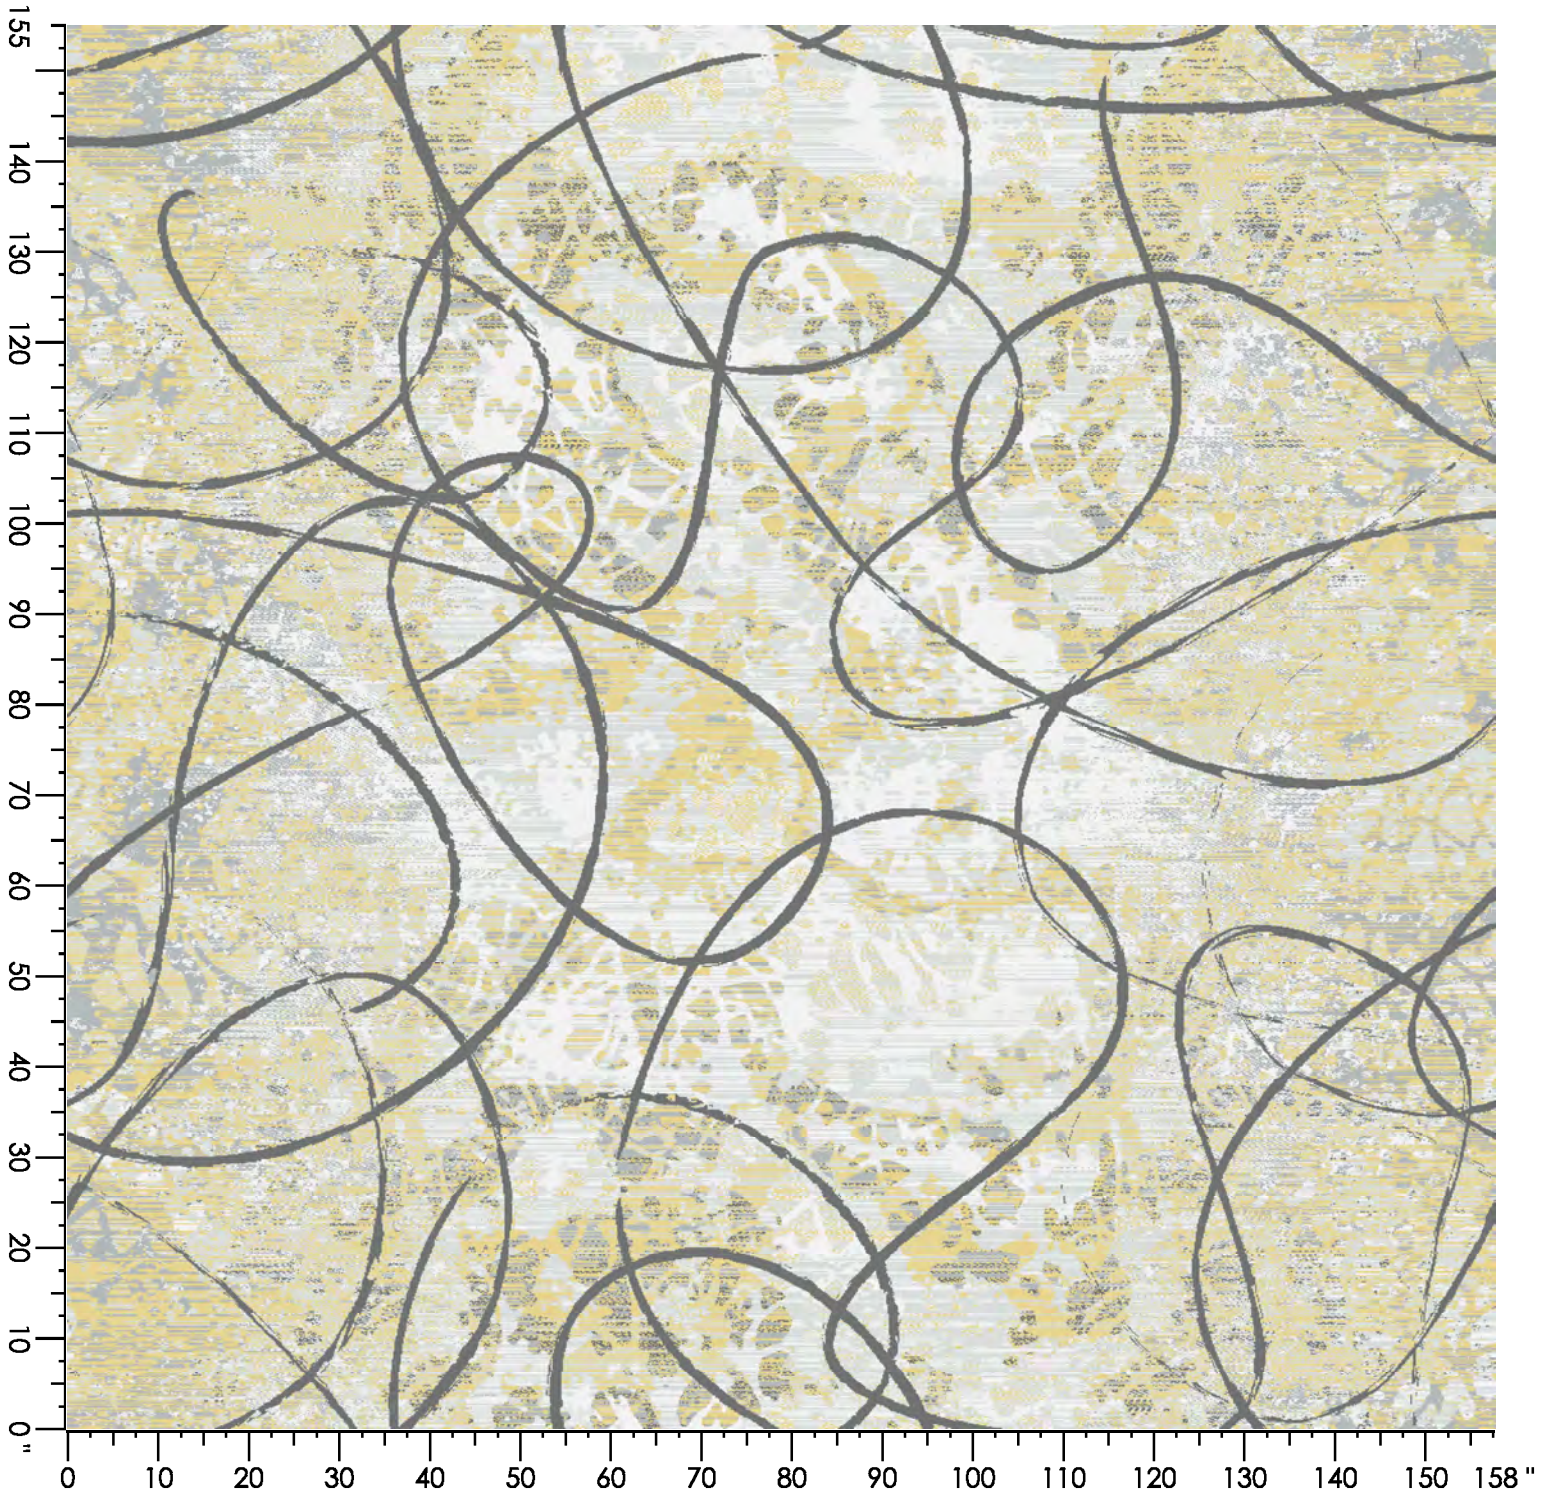

Design Number: AX1304-8 KE

Design Size: 157.71"W x 155.00"L

Repeat Type: SIDE MATCH

1 repeat shown- not to scale

1	2	3	4	5
C556	B556	A558	A556	E660
10.98%	12.49%	30.95%	19.99%	25.59%