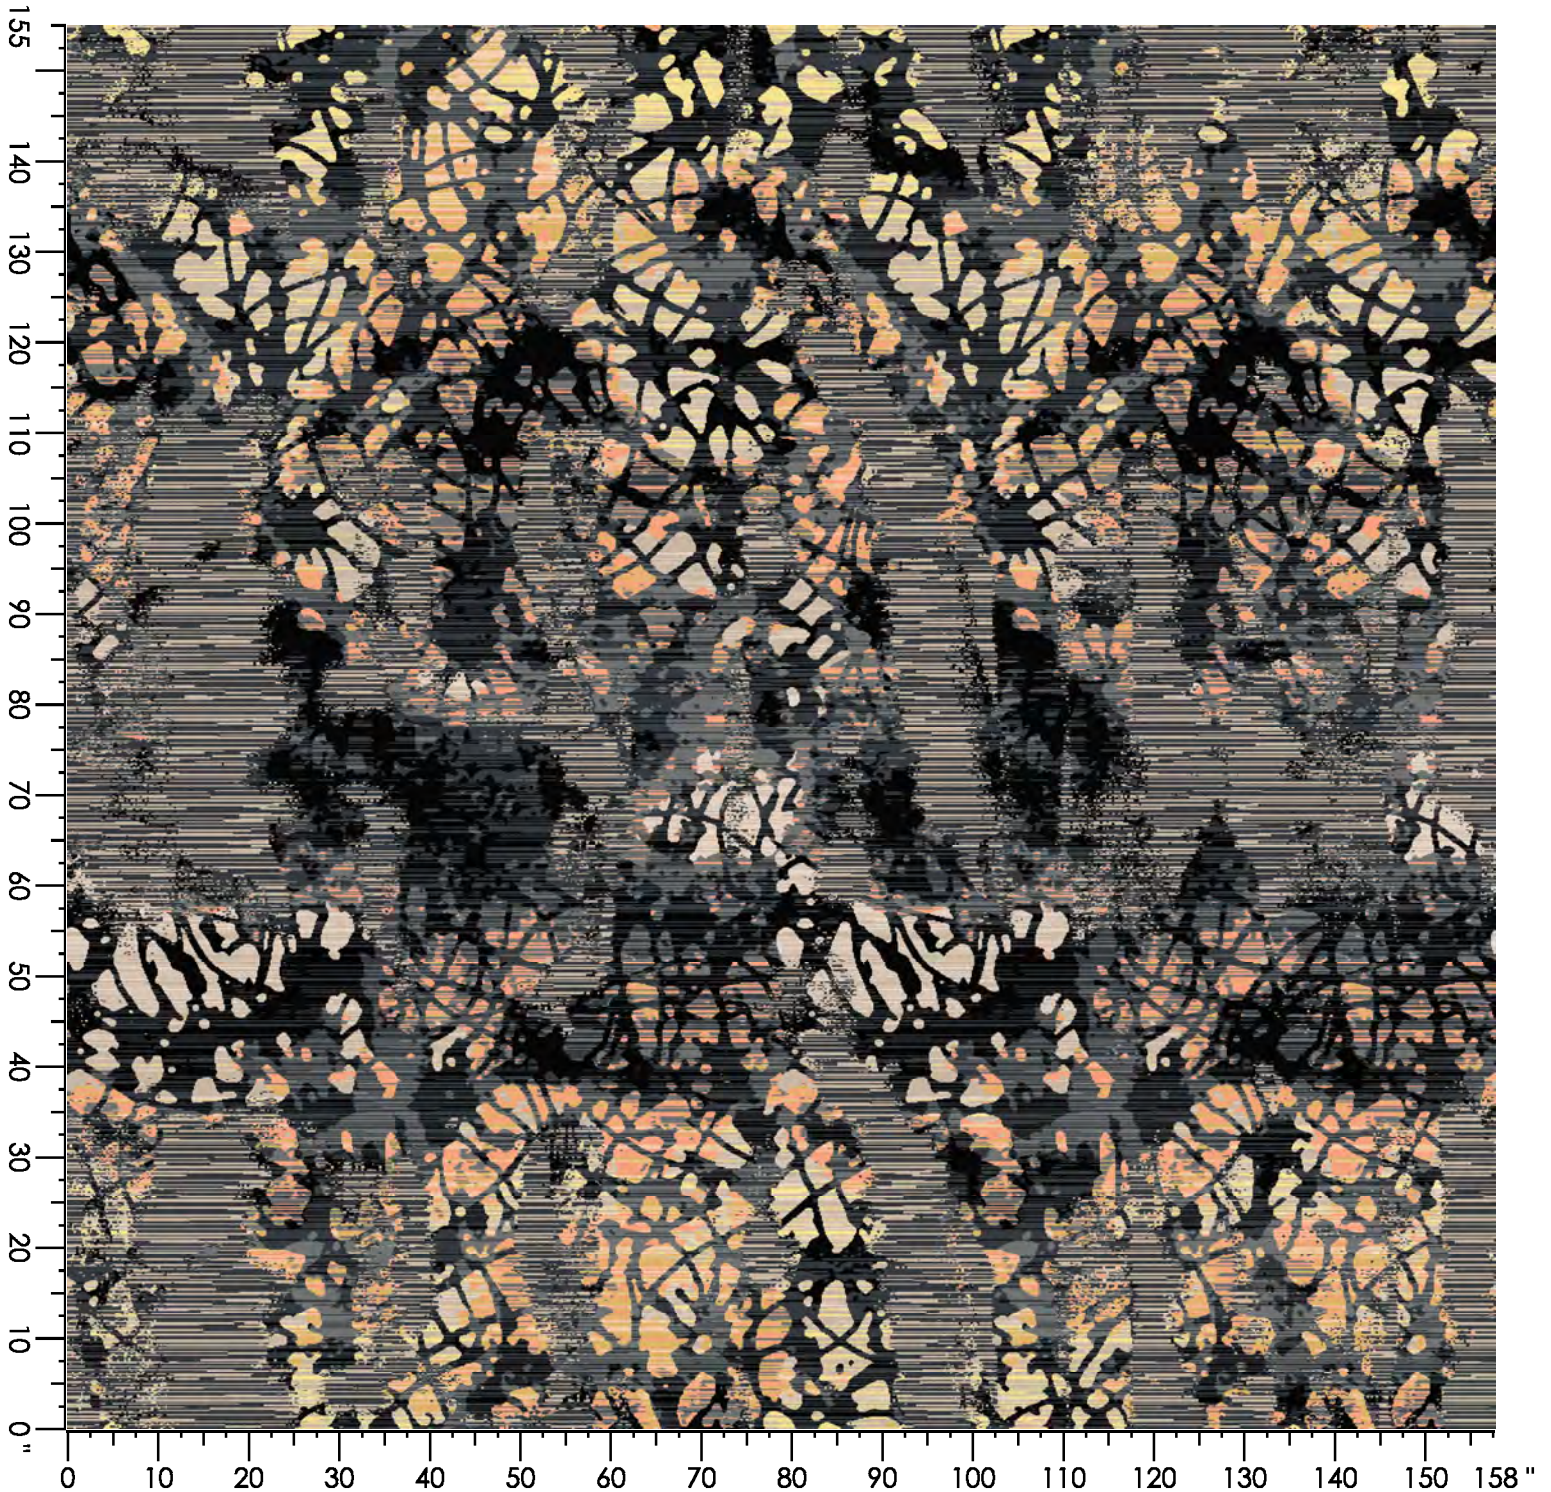

Design Number: AX1302-8 KE

Design Size: 157.71"W x 155.00"L

Repeat Type: SIDE MATCH

1 repeat shown- not to scale

1	2	3	4	5	6	7	8	9
A875	D559	C556	D660	F766	H652	H762	F652	H660
18.59%	38.85%	12.73%	2.99%	5.19%	16.12%	1.48%	1.92%	2.15%