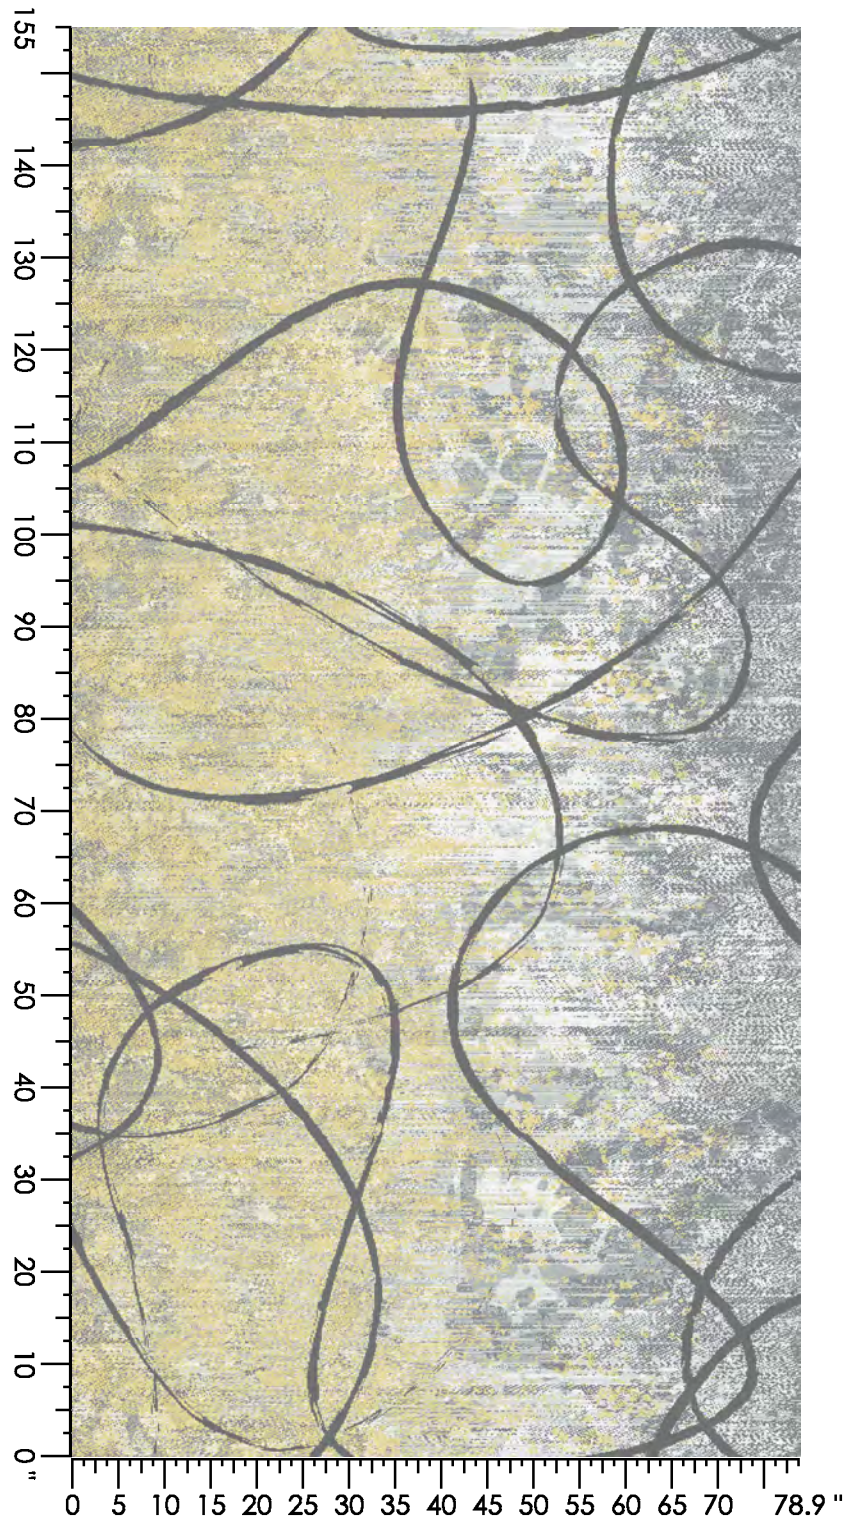

Design Number: AX1305-8 KE

Design Size: 78.86"W x 155.00"L

Repeat Type: END MATCH

1 repeat shown- not to scale

1	2	3	4	5	6	7
C556	C555	B560	B556	E660	A558	A556
8.07%	14.87%	5.74%	12.68%	26.66%	19.35%	12.62%