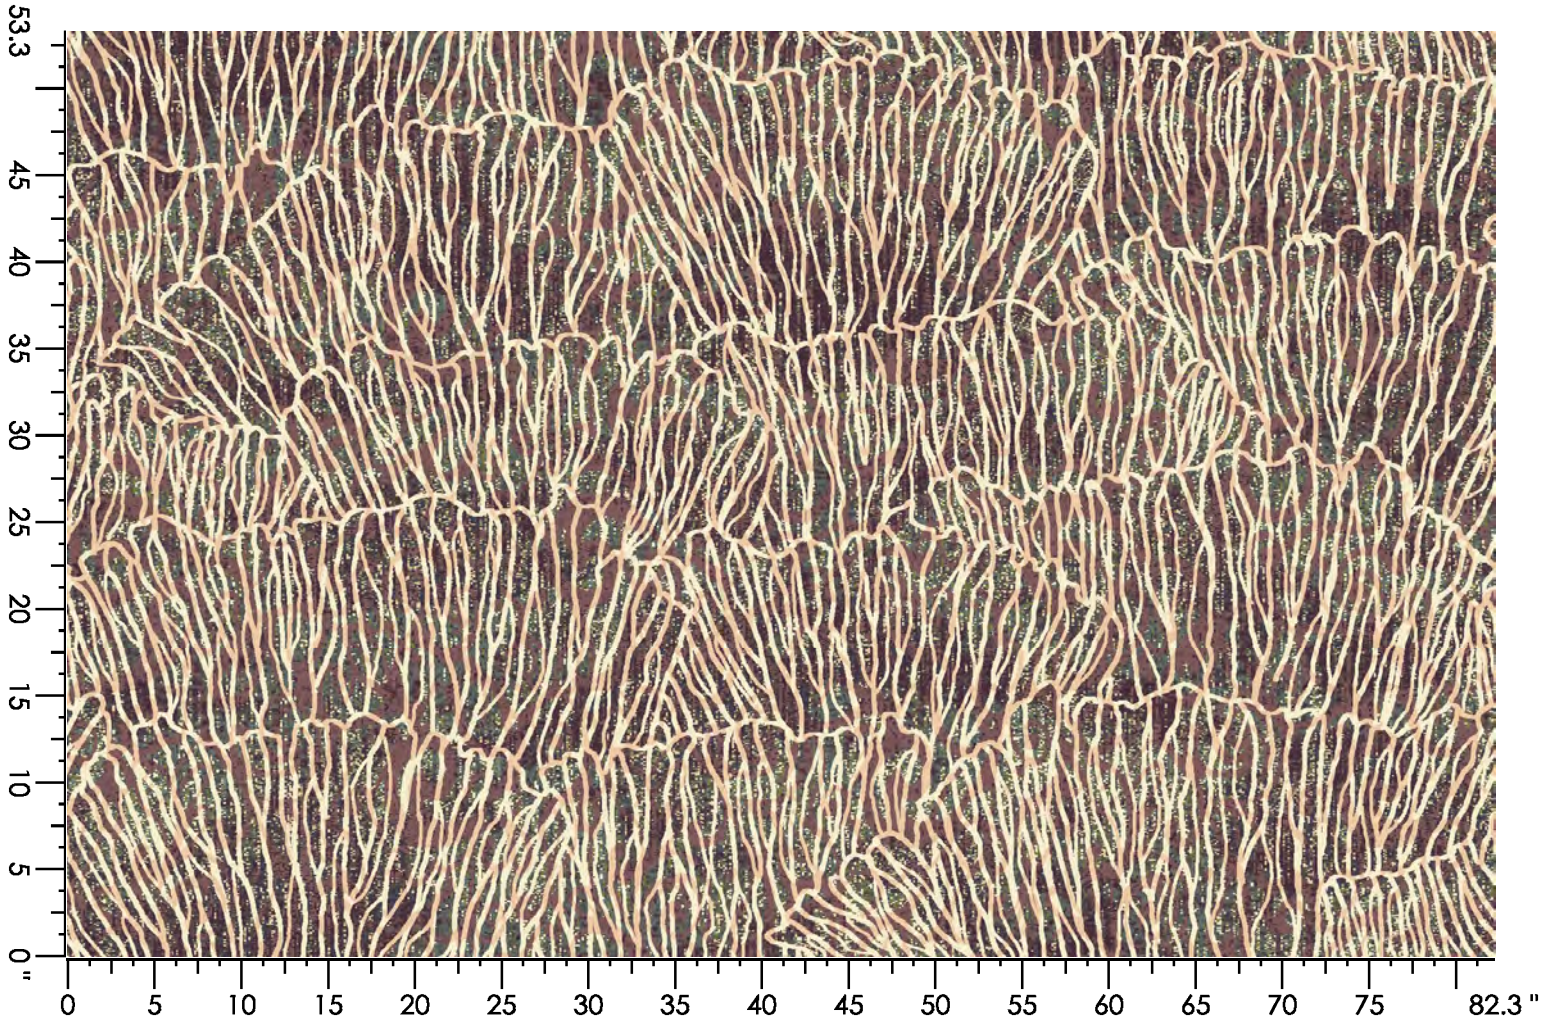

Design Number: INJ1039

Design Size: 82.28"W x 53.32"L

Repeat Type: SIDEMATCH

1 repeat shown- not to scale

1 N770 14.19%	2 K873 3.88%	3 M651 8.86%	4 L651 3.35%	5 L767 16.76%	6 B982 5.48%	7 L987 2.50%	8 D981 1.35%	9 4527C 2.04%	10 H762 18.50%
11 F655 23.09%