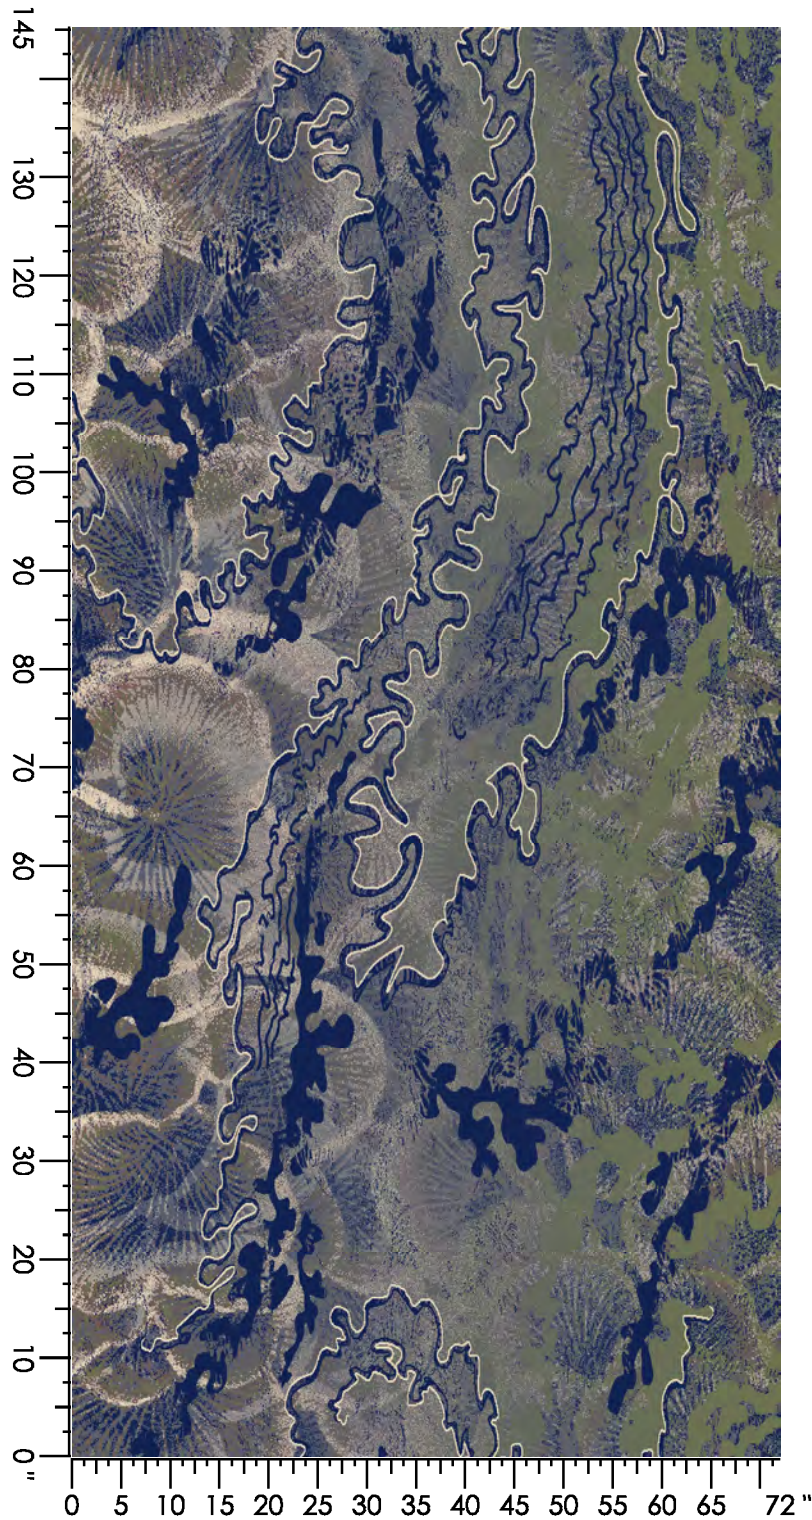

Design Number: INJ1059 KE

Design Size: 72.00"W x 145.28"L

Repeat Type: SIDE MATCH

1 repeat shown- not to scale

1	2	3	4	5	6	7	8	9	10
N872	L654	C561	M651	B651	D989	C552	H652	F652	E653
22.19%	1.87%	35.64%	7.97%	0.76%	16.43%	1.81%	7.09%	2.39%	3.86%