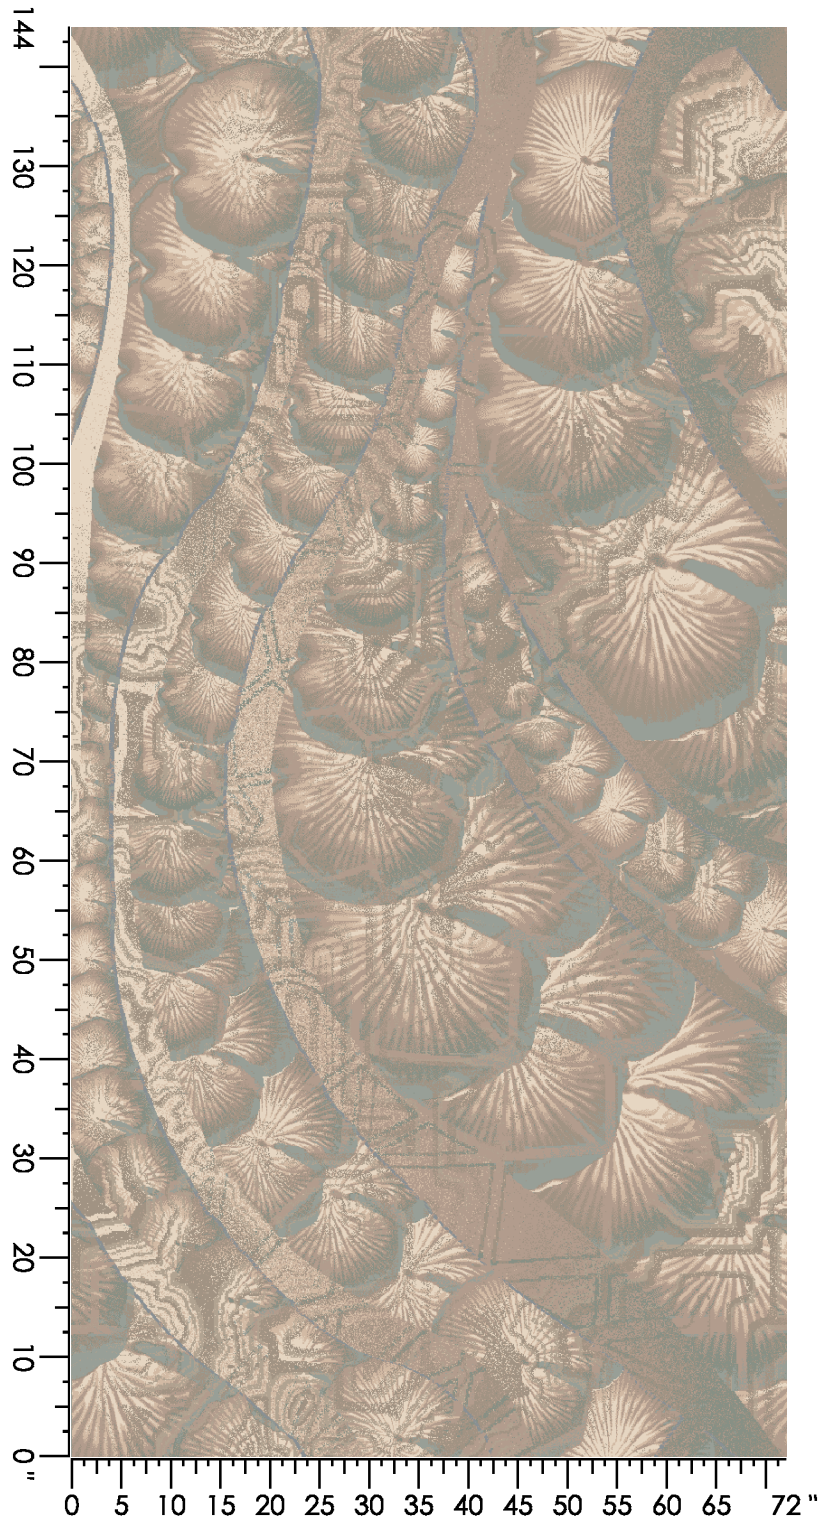

Design Number: V1580 KE

Design Size: 72.00"W x 144.00"L

Repeat Type: END MATCH

1 repeat shown- not to scale

1	2	3	4	5	6	21	26
7501C	X399C	3537C	3543C	5503C	4501C	7501L	4501L
21.44%	24.48%	15.13%	11.86%	1.25%	7.67%	9.72%	8.45%