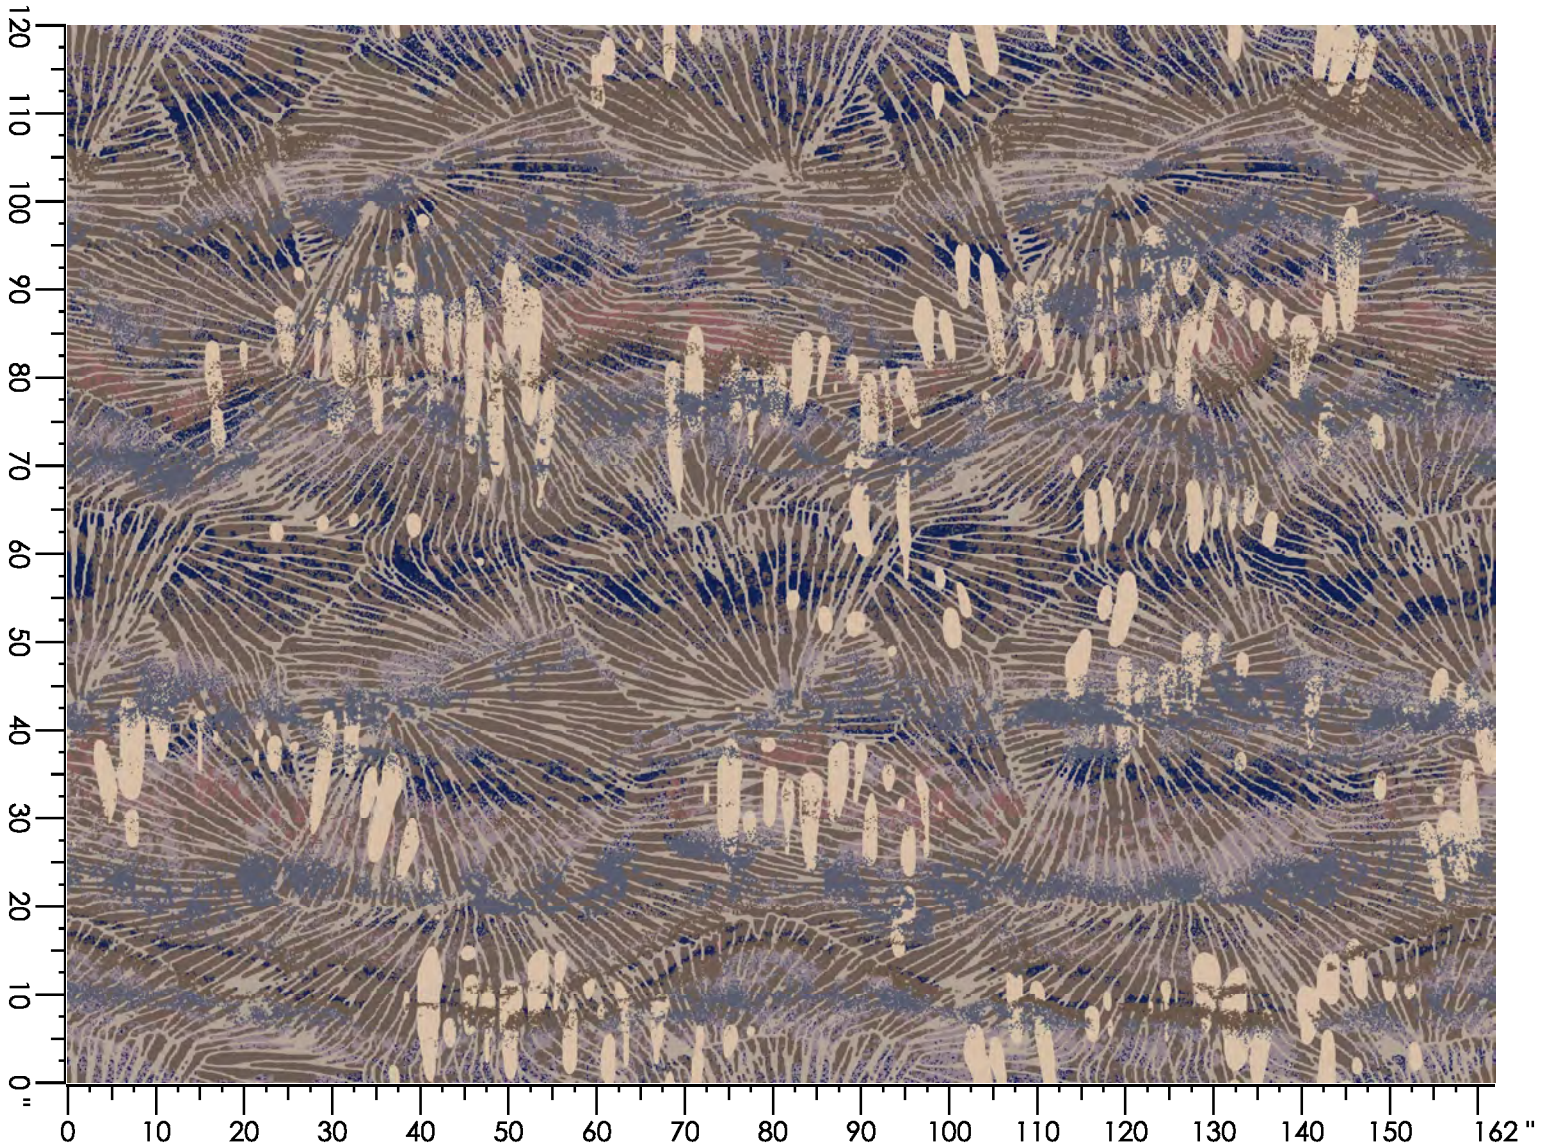

Repeat Type: SIDEMATCH

1 repeat shown- not to scale

1	2	3	4	5	6	7	8	9
N872	L654	C561	M651	B651	L767	G872	H652	F652
7.38%	3.63%	10.73%	25.96%	7.80%	1.36%	9.10%	25.96%	8.07%