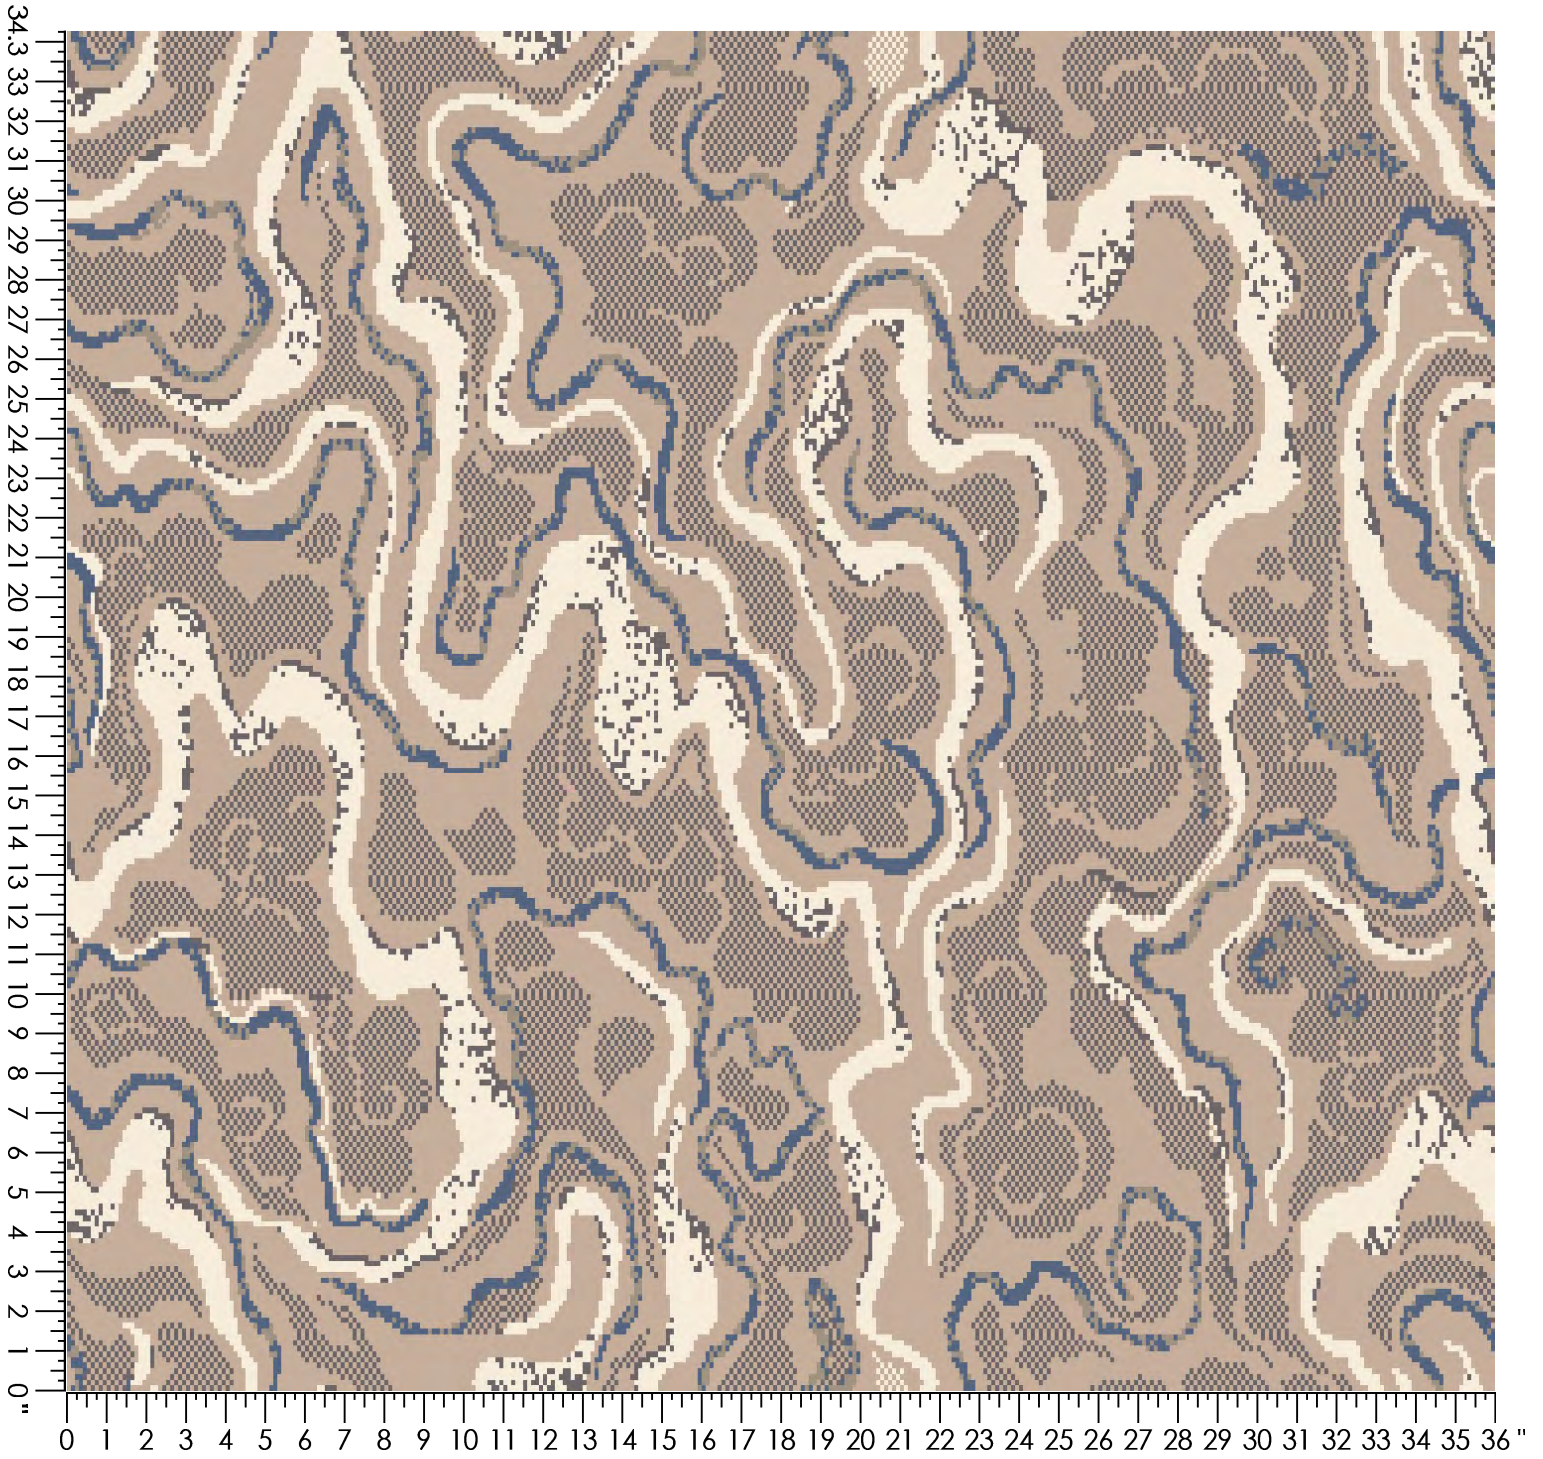

Design Number: IN5-1012

Design Size: 36.00"W x 34.29"L

Repeat Type: Side Match

1 repeat shown- not to scale

2	3	4	21	25
X397C	5528C	7501C	3006L	X399L
19.17%	5.36%	2.83%	15.98%	56.67%