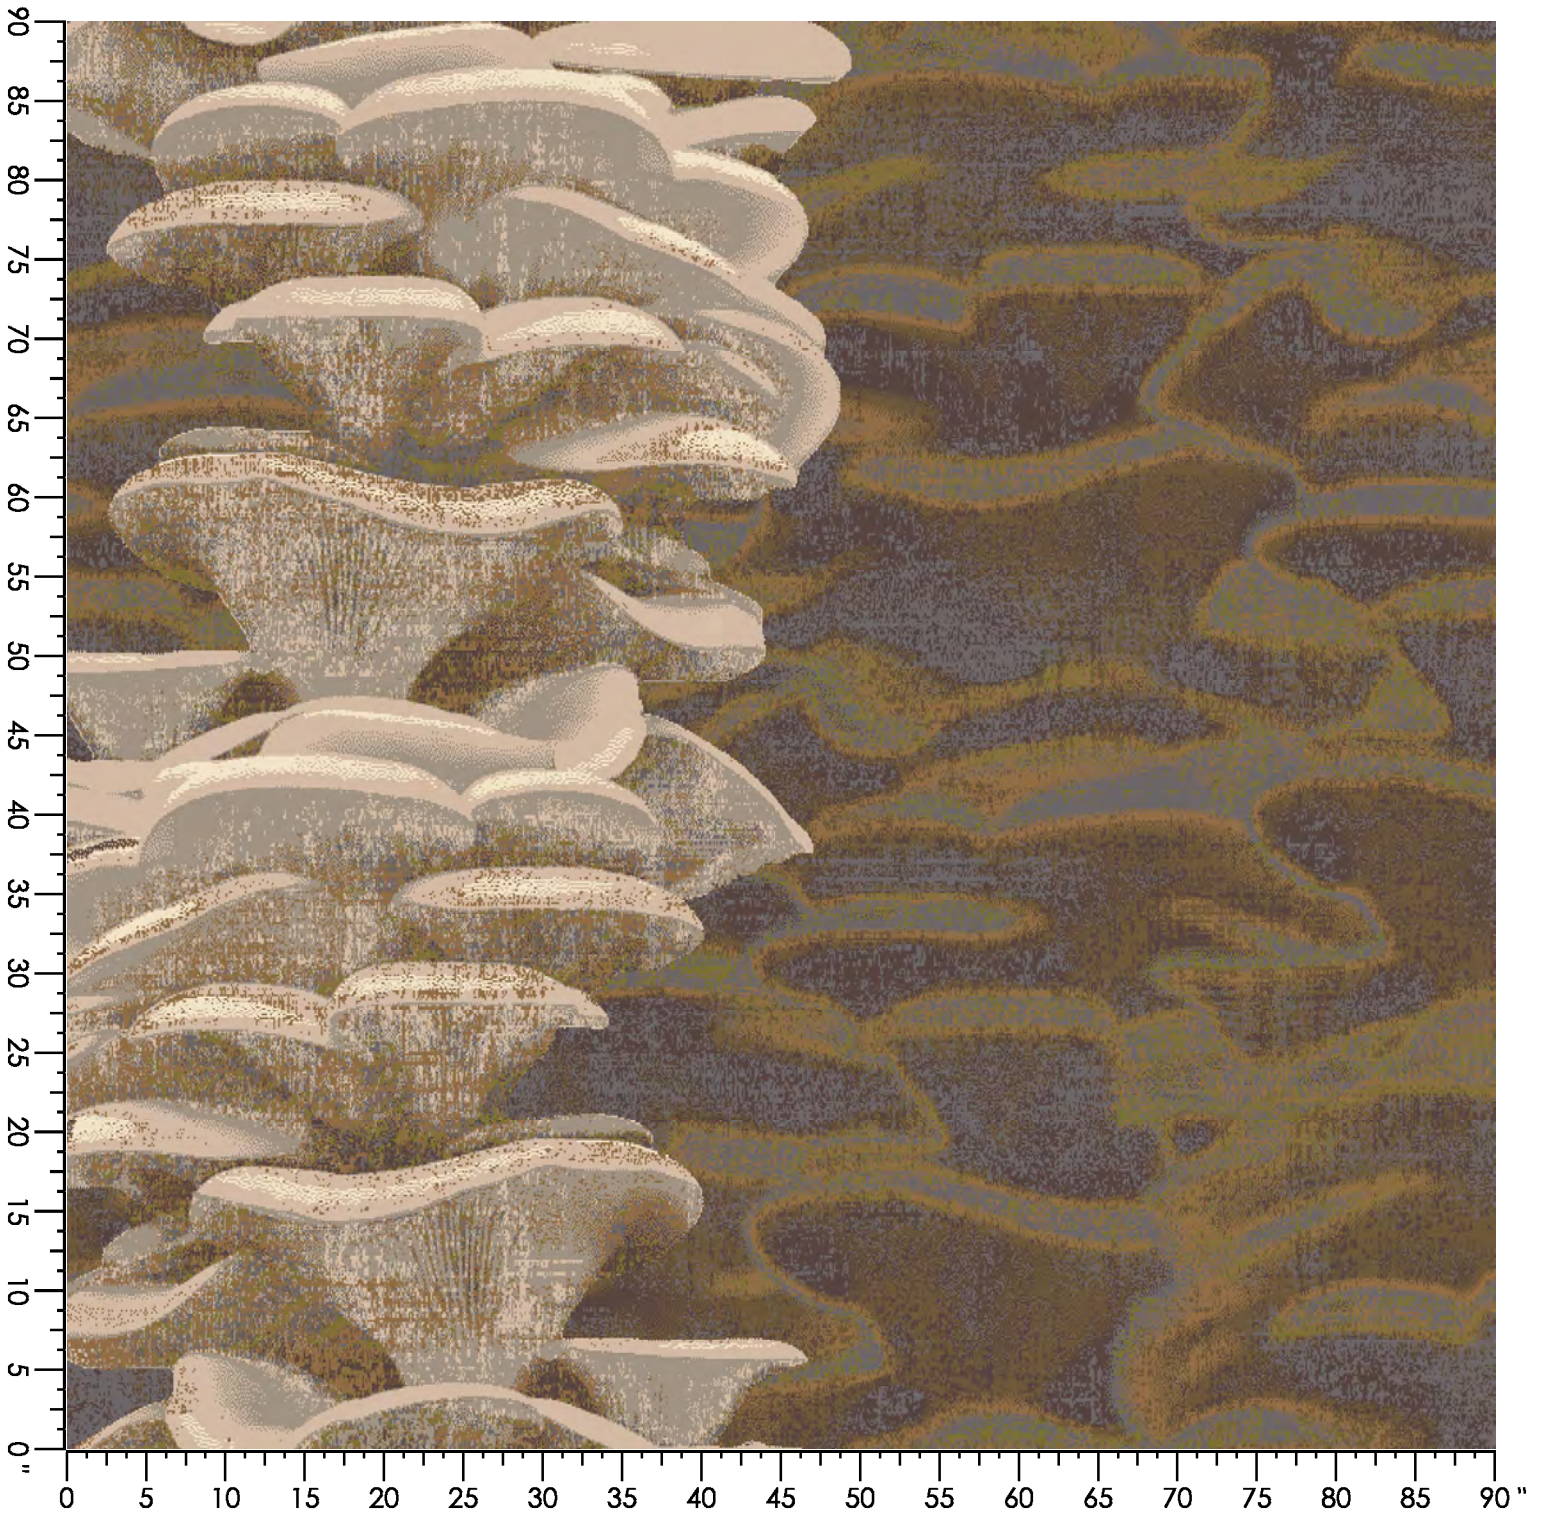

Design Number: LP3051 MK

Design Size: 90.00"W x 90.00"L

Repeat Type: End Match Only

1 repeat shown- not to scale

1	2	3	4	5	6	7	8
3006C	3537C	7501C	3009C	4502C	X397C	7509C	8525C
1.66%	12.62%	14.95%	15.89%	6.34%	18.79%	15.29%	14.46%