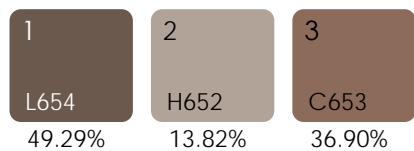

Design Number: AX1778-9 SG

Design Size: 157.71"W x 160.00"L

Repeat Type: SIDE MATCH

1 repeat shown- not to scale