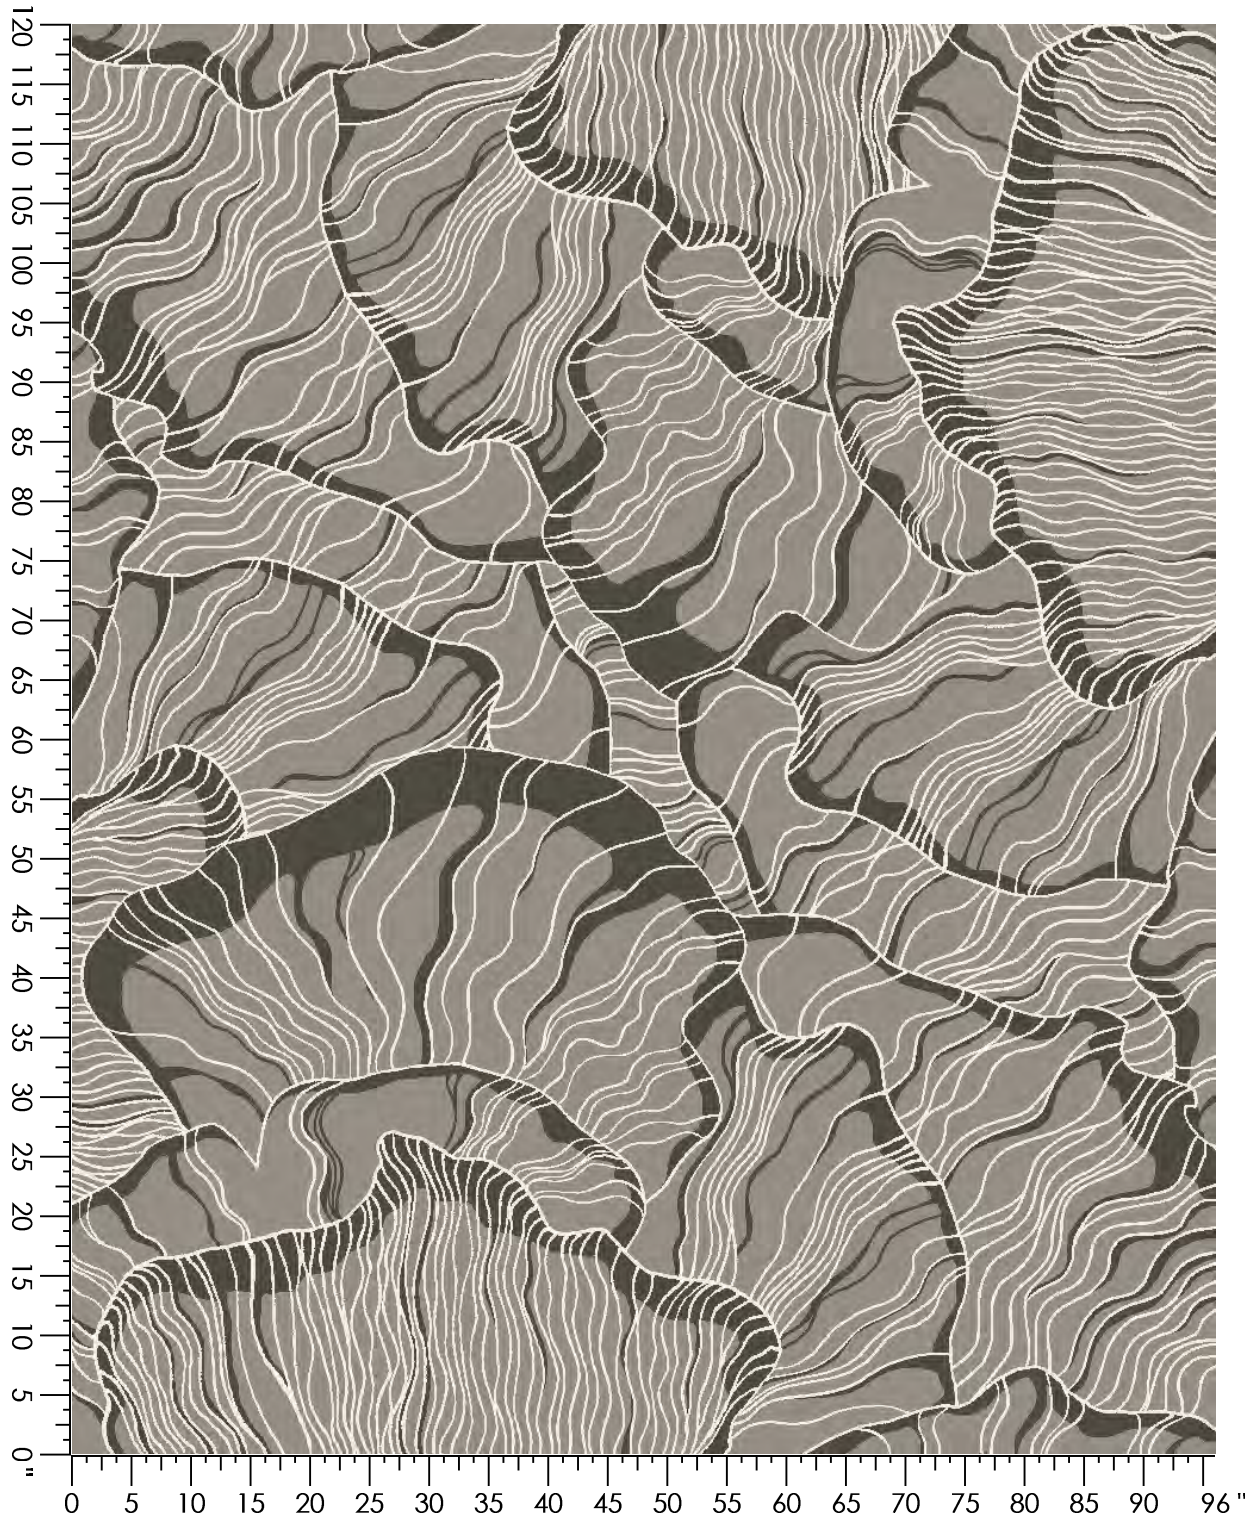

Design Number: HT314

Design Size: 96.00"W x 120.00"L

Repeat Type: NO SIDE MATCH

1 repeat shown- not to scale

1	2	3
C990	D990	A554 L
19.60%	62.29%	18.11%