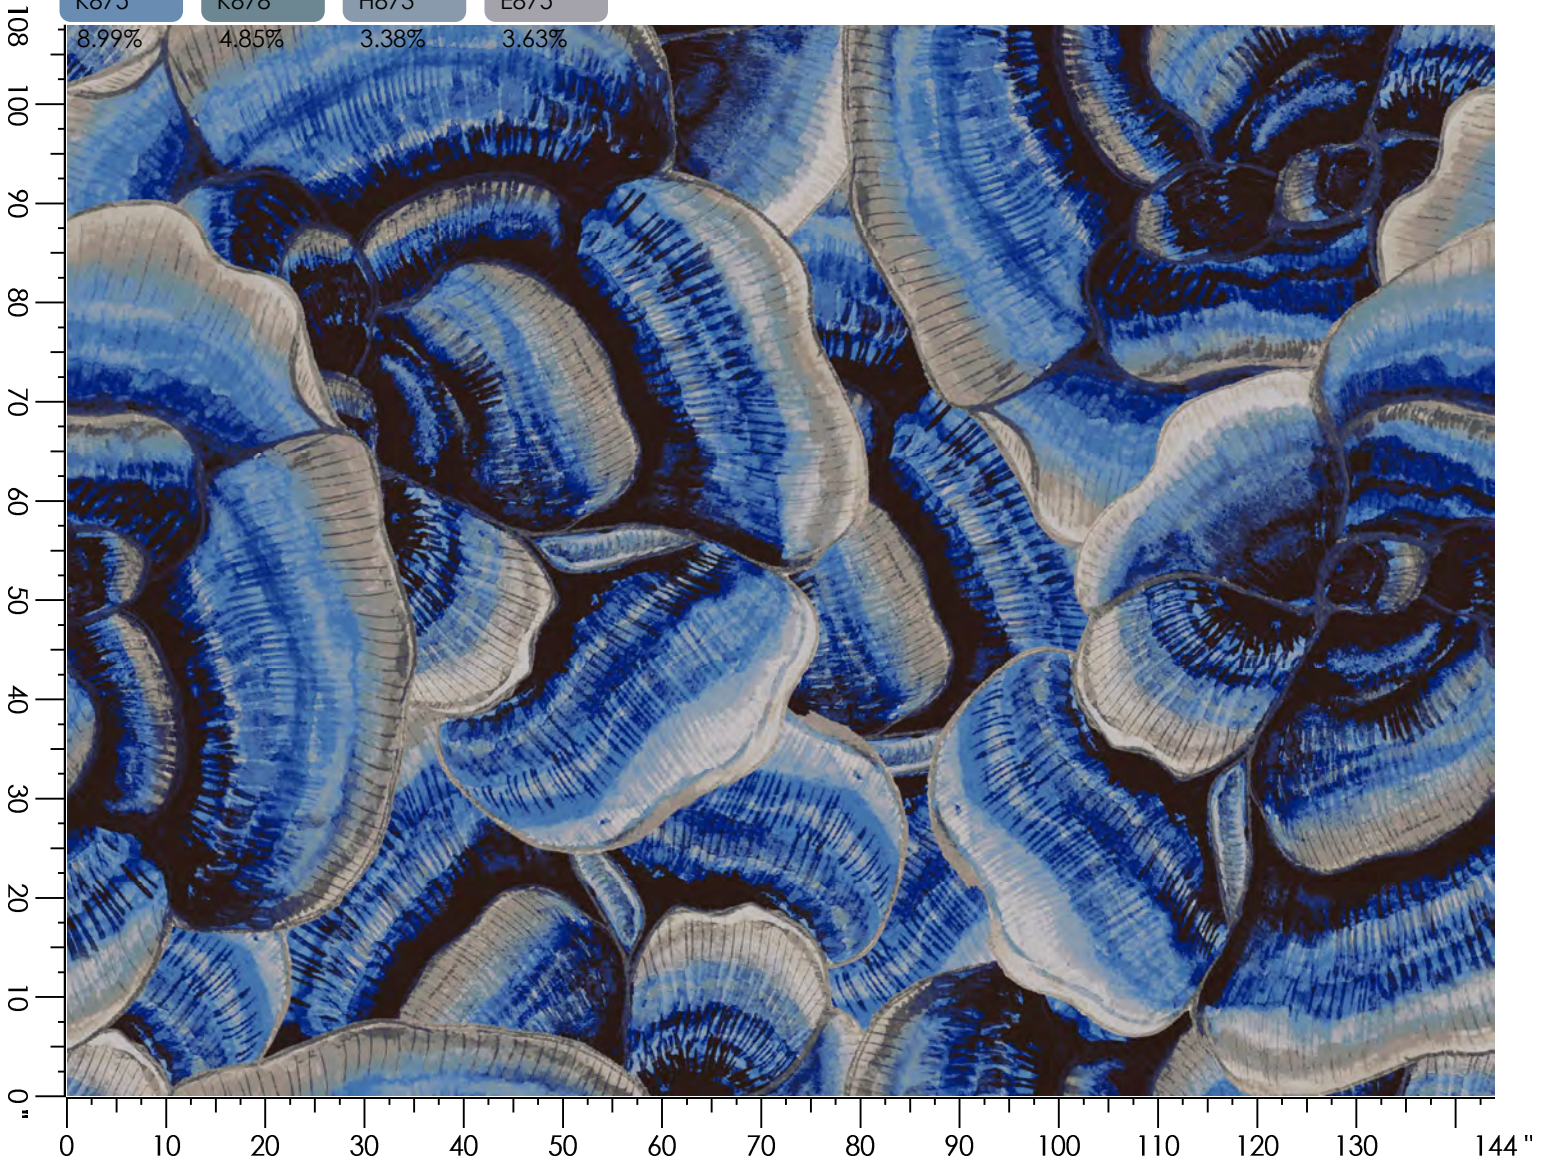

Design Number: INJ1034 KE

Design Size: 144.00"W x 108.00"L

Repeat Type:

1 repeat shown- not to scale

1 N653 18.87%	2 D557 4.63%	3 C557 5.63%	4 K651 5.28%	5 D651 3.08%	6 E651 2.04%	7 M874 5.84%	8 M875 12.01%	9 L875 10.48%	10 K876 11.30%
11 K875 8.99%	12 K878 4.85%	13 H873 3.38%	14 E875 3.63%						

Design Number: AX1773-7

Design Size: 157.71"W x 52.57"L

Repeat Type:

1 repeat shown- not to scale

1 E653 17.60%	2 F652 8.08%	3 H652 7.09%	4 G872 8.08%	5 C552 9.08%	6 M651 14.41%	7 L654 4.01%	9 C653 6.60%	10 L767 0.44%	12 M988 0.00%
13 N872 14.49%	14 C561 10.11%								

Design Number: V1574

Design Size: 90.00"W x 90.00"L

Repeat Type:

1 repeat shown- not to scale

3	4	5	6	7	8	9	10	21	29
3537C	X399C	7501C	2517C	8525C	3009C	4501C	8527C	3006L	4501L
19.30%	17.97%	12.34%	4.20%	6.19%	1.93%	3.45%	5.03%	21.48%	8.12%

Design Number: V1575

Design Size: 144.00"W x 144.00"L

Repeat Type: SIDE MATCH

1 repeat shown- not to scale

1	2	3	4	25
7501C	X399C	3537C	3543C	4501L
10.92%	24.94%	22.72%	13.86%	27.56%

Design Number: V1580 KE