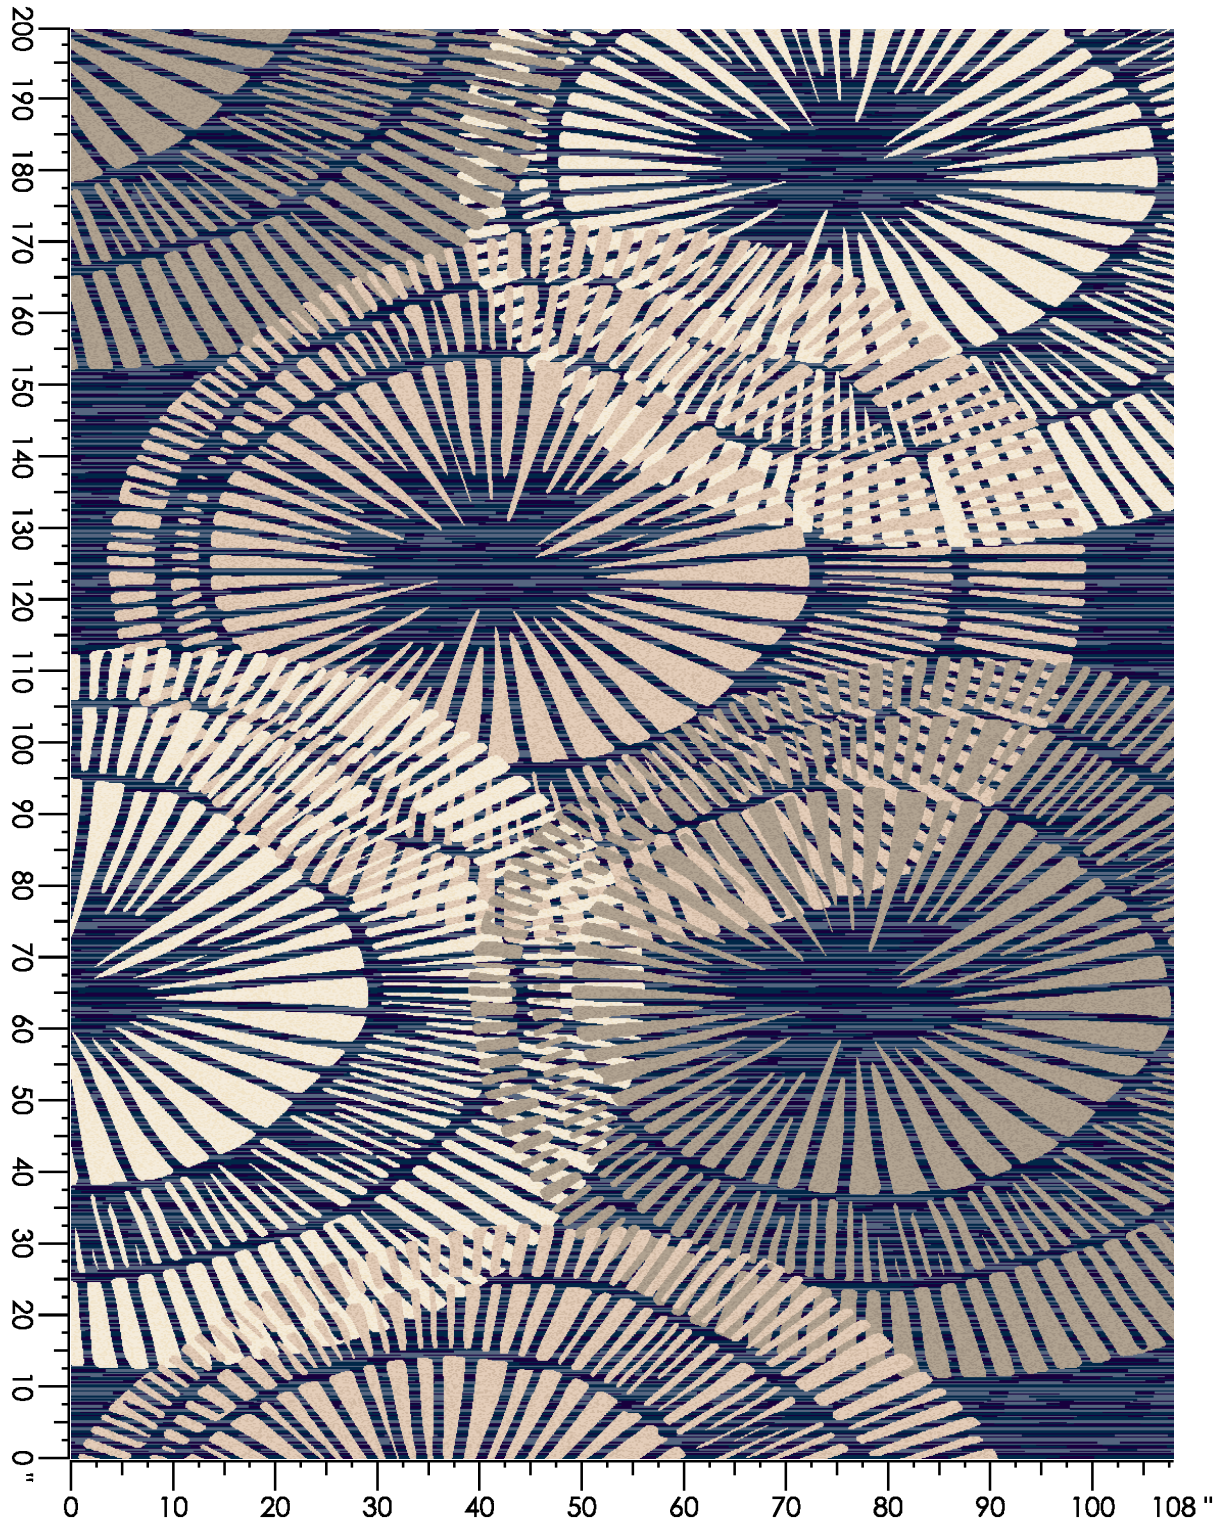

Design Number: IN6-83 JB

Design Size: 108.00"W x 200.00"L

Repeat Type: RUG

1 repeat shown- not to scale

1	2	3	4	5	6	24	25	26
6501C	5528C	5509C	7501C	3537C	3006C	7501L	3537L	3006L
14.09%	17.36%	16.45%	5.15%	5.68%	5.21%	11.44%	12.81%	11.80%