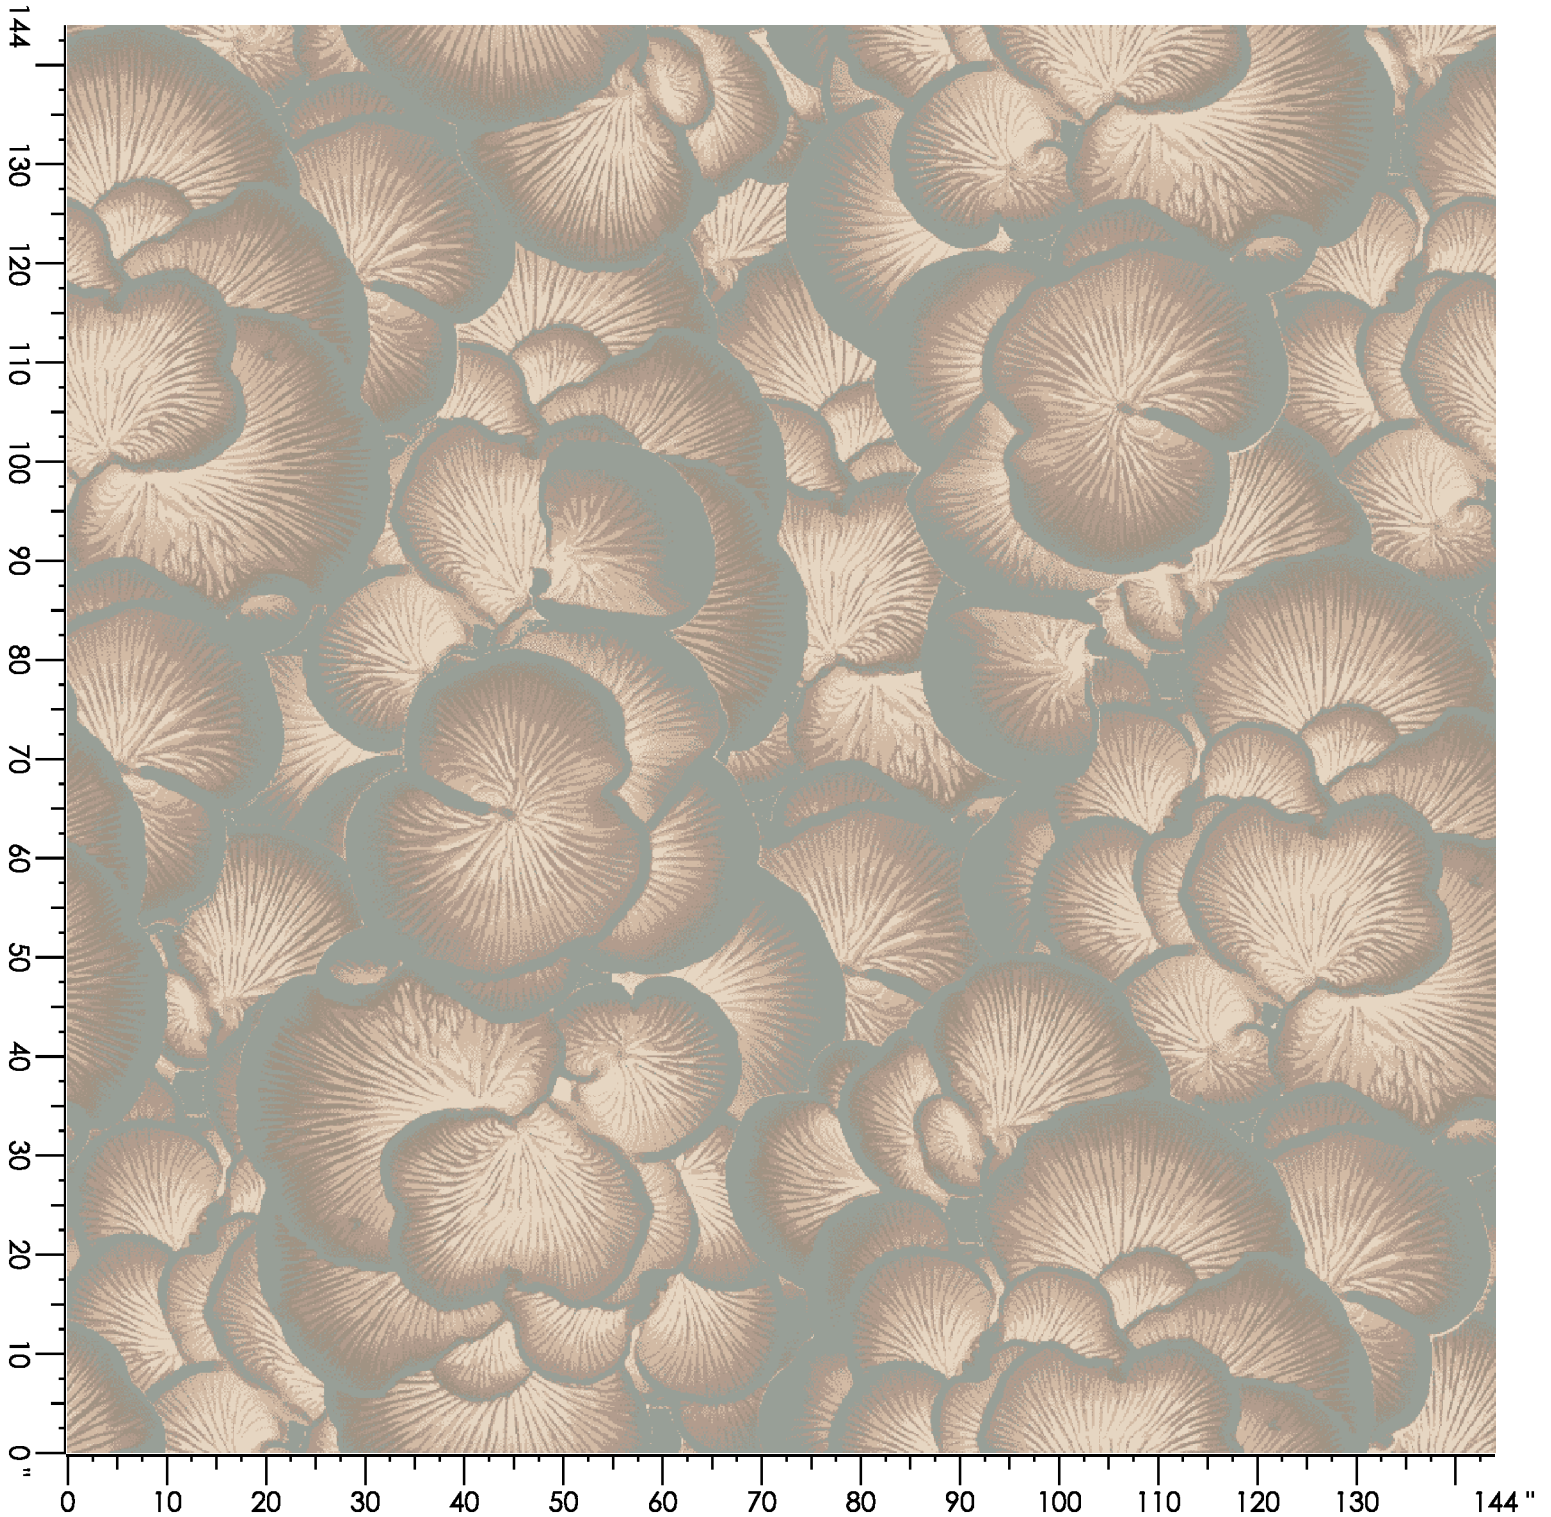

Design Number: V1575

Design Size: 144.00"W x 144.00"L

Repeat Type: SIDE MATCH

1 repeat shown- not to scale

1	2	3	4	25
7501C	X399C	3537C	3543C	4501L
10.92%	24.94%	22.72%	13.86%	27.56%