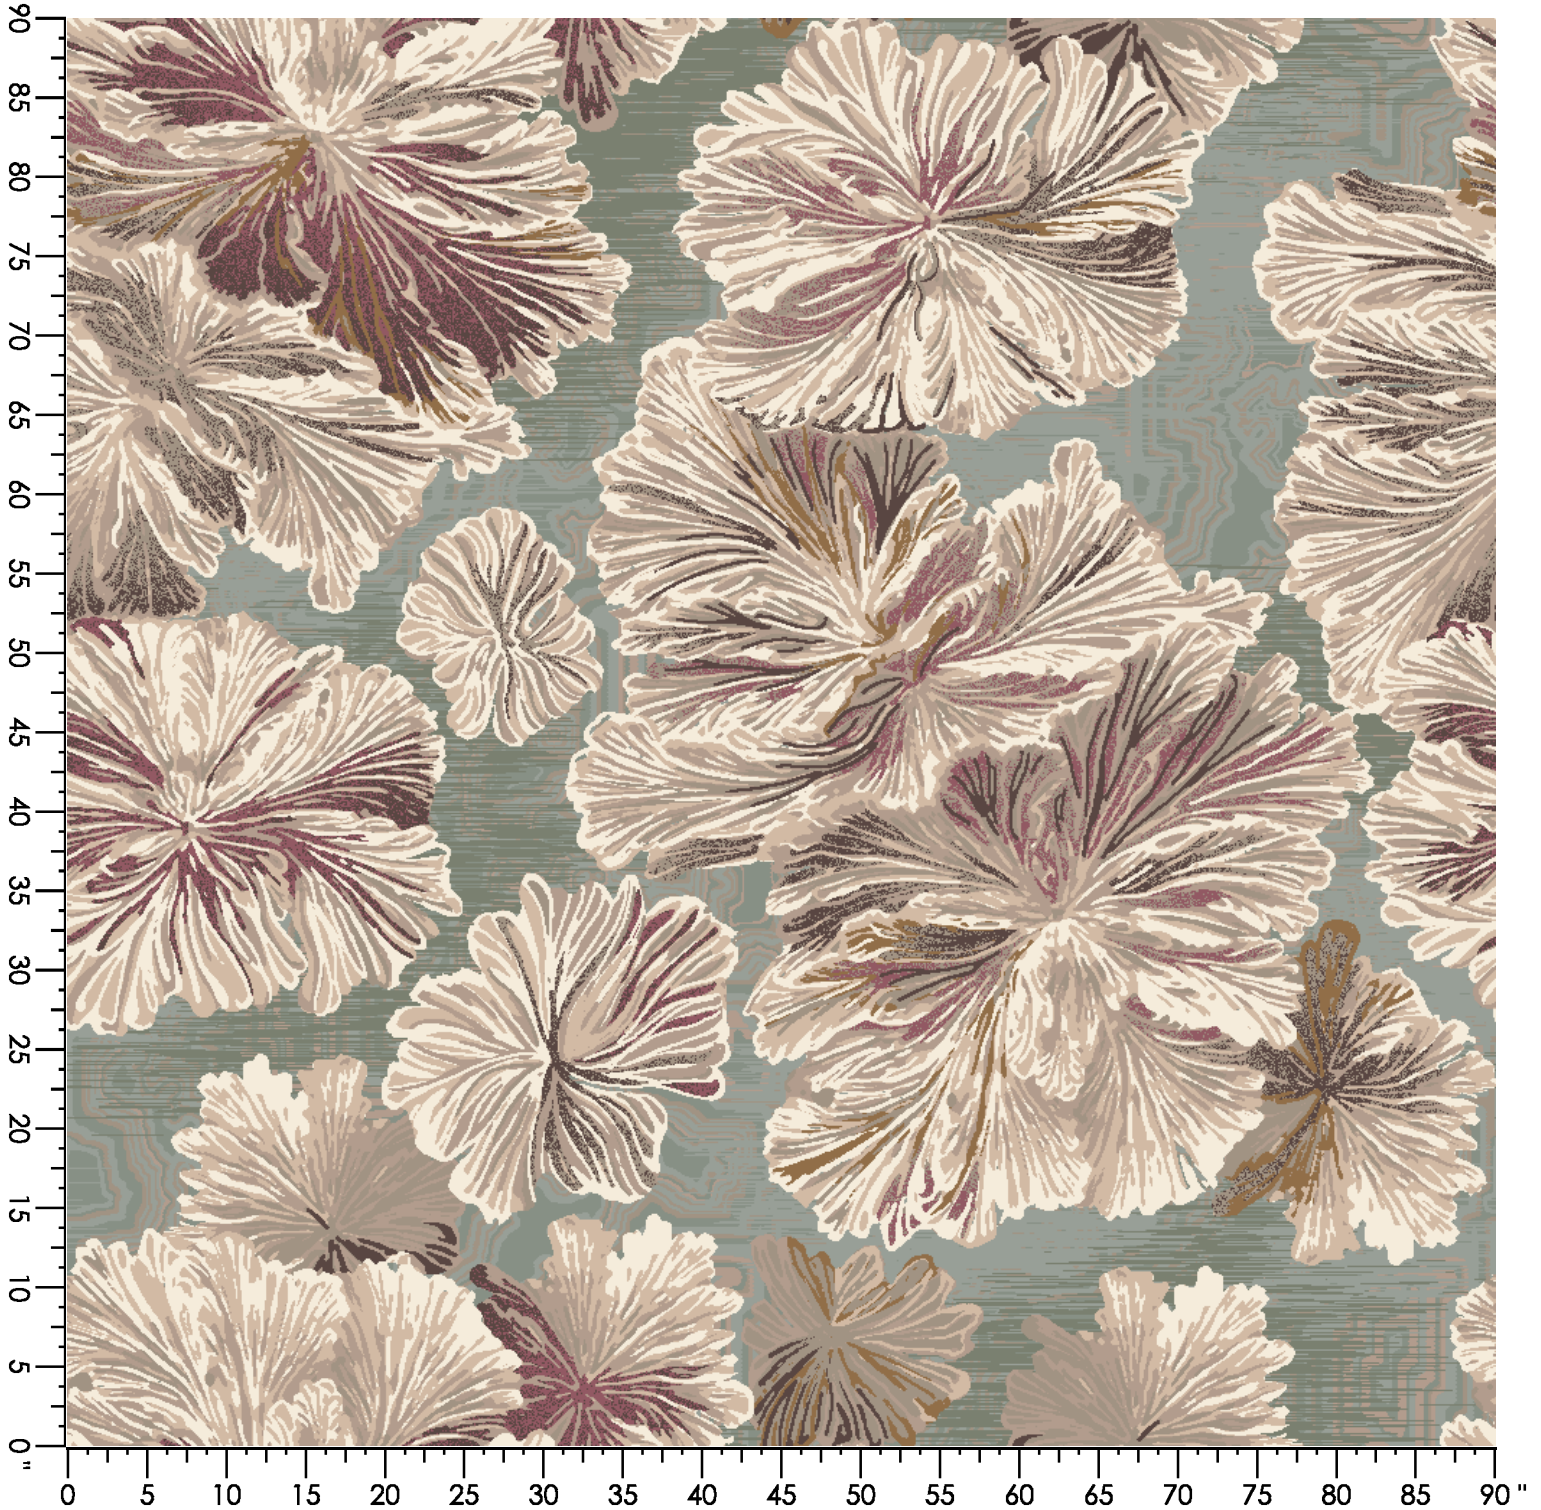

Design Number: V1574

Design Size: 90.00"W x 90.00"L

Repeat Type:

1 repeat shown- not to scale

3	4	5	6	7	8	9	10	21	29
3537C	X399C	7501C	2517C	8525C	3009C	4501C	8527C	3006L	4501L
19.30%	17.97%	12.34%	4.20%	6.19%	1.93%	3.45%	5.03%	21.48%	8.12%