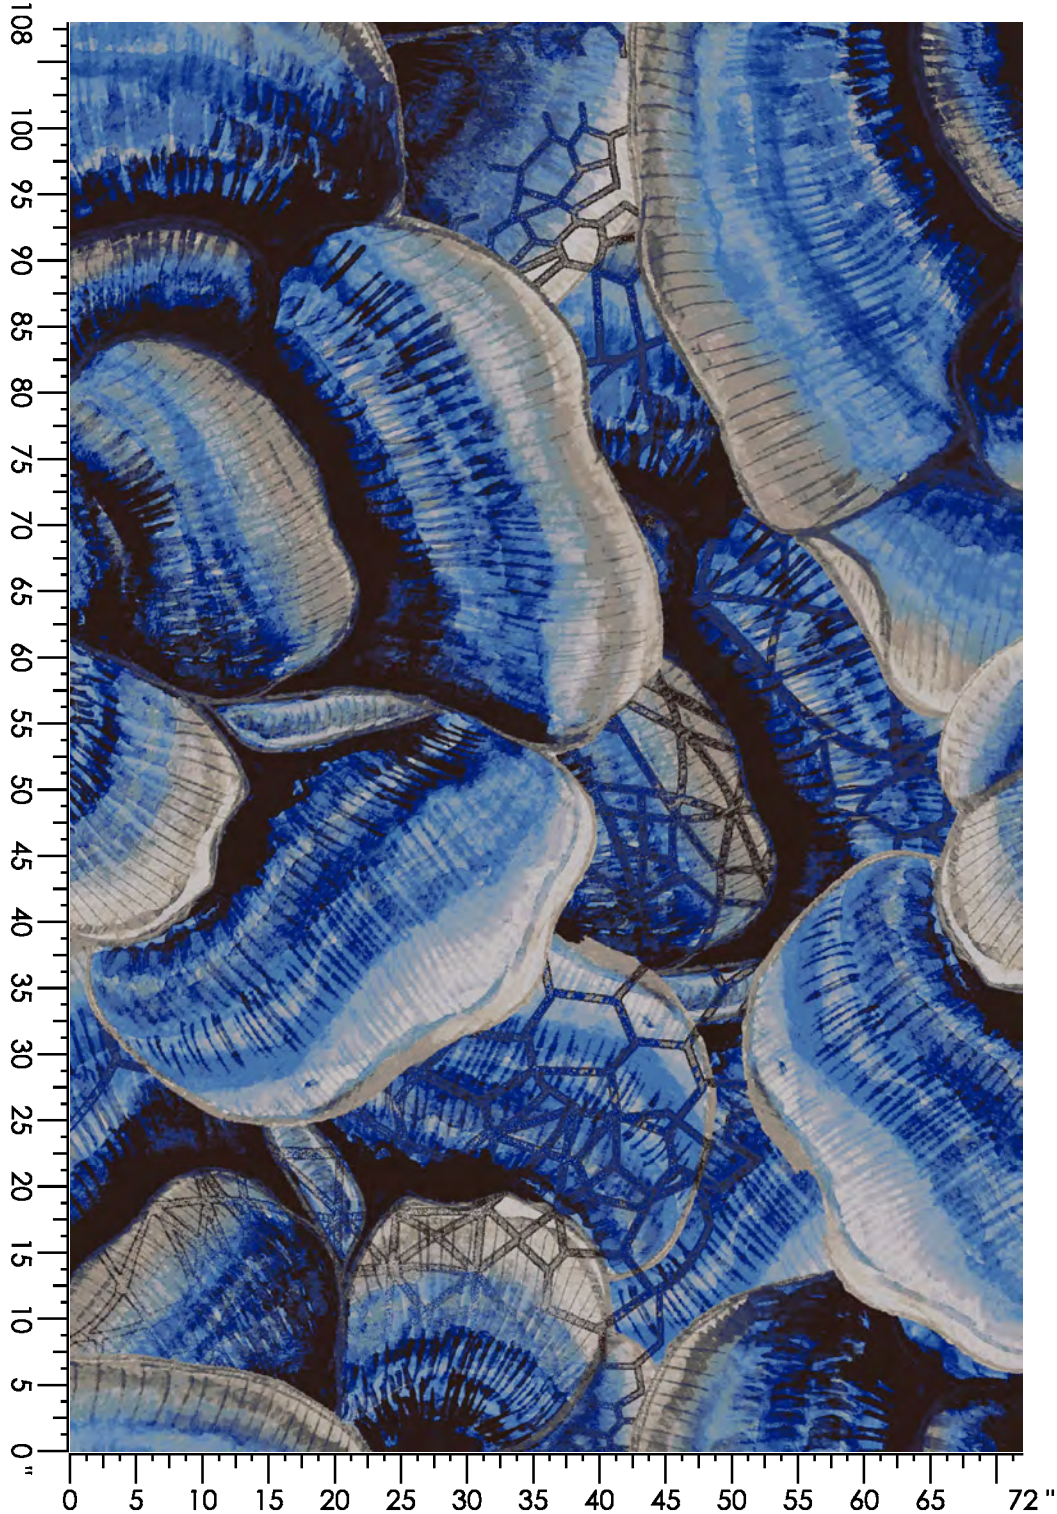

Design Number: INJ1034 KE

Design Size: 144.00"W x 108.00"L

Repeat Type:

1 repeat shown- not to scale

1 N653 18.87%	2 D557 4.63%	3 C557 5.63%	4 K651 5.28%	5 D651 3.08%	6 E651 2.04%	7 M874 5.84%	8 M875 12.01%	9 L875 10.48%	10 K876 11.30%
11 K875 8.99%	12 K878 4.85%	13 H873 3.38%	14 E875 3.63%						

Design Number: AX1773-7

Design Size: 157.71"W x 52.57"L

Repeat Type:

1 repeat shown- not to scale

1 E653 17.60%	2 F652 8.08%	3 H652 7.09%	4 G872 8.08%	5 C552 9.08%	6 M651 14.41%	7 L654 4.01%	9 C653 6.60%	10 L767 0.44%	12 M988 0.00%
13 N872 14.49%	14 C561 10.11%								

Design Number: V1574

Design Size: 90.00"W x 90.00"L

Repeat Type:

1 repeat shown- not to scale

3	4	5	6	7	8	9	10	21	29
3537C	X399C	7501C	2517C	8525C	3009C	4501C	8527C	3006L	4501L
19.30%	17.97%	12.34%	4.20%	6.19%	1.93%	3.45%	5.03%	21.48%	8.12%

Design Number: V1575

Design Size: 144.00"W x 144.00"L

Repeat Type: SIDE MATCH

1 repeat shown- not to scale

1	2	3	4	25
7501C	X399C	3537C	3543C	4501L
10.92%	24.94%	22.72%	13.86%	27.56%

Design Number: V1580 KE