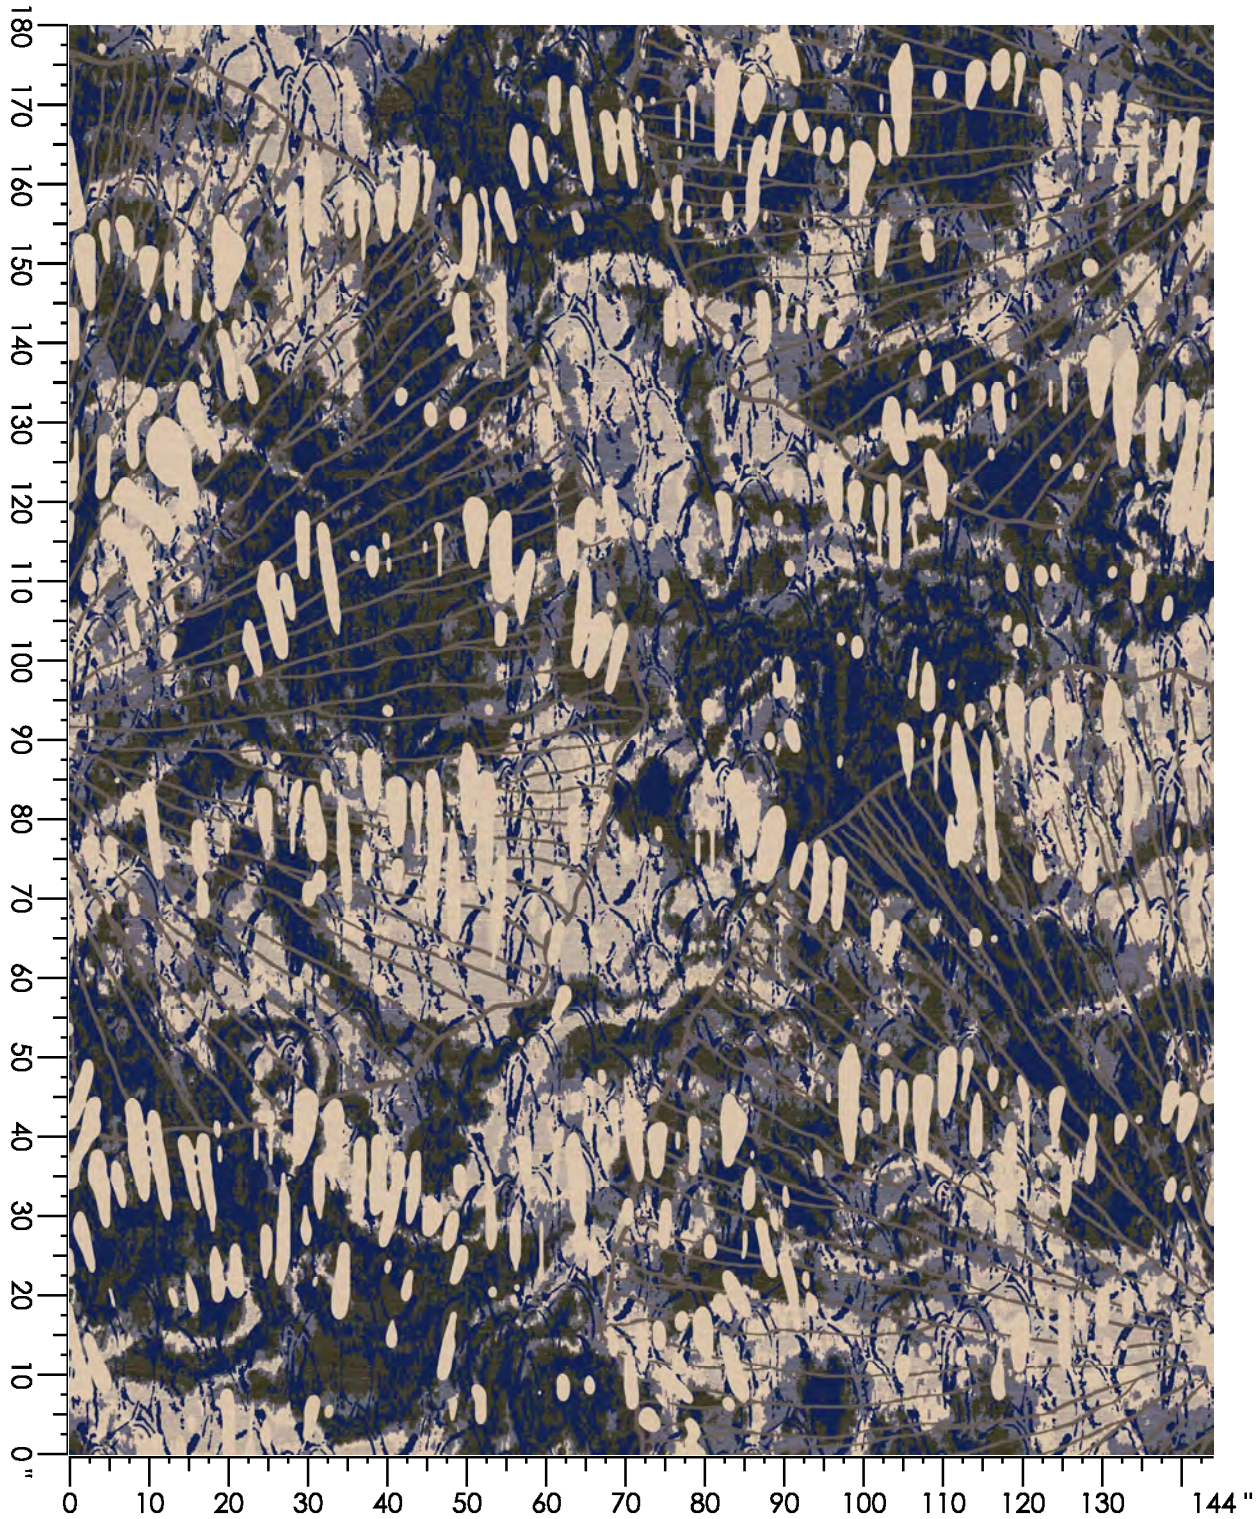

Design Number: INJ1041

Design Size: 144.02"W x 180.00"L
Repeat Type: NONE - LOBBY RUG

1 repeat shown- not to scale

1	2	3	4	5	6	7	8
N872	M988	C561	M651	G872	H652	F652	E653
24.84%	15.25%	15.63%	10.09%	3.34%	6.14%	17.54%	7.16%