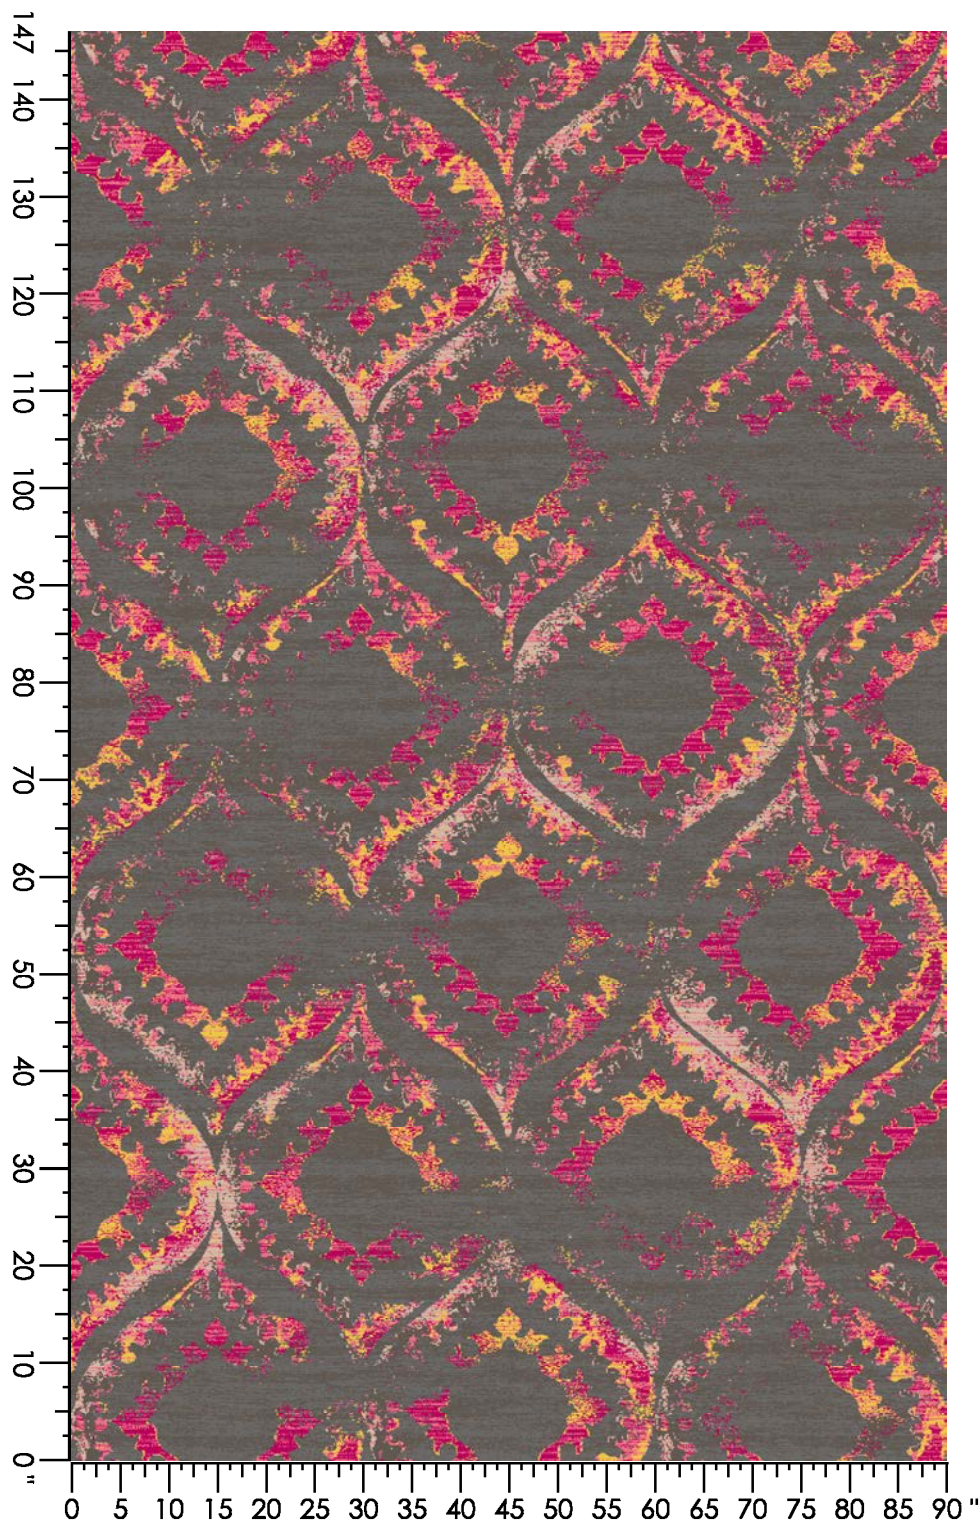

Design Number: L2336 Id

Design Size: 90.00"W x 147.00"L

Repeat Type:

1 repeat shown- not to scale

1	2	3	4	5	6
2513C	8522C	8504C	2516C	3537C	3542C
7.98%	41.64%	32.61%	9.74%	3.17%	4.85%