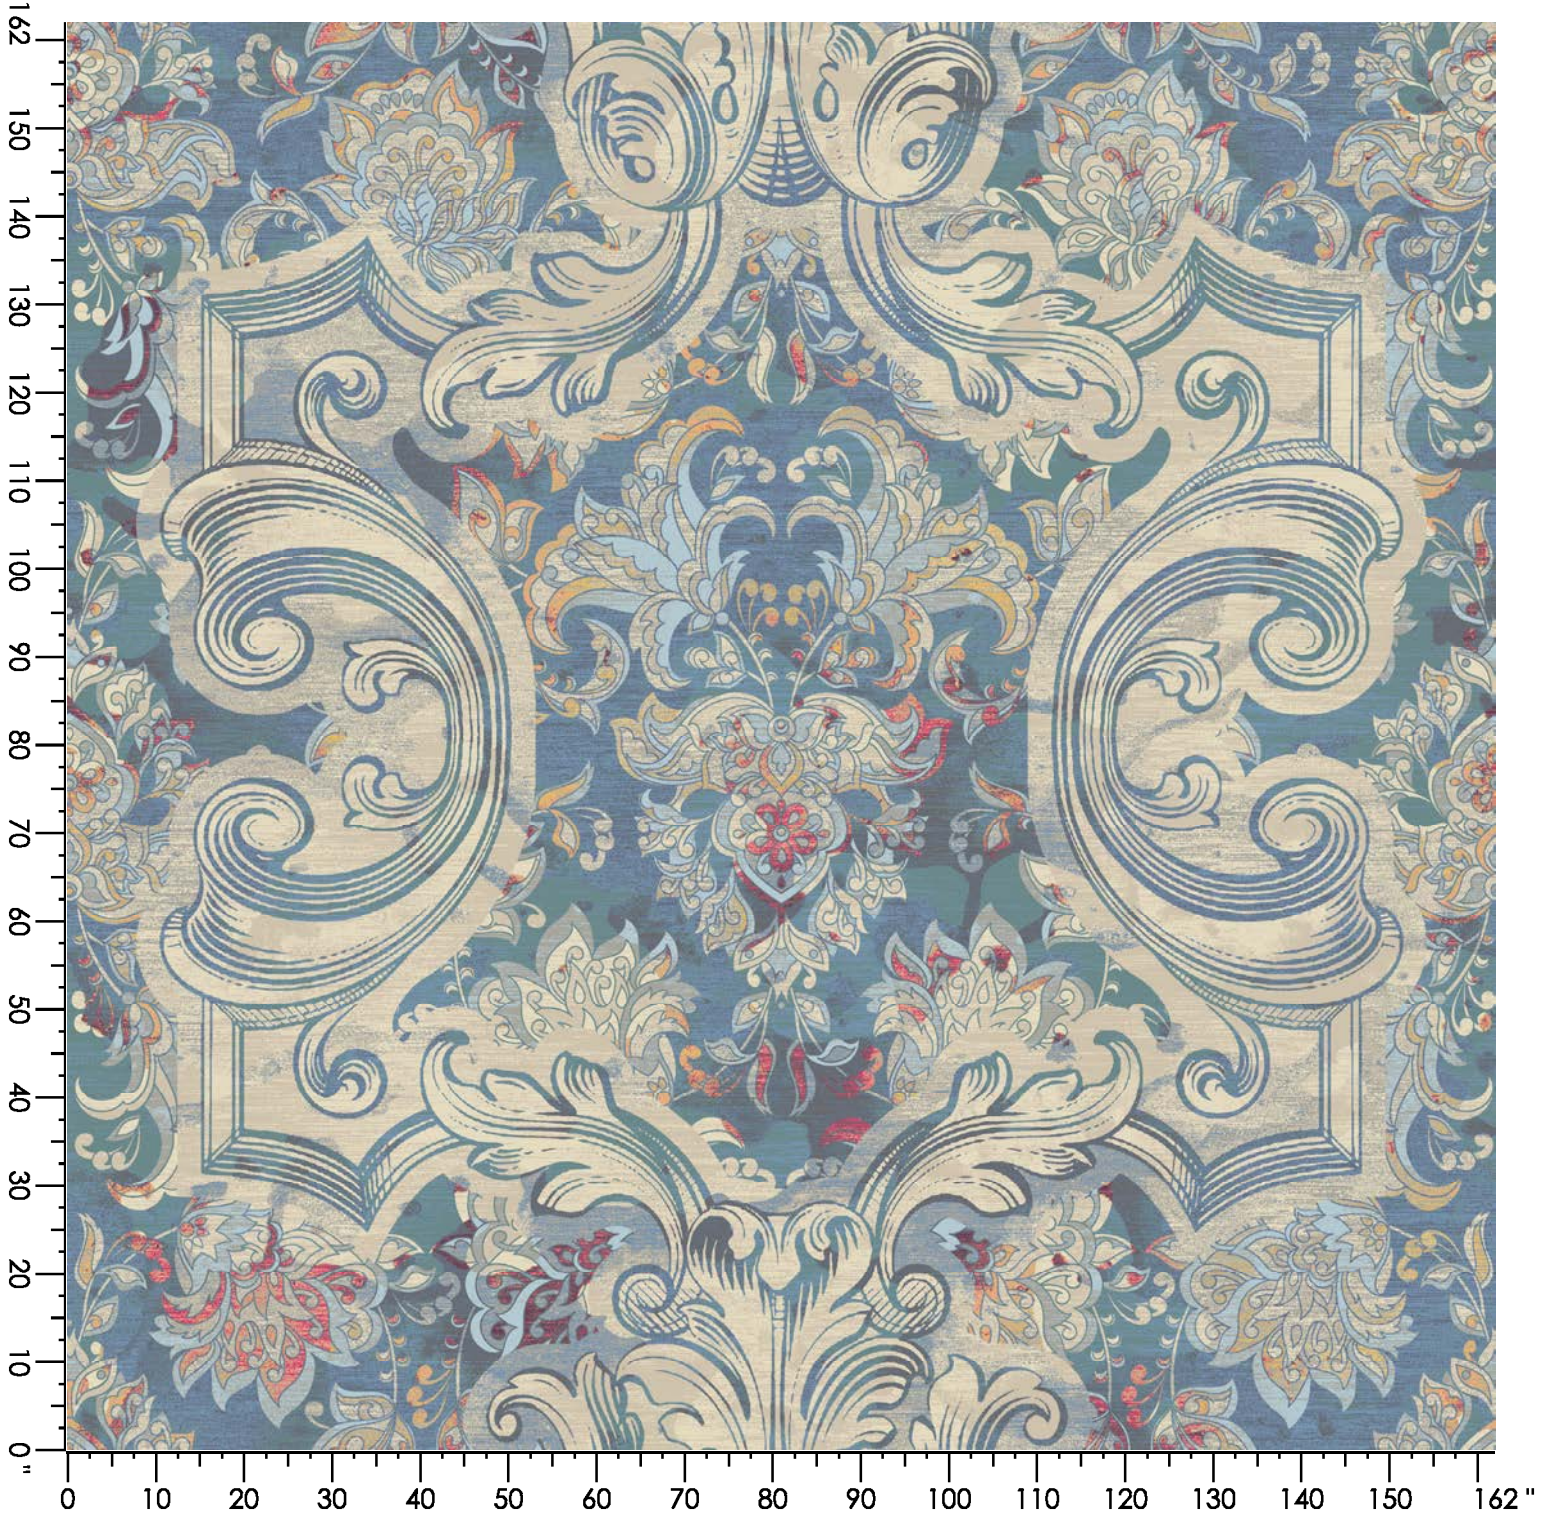

Design Number: INJ686 MO

Design Size: 162.00"W x 162.00"L

Repeat Type: SIDE MATCH

1 repeat shown- not to scale

1 F990 18.85%	2 C551 18.27%	3 B557 12.77%	4 C660 1.53%	5 F766 0.88%	6 K769 0.75%	7 C651 3.13%	8 C769 0.16%	9 G876 4.01%	10 K875 14.59%
11 D877 13.41%	12 E874 11.65%