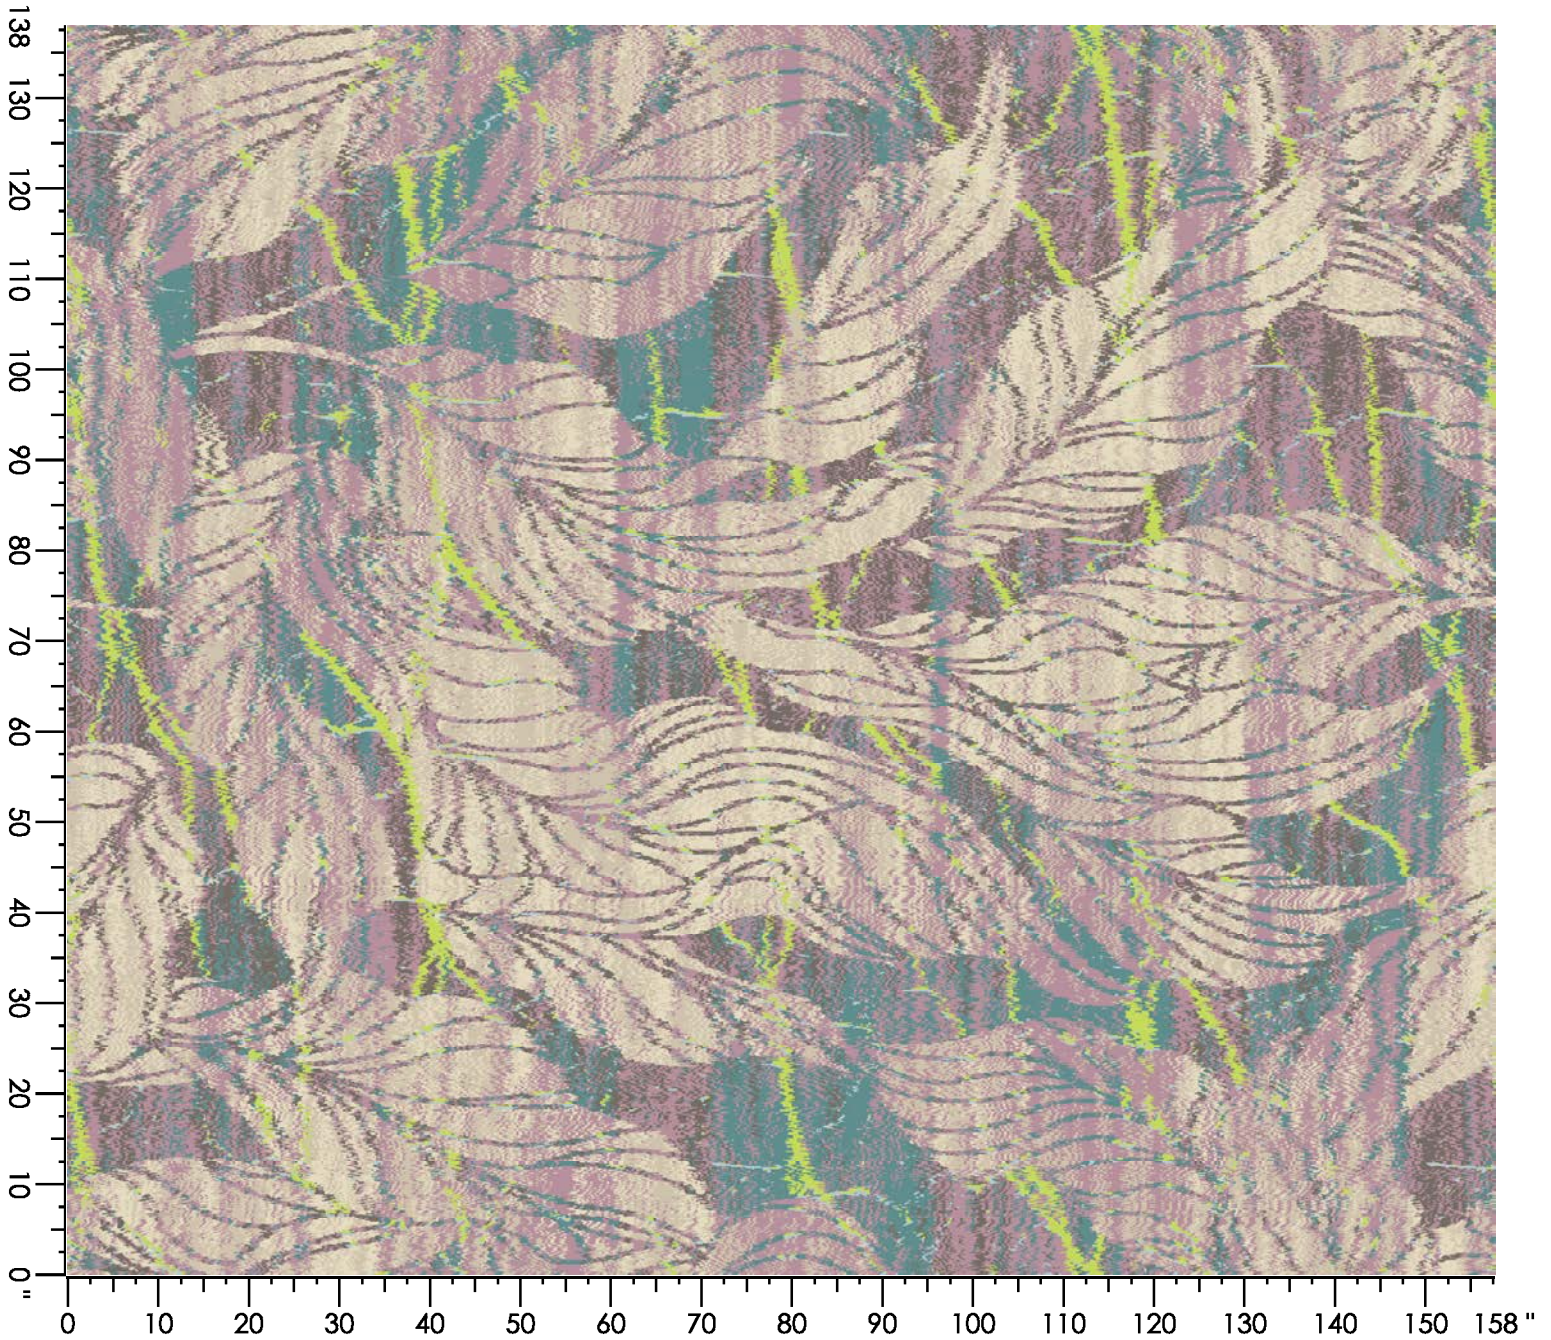

Design Number: AX580-8

Design Size: 157.71"W x 138.00"L

Repeat Type: STRAIGHT

1 repeat shown- not to scale

1	2	3	4	5	6	7
C553	C981	G770	G876	C551	F987	F990
11.11%	12.47%	33.22%	2.19%	23.17%	4.19%	13.64%