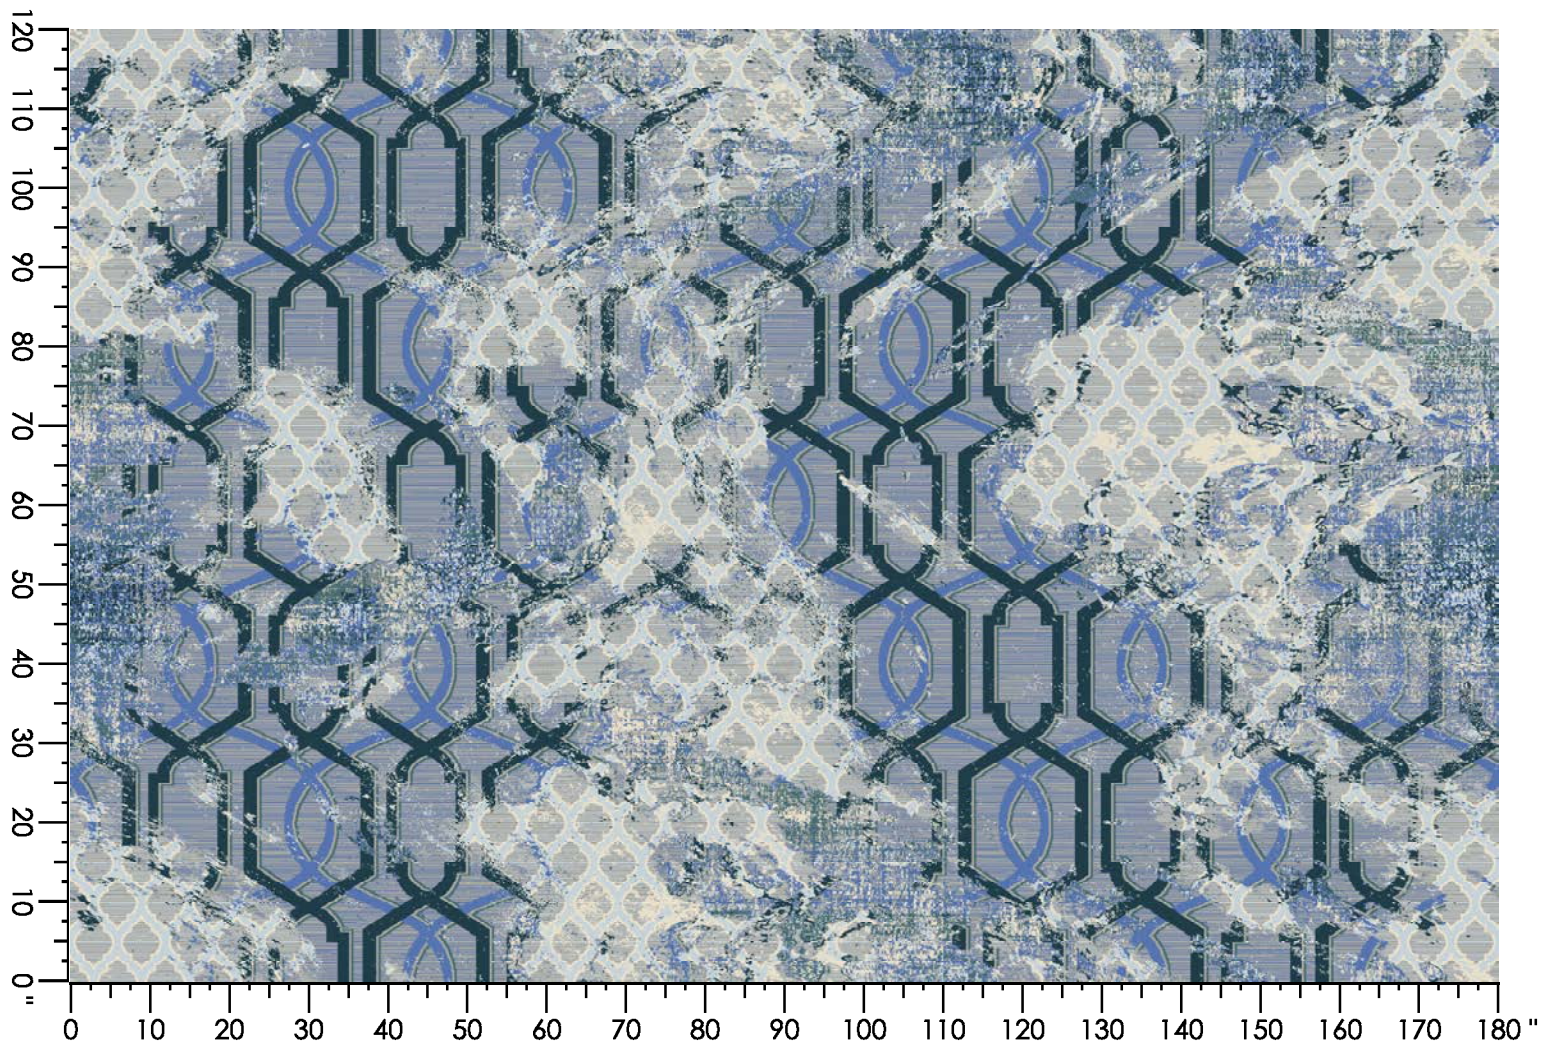

Design Number: L2337 MO

Design Size: 180.00"W x 120.00"L

Repeat Type: SIDE MATCH

1 repeat shown- not to scale

1	2	3	4	5	6
1502C	5524C	8533C	5521C	5508C	5510
9.38%	17.61%	35.53%	17.65%	6.11%	13.72%