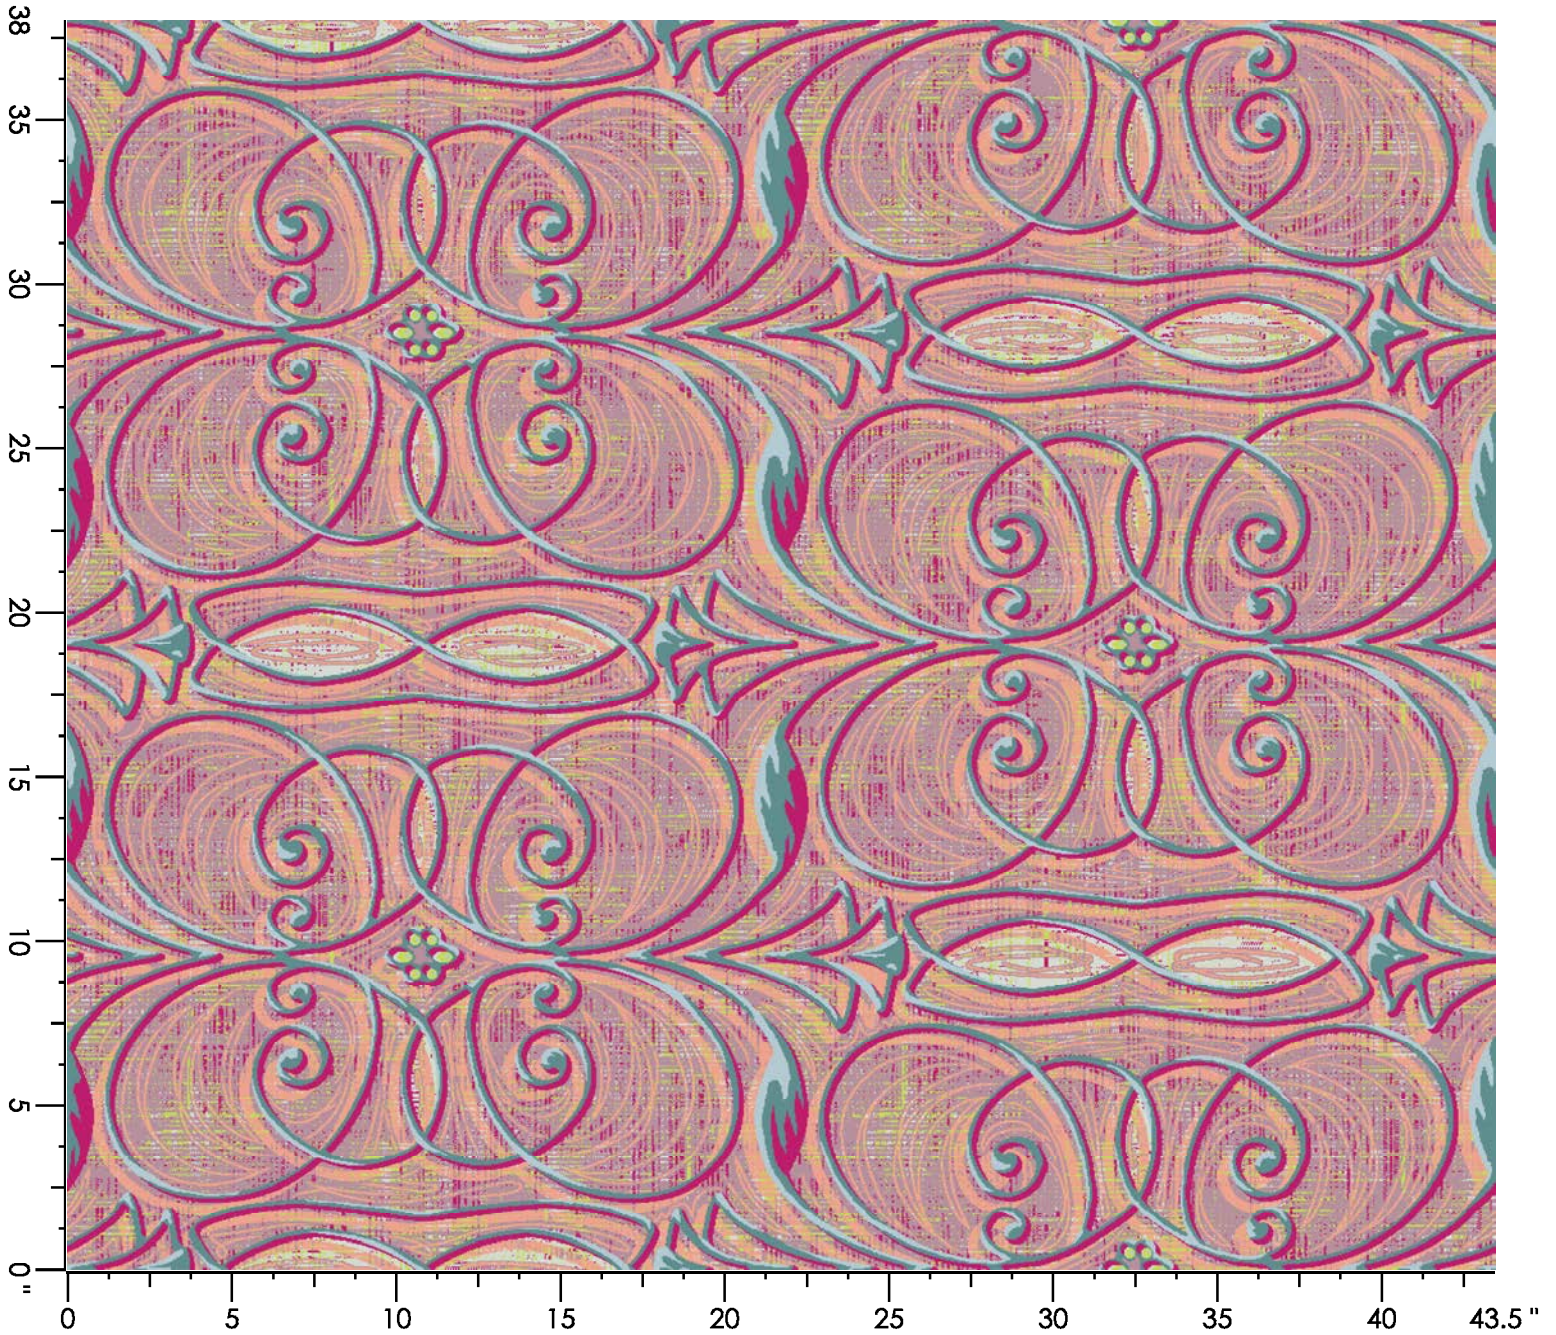

Design Number: AX1141-7

Design Size: 157.71"W x 156.14"L

Repeat Type: STRAIGHT

1 repeat shown- not to scale

1	2	3	4
F987	F766	C660	A558
6.56%	22.95%	26.35%	44.14%

Design Number: AX1143-7

Design Size: 157.71"W x 212.29"L

Repeat Type: STRAIGHT

1 repeat shown- not to scale

1	2	3	4	5
H769	F766	C551	F987	F990
11.67%	9.14%	49.03%	9.68%	20.48%

Design Number: AX1145-9

Design Size: 78.86"W x 78.78"L

Repeat Type: STRAIGHT

1 repeat shown- not to scale

1 A768 5.98%	2 C984 5.76%	3 H769 6.39%	4 C981 6.36%	5 G770 9.22%	6 F766 10.71%	7 G876 7.91%	8 C551 17.19%	9 F987 5.44%	10 A558 12.54%
11 F990 12.51%									

Design Number: AX1146-8

Design Size: 43.46"W x 38.03"L

Repeat Type: STRAIGHT

1 repeat shown- not to scale

1	2	3	4	5	6	7
H769	C981	G770	F766	G876	F987	A558
14.77%	11.37%	38.37%	20.06%	5.03%	6.48%	3.91%

Design Number: AX580-8

Design Size: 157.71"W x 138.00"L

Repeat Type: STRAIGHT