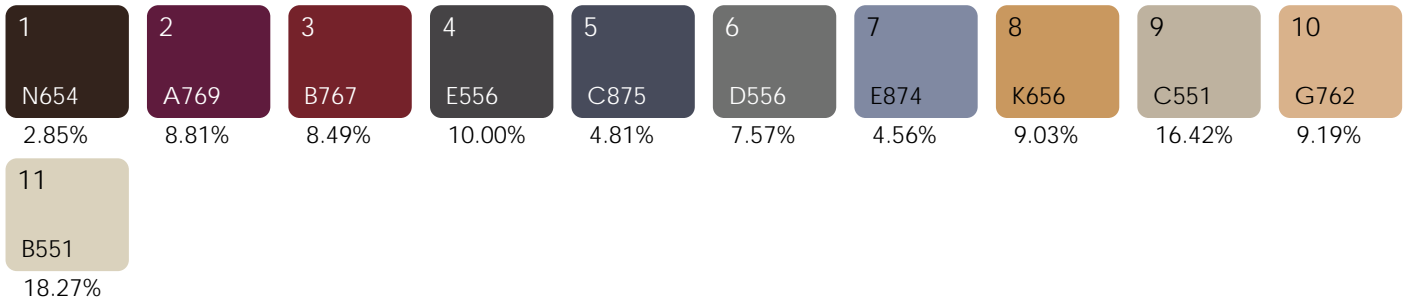

 **Tarkett** Hospitality

Design Number: AX985-7

MK

Design Size: 157.71"W x 157.71"L

Repeat Type: Side Match

1 repeat shown- not to scale

Design Number: AX997-8 -KE

Design Size: 157.71"W x 162.50"L

Repeat Type: BROADLOOM

1 repeat shown- not to scale

1	2	3	4	5	6	7	8	9
N653	E560	M878	C556	C656	C652	N652	C658	L769
6.41%	9.01%	6.91%	12.39%	18.28%	14.30%	17.23%	5.82%	9.66%

Design Number: AX998-9

Design Size: 157.71"W x 130.00"L

Design Number: LP2041

Design Size: 90"W x 90"L

Repeat Type: STRAIGHT

1 repeat shown- not to scale

1	2	3	4	5
7503C	X427C	7009C	3009C	3503L
41.90%	3.92%	23.70%	27.75%	2.73%

Design Number: LP2046

MK

Design Size: 90.00"W x 90.00"L

Repeat Type: STRAIGHT

1 repeat shown- not to scale

1 2041C 6.23%	2 3537C 4.31%	3 2512C 8.13%	4 4525C 7.78%	5 8004C 13.98%	6 3004C 12.89%	7 3009C 11.98%	8 8510C 5.79%	21 2041L 3.52%	22 3537L 1.24%
23 2512L 7.81%	24 4526L 2.27%	25 8004L 4.01%	26 3004L 2.53%	27 3009L 4.62%	28 8510L 2.92%				