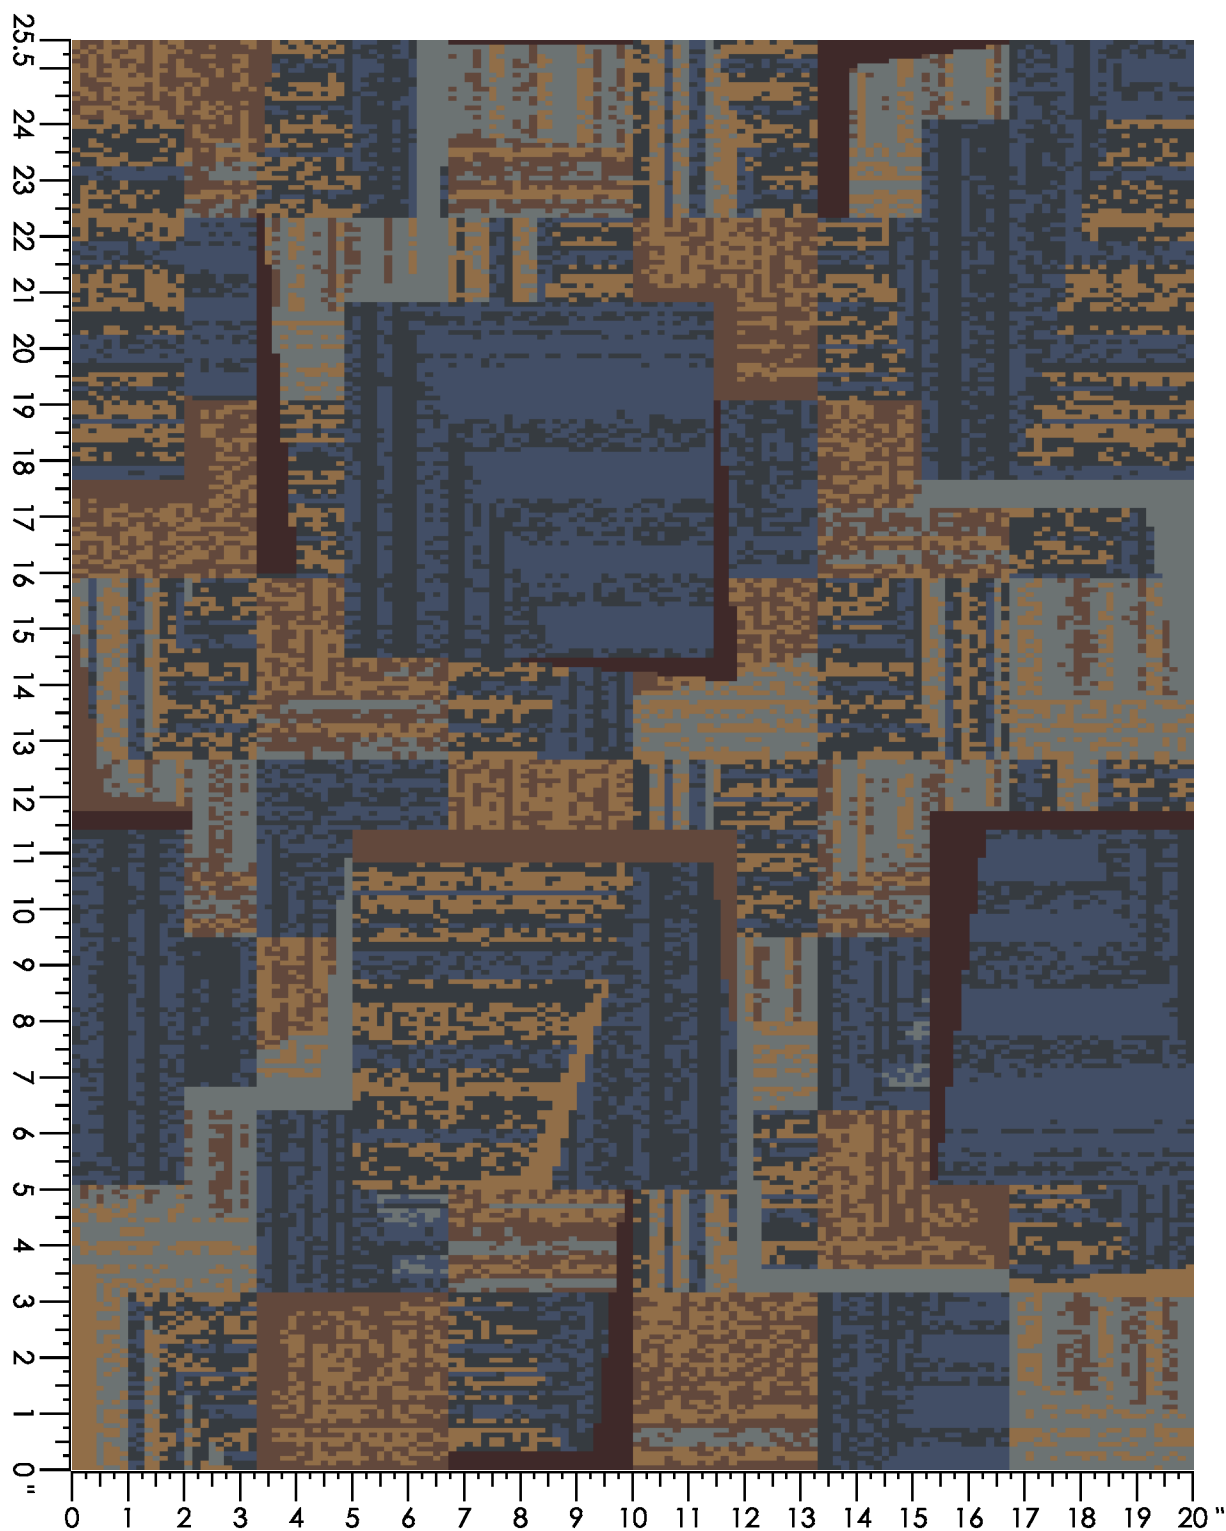

Design Number: L2190

Design Size: 20.00"W x 25.50"L

Repeat Type: STRAIGHT

1 repeat shown- not to scale

1	2	3	4	5	6
3009C	8510C	7009C	X427C	8004C	7503C
19.75%	13.38%	12.64%	22.85%	28.12%	3.27%