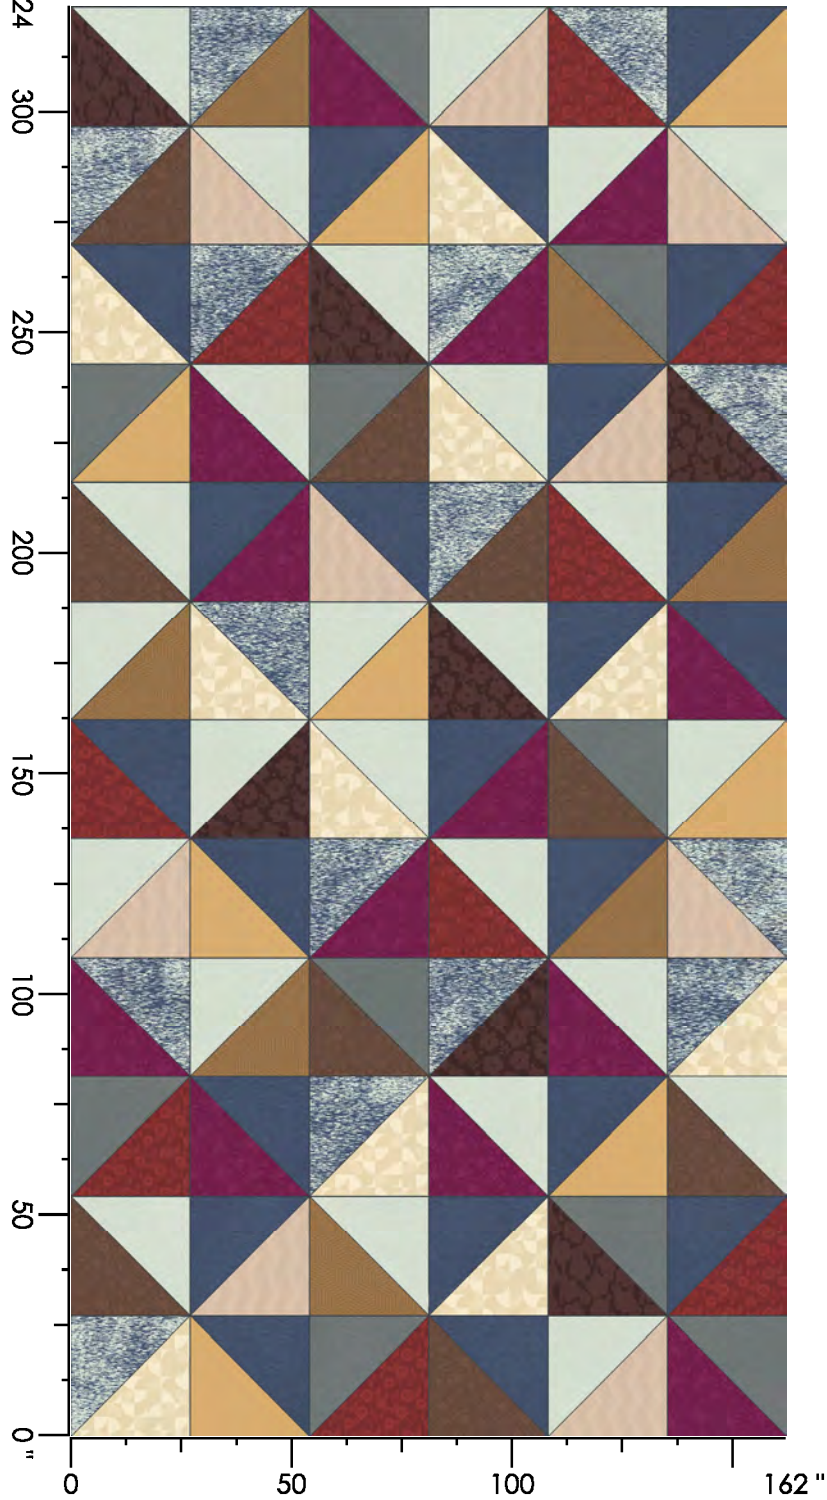

Repeat Type: BROADLOOM

1 repeat shown- not to scale

1	2	3	4	5	6	7	8	9
N653	E560	M878	C556	C656	C652	N652	C658	L769
6.41%	9.01%	6.91%	12.39%	18.28%	14.30%	17.23%	5.82%	9.66%

Design Number: AX998-9

Design Size: 157.71"W x 130.00"L

1 repeat shown- not to scale

1 A873 14.89%	2 A990 24.29%	3 E560 0.33%	4 N652 7.27%	5 E873 8.00%	6 L769 0.57%	7 M878 3.76%	8 L651 22.76%	9 C656 2.17%	10 C556 14.66%
11 G880 1.30%									

Design Number: AX1001-  
10 KE

Repeat Type: STRAIGHT

1 repeat shown- not to scale

1 2041C 6.23%	2 3537C 4.31%	3 2512C 8.13%	4 4525C 7.78%	5 8004C 13.98%	6 3004C 12.89%	7 3009C 11.98%	8 8510C 5.79%	21 2041L 3.52%	22 3537L 1.24%
23 2512L 7.81%	24 4526L 2.27%	25 8004L 4.01%	26 3004L 2.53%	27 3009L 4.62%	28 8510L 2.92%				

1. AX1021-7 WOVEN AXMINSTER
2. AX985-7 WOVEN AXMINSTER
3. LVT-iD Latitude Abstract - Breccia Stria  
Marble
4. LVT - Adaptt Woodland
5. Carpet Tile : Savant, Saveur, Substance -  
Terrene
6. Tufted Broadloom - D4283
7. Millwork - Cabernet
8. Millwork- Canvas
9. Tufted Broadloom - Running Line - Revel 440