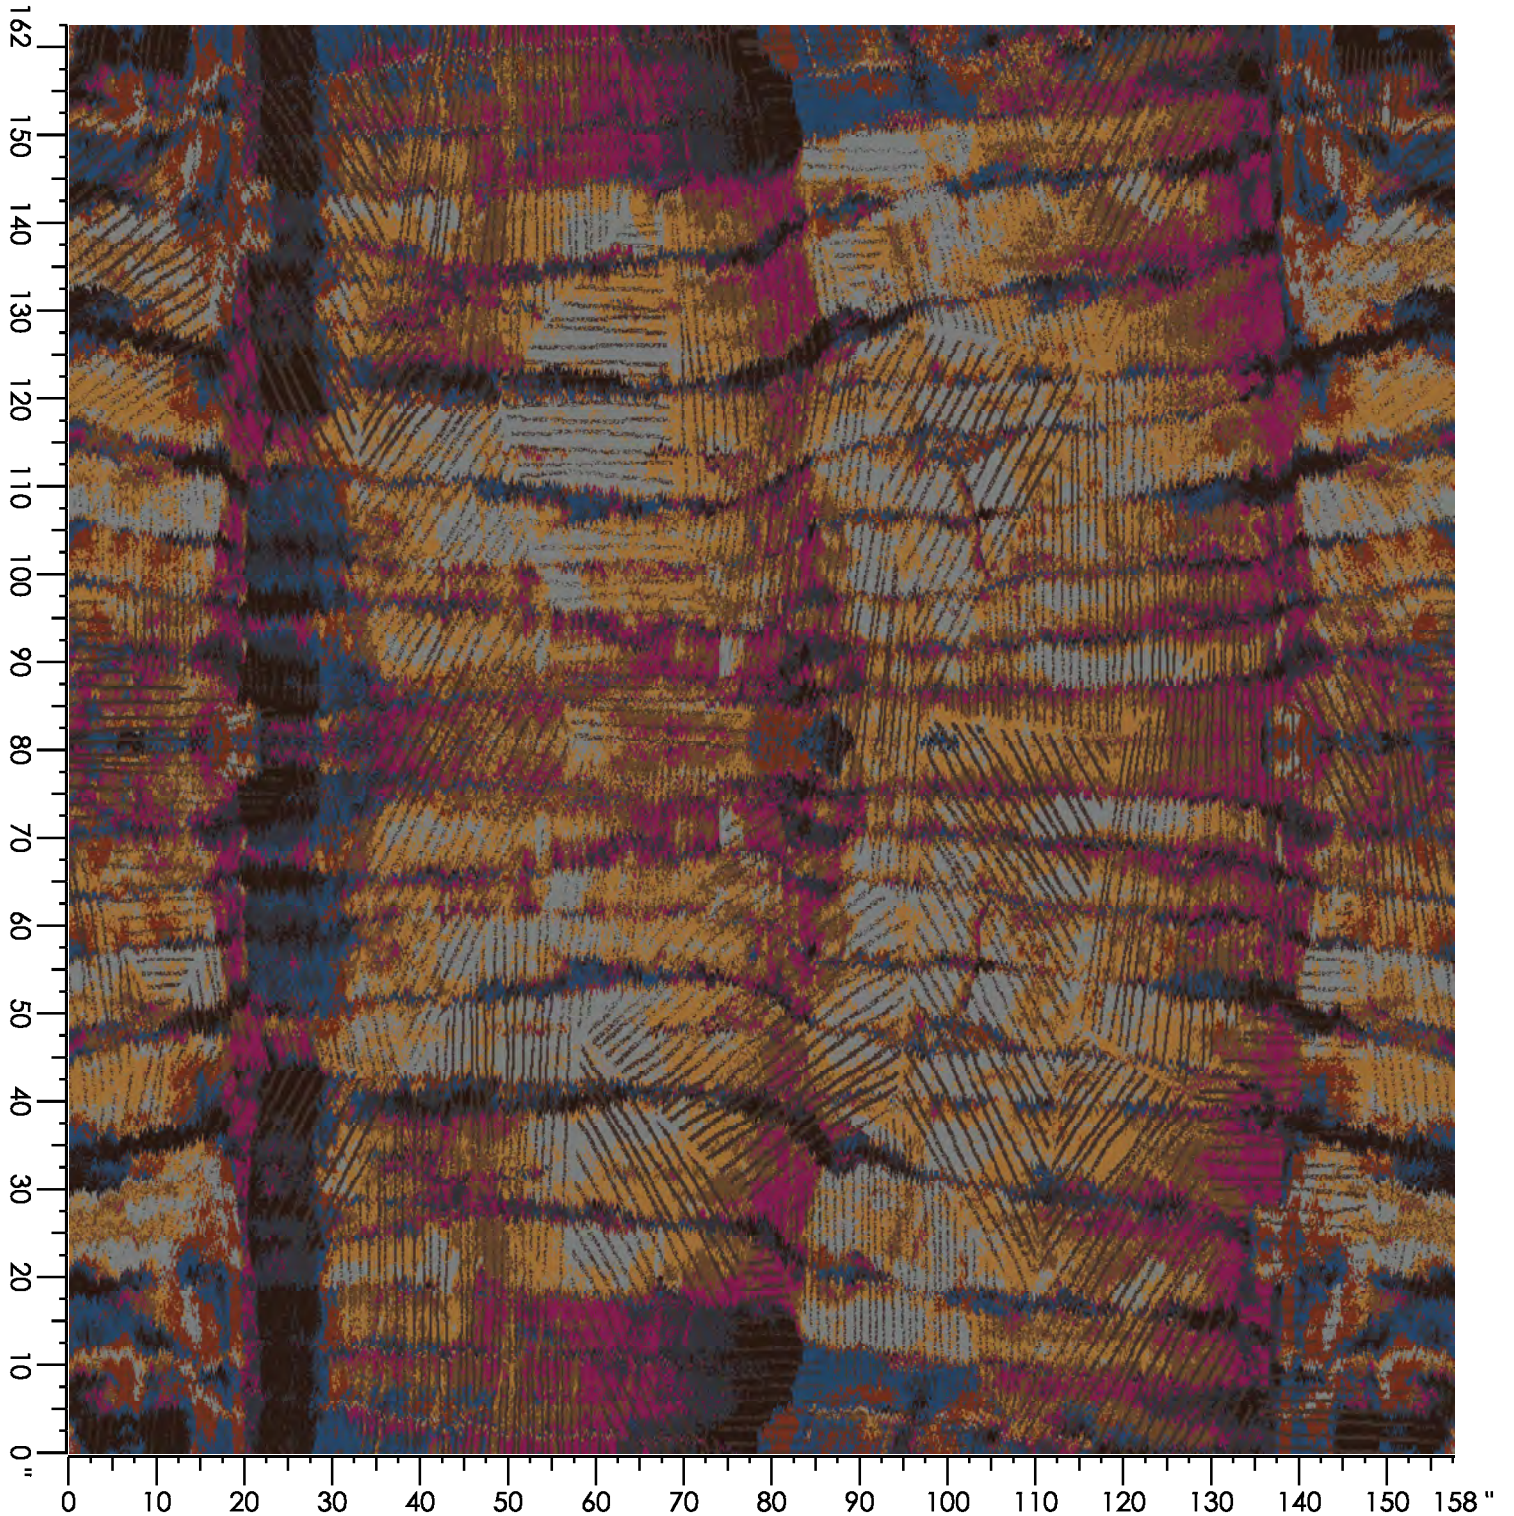

 **Tarkett** Hospitality

Design Number: AX985-7

MK

Design Size: 157.71"W x 157.71"L

Repeat Type: Side Match

1 repeat shown- not to scale

Design Number: AX997-8 -KE

Design Size: 157.71"W x 162.50"L

Repeat Type: BROADLOOM

1 repeat shown- not to scale

1	2	3	4	5	6	7	8	9
N653	E560	M878	C556	C656	C652	N652	C658	L769
6.41%	9.01%	6.91%	12.39%	18.28%	14.30%	17.23%	5.82%	9.66%

Design Number: AX998-9

Design Size: 157.71"W x 130.00"L

1 repeat shown- not to scale

1 A873 14.89%	2 A990 24.29%	3 E560 0.33%	4 N652 7.27%	5 E873 8.00%	6 L769 0.57%	7 M878 3.76%	8 L651 22.76%	9 C656 2.17%	10 C556 14.66%
11 G880 1.30%									

Design Number: AX1001-  
10 KE