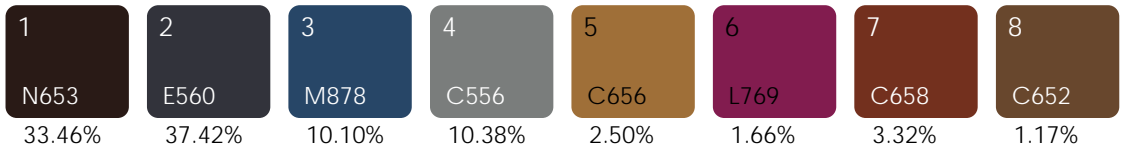

Repeat Type: BROADLOOM

1 repeat shown- not to scale

1	2	3	4	5	6	7	8	9
N653	E560	M878	C556	C656	C652	N652	C658	L769
6.41%	9.01%	6.91%	12.39%	18.28%	14.30%	17.23%	5.82%	9.66%

Design Number: AX998-9

Design Size: 157.71"W x 130.00"L

Repeat Type: SIDE MATCH

1 repeat shown- not to scale

1 E653 1.51%	2 A557 8.35%	3 B555 23.88%	4 E560 5.82%	5 C656 5.71%	6 C652 8.86%	7 N652 5.32%	8 C658 4.48%	9 L769 2.21%	10 M878 10.10%
11 G880 2.20%	12 C556 21.56%								

Design Number: AX999-7

KE

Design Size: 86.77"W x 86.77"L

Repeat Type: BROADLOOM

1 repeat shown- not to scale

Design Number: AX1000-9

Design Size: 157.71"W x 201.11"L

Repeat Type: BROADLOOM

1 repeat shown- not to scale

1 A873 14.89%	2 A990 24.29%	3 E560 0.33%	4 N652 7.27%	5 E873 8.00%	6 L769 0.57%	7 M878 3.76%	8 L651 22.76%	9 C656 2.17%	10 C556 14.66%
11 G880 1.30%									

Design Number: AX1001-  
10 KE