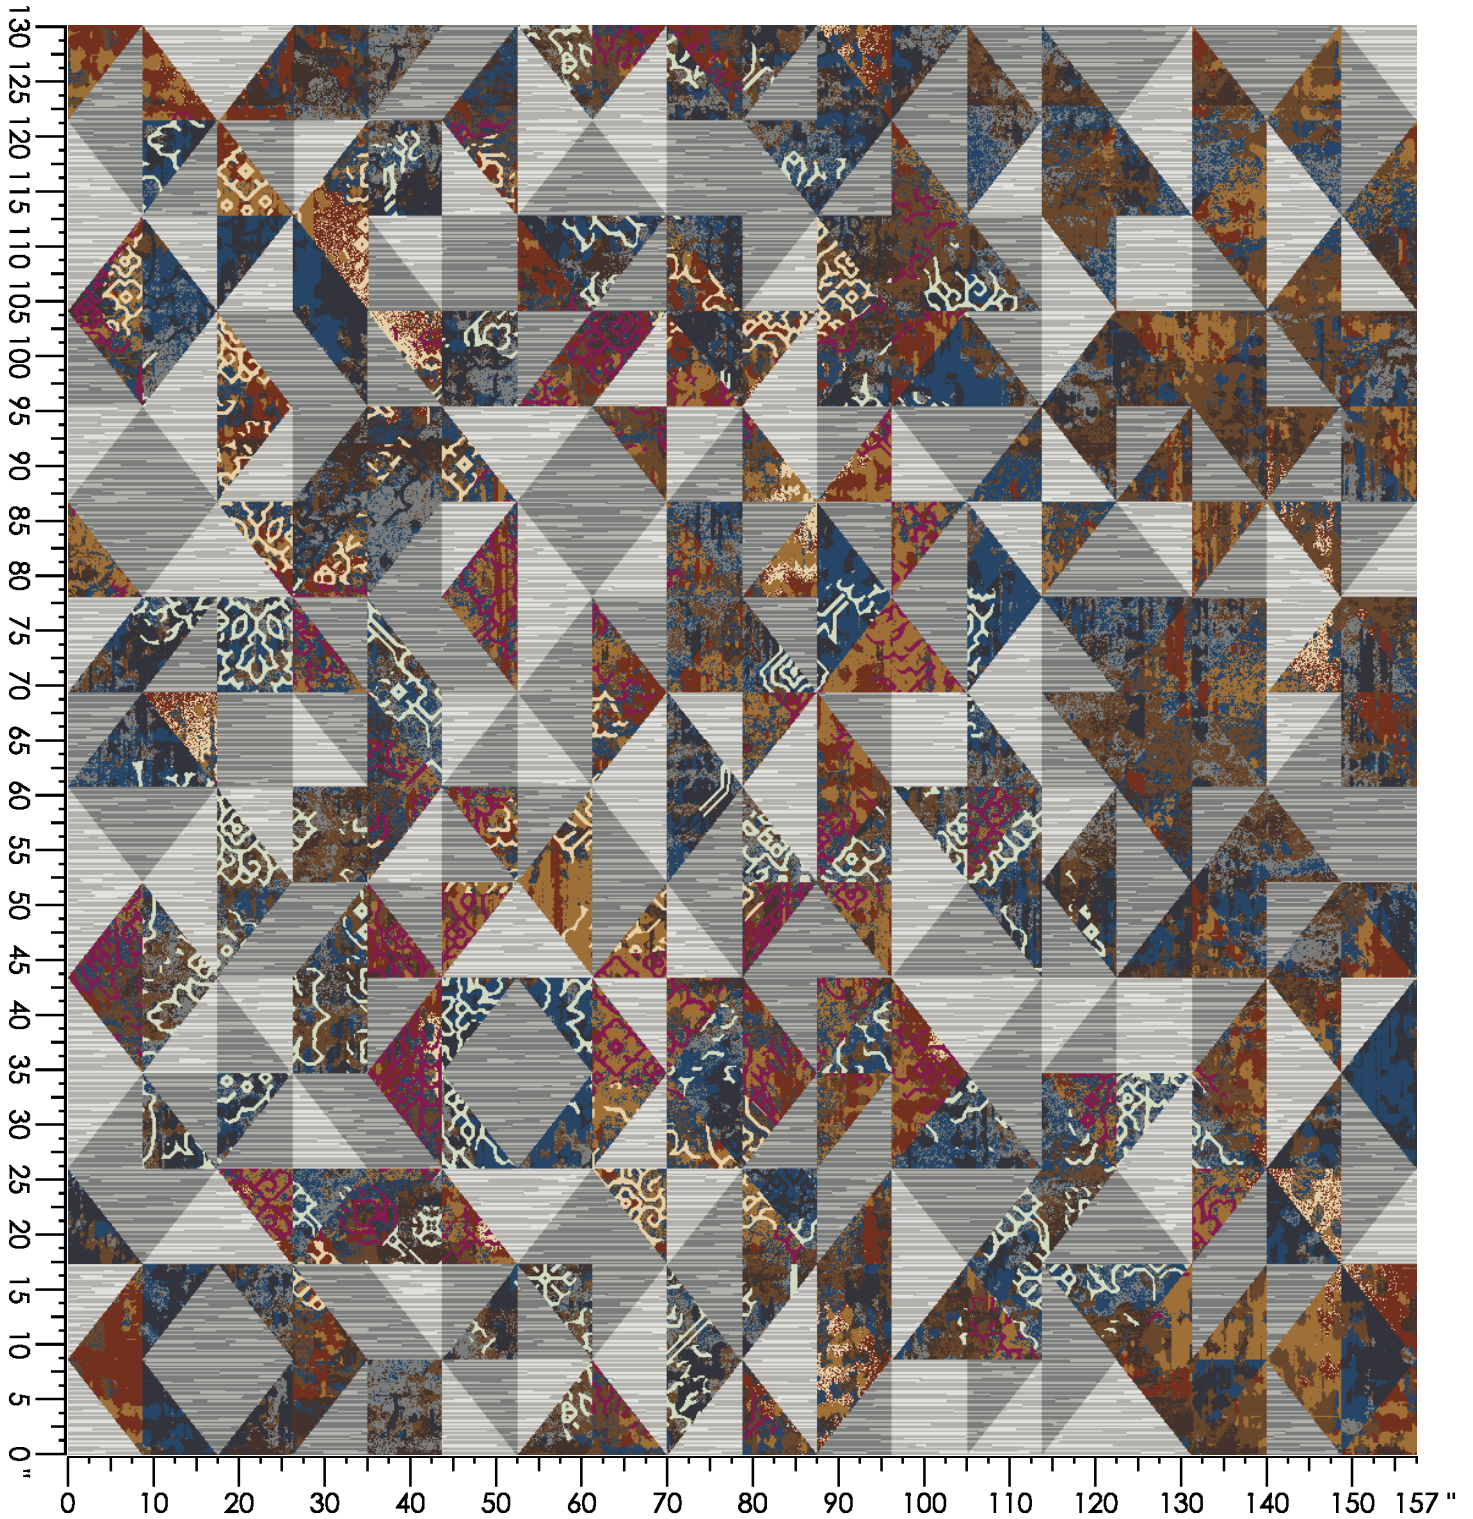

Design Number: AX998-9

Design Size: 157.71"W x 130.00"L

Repeat Type: SIDE MATCH

1 repeat shown- not to scale

1 E653 1.51%	2 A557 8.35%	3 B555 23.88%	4 E560 5.82%	5 C656 5.71%	6 C652 8.86%	7 N652 5.32%	8 C658 4.48%	9 L769 2.21%	10 M878 10.10%
11 G880 2.20%	12 C556 21.56%