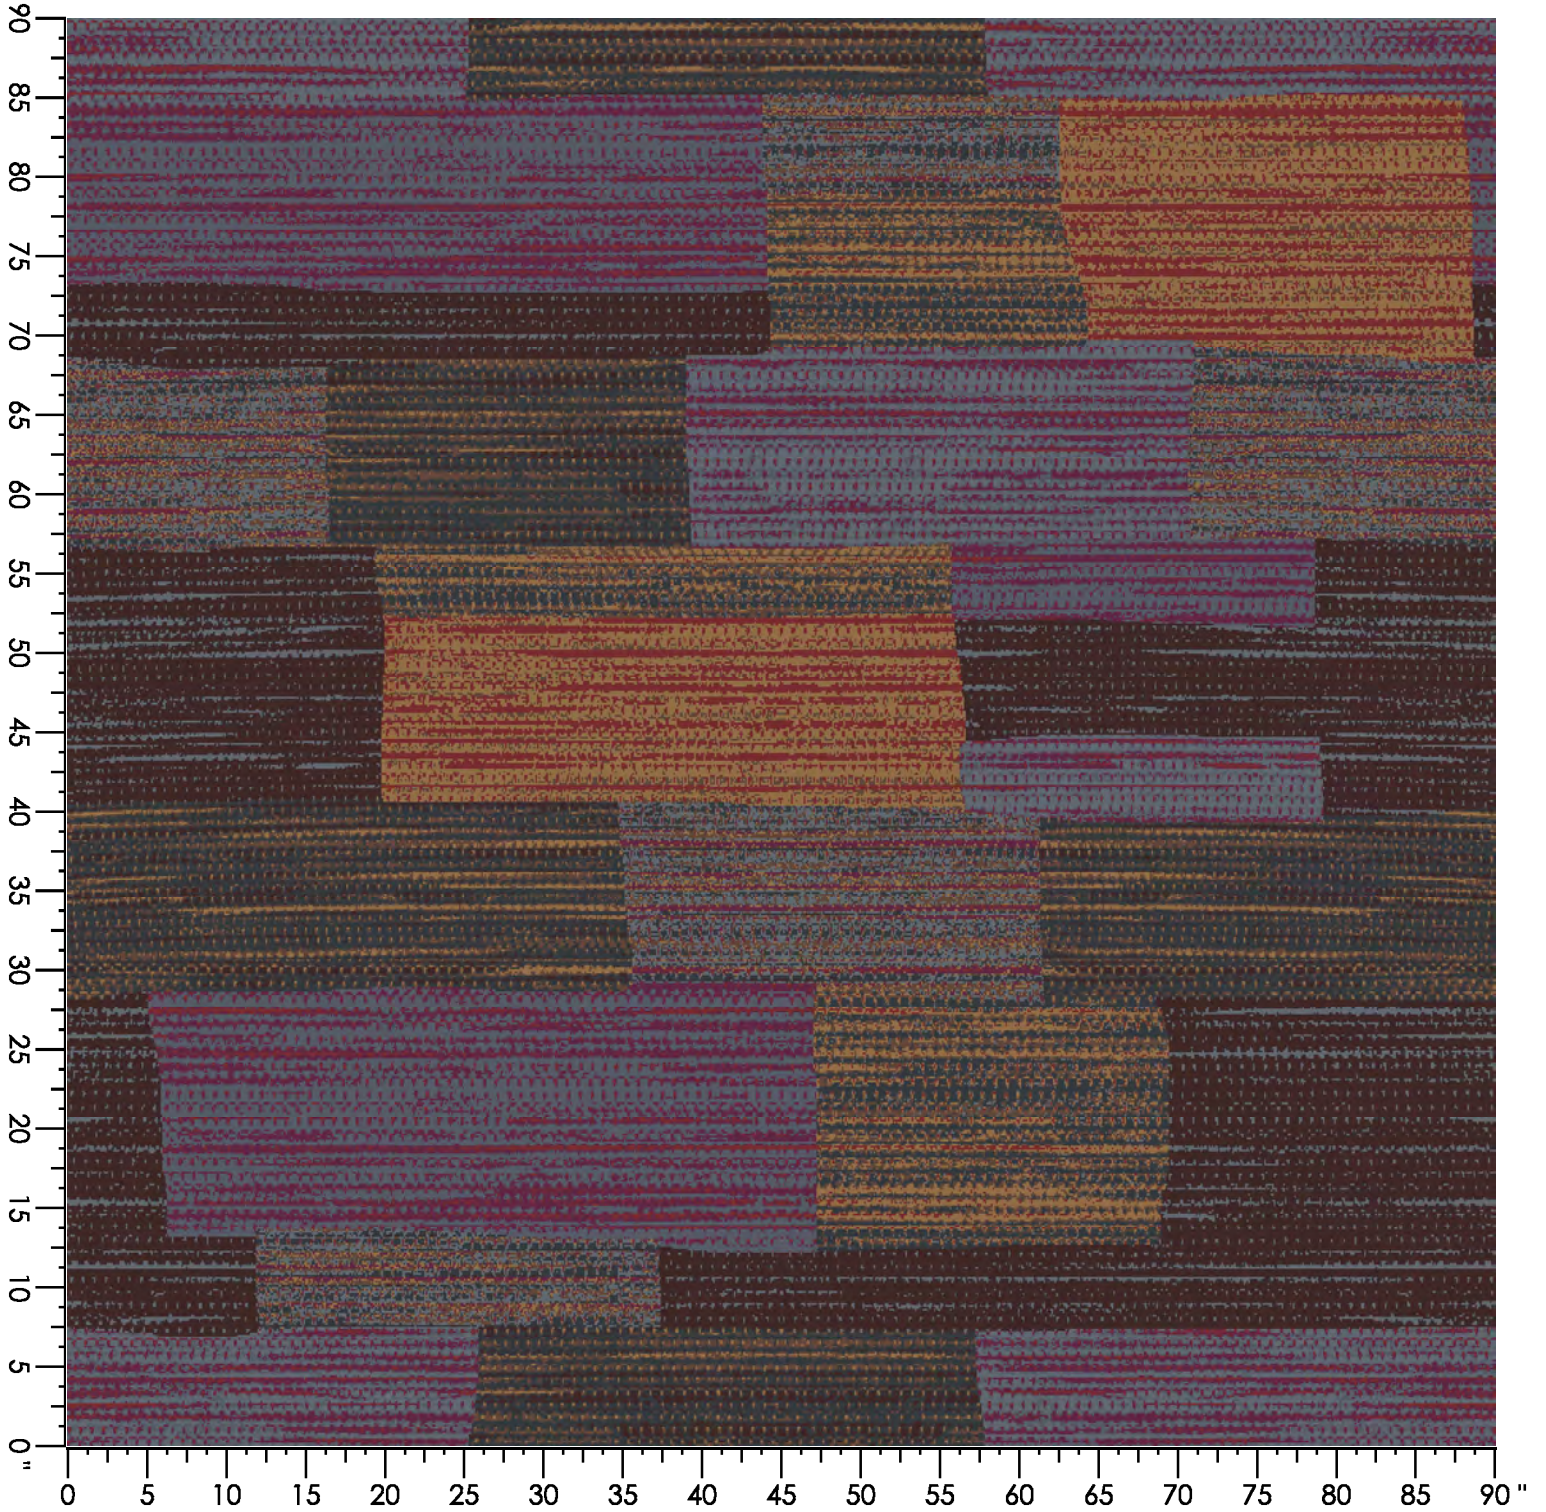

Design Number: LP2046

MK

Design Size: 90.00"W x 90.00"L

Repeat Type: Side Match

1 repeat shown- not to scale

1	2	3	4	5	6	7	8
7503C	8004C	2512C	2041C	7009C	X427C	8537C	3009C
19.53%	15.15%	11.86%	7.19%	10.74%	13.62%	12.30%	9.61%