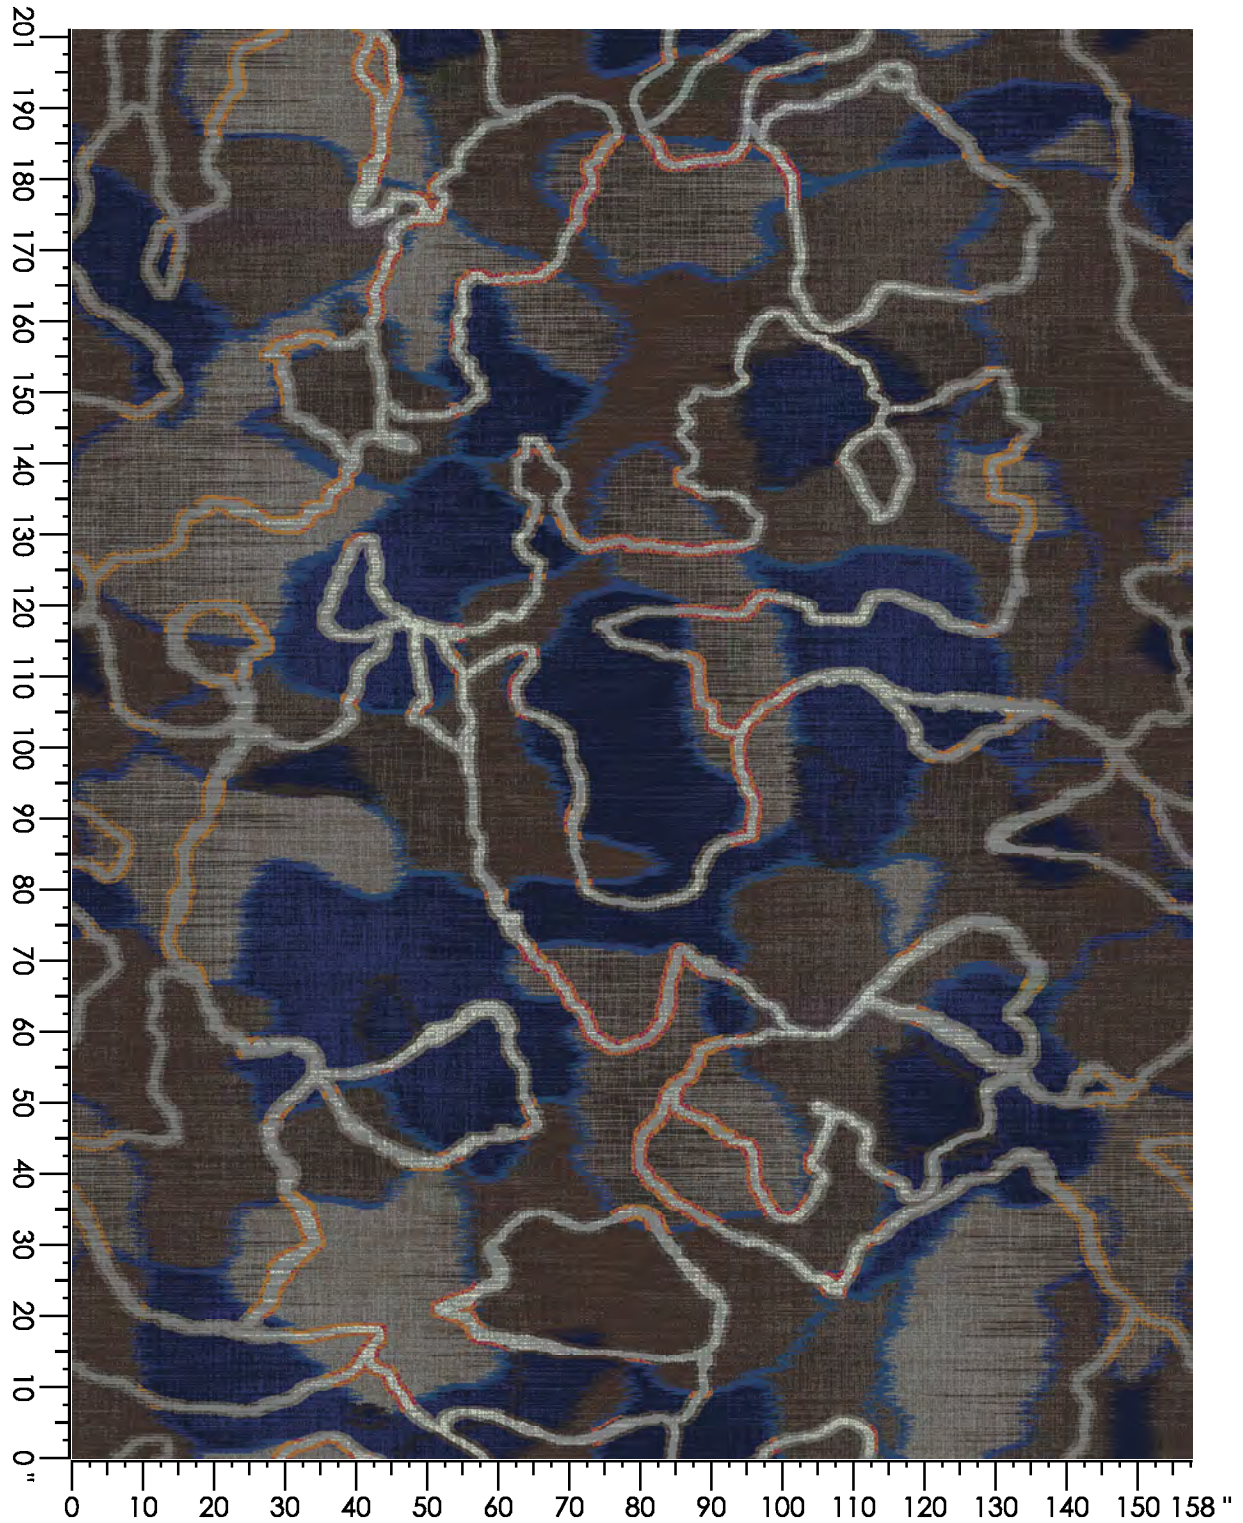

Repeat Type: BROADLOOM

1 repeat shown- not to scale

1	2	3	4	5	6	7	8	9
N653	E560	M878	C556	C656	C652	N652	C658	L769
6.41%	9.01%	6.91%	12.39%	18.28%	14.30%	17.23%	5.82%	9.66%

Design Number: AX998-9

Design Size: 157.71"W x 130.00"L

1 repeat shown- not to scale

1 A873 14.89%	2 A990 24.29%	3 E560 0.33%	4 N652 7.27%	5 E873 8.00%	6 L769 0.57%	7 M878 3.76%	8 L651 22.76%	9 C656 2.17%	10 C556 14.66%
11 G880 1.30%									

Design Number: AX1001-  
10 KE

Repeat Type: STRAIGHT

1 repeat shown- not to scale

1 E560 17.94%	2 B658 27.83%	3 L769 1.64%	4 M878 0.31%	5 C658 3.25%	6 C652 0.00%	7 L765 9.69%	8 K769 0.36%	9 D556 15.08%	10 C656 2.65%
11 F651 0.69%	12 D660 8.34%	13 F652 5.06%	14 G880 7.16%						

1. AX1021-7 WOVEN AXMINSTER
2. AX985-7 WOVEN AXMINSTER
3. LVT-iD Latitude Abstract - Breccia Stria  
Marble
4. LVT - Adaptt Woodland
5. Carpet Tile : Savant, Saveur, Substance -  
Terrene
6. Tufted Broadloom - D4283
7. Millwork - Cabernet
8. Millwork- Canvas
9. Tufted Broadloom - Running Line - Revel 440