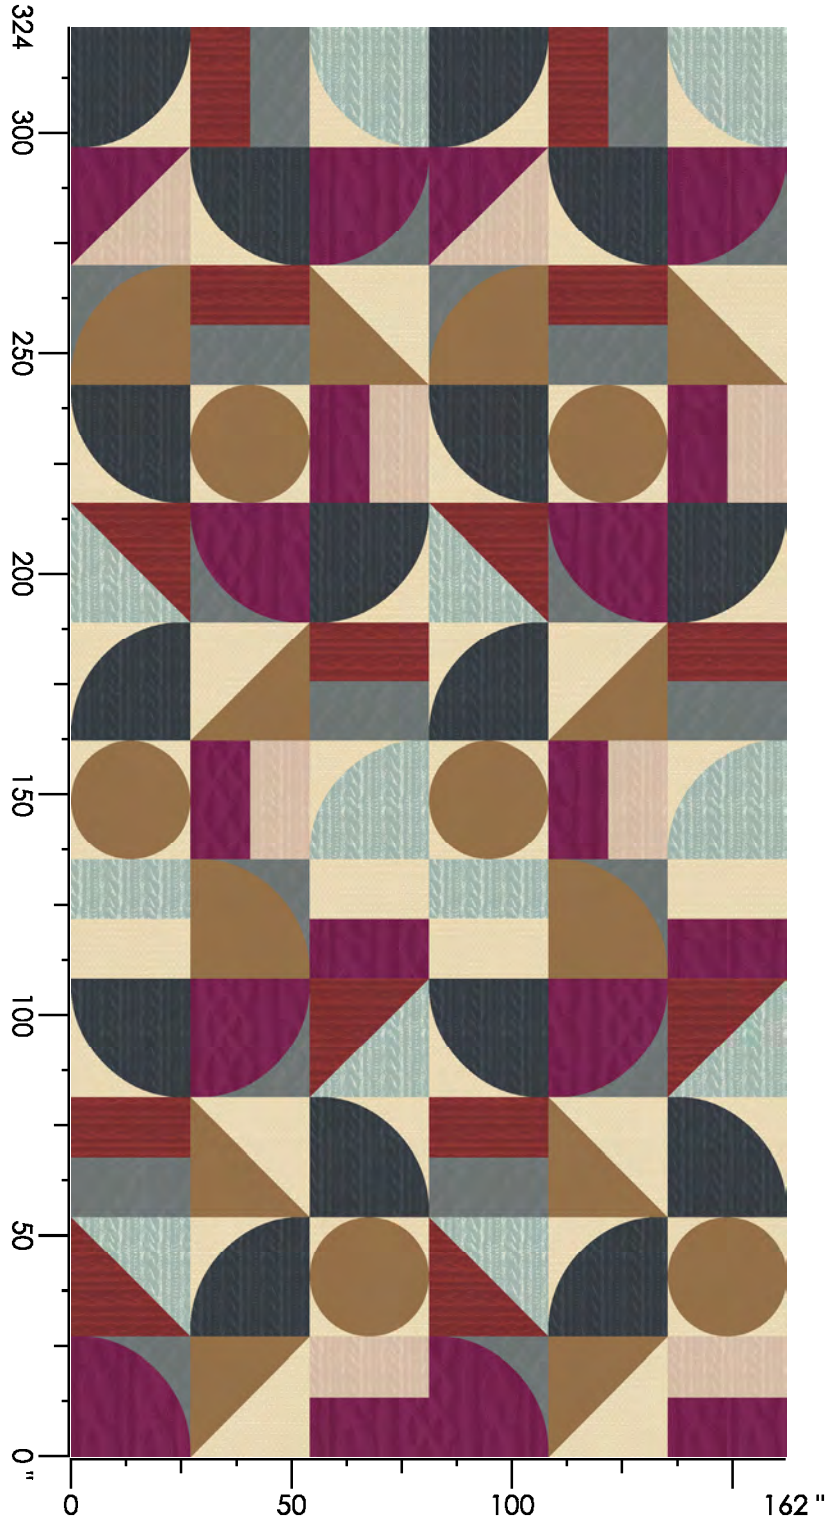

Design Number: V659 JB

Design Size: 162.00"W x 324.00"L

Repeat Type: STRAIGHT

1 repeat shown- not to scale

1 2041C 6.23%	2 3537C 4.31%	3 2512C 8.13%	4 4525C 7.78%	5 8004C 13.98%	6 3004C 12.89%	7 3009C 11.98%	8 8510C 5.79%	21 2041L 3.52%	22 3537L 1.24%
23 2512L 7.81%	24 4526L 2.27%	25 8004L 4.01%	26 3004L 2.53%	27 3009L 4.62%	28 8510L 2.92%