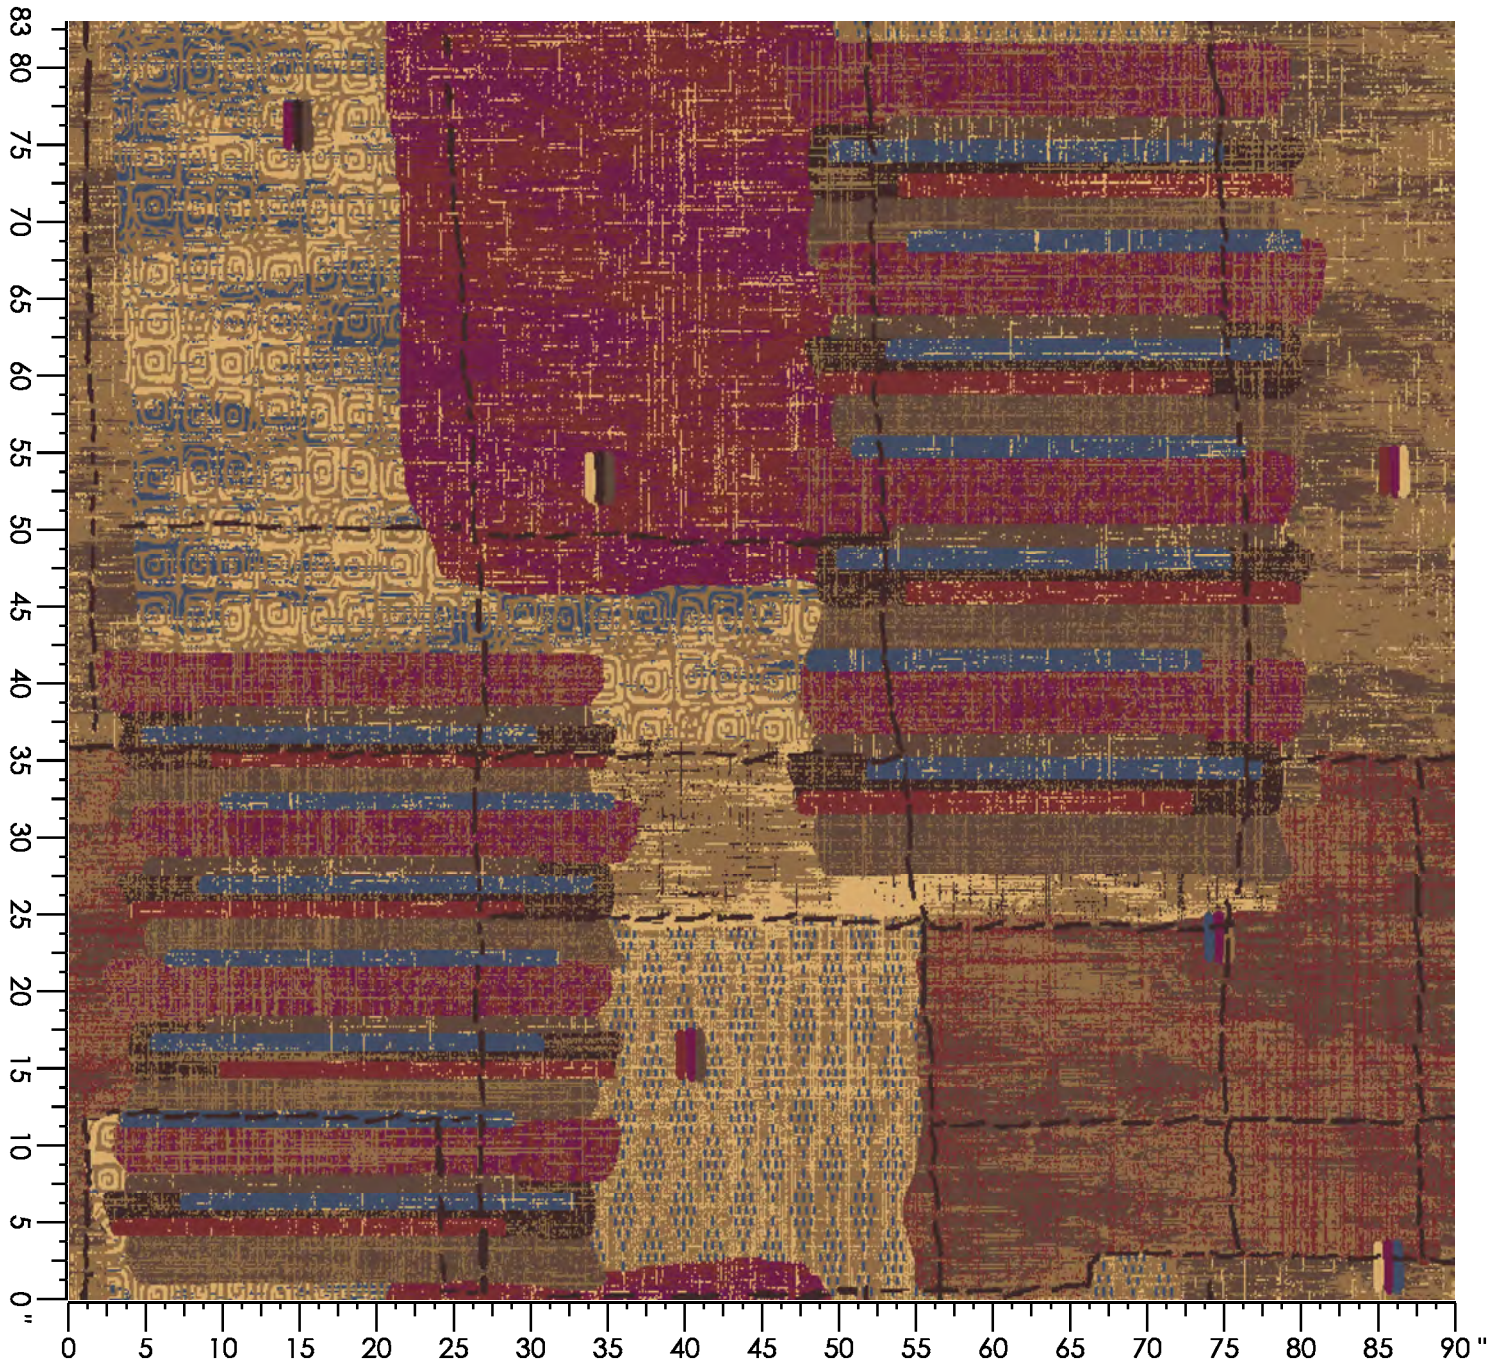

Design Number: LP2051 LD

Design Size: 90.00"W x 83.00"L

Repeat Type: SIDEMATCH

1 repeat shown- not to scale

1	2	3	4	5	6	7
7503C	2512C	2041C	X427C	7009C	3009C	3503L
5.43%	11.12%	17.85%	9.14%	17.26%	28.97%	10.23%