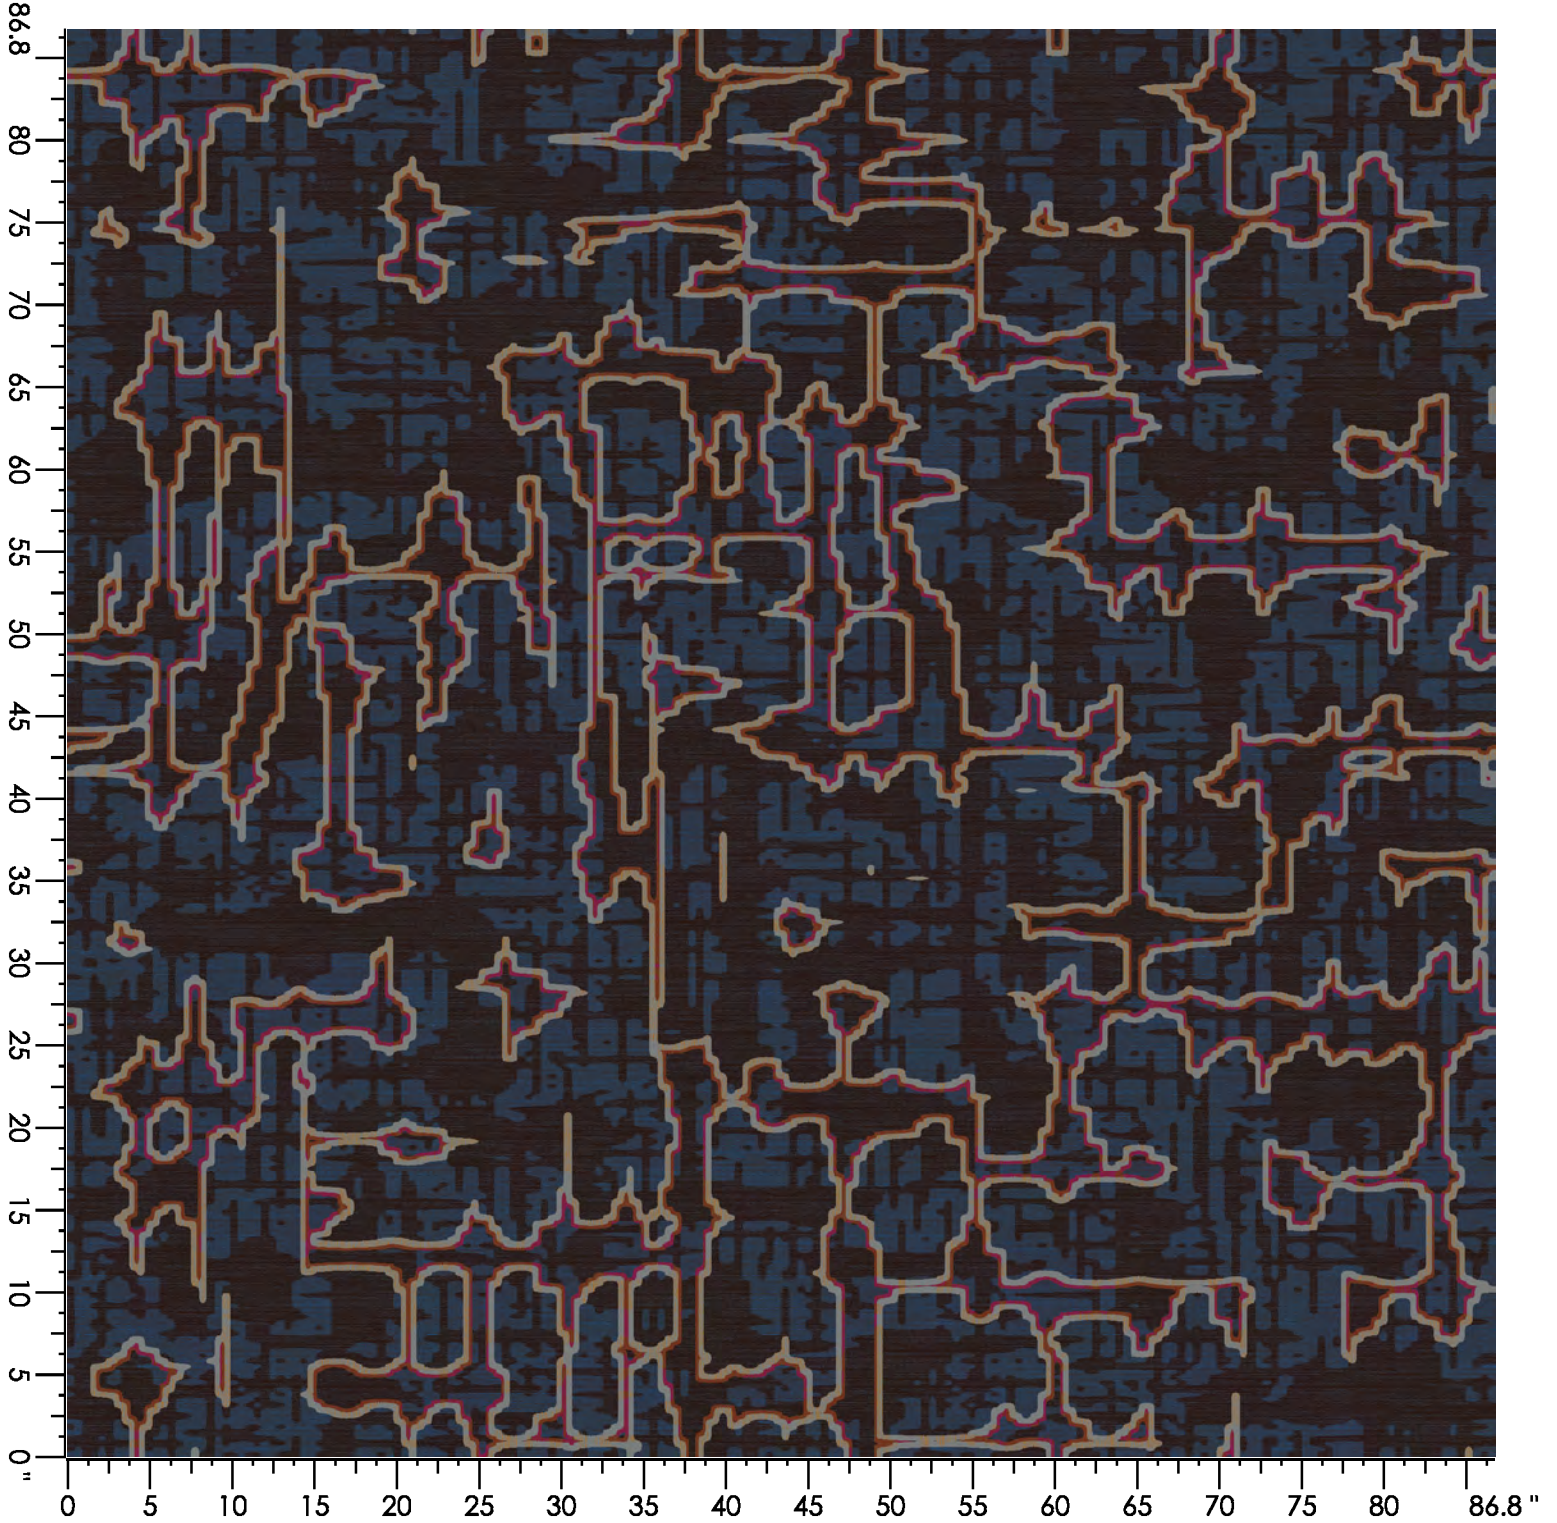

Design Number: AX999-7

KE

Design Size: 86.77"W x 86.77"L

Repeat Type: BROADLOOM

1 repeat shown- not to scale