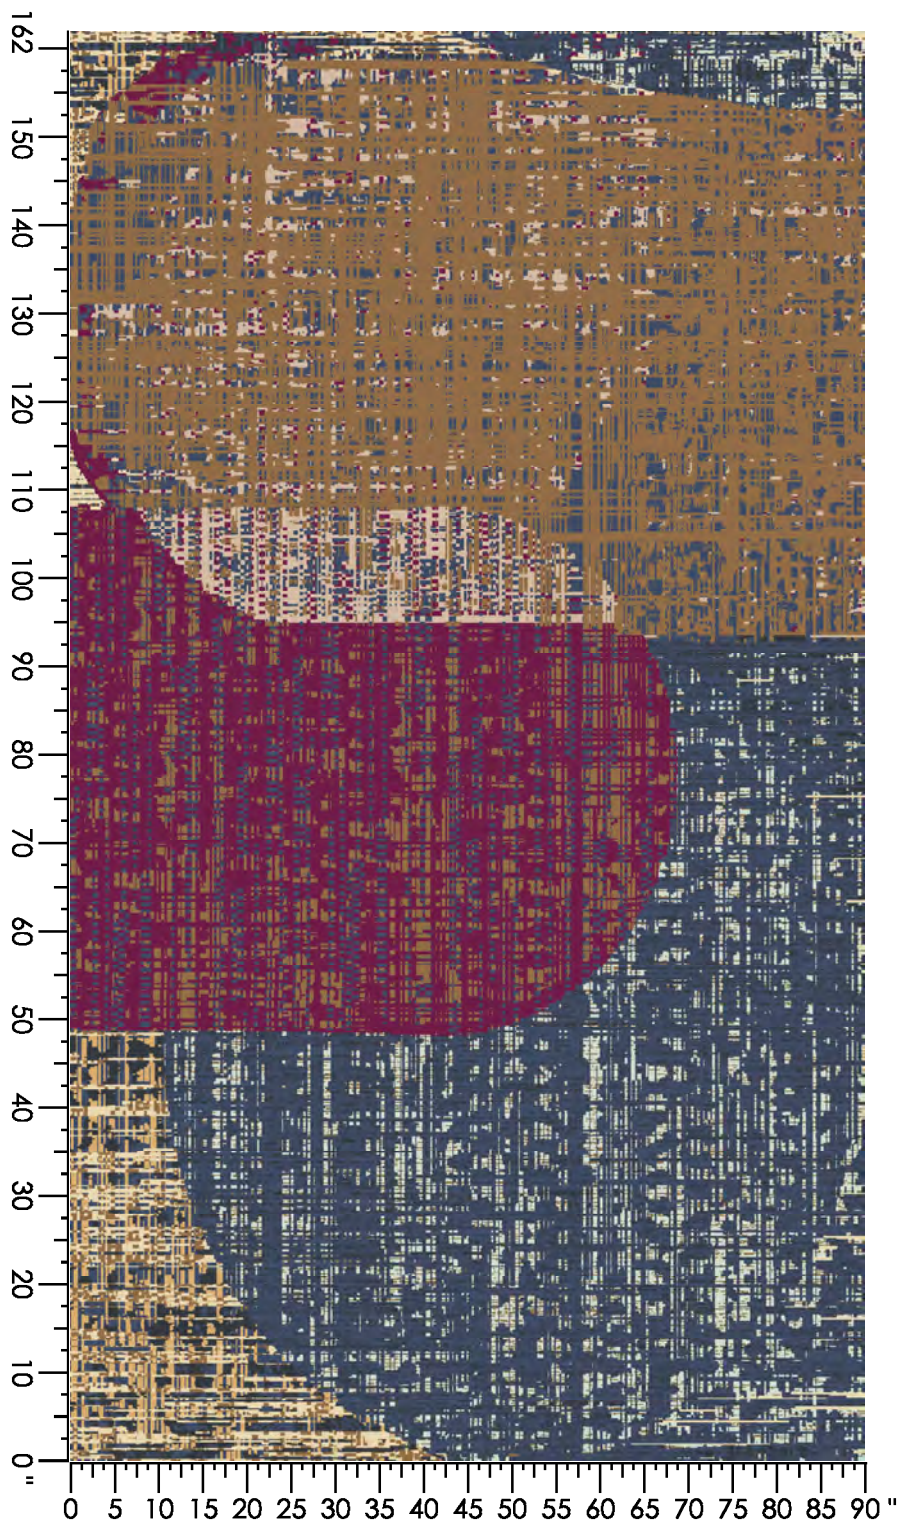

Design Number: LP2049 LD

Design Size: 90.00"W x 162.00"L

Repeat Type: CORRIDOR SPLIT

1 repeat shown- not to scale

1	2	3	4	5	6	7	8
8004C	2512C	X427C	3009C	3503L	3537C	4526C	3004C
8.45%	15.84%	32.72%	31.03%	1.24%	3.66%	4.82%	2.24%