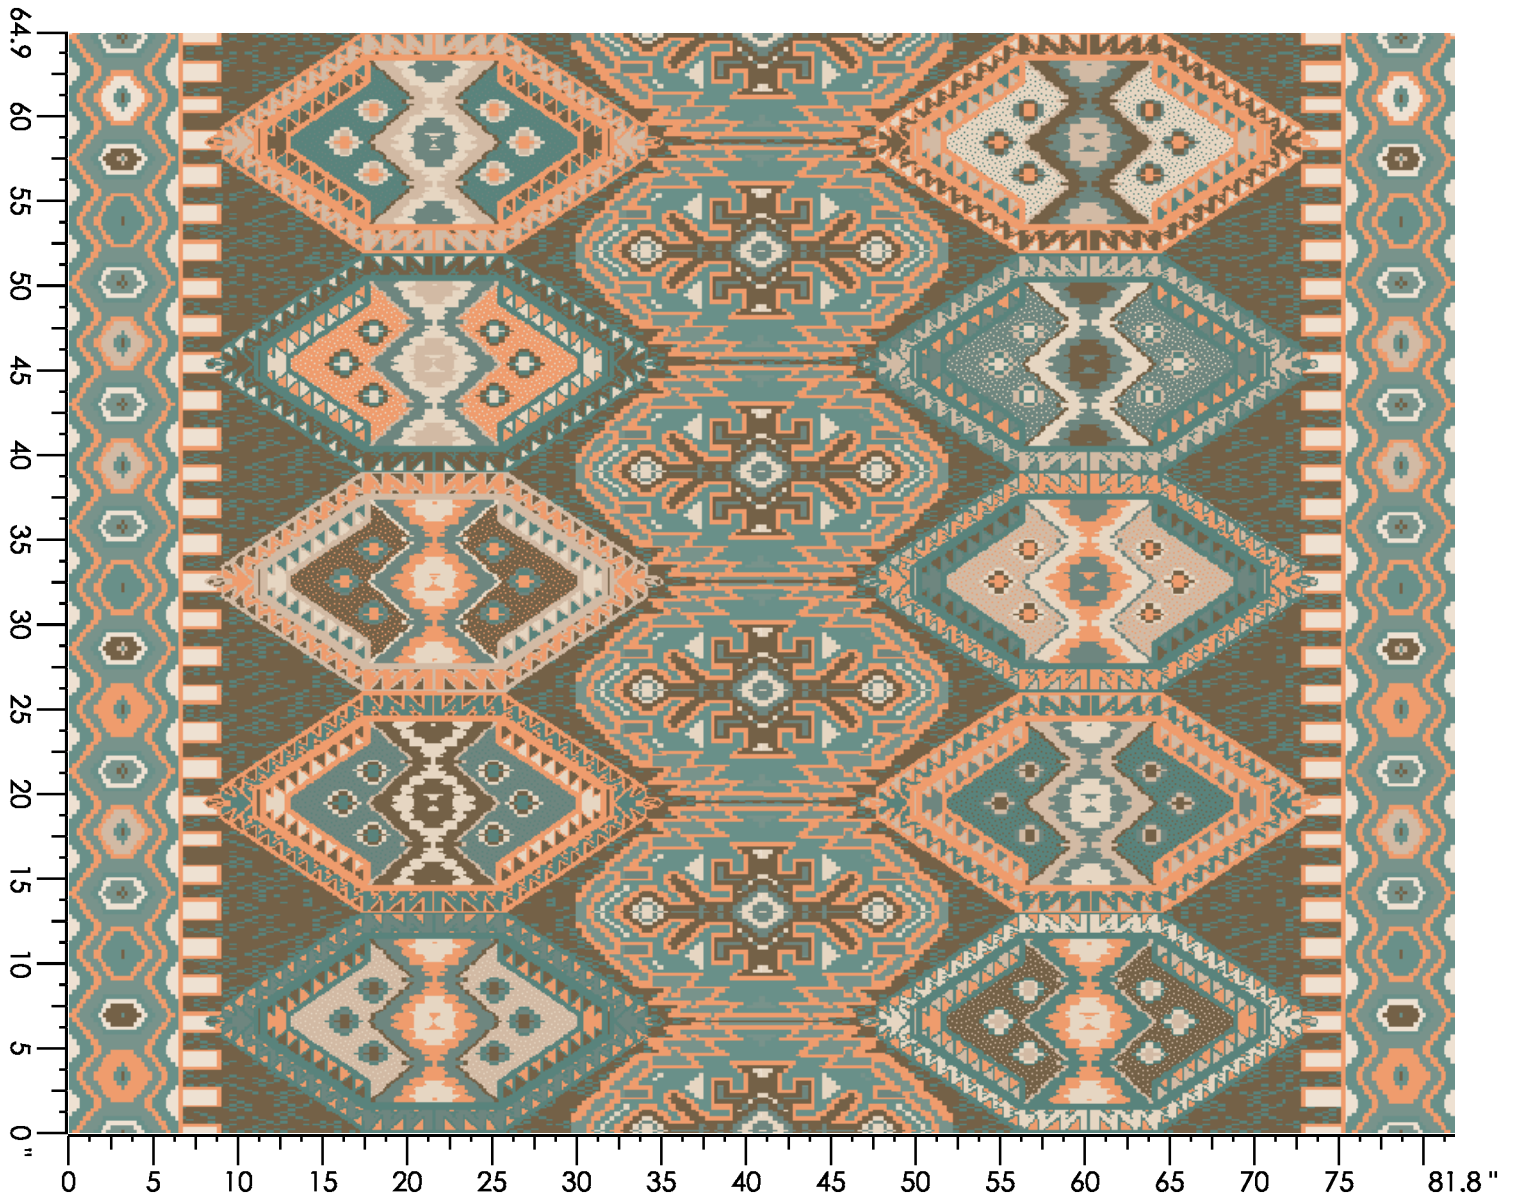

Design Number: V1124

Design Size: 81.82"W x 64.91"L

Repeat Type: LENGTH ONLY

1 repeat shown- not to scale

custom HOSPITALITY

1	2	3	4	5	6	21	24	25
3543C	3537C	2514C	4016C	5523C	8523C	3543L	4016L	5523L
6.67%	7.27%	21.25%	7.03%	14.17%	21.29%	4.04%	7.73%	10.57%