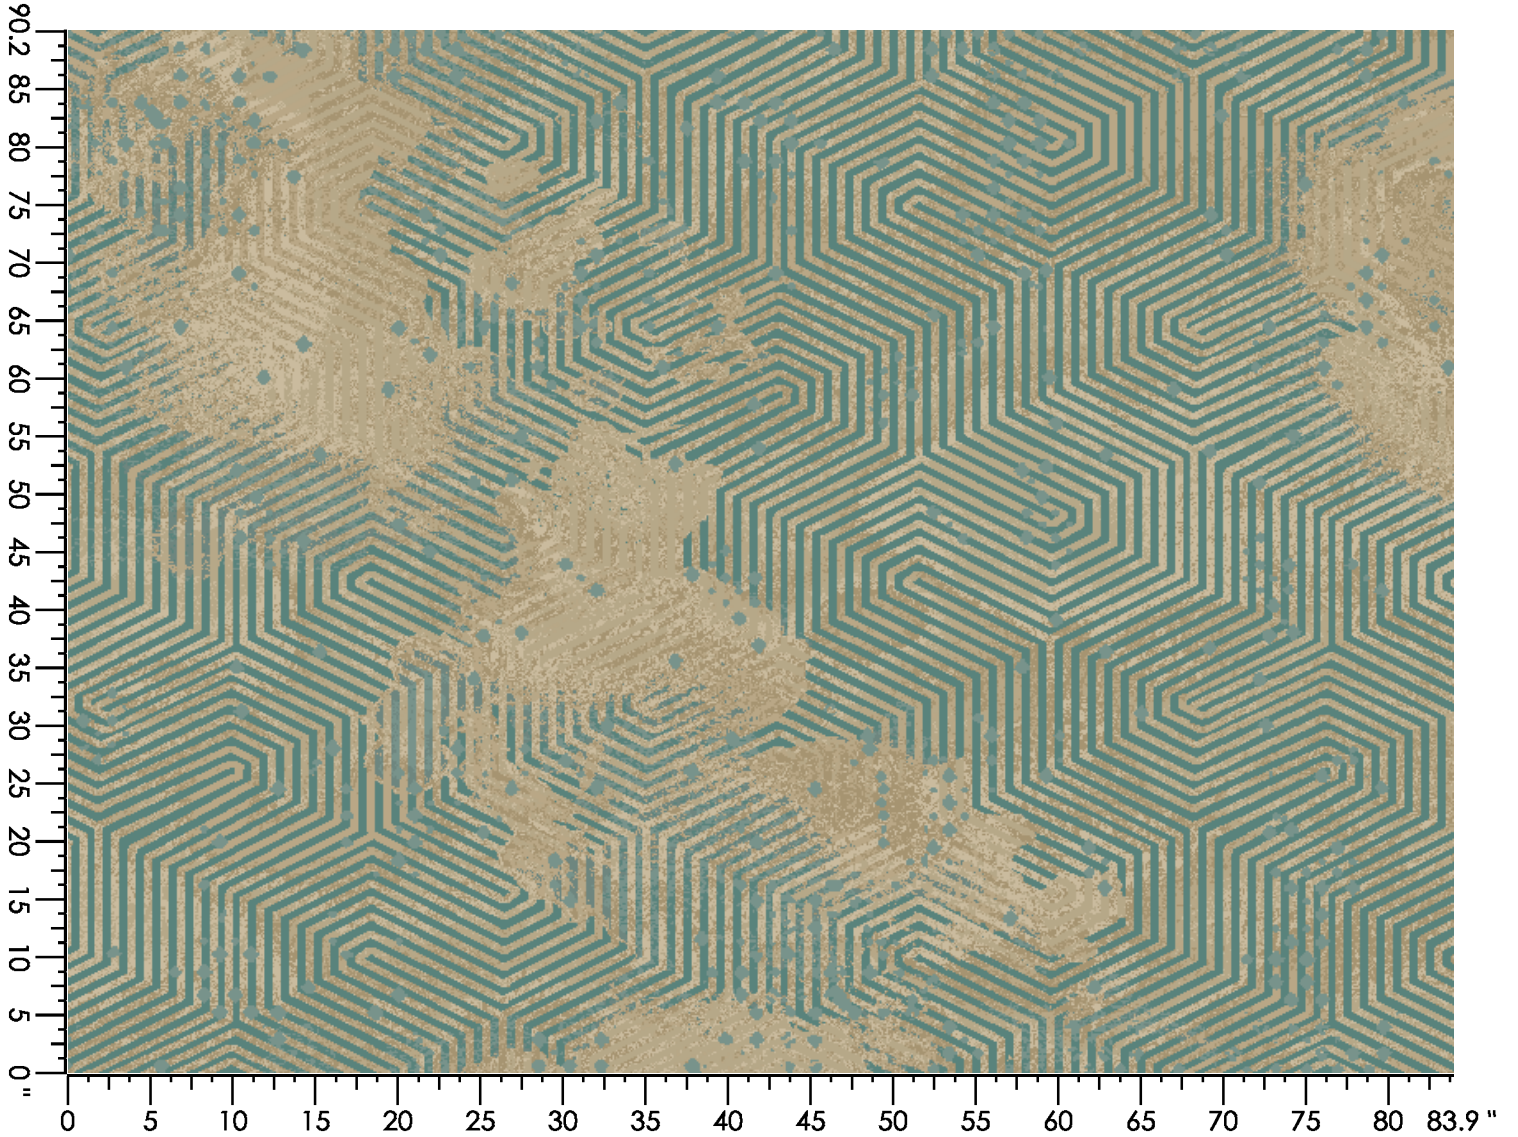

Design Number: IN1442

Design Size: 84.00"W x 90.29"L

Repeat Type: SIDE MATCH

custom HOSPITALITY

1 repeat shown- not to scale

2	3	4	5	6	7	8
5523C	4016L	4016C	3524L	3524C	3526L	3526C
31.12%	6.67%	2.31%	12.86%	15.94%	15.54%	15.55%