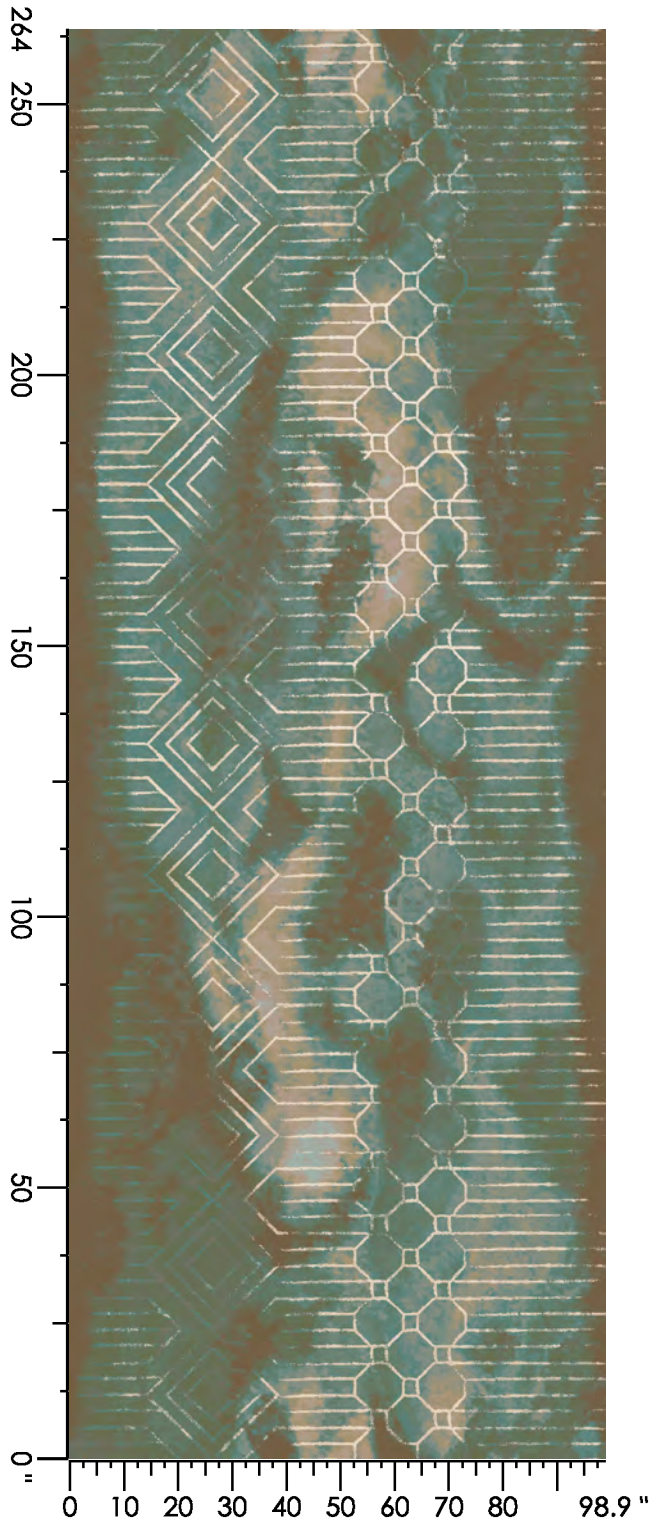

custom HOSPITALITY

1 repeat shown- not to scale

1 3543C 3.45%	2 3537C 2.28%	3 4525C 0.40%	4 X399C 1.93%	5 3524C 4.07%	6 4501C 10.09%	7 4016C 10.92%	8 5523C 22.73%	9 4007 17.15%	10 8523C 24.79%
21 3543L	22 3537L