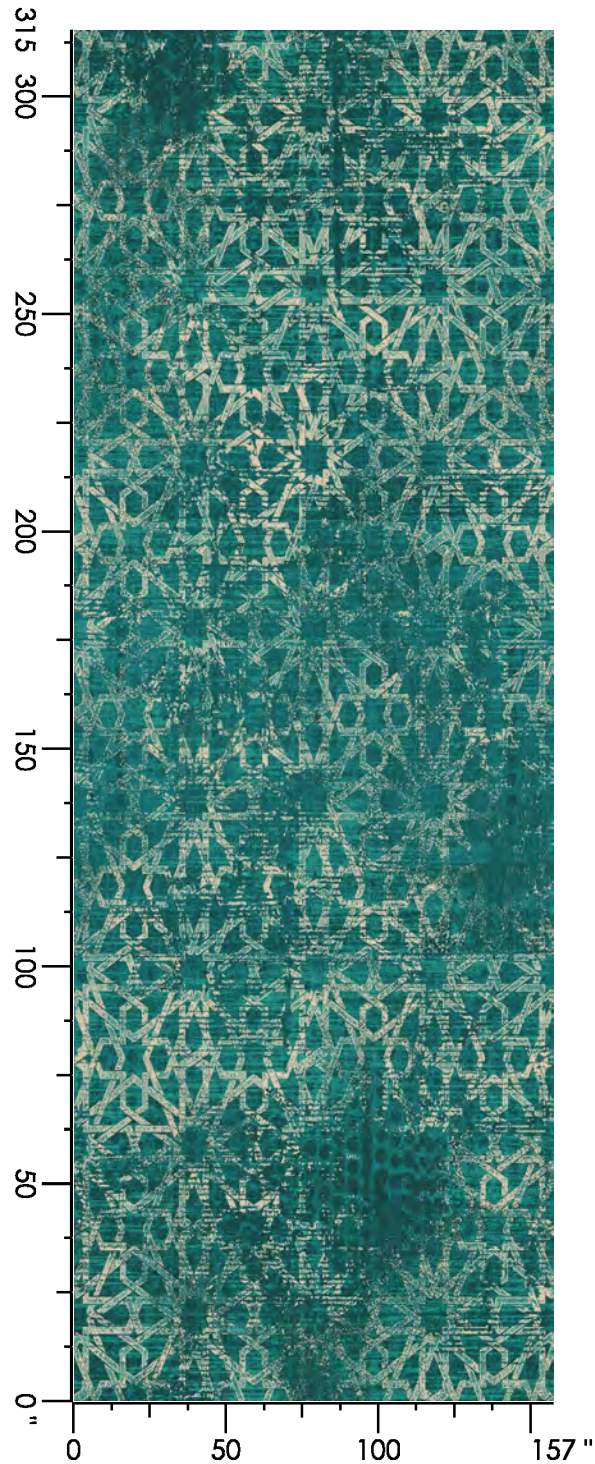

1 repeat shown- not to scale

1	2	3	4	5	6	7	8	9
G652	F652	E654	E880	D767	K766	K765	E766	C880
2.61%	6.39%	8.92%	19.26%	23.04%	4.06%	16.92%	2.42%	16.37%

Design Number: AX3043-9

(S19245A-ES01)

Design Size: 72.00"W x 72.00"L

Design Number: AX3044-9

Design Size: 36.00"W x 36.57"L

Repeat Type: Side Match

1 repeat shown- not to scale

custom HOSPITALITY

1	2	3	4	5
H764	G657	K990	E558	D762
31.48%	6.87%	34.65%	14.01%	12.99%

Design Number: V728

Design Number: V604

Design Size: 72.00"W x 36.00"L

Repeat Type: Side Match

1 repeat shown- not to scale

custom HOSPITALITY

1 4512C 3.23%	3 3504C 4.37%	4 2514C 3.95%	5 4525L 5.32%	6 X399L 0.96%	7 4512C 7.55%	8 4089C 27.83%	21 4512L 4.36%	22 M3517L 5.25%	23 3504L 6.71%
24 2514L 4.47%	25 4525C 6.77%	27 4512L 1.61%	28 4089L 17.60%						

Design Number:

AX481-10

Design Size: 157.71"W x 315.60"L

custom HOSPITALITY

Repeat Type: SIDE MATCH

1 repeat shown- not to scale

1 C880 26.81%	2 M983 7.90%	3 E654 1.38%	4 N982 24.39%	5 F652 4.73%	6 D880 1.53%	7 K981 0.48%	8 M982 5.42%	9 F654 9.52%	10 G652 4.54%
11 L982 1.29%	12 E880 12.03%								