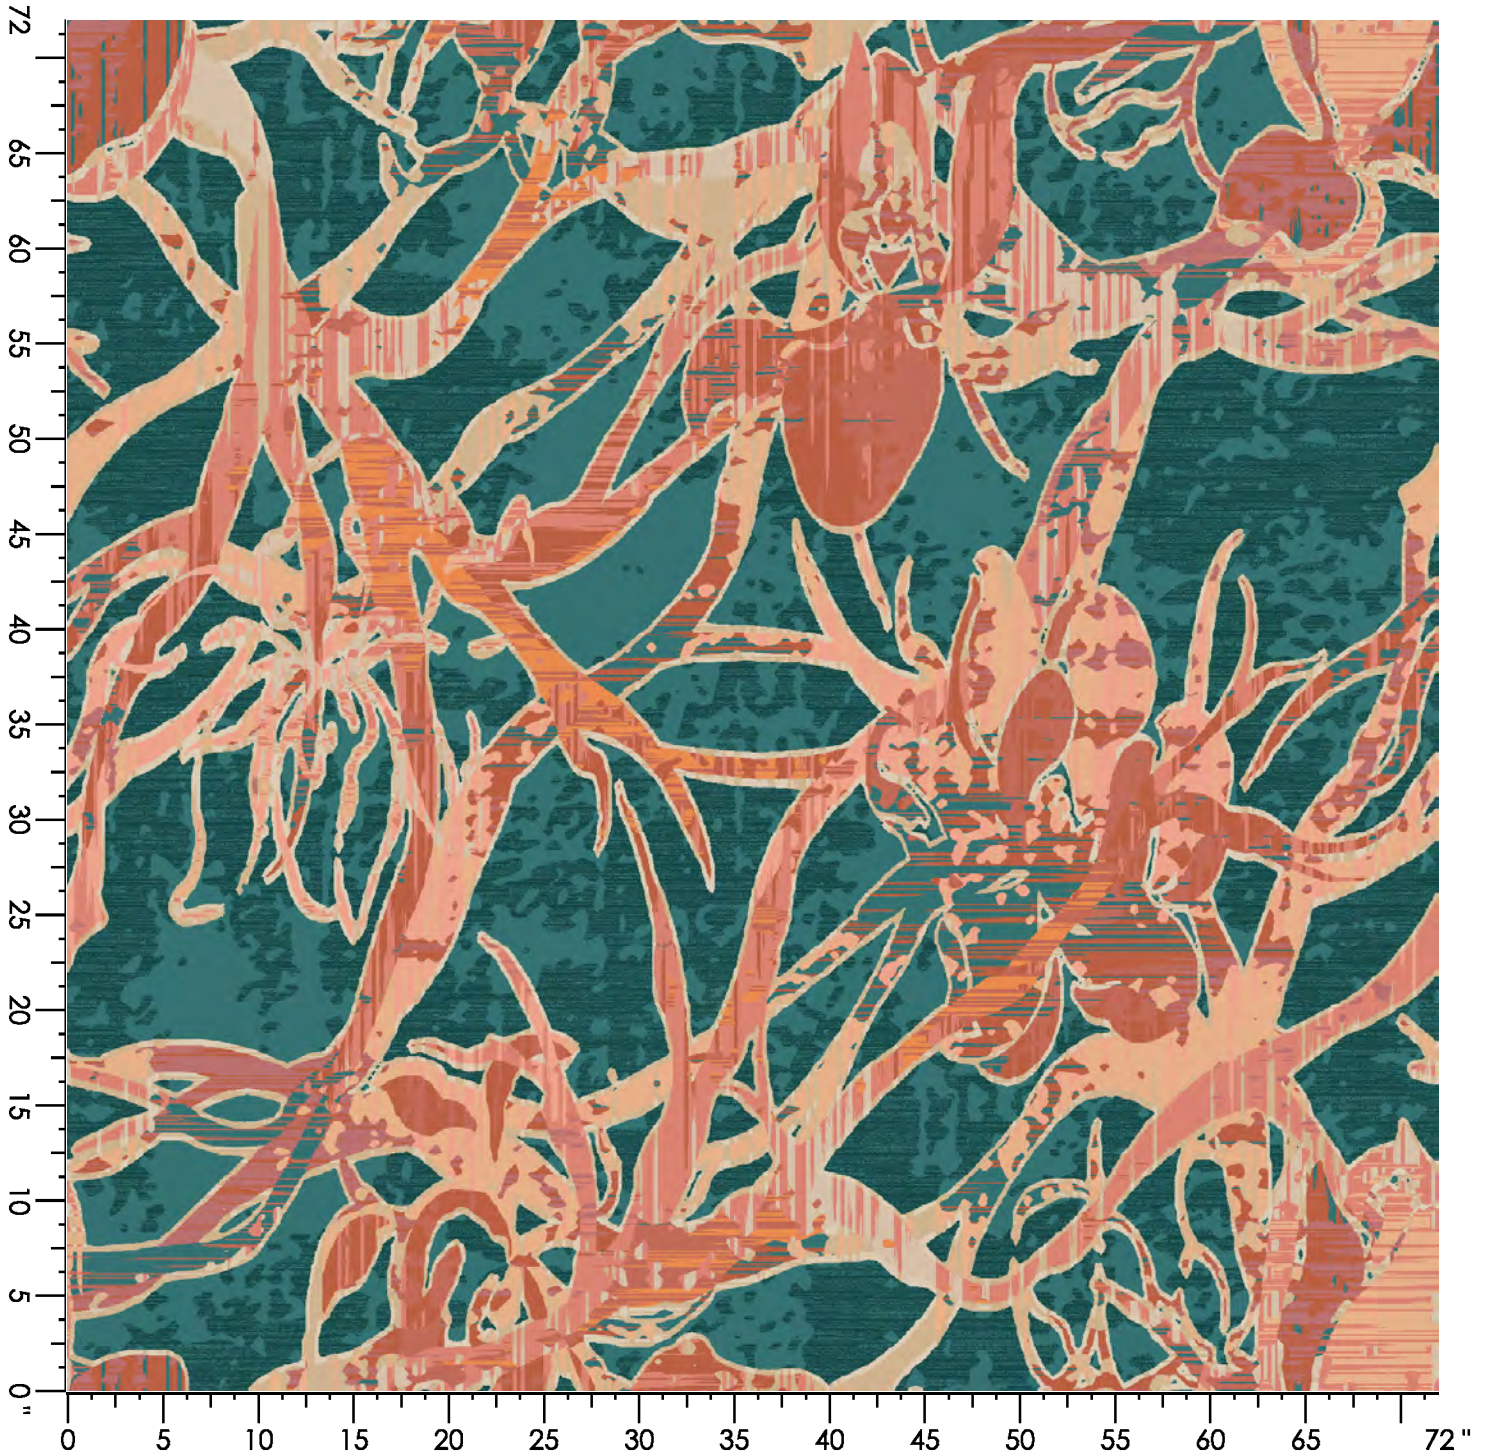

1 repeat shown- not to scale

1	2	3	4	5	6	7	8	9
G652	F652	E654	E880	D767	K766	K765	E766	C880
2.61%	6.39%	8.92%	19.26%	23.04%	4.06%	16.92%	2.42%	16.37%

Design Number: AX3043-9

(S19245A-ES01)

Design Size: 72.00"W x 72.00"L

Design Number: AX3044-9

Design Size: 36.00"W x 36.57"L

Repeat Type: Side Match

1 repeat shown- not to scale

custom HOSPITALITY

1	2	3	4	5
H764	G657	K990	E558	D762
31.48%	6.87%	34.65%	14.01%	12.99%

Design Number: V728

Design Number: V604

Design Size: 72.00"W x 36.00"L

Repeat Type: Side Match

1 repeat shown- not to scale

custom HOSPITALITY

1 4512C 3.23%	3 3504C 4.37%	4 2514C 3.95%	5 4525L 5.32%	6 X399L 0.96%	7 4512C 7.55%	8 4089C 27.83%	21 4512L 4.36%	22 M3517L 5.25%	23 3504L 6.71%
24 2514L 4.47%	25 4525C 6.77%	27 4512L 1.61%	28 4089L 17.60%						

Design Number:

AX481-10

Design Size: 157.71"W x 315.60"L

custom HOSPITALITY

Repeat Type: SIDE MATCH

1 repeat shown- not to scale

1 C880 26.81%	2 M983 7.90%	3 E654 1.38%	4 N982 24.39%	5 F652 4.73%	6 D880 1.53%	7 K981 0.48%	8 M982 5.42%	9 F654 9.52%	10 G652 4.54%
11 L982 1.29%	12 E880 12.03%								