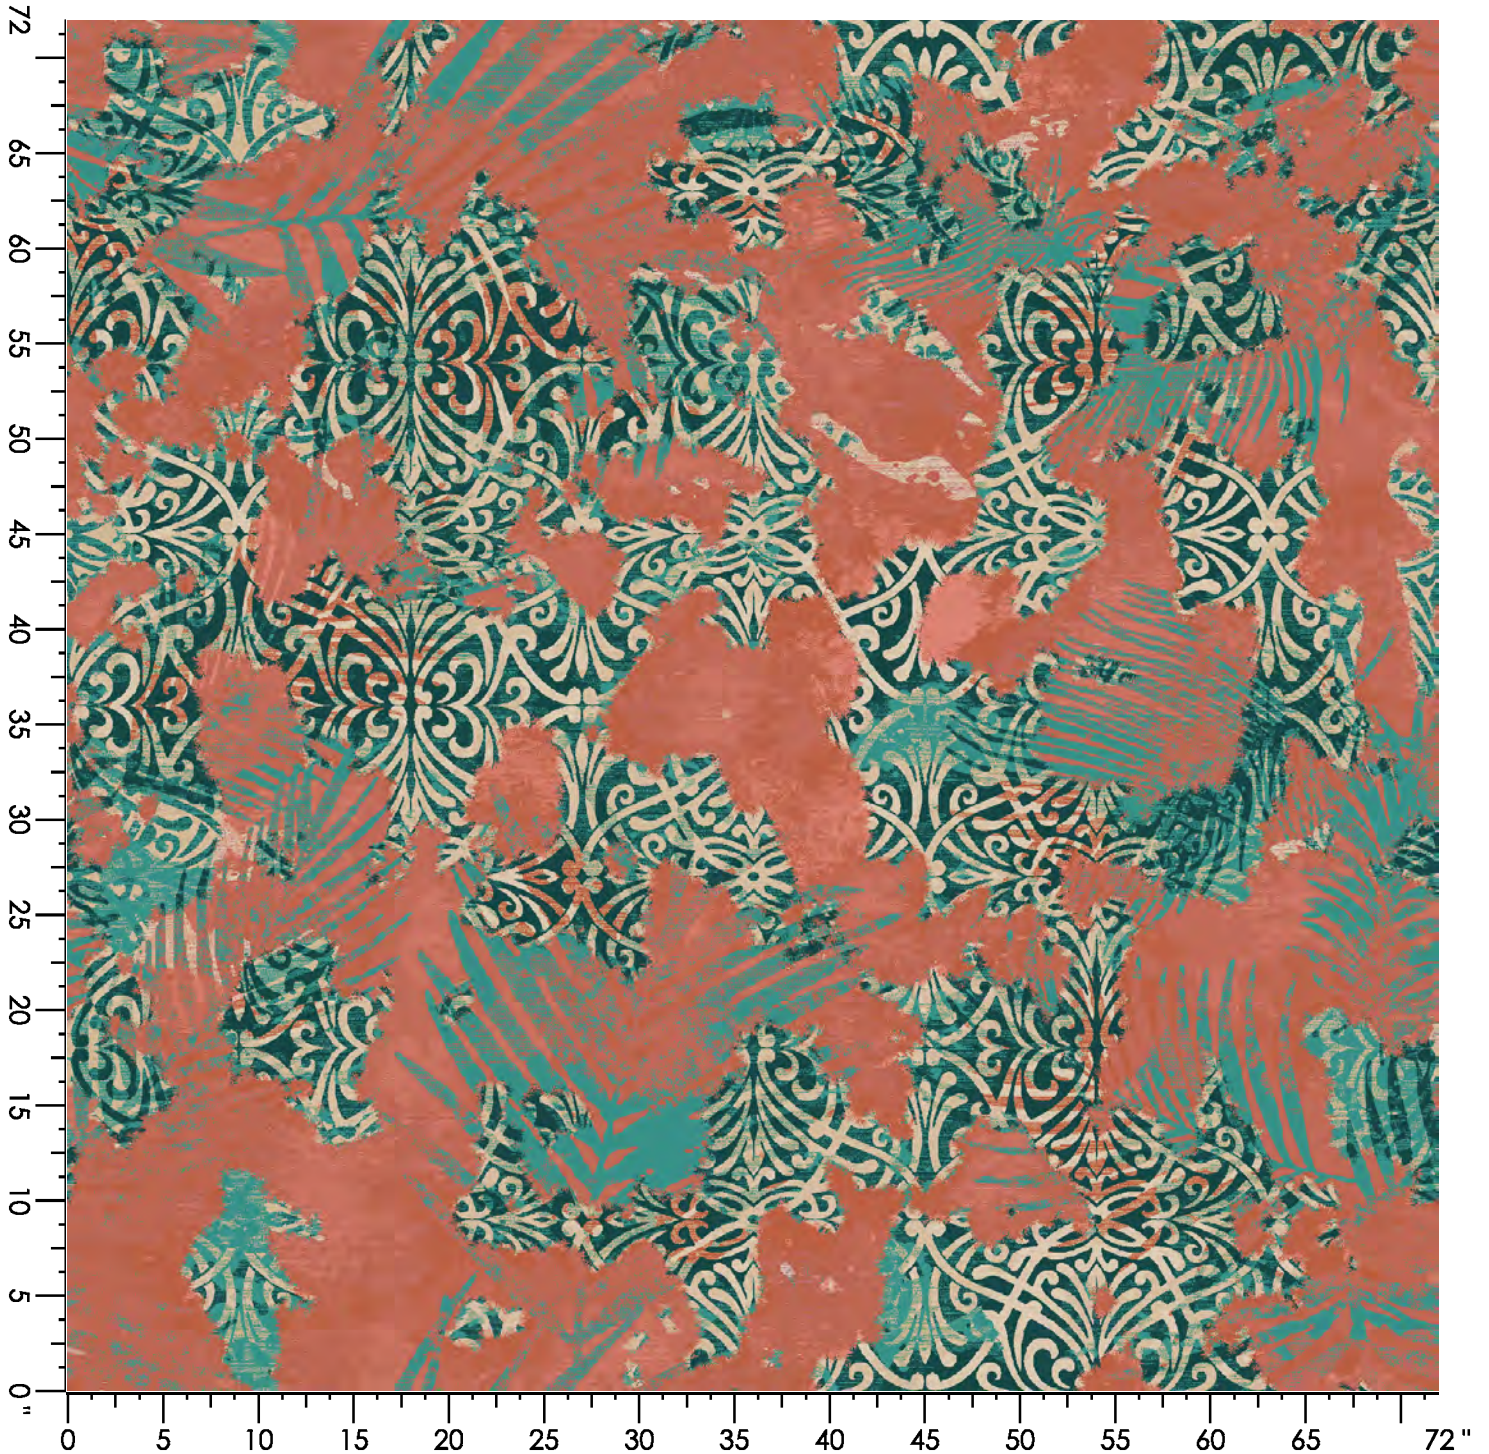

1 repeat shown- not to scale

1	2	3	4	5	6	7	8	9
G652	F652	E654	E880	D767	K766	K765	E766	C880
2.61%	6.39%	8.92%	19.26%	23.04%	4.06%	16.92%	2.42%	16.37%

Design Number: AX3043-9

(S19245A-ES01)

Design Size: 72.00"W x 72.00"L

Design Number: AX3044-9

Design Size: 36.00"W x 36.57"L

Repeat Type: Side Match

1 repeat shown- not to scale

custom HOSPITALITY

1	2	3	4	5
H764	G657	K990	E558	D762
31.48%	6.87%	34.65%	14.01%	12.99%

Design Number: V728

Design Number: V604

Design Size: 72.00"W x 36.00"L

Repeat Type: Side Match

1 repeat shown- not to scale

custom HOSPITALITY

1 4512C 3.23%	3 3504C 4.37%	4 2514C 3.95%	5 4525L 5.32%	6 X399L 0.96%	7 4512C 7.55%	8 4089C 27.83%	21 4512L 4.36%	22 M3517L 5.25%	23 3504L 6.71%
24 2514L 4.47%	25 4525C 6.77%	27 4512L 1.61%	28 4089L 17.60%						

Design Number:

AX481-10

Design Size: 157.71"W x 315.60"L

custom HOSPITALITY

Repeat Type: SIDE MATCH

1 repeat shown- not to scale

1 C880 26.81%	2 M983 7.90%	3 E654 1.38%	4 N982 24.39%	5 F652 4.73%	6 D880 1.53%	7 K981 0.48%	8 M982 5.42%	9 F654 9.52%	10 G652 4.54%
11 L982 1.29%	12 E880 12.03%								