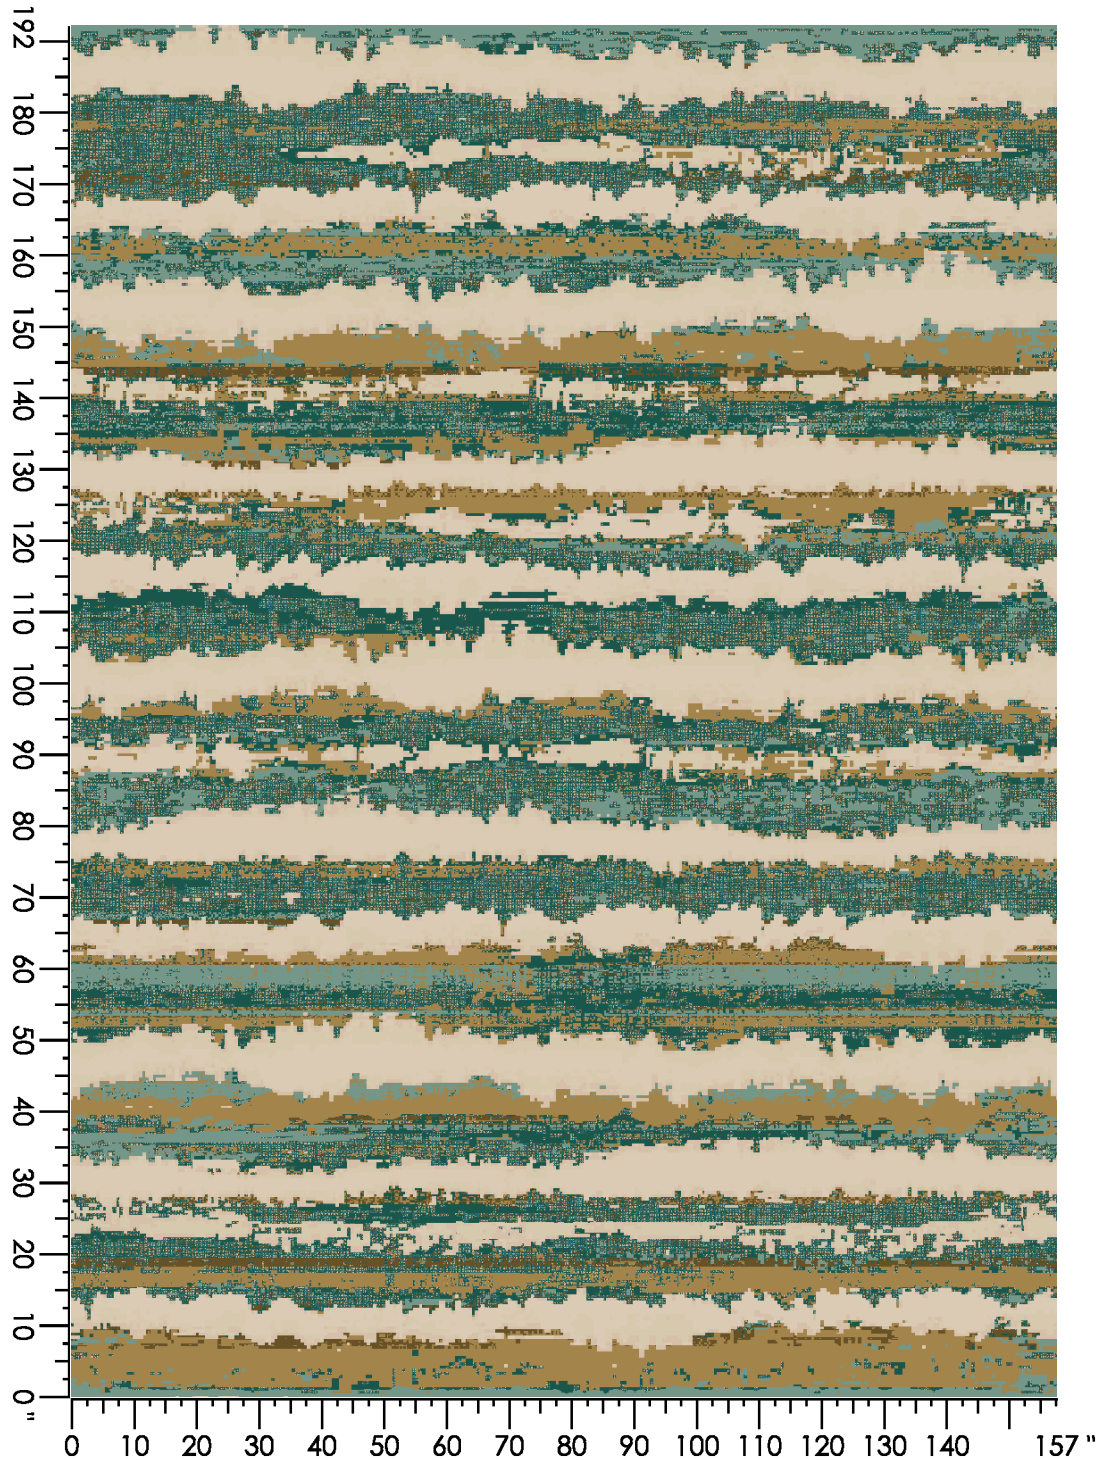

Design Number: AX297-8

Design Size: 157.71"W x 192.13"L

Repeat Type: SIDE MATCH

custom HOSPITALITY

1 repeat shown- not to scale

1	2	3	4	5	6	7	8	9
M983	K981	D879	K990	M990	G652	F654	F652	E654
16.73%	8.54%	8.34%	16.30%	6.00%	20.28%	11.13%	8.36%	4.32%