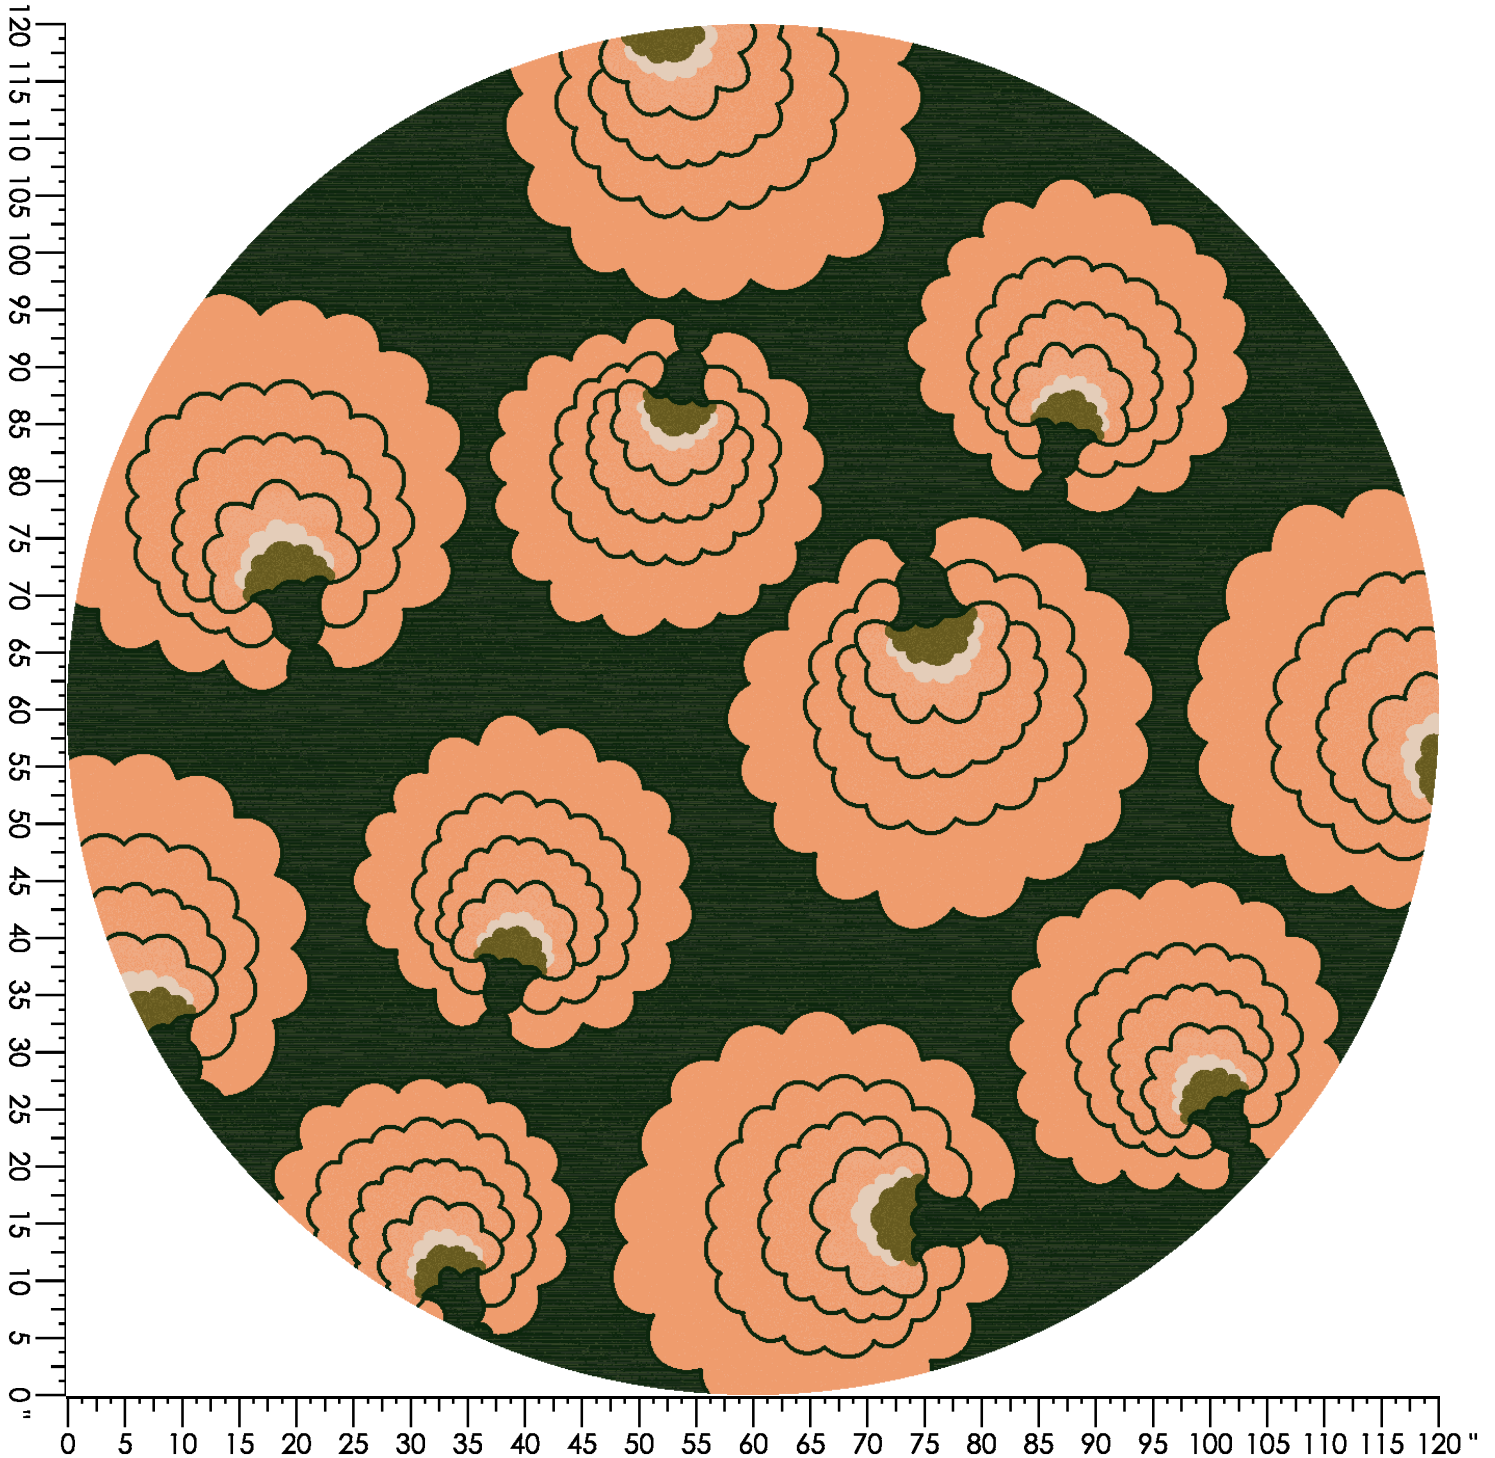

Design Number: V604

Design Size: 72.00"W x 36.00"L

Repeat Type: Side Match

1 repeat shown- not to scale

custom HOSPITALITY

1 4512C 3.23%	3 3504C 4.37%	4 2514C 3.95%	5 4525L 5.32%	6 X399L 0.96%	7 4512C 7.55%	8 4089C 27.83%	21 4512L 4.36%	22 M3517L 5.25%	23 3504L 6.71%
24 2514L 4.47%	25 4525C 6.77%	27 4512L 1.61%	28 4089L 17.60%						

Design Number:

AX481-10

Design Size: 157.71"W x 315.60"L

custom HOSPITALITY

Repeat Type: SIDE MATCH

1 repeat shown- not to scale

1 C880 26.81%	2 M983 7.90%	3 E654 1.38%	4 N982 24.39%	5 F652 4.73%	6 D880 1.53%	7 K981 0.48%	8 M982 5.42%	9 F654 9.52%	10 G652 4.54%
11 L982 1.29%	12 E880 12.03%								