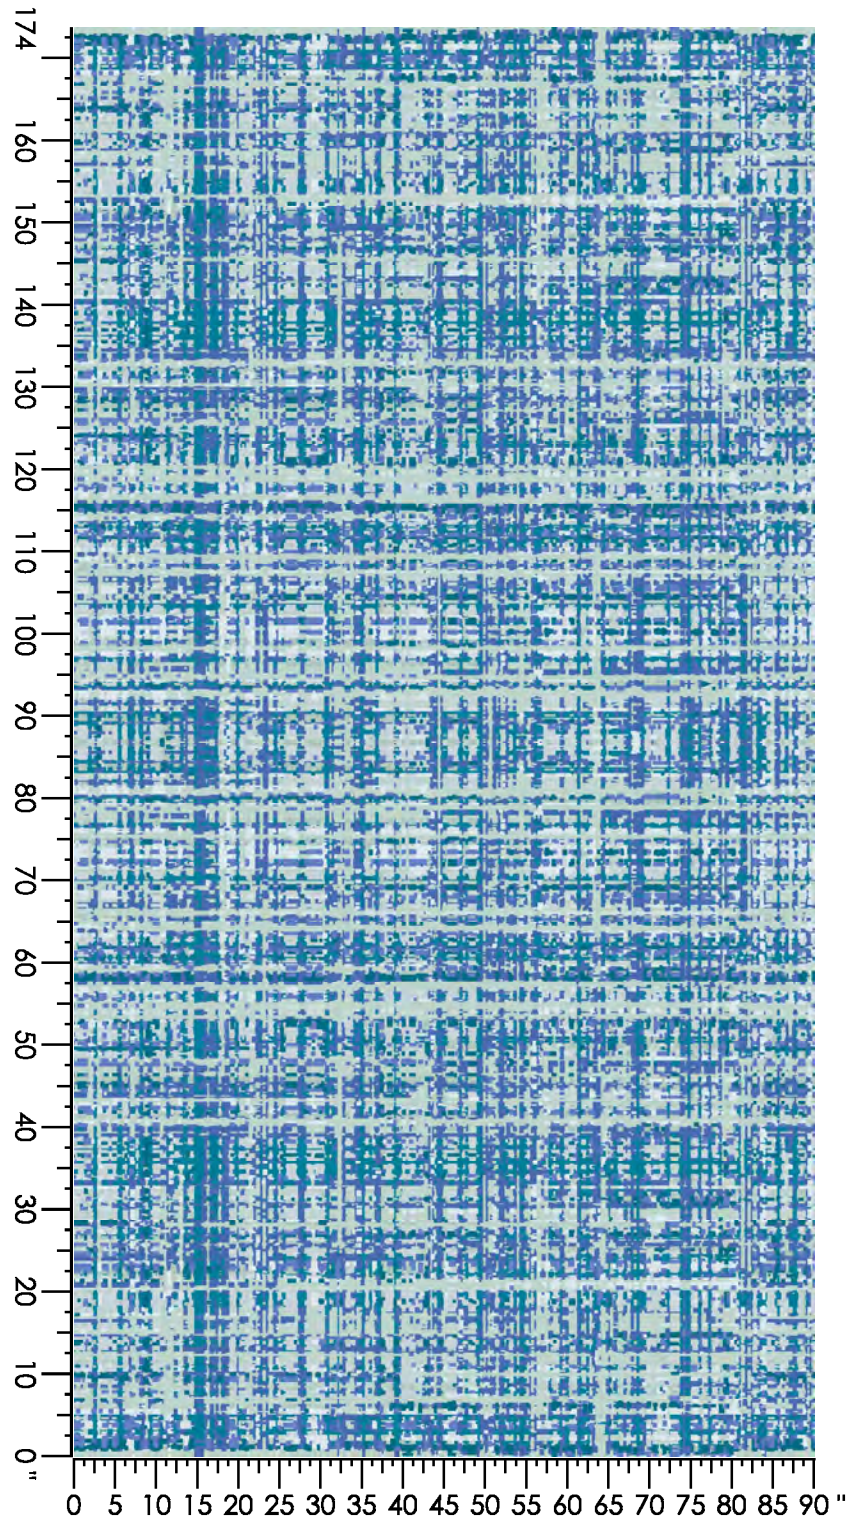

Design Number: IN2540

Design Size: 90.00"W x 173.71"L

Repeat Type: STRAIGHT

1 repeat shown- not to scale

1	2	3	4	21	22	23	24
5521C	5520C	5051C	5524C	5521L	5520L	5051L	5524L
24.42%	3.98%	5.38%	11.17%	5.94%	28.01%	12.97%	8.12%