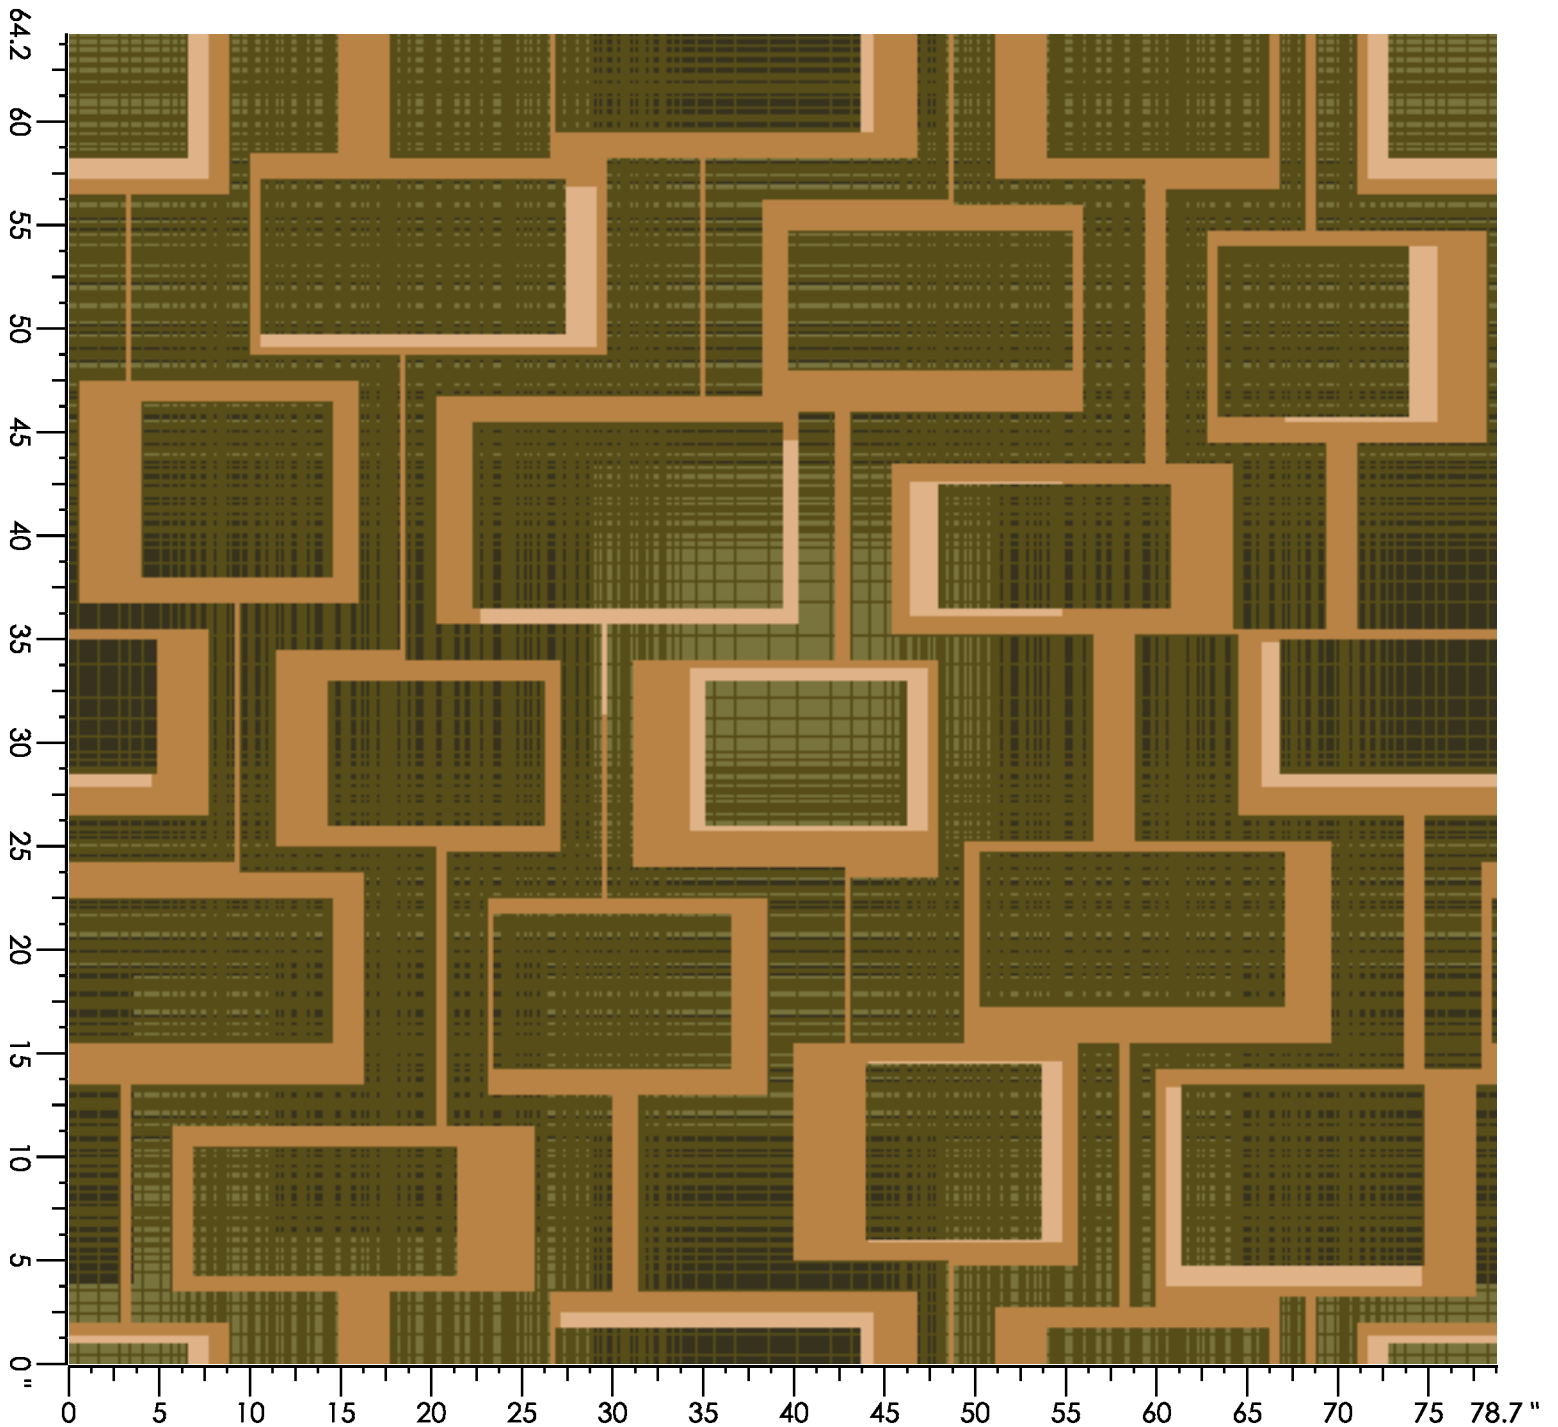

Design Number: AX2061-8 SS

Design Size: 78.86"W x 64.25"L

Repeat Type: SIDE MATCH

1 repeat shown- not to scale