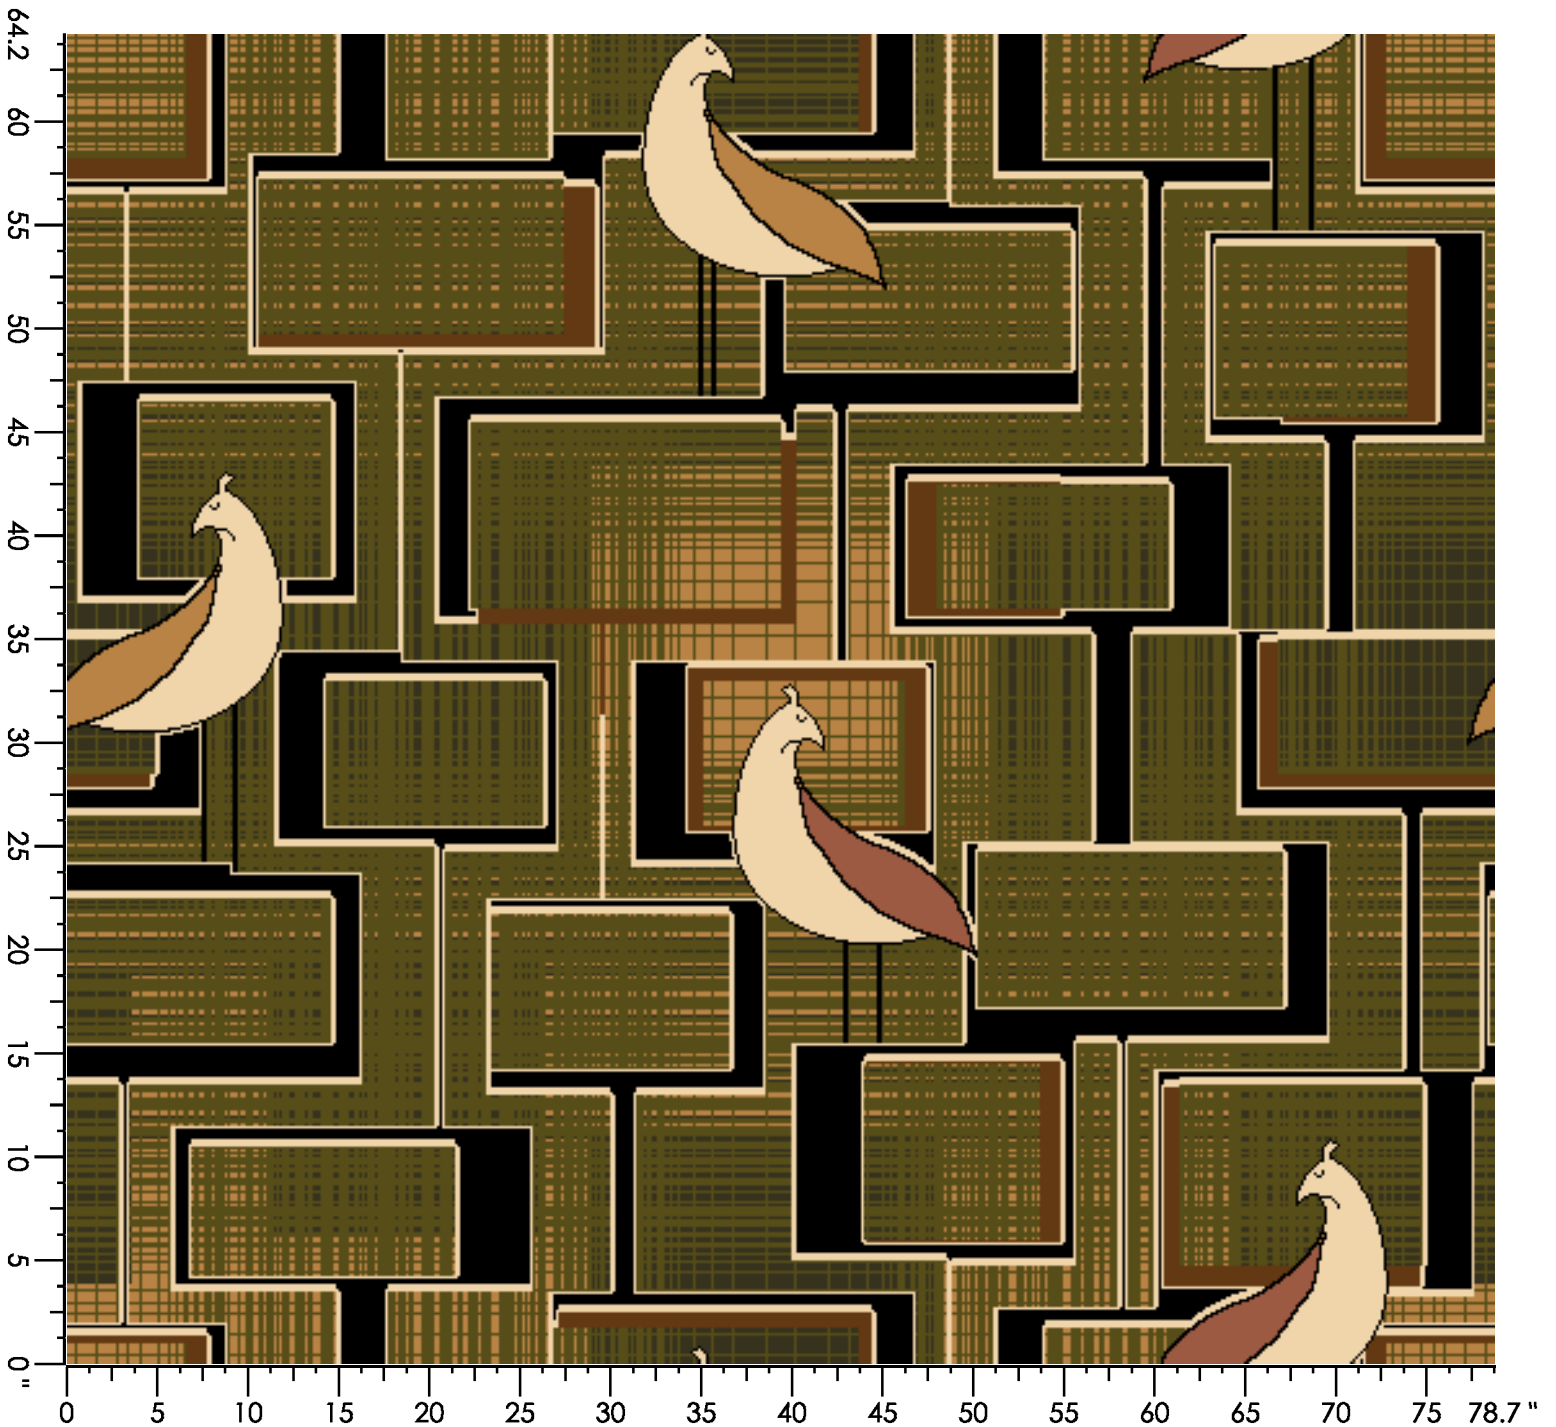

Design Number: AX2063-8 SS

Design Size: 78.86"W x 64.25"L

Repeat Type: SIDE MATCH

1 repeat shown- not to scale

1	2	3	4	5	6	7
K761	L988	K657	N763	A655	N989	E559
12.07%	50.78%	8.20%	0.87%	3.89%	8.12%	16.07%