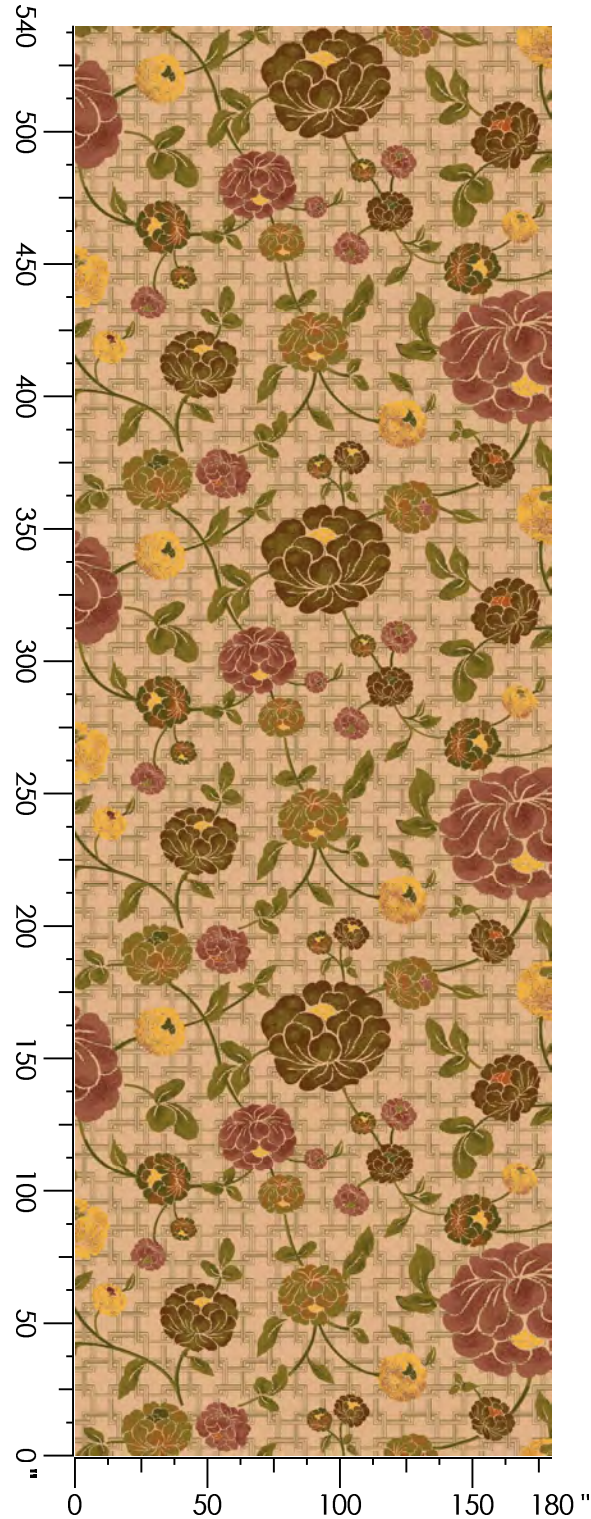

AX2105-9

IN6-1111

Design Number: AX757-7 AJ

Design Size: 39.43"W x 39.29"L

Repeat Type:

1 repeat shown- not to scale

1	2	3	4	5	6	7
E655	F988	B660	K657	L657	A659	H989
29.65%	2.59%	9.23%	33.88%	16.61%	4.43%	3.61%

Design Number: AX2060-8 SS

Design Size: 78.86"W x 180.00"L

Repeat Type: SIDE MATCH

1 repeat shown- not to scale

1	2	3	4	5	6	7	8	9	10
K761	H762	L762	K657	L990	N763	L988	L988	C658	A655
5.81%	1.37%	12.39%	3.63%	14.97%	2.70%	17.13%	18.65%	2.78%	3.49%

Design Size: 78.86"W x 64.25"L

Repeat Type: SIDE MATCH

1 repeat shown- not to scale

1	2	3	4	5	6	7
K761	L988	K657	N763	A655	N989	E559
12.07%	50.78%	8.20%	0.87%	3.89%	8.12%	16.07%

Design Number: AX2064-7

Design Size: 180.00"W x 180.00"L

Repeat Type: Side Match

1 repeat shown- not to scale

1	2	3	4	5	6	7	8
L762	A655	L990	N763	C658	H658	L988	D658
55.49%	5.87%	11.77%	7.59%	2.37%	2.99%	12.39%	1.54%

Design Number: AX2065-9 Jb

Design Size: 78.86"W x 165.00"L