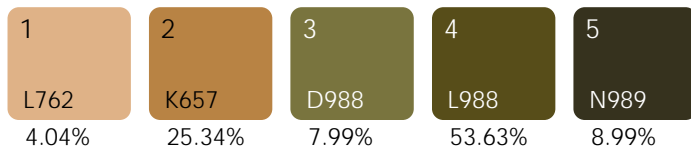

11
N989
17.08%

Design Number: AX2061-8 SS

Design Size: 78.86"W x 64.25"L

Repeat Type: SIDE MATCH

1 repeat shown- not to scale

Design Number: AX2062-9 SS

Design Size: 78.86"W x 78.78"L

Repeat Type: SIDE MATCH

1 x 1.5 repeats shown- not to sca

1	2	3	4	5	6	7	8	9	10
K761	H762	L762	L988	L988	K657	N763	L990	A655	C658
0.33%	22.73%	0.36%	1.35%	1.80%	6.91%	11.83%	25.44%	2.87%	14.84%

11
N989
11.52%

Design Number: AX2063-8 SS