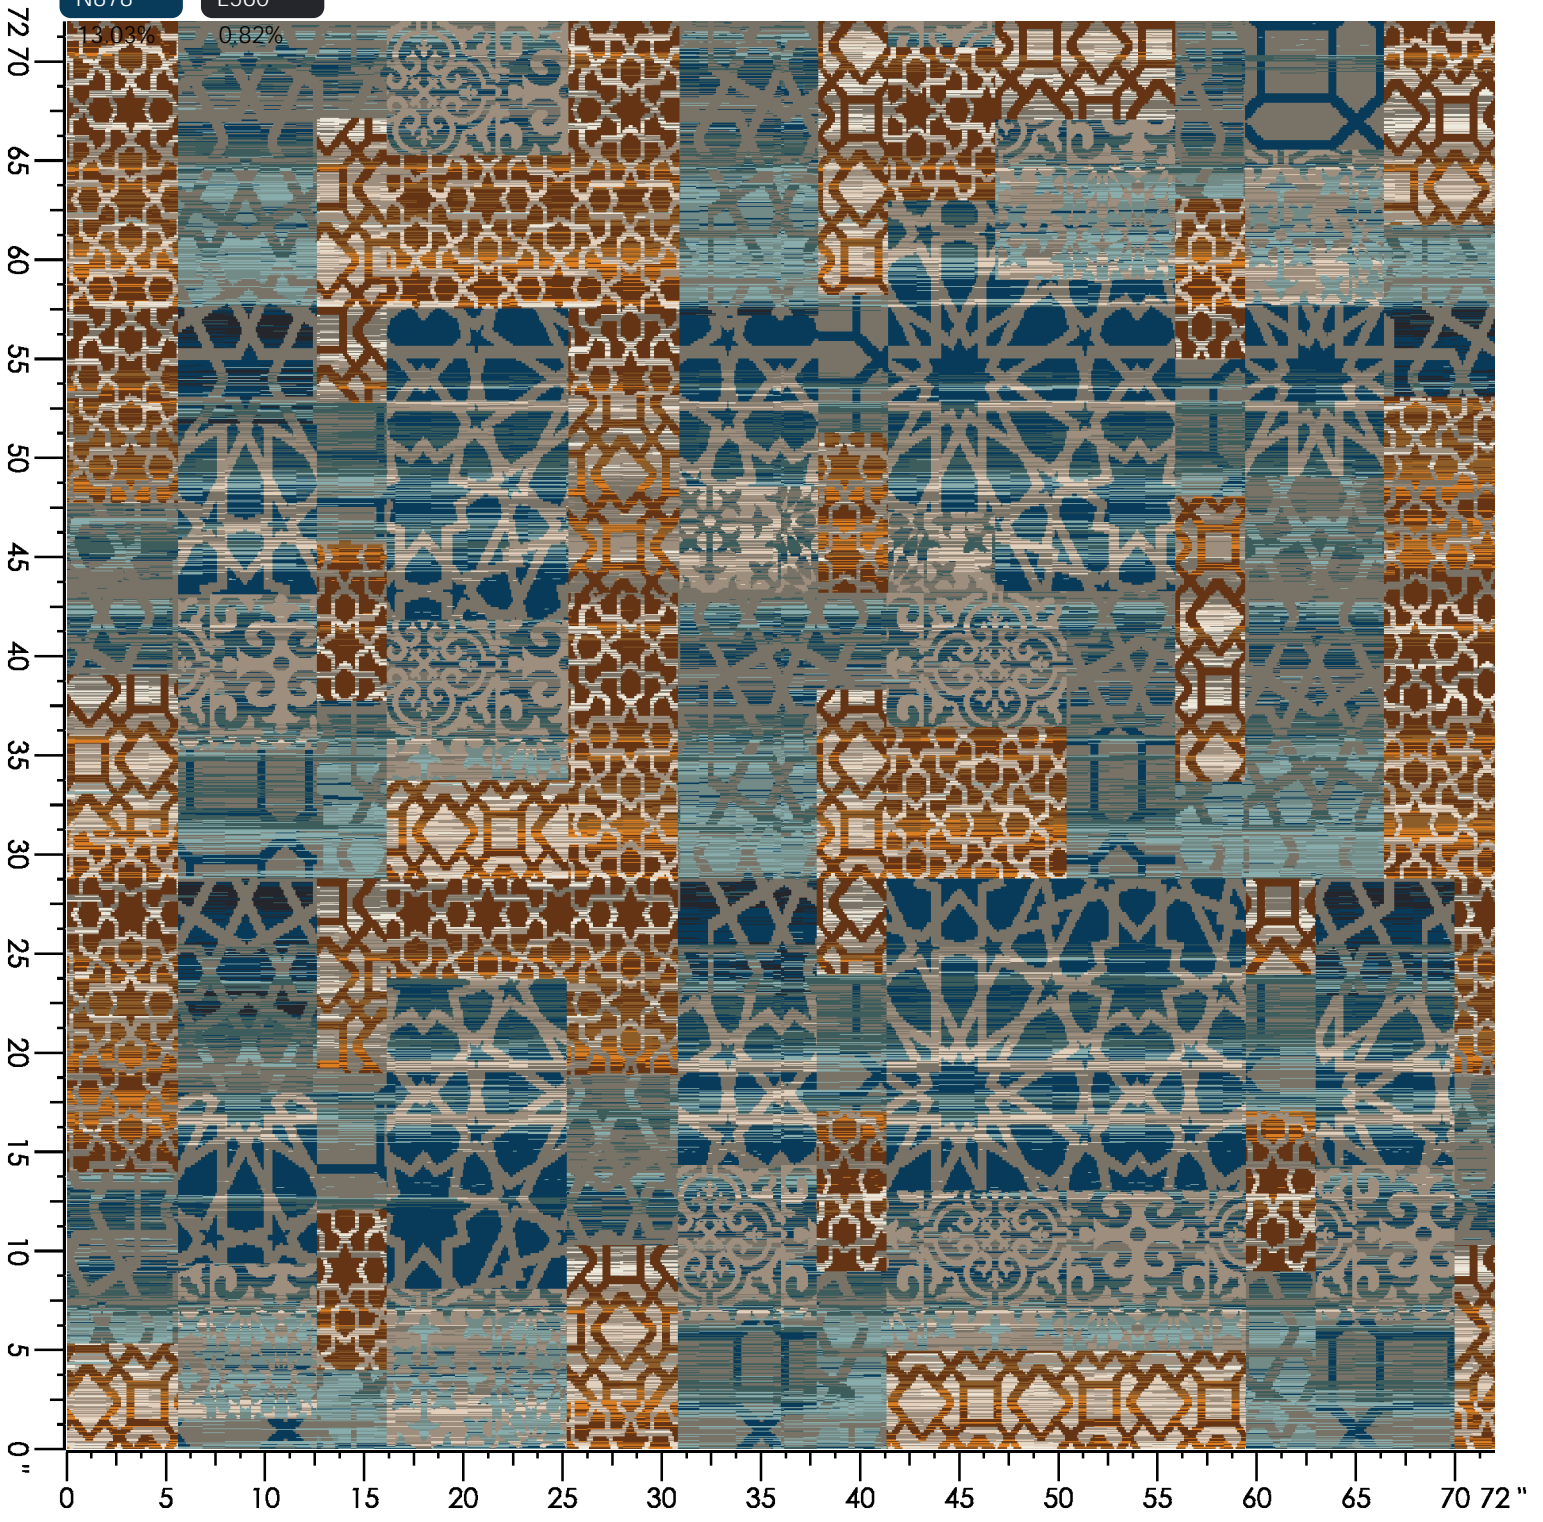

Design Number: INJ1103 jb

Design Size: 72.00"W x 72.00"L

Repeat Type: sidematch

1 repeat shown- not to scale