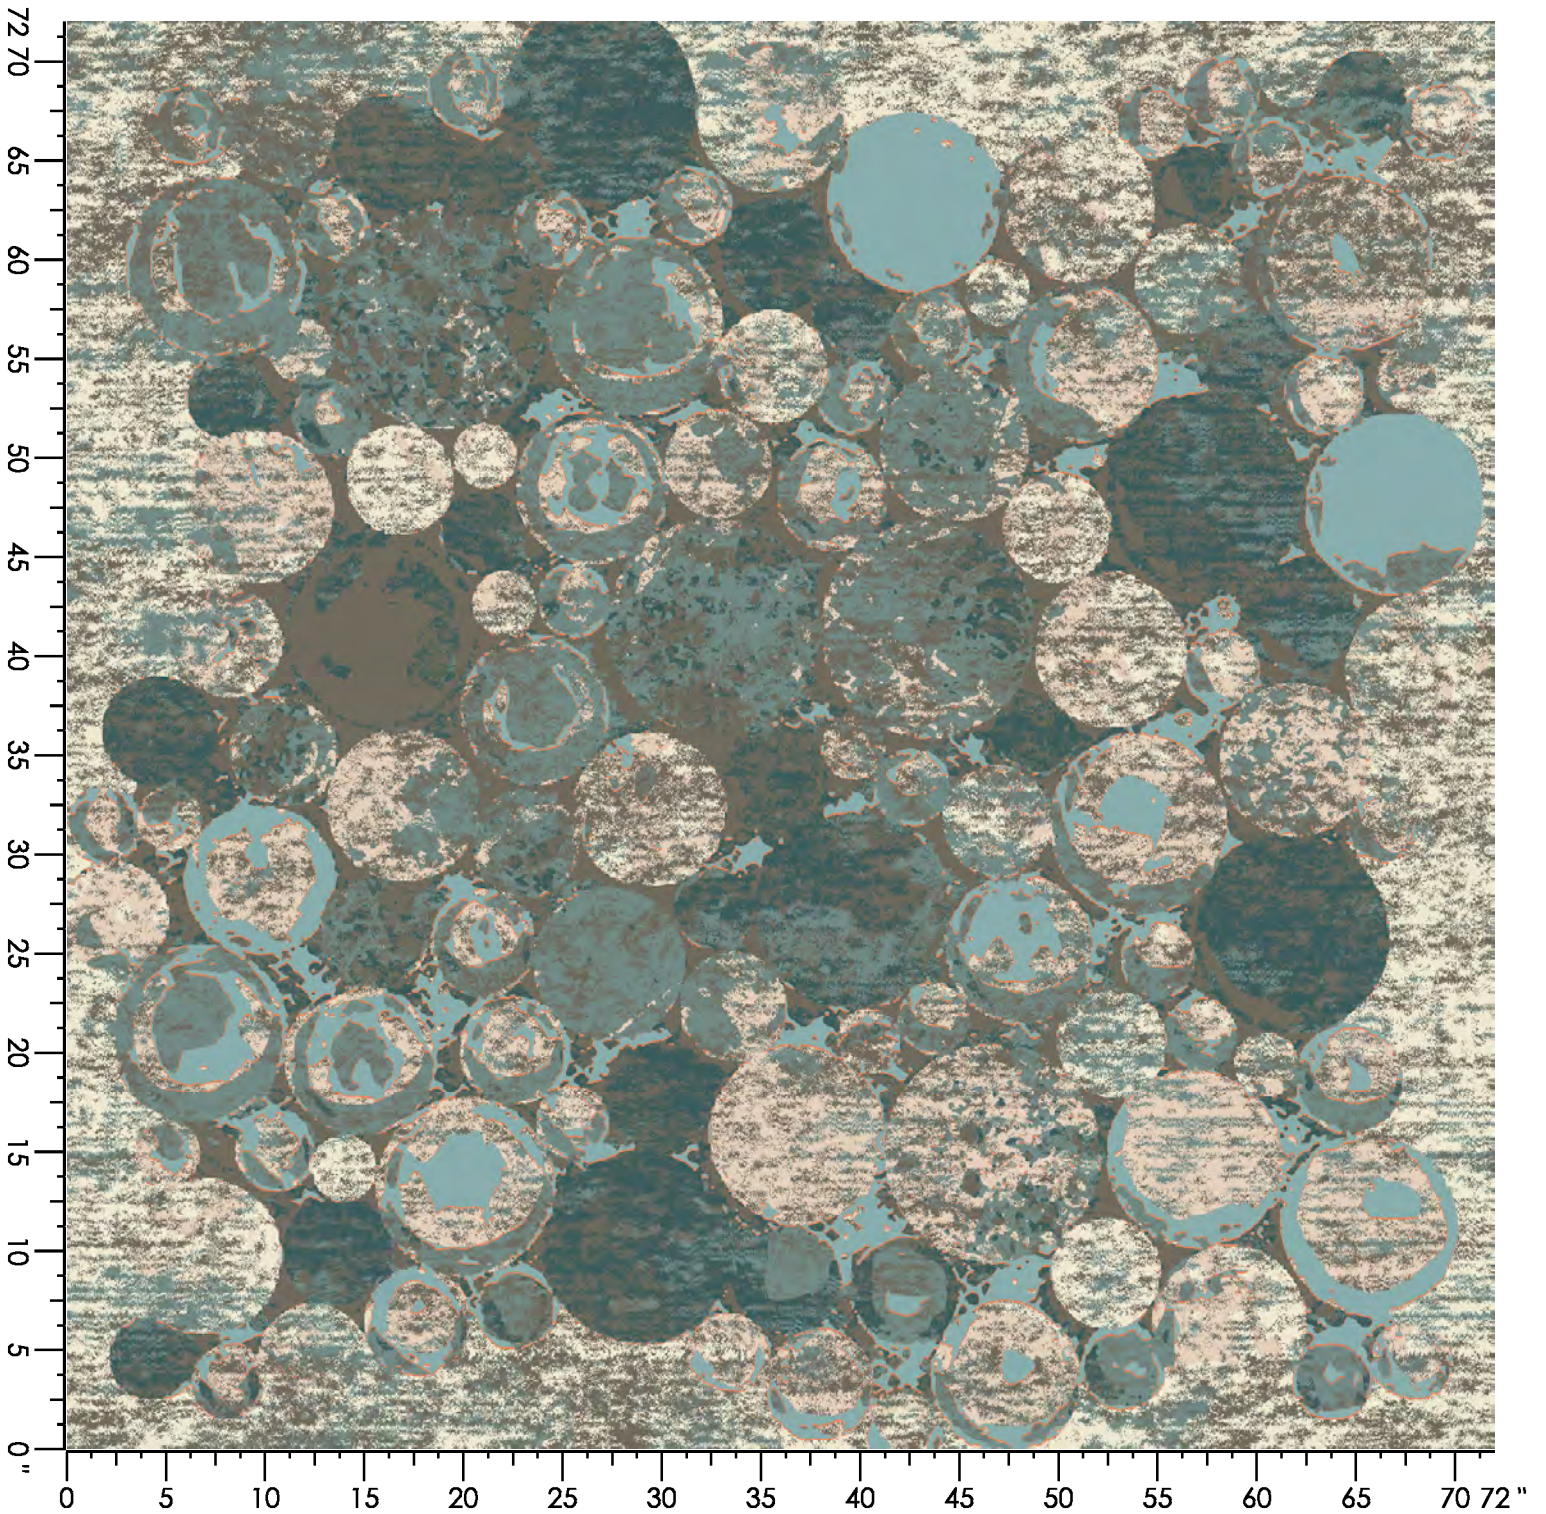

Design Number: INJ1107 SG

Design Size: 72.00"W x 72.00"L

Repeat Type: NONE - RUG

1 repeat shown- not to scale

1	2	3	4	5	6	7
A552	G652	H880	H765	K880	D552	B877
12.16%	10.95%	9.48%	2.15%	20.60%	34.62%	10.05%