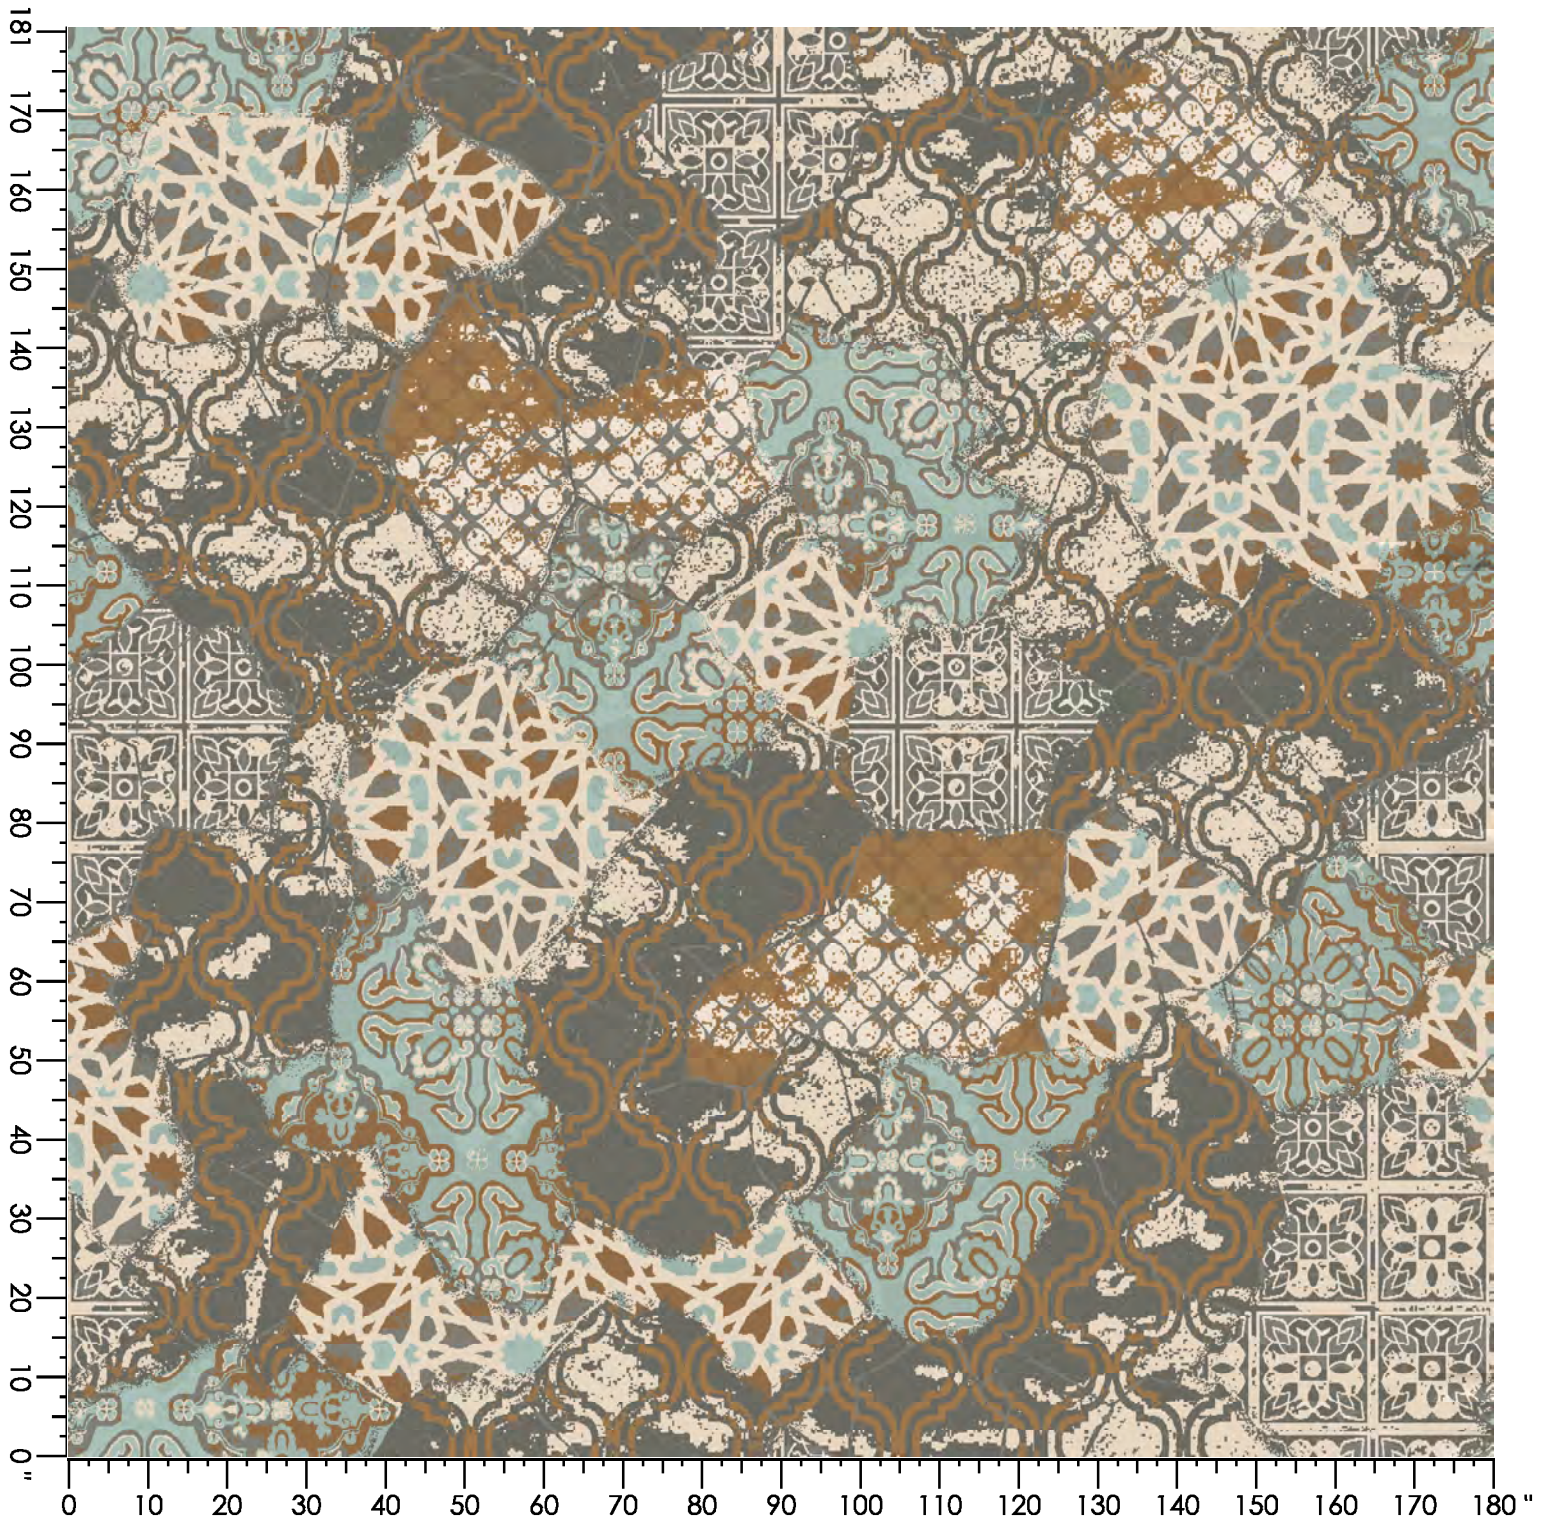

Design Number: IN3181

Design Size: 180.00"W x 180.57"L

Repeat Type: SIDEMATCH

1 repeat shown- not to scale

1	2	3	4	21	22	23	24
8548C	3009C	3543C	4525C	8548L	3009L	3543L	4525L
27.67%	7.92%	24.92%	6.05%	13.77%	9.56%	5.58%	4.53%