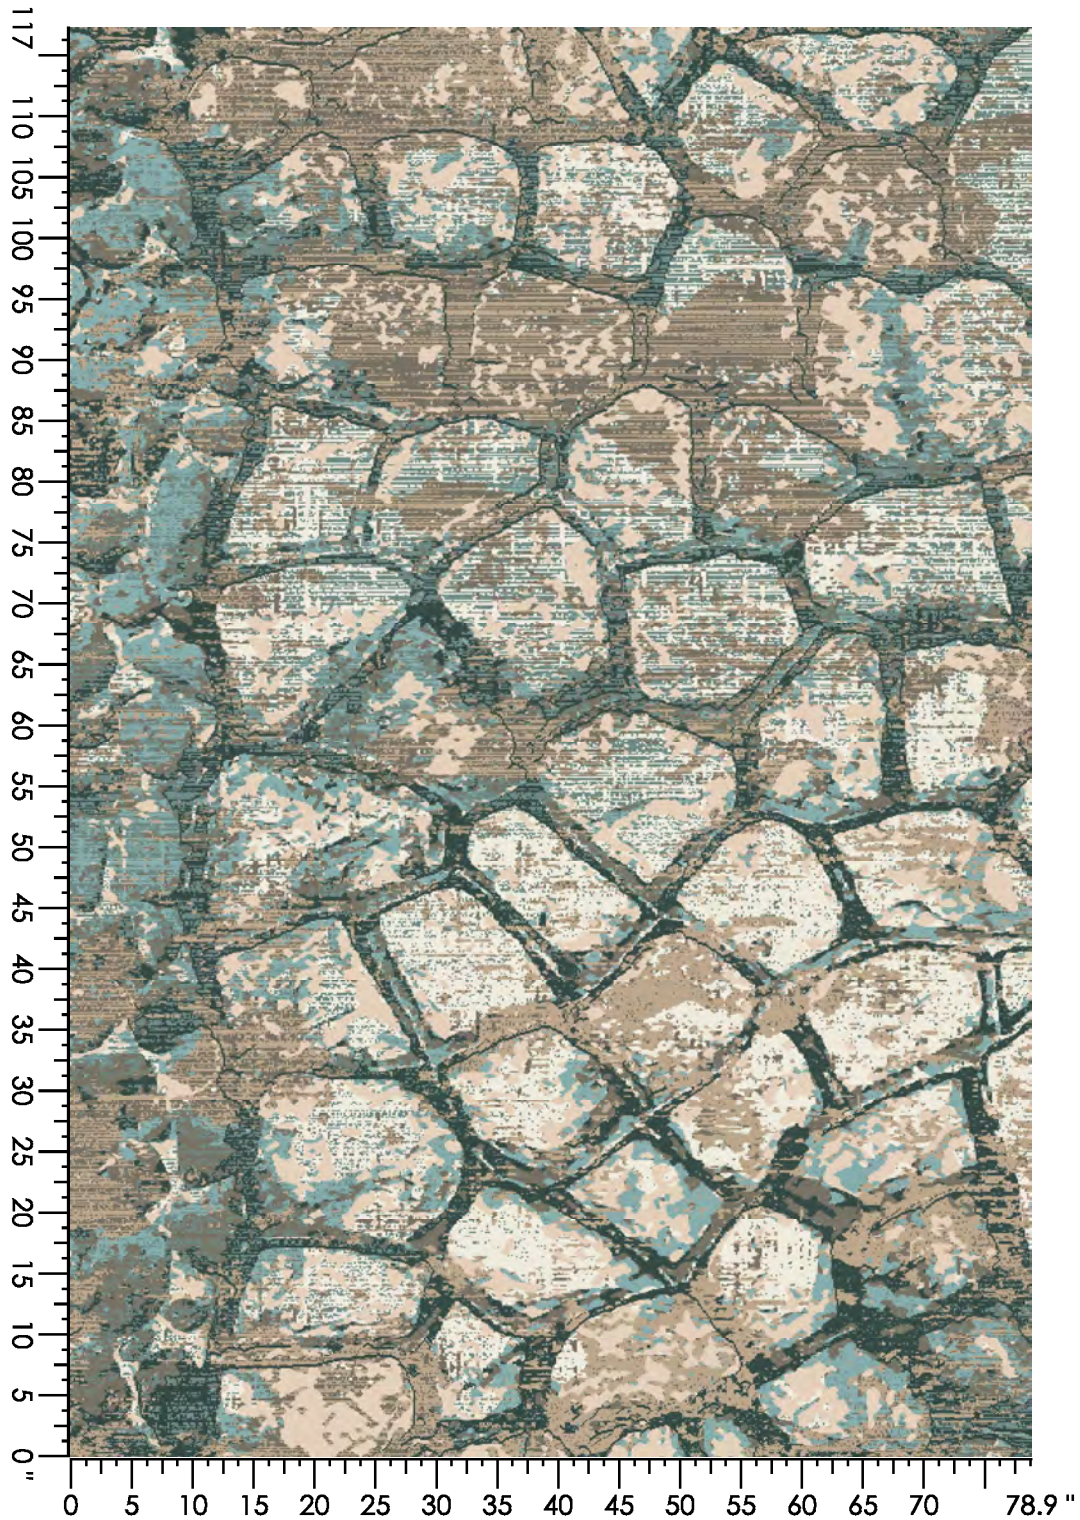

Design Number: AX1896-9 SG

Design Size: 78.86"W x 117.33"L

Repeat Type: END MATCH

1 repeat shown- not to scale

1	2	3	4	5	6	7
A552	G652	H653	H880	K880	D552	B877
12.88%	14.58%	17.62%	8.41%	13.15%	20.64%	12.72%