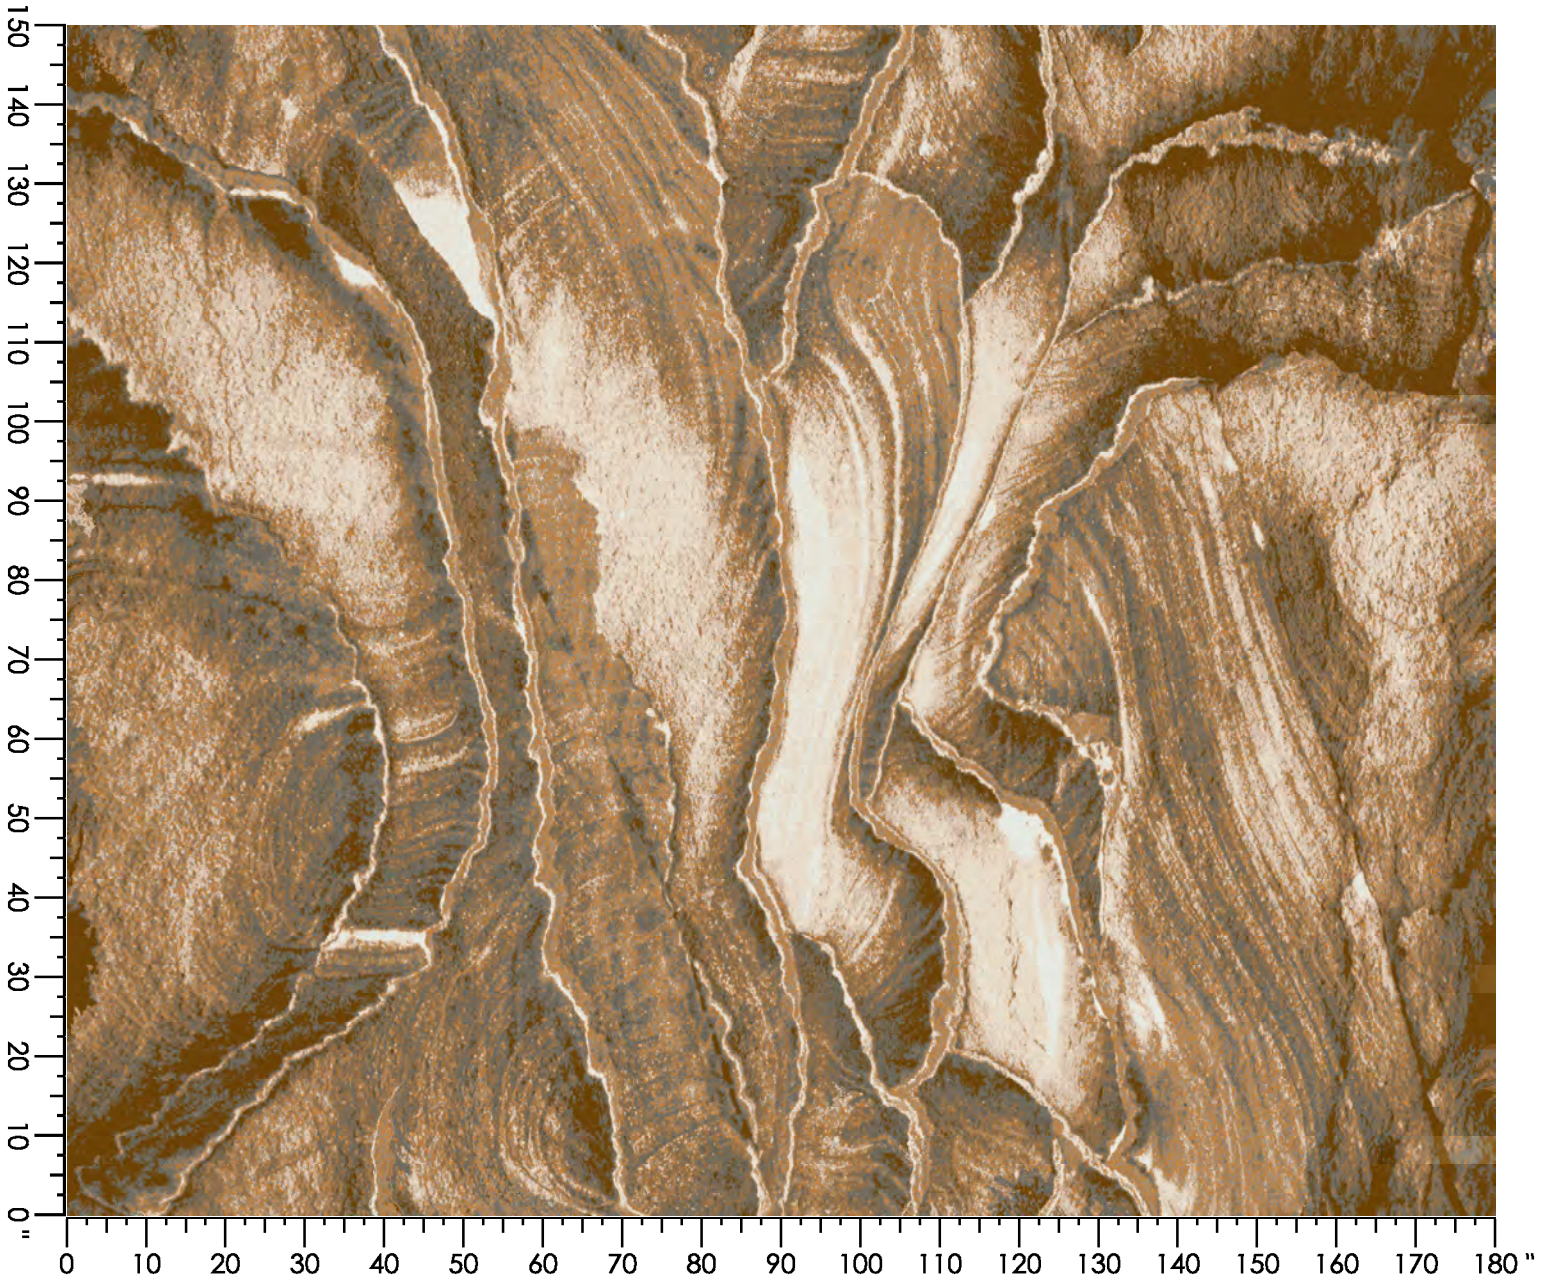

1	2	3	4	5	6	7
A552	G652	H880	H765	K880	D552	B877
12.16%	10.95%	9.48%	2.15%	20.60%	34.62%	10.05%

Design Number: LP3151

Design Size: 180.00"W x 150.00"L

Repeat Type: SIDE MATCH

1 repeat shown- not to scale

1	2	3	4	5	6	7	8
1507C	3543C	3537C	3510C	3546C	3009C	8548C	3504C
2.71%	9.39%	10.07%	14.76%	16.39%	18.57%	17.68%	10.44%