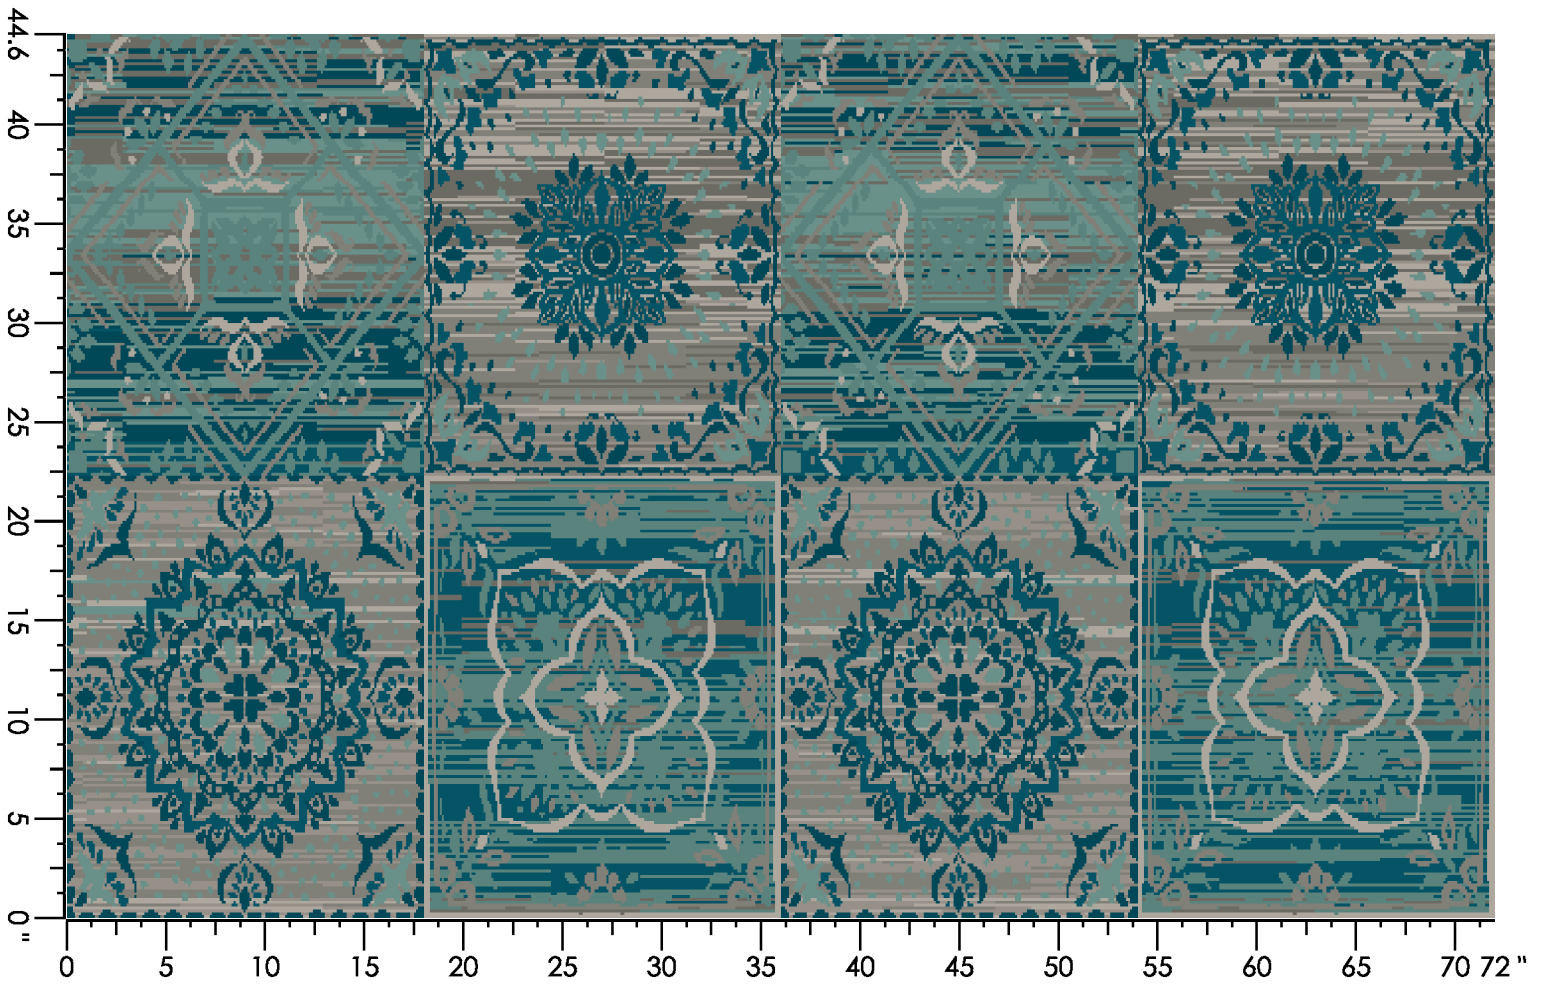

Design Number: IN3182 JB

Design Size: 72.00"W x 44.57"L

Repeat Type: SIDEMATCH

1 repeat shown- not to scale

1	2	3	4	21	22	23	24
8548C	3510C	5527C	5523C	8548L	3510L	5527L	5523L
9.85%	6.63%	15.12%	16.27%	19.54%	9.93%	14.41%	8.27%