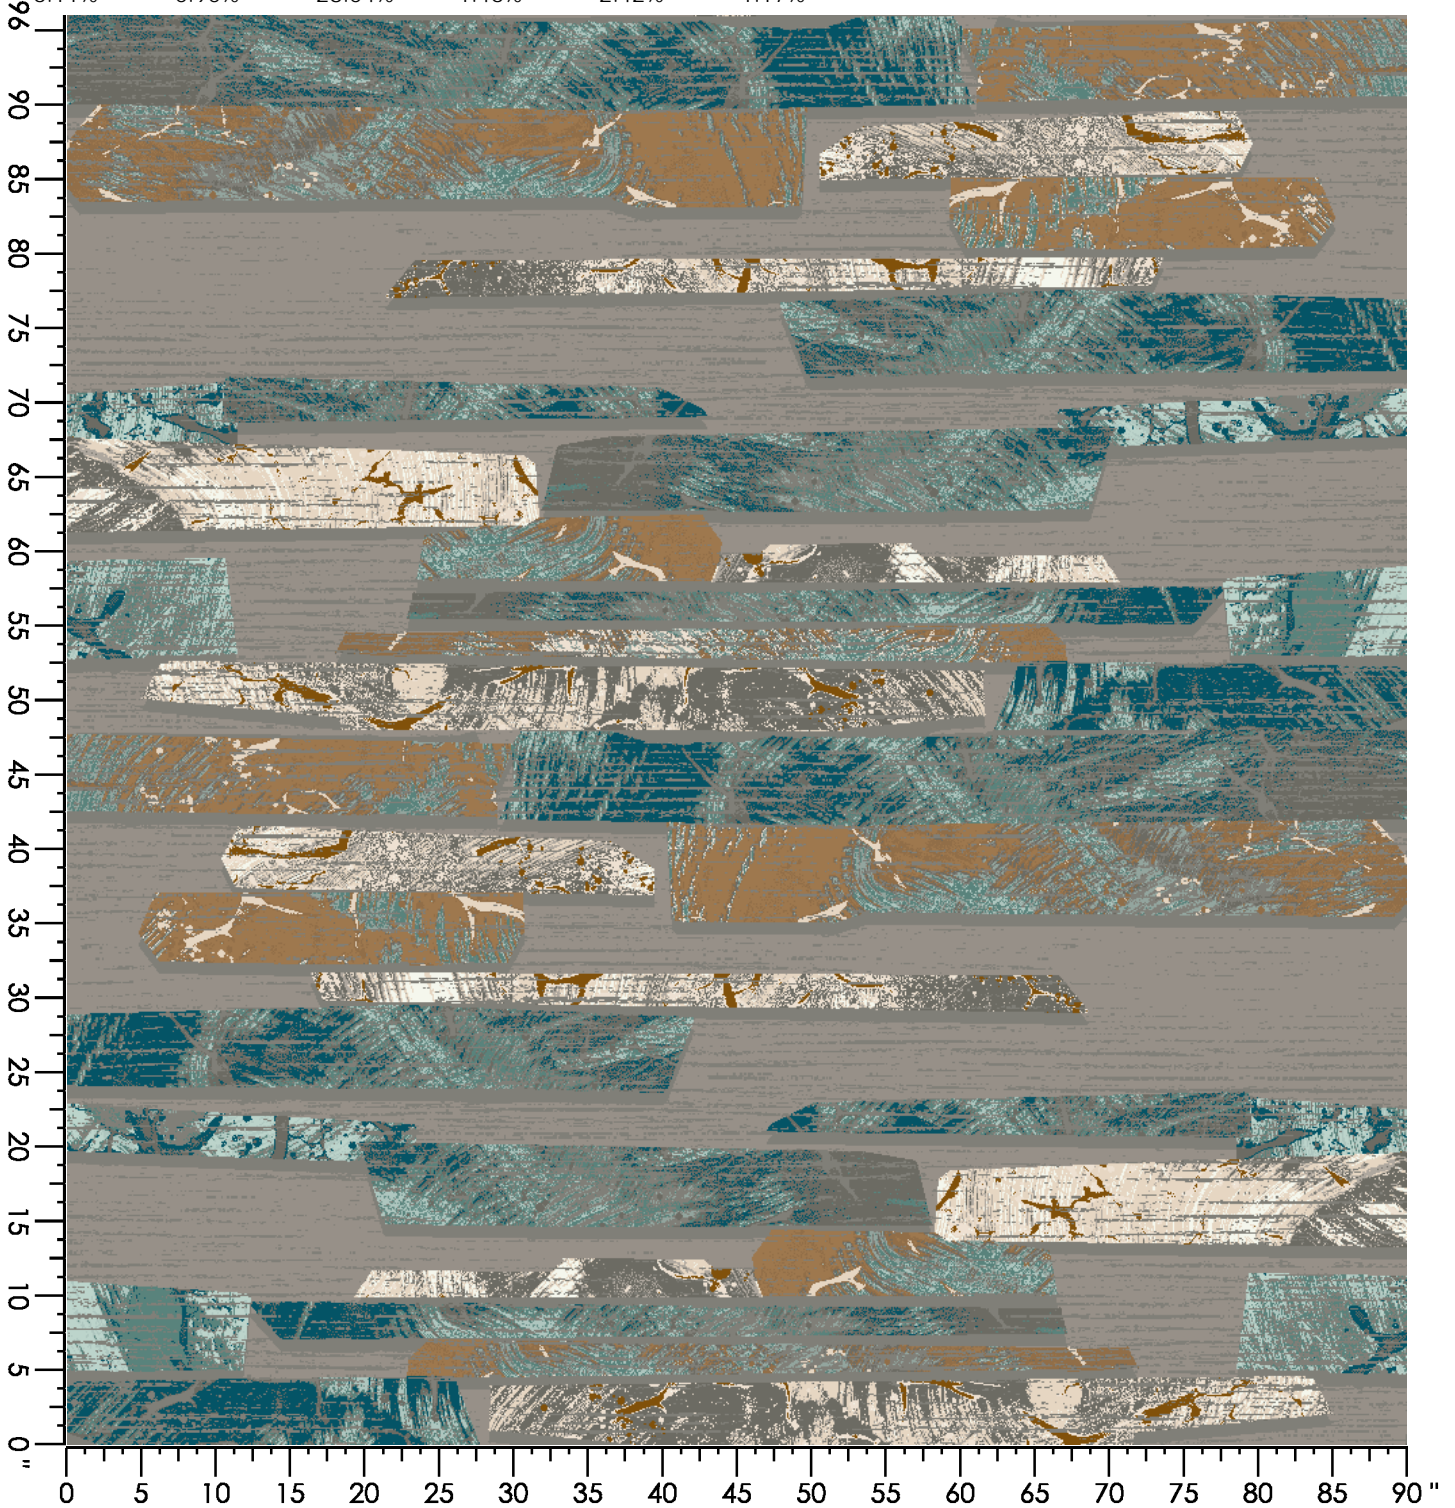

Design Number: V1642

Design Size: 90.00"W x 96.00"L

Repeat Type: END MATCH

1 repeat shown- not to scale

1 5523C 6.60%	2 4525C 2.73%	3 5520C 2.18%	4 3009C 2.84%	7 8548C 12.09%	8 3510C 23.28%	9 3543C 3.96%	21 5523L 0.28%	23 5520L 0.86%	24 3009L 5.09%
25 5527L 6.11%	26 3504L 0.90%	27 8548L 28.04%	28 3510L 1.46%	29 3543L 2.42%	30 1507L 1.17%				