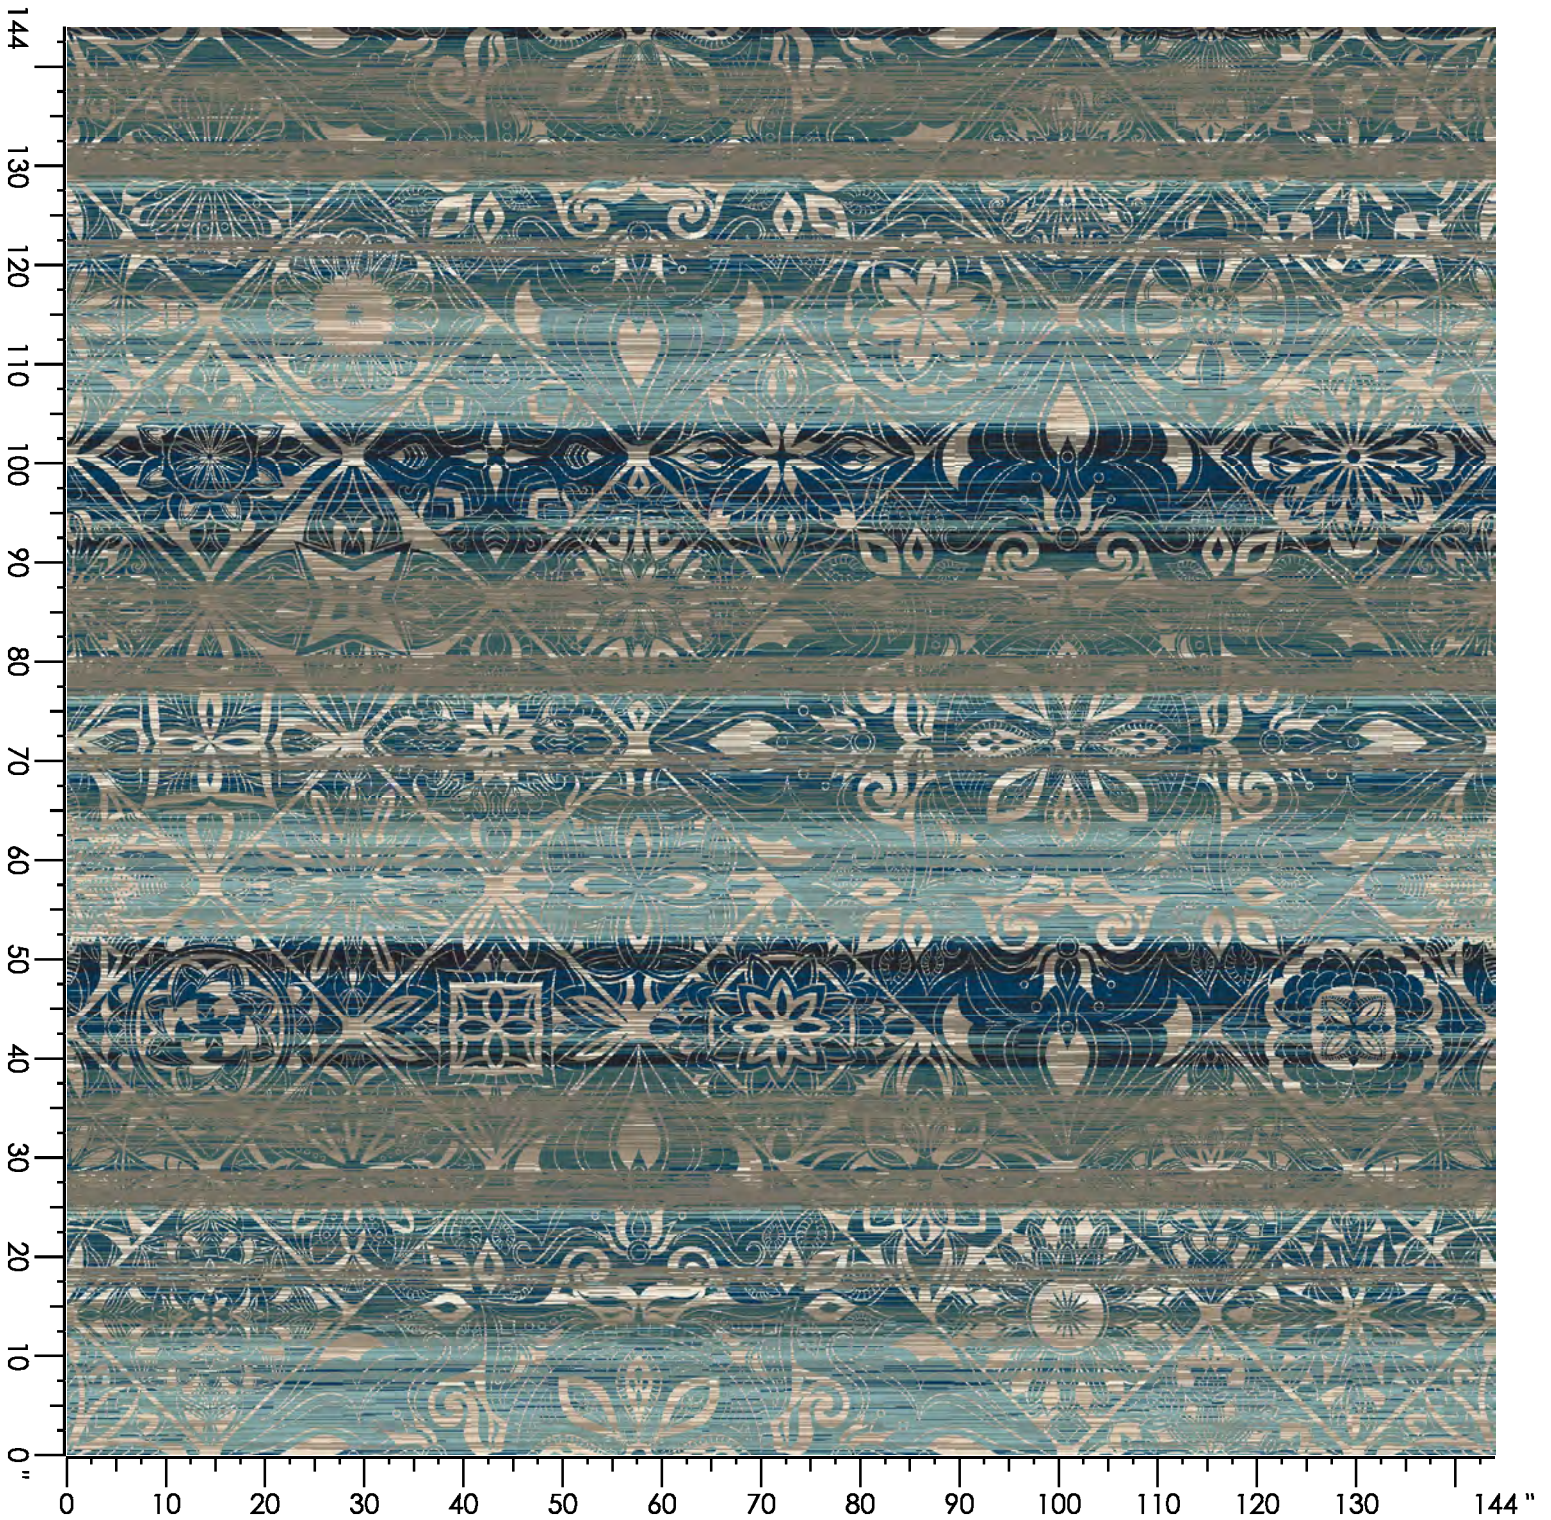

Design Number: INJ1104 JB

Design Size: 144.00"W x 144.00"L

Repeat Type: SIDEMATCH

1 repeat shown- not to scale

1	2	3	4	5	6	7	8	9
A552	G652	H880	H653	K880	D552	B877	N878	E560
5.40%	4.80%	8.78%	14.49%	9.07%	25.83%	14.81%	11.99%	4.81%