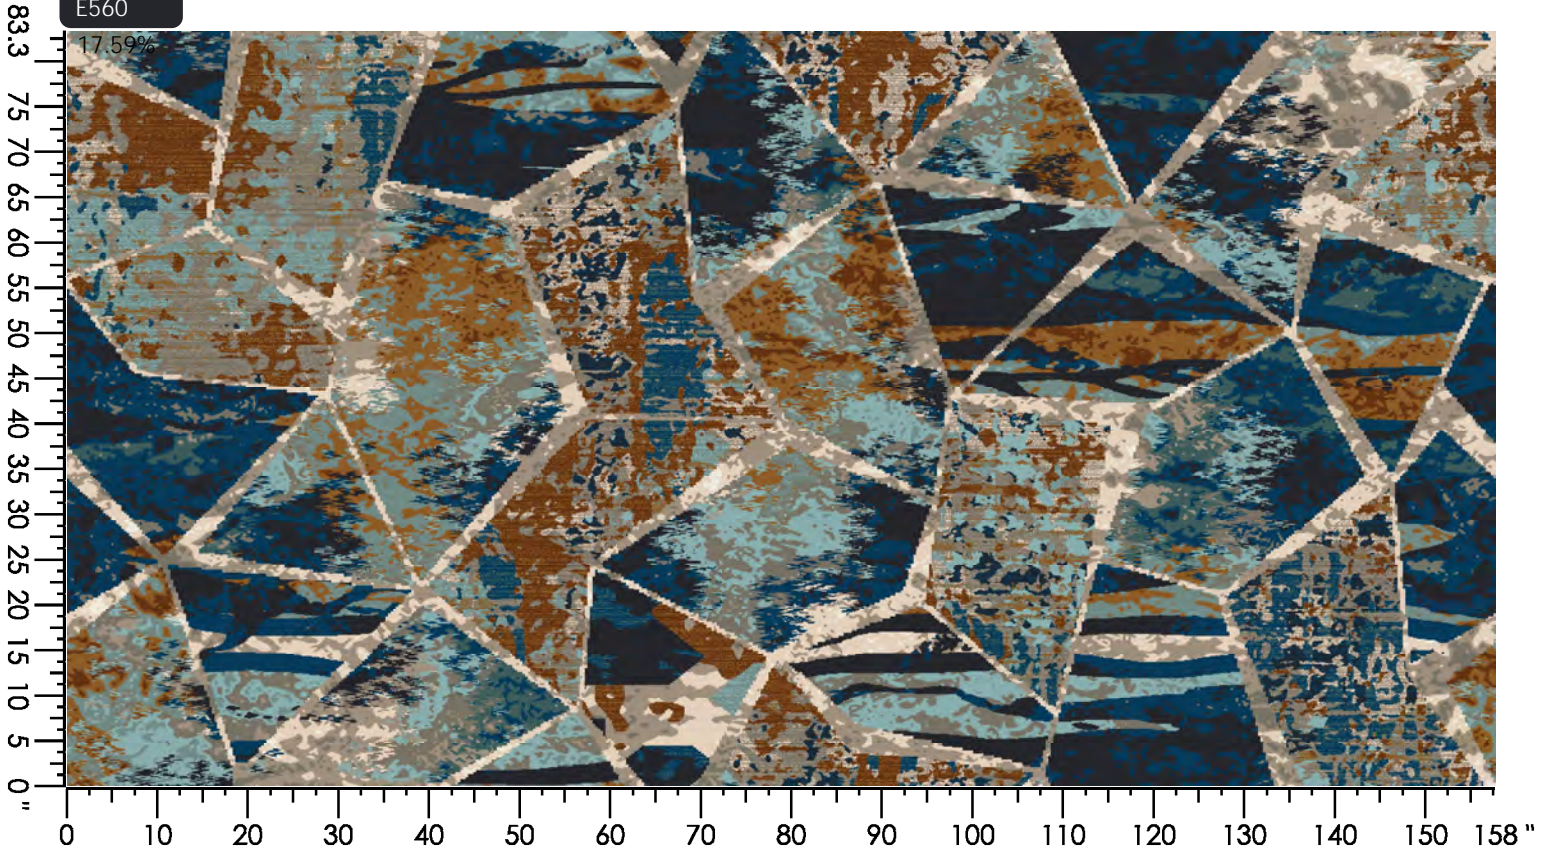

Design Number: AX1902-9 JB

Design Size: 157.71"W x 83.33"L

Repeat Type: SIDEMATCH

1 repeat shown- not to scale

1	2	3	4	5	6	7	8	9	10
A552	G652	H880	H653	K880	D552	B655	B877	A655	N878
0.34%	7.50%	7.81%	14.03%	7.31%	12.05%	9.36%	3.12%	6.62%	14.28%

11
E560
17.59%