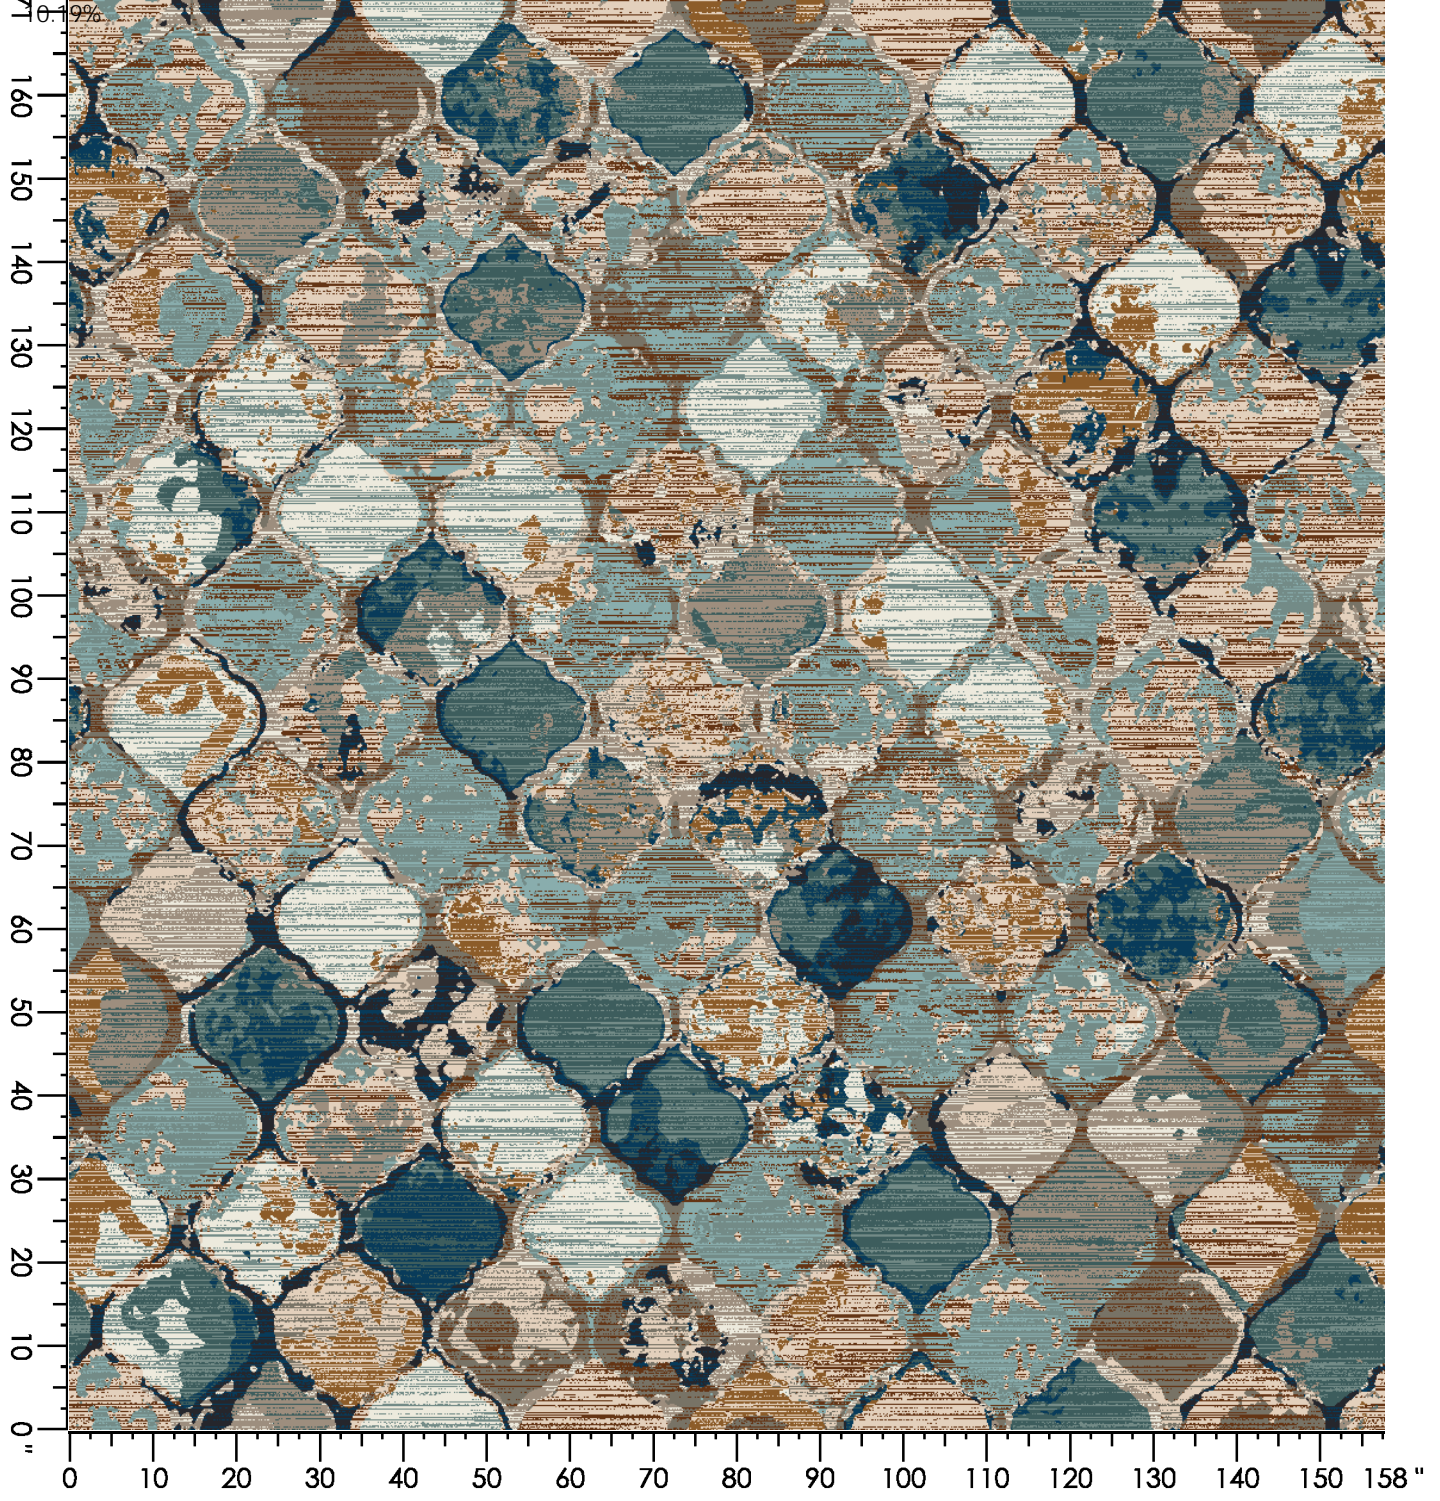

Design Size: 157.71"W x 171.43"L

Repeat Type: SIDEMATCH

1 repeat shown- not to scale

1	2	3	4	5	6	7	8	9	10
E560	N878	A655	B877	B655	D552	K880	H653	H880	G652
3.56%	4.77%	11.30%	9.84%	4.22%	7.04%	12.70%	10.81%	10.58%	14.99%
11									
A552									
6.19%									