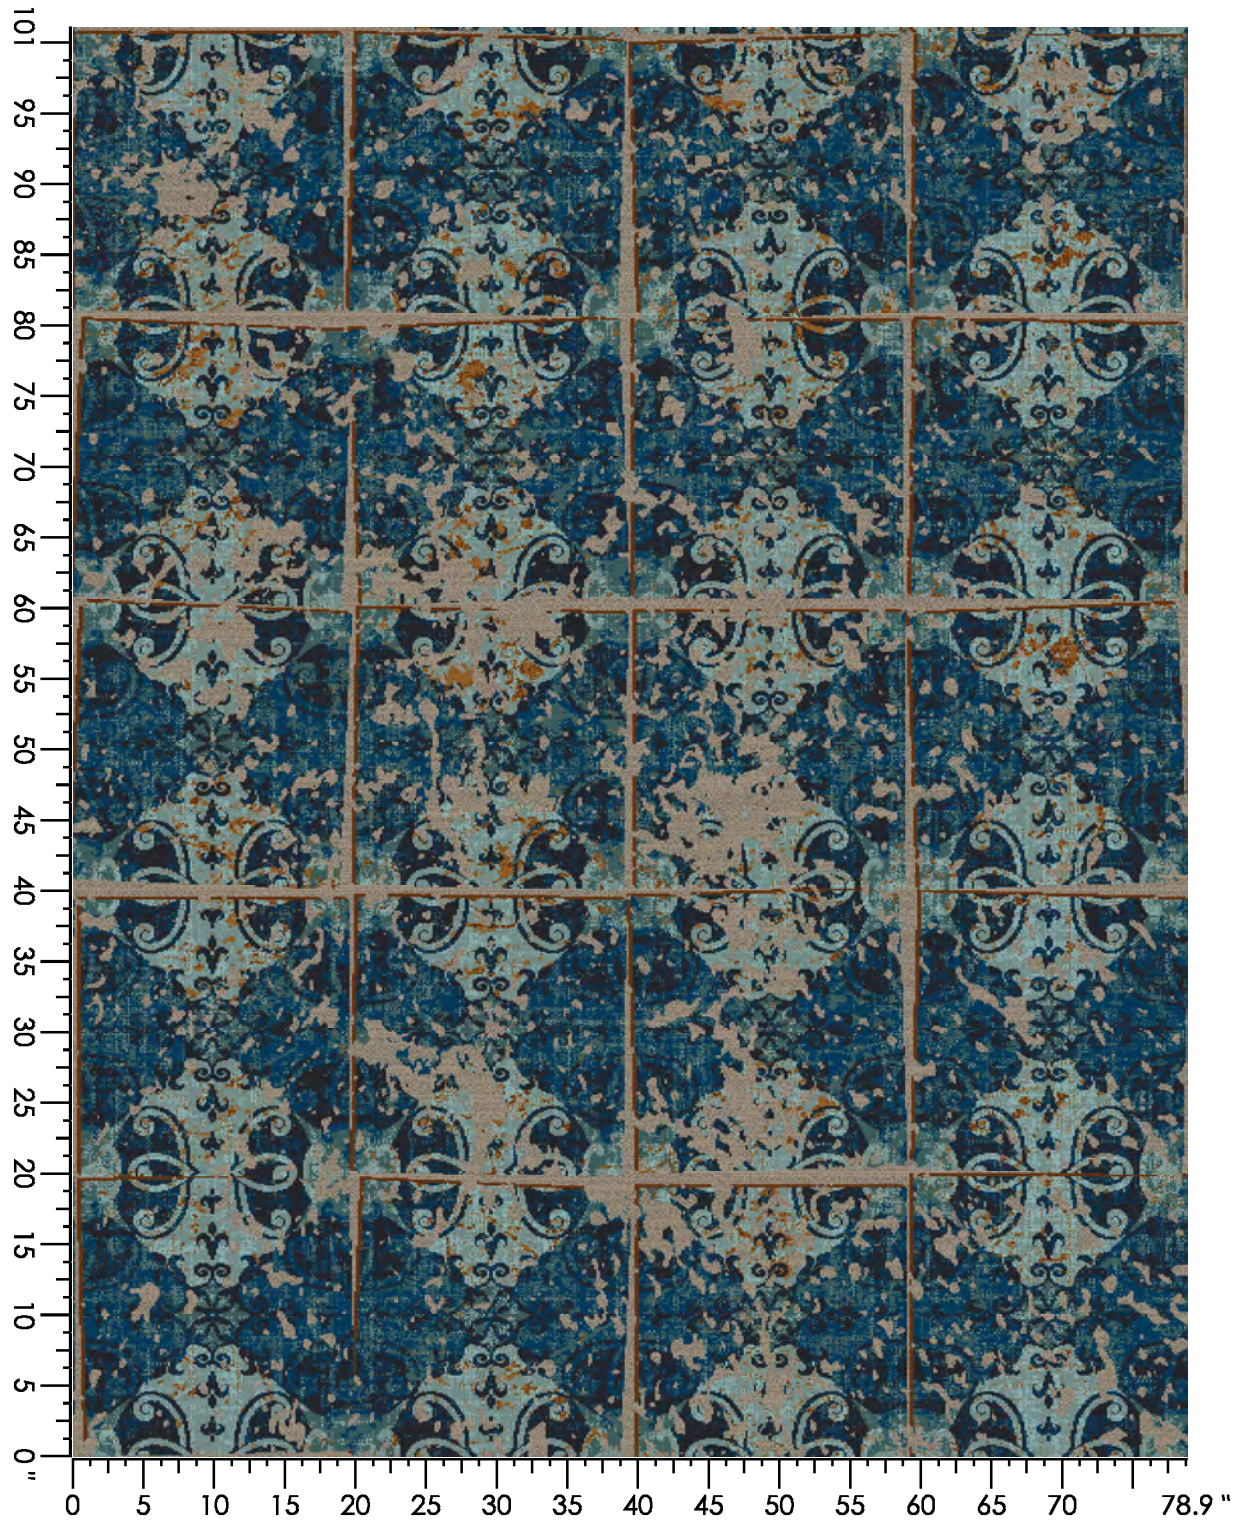

Design Number: AX1911-9 MK

Design Size: 78.86"W x 101.11"L

Repeat Type: SIDE MATCH

1 repeat shown- not to scale

1	2	3	4	5	6	7	8	9
E560	N878	A655	B877	B655	D552	K880	H653	H880
22.89%	19.73%	2.81%	14.69%	3.01%	6.98%	13.61%	11.32%	4.96%