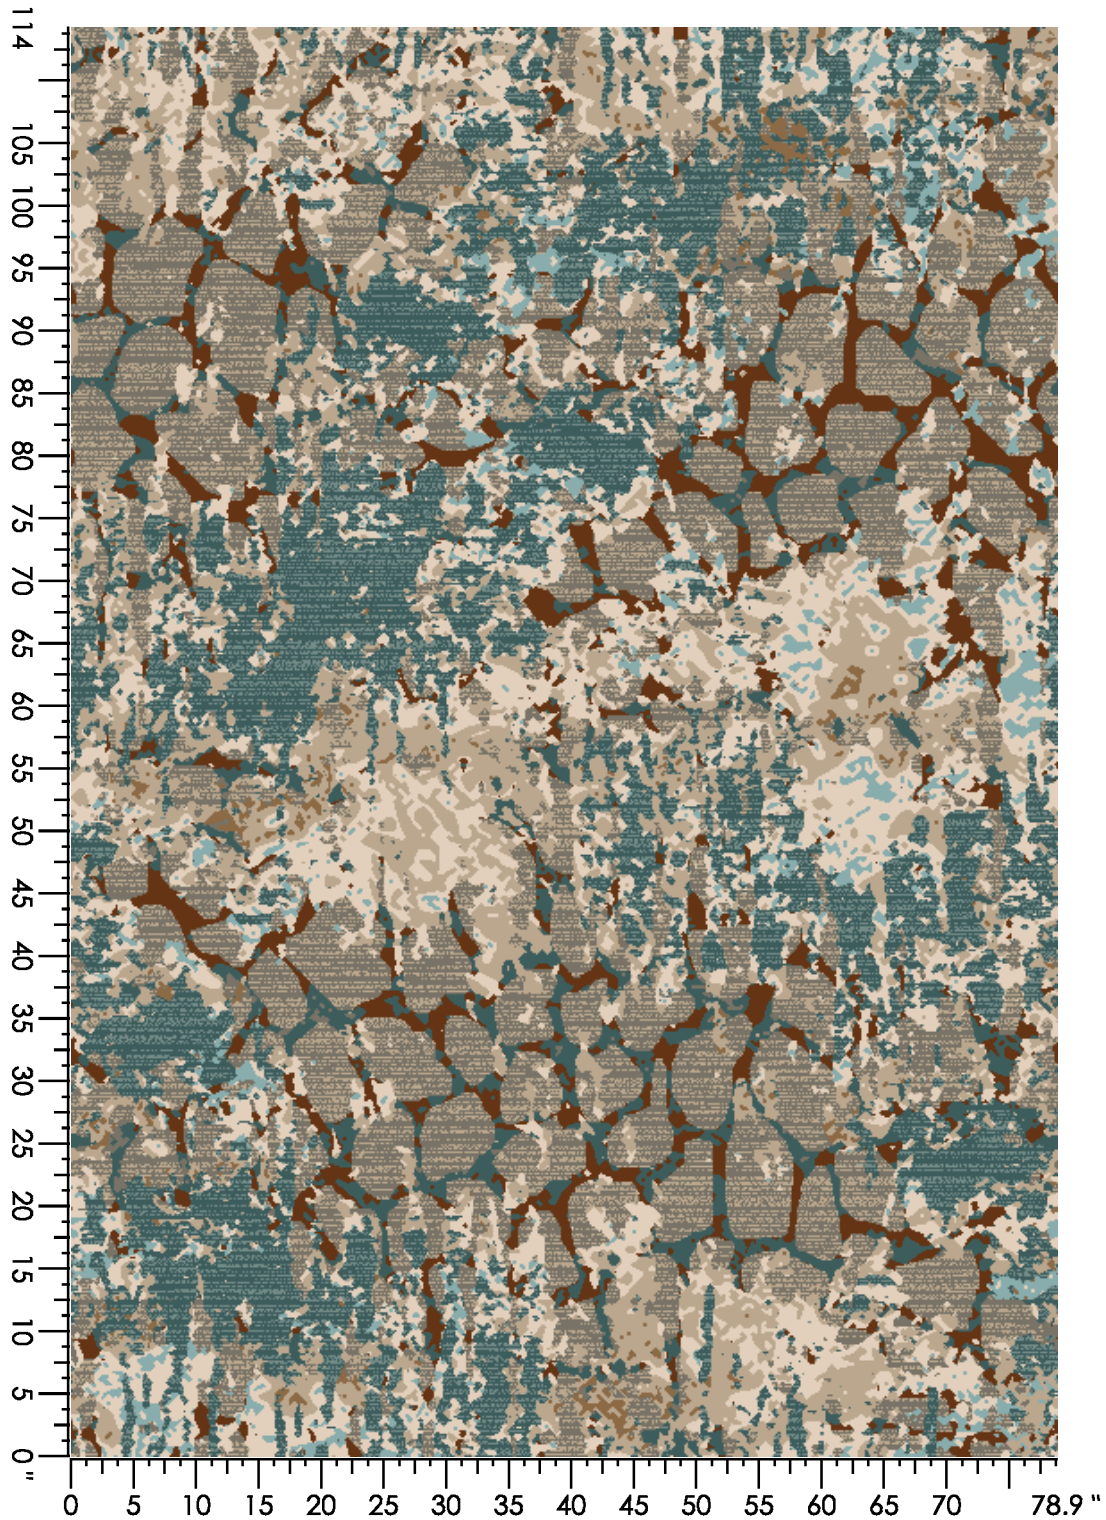

Design Number: AX1900-7

Design Size: 78.86"W x 114.29"L

Repeat Type: SIDEMATCH

1 repeat shown- not to scale

1	2	3	4	5	6	7	8
A655	B877	B655	D552	K880	H880	H653	G652
7.31%	19.46%	1.01%	20.69%	6.55%	3.37%	23.87%	17.73%