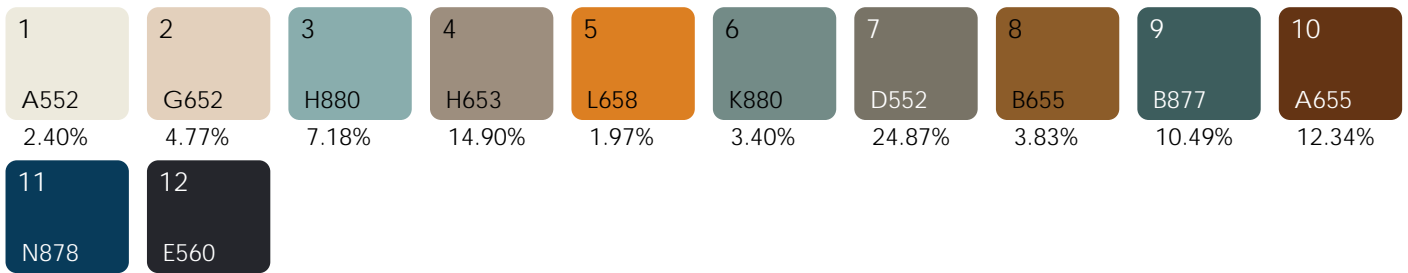

Design Number: INJ1103 jb

Design Size: 72.00"W x 72.00"L

Repeat Type: sidematch

1 repeat shown- not to scale