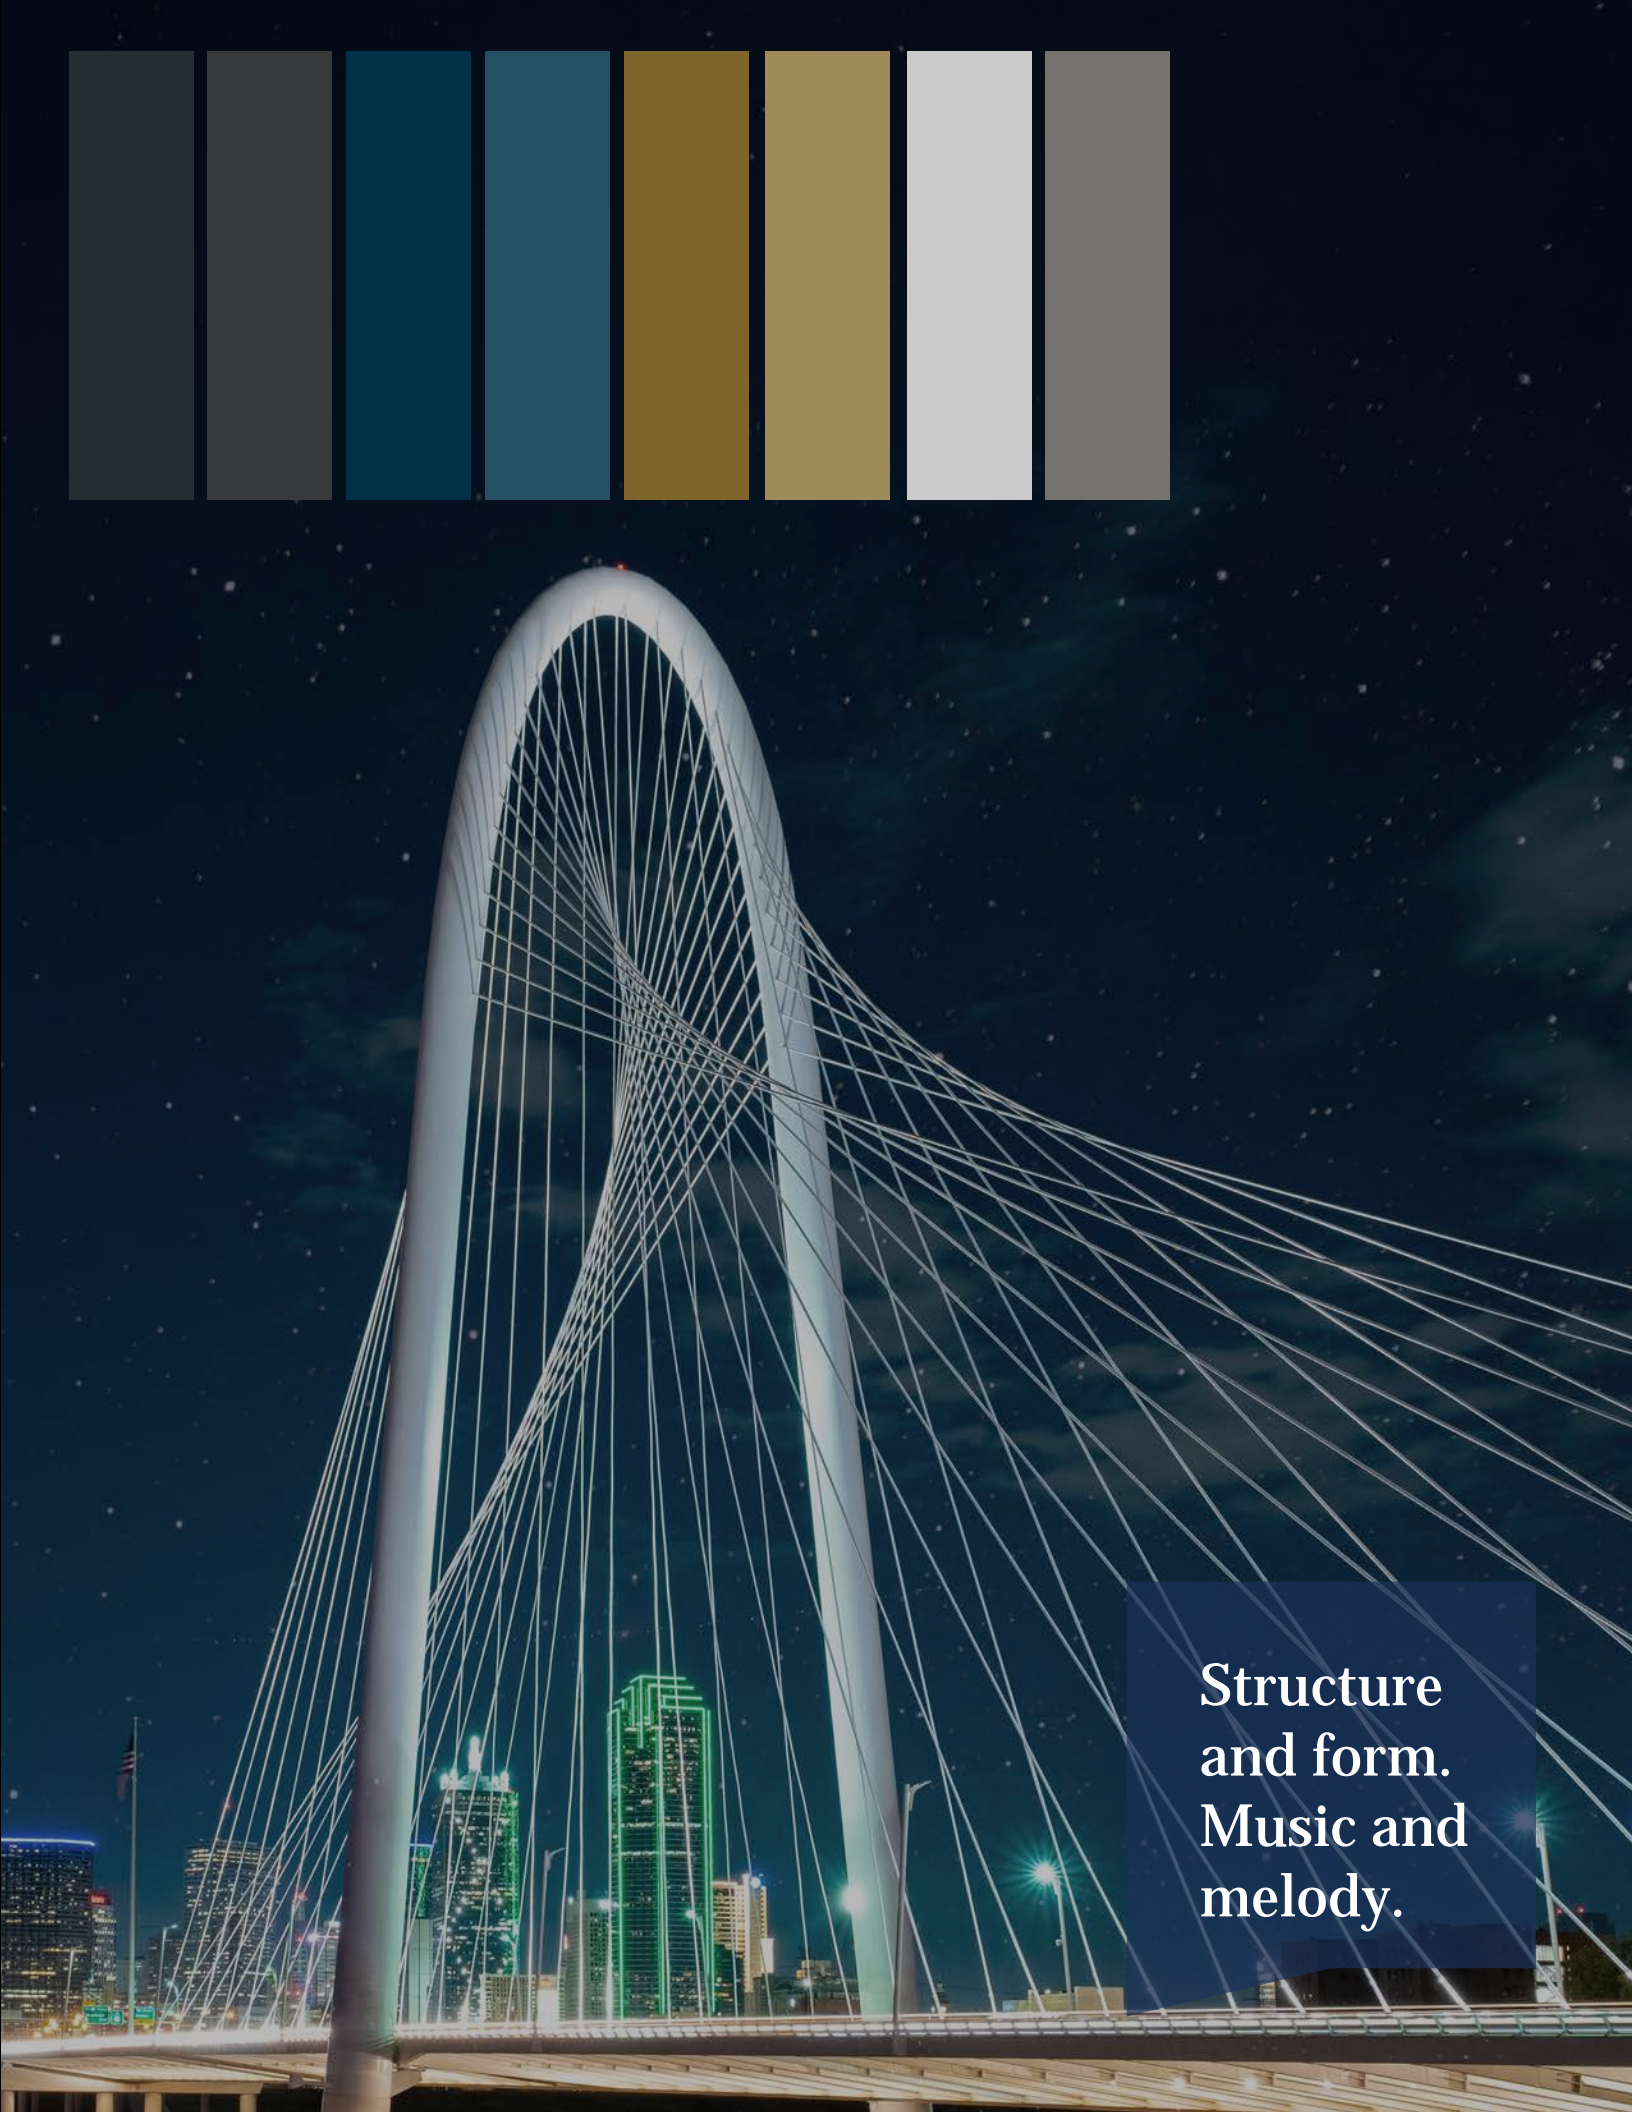

**Structure
and form.
Music and
melody.**