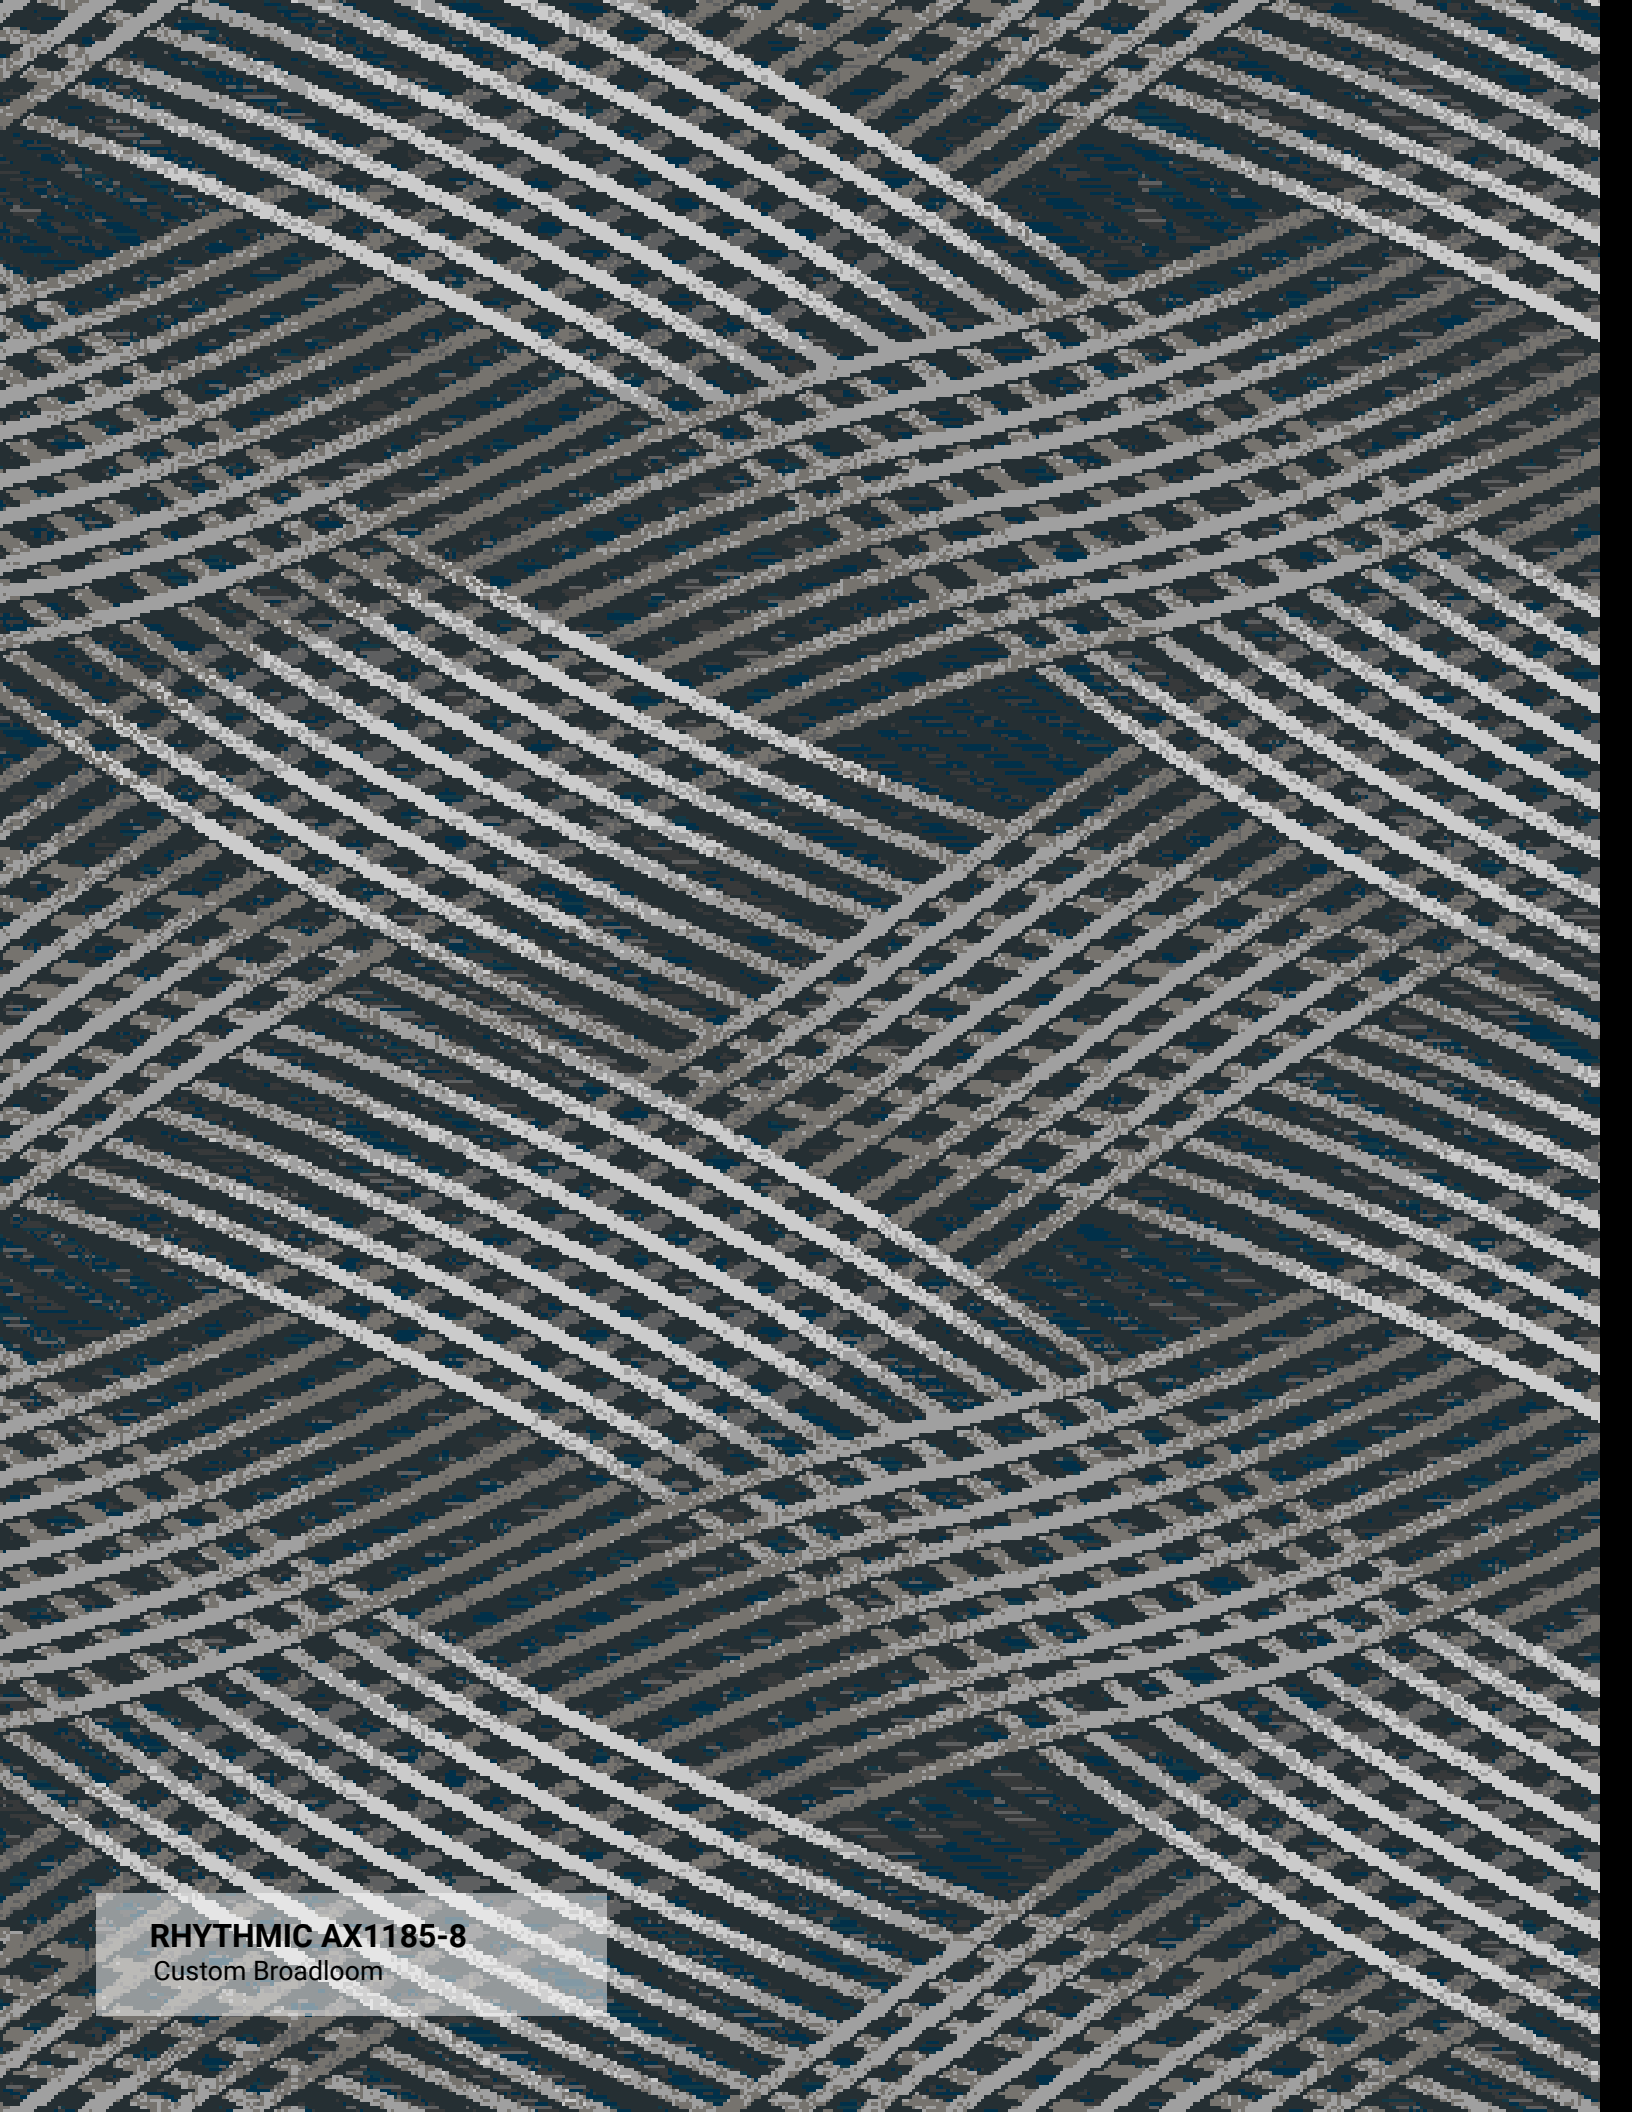

# RHYTHMIC

hospitality carpet

Modern  
Melody  
Rhythm

Inspired by repetitive lines found in cable  
architecture and musical instruments,  
Rhythmic resonates structure and rhythm.  
Its textures and details play with light  
and shadow, creating a look that is both  
dramatic and modern.

**RHYTHMIC AX1181-8**  
Custom Broadloom

**Structure  
and form.  
Music and  
melody.**

**RHYTHMIC AX1182-8**  
Custom Broadloom

**RHYTHMIC AX1183-8**  
Custom Corridor

**RHYTHMIC AX1184-8**  
Custom Corridor