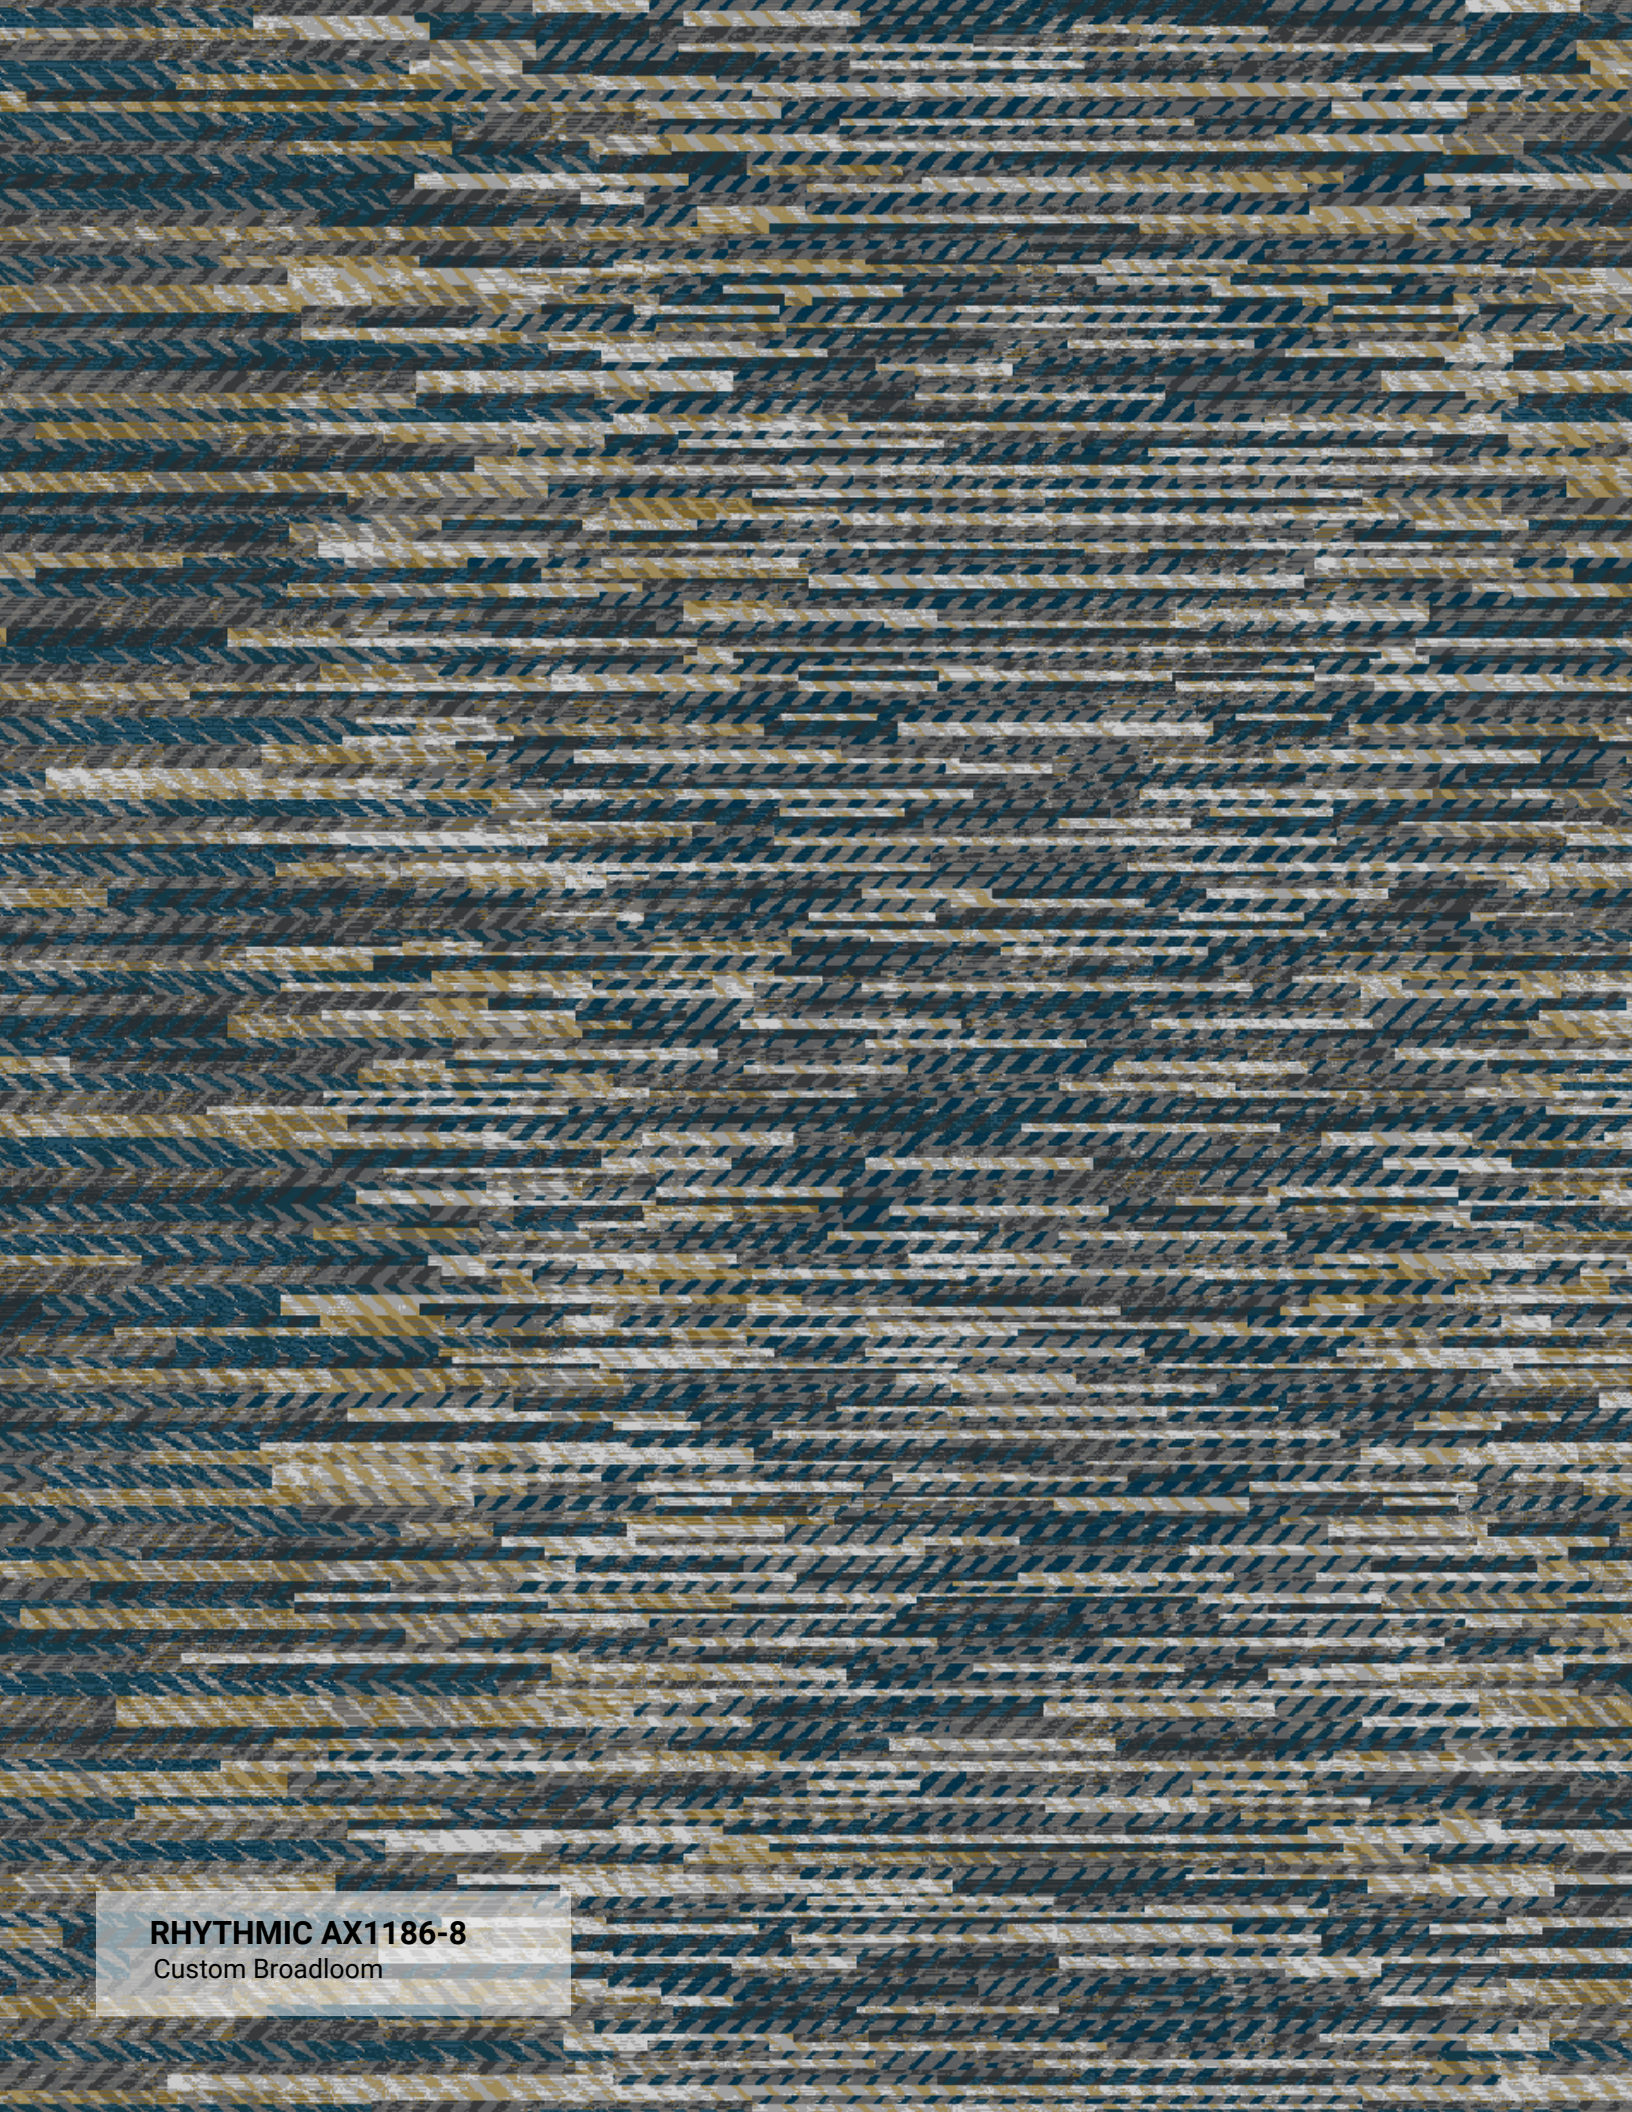

RHYTHMIC AX1186-8
Custom Broadloom