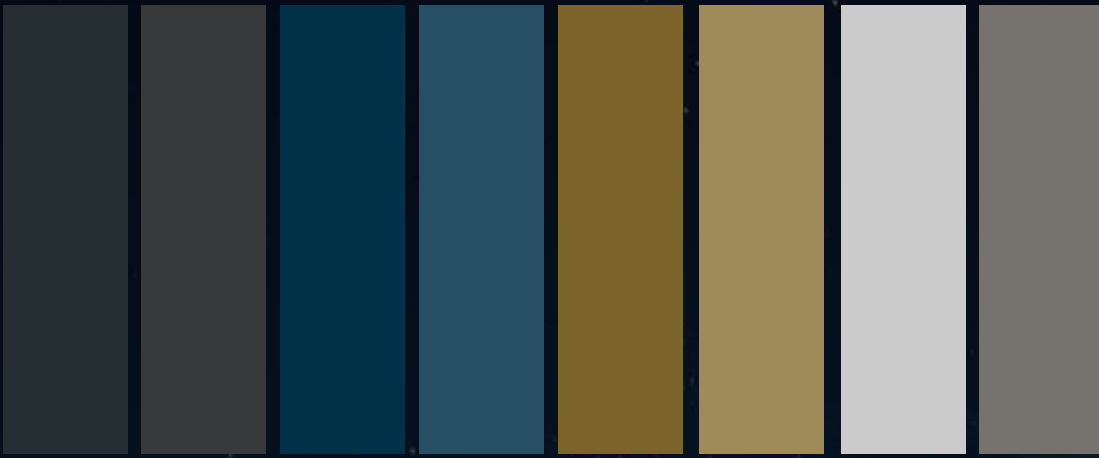

**Structure
and form.
Music and
melody.**