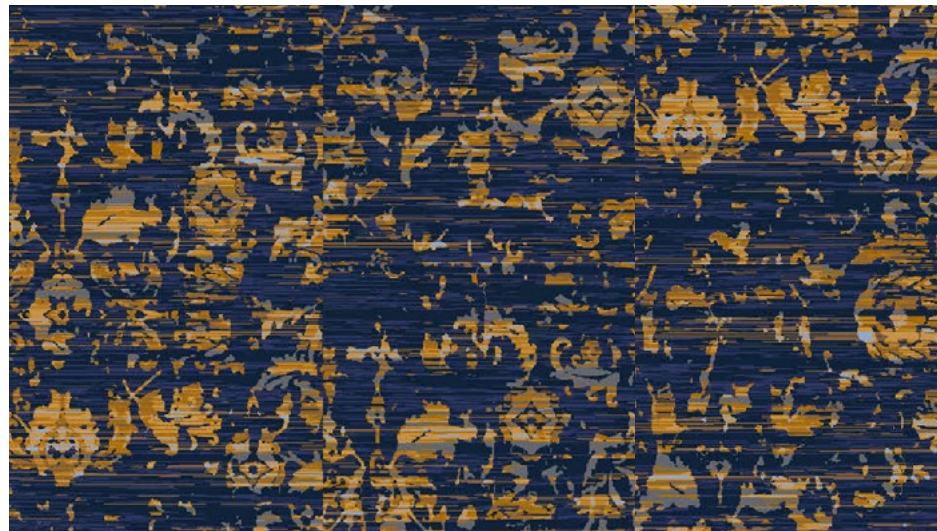

AT326-9
35.4" x 35.4" Axminster Carpet Tile

AT324-9 (Suggested Coordinate)
35.4" x 35.4" Axminster Carpet Tile

AT327-9
35.4" x 35.4" Axminster Carpet Tile

AT329-9 (Suggested Coordinate)
35.4" x 35.4" Axminster Carpet Tile