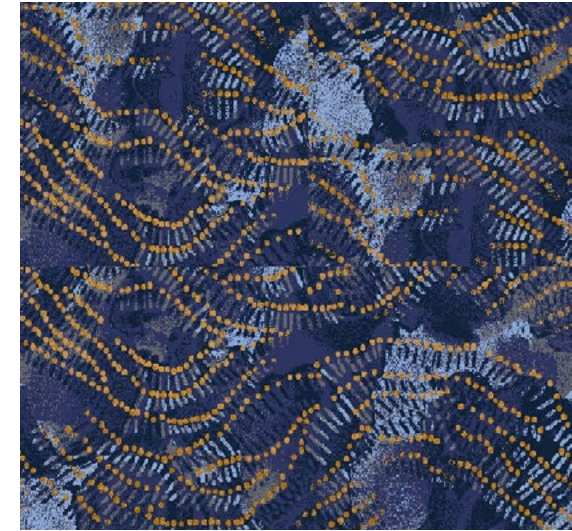

AT324-9 (Suggested Coordinate)
35.4" x 35.4" Axminster Carpet Tile