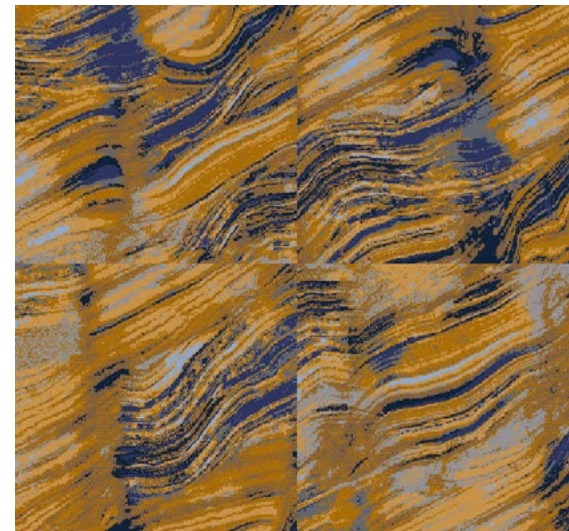

AT331-9 (Suggested Coordinate)
35.4" x 35.4" Axminster Carpet Tile