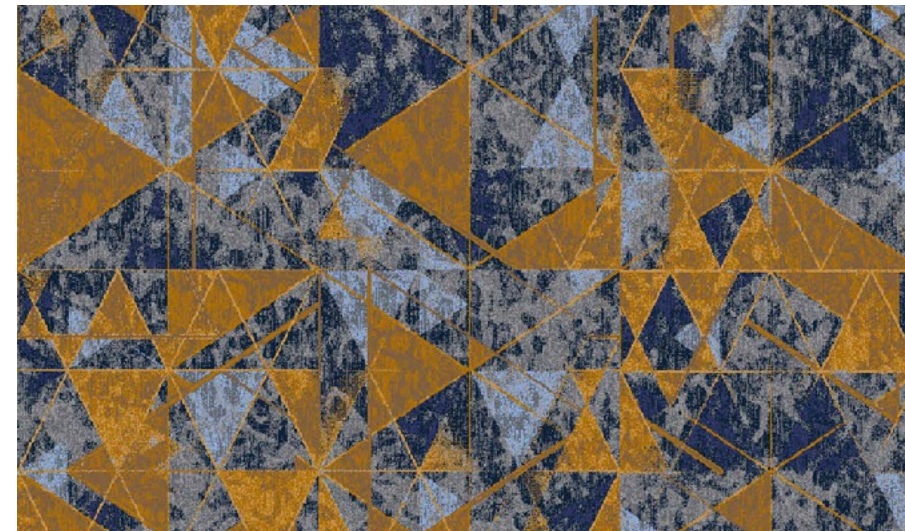

AT328-9
35.4" x 35.4" Axminster Carpet Tile