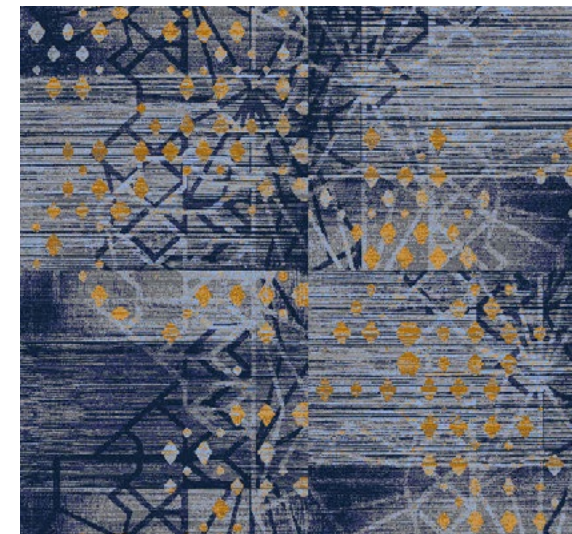

AT329-9 (Suggested Coordinate)
35.4" x 35.4" Axminster Carpet Tile