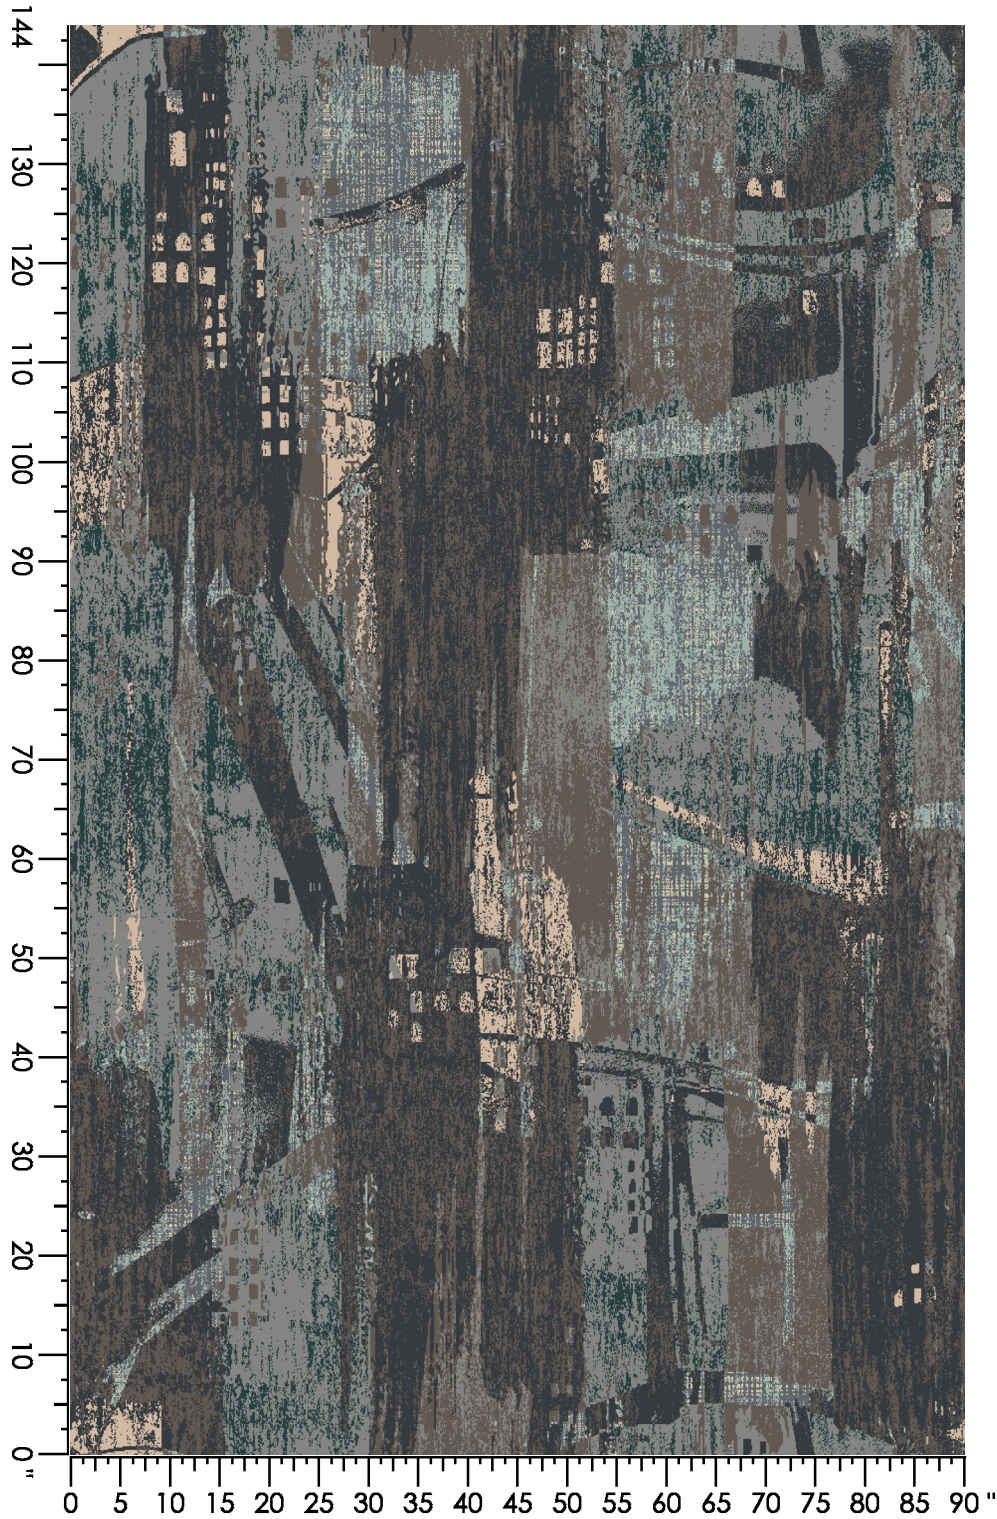

Design Number: LP2098

LD

Design Size: 36.00"W x 60.00"L

Repeat Type:SIDEMATCH

1 repeat shown- not to scale

2	4	5	6
8004C	3506C	3543C	8537C
66.09%	3.02%	0.67%	30.22%

Design Number: AX1091-9 SG

Design Size: 78.86"W x 78.22"L

Repeat Type: STRAIGHT

1 repeat shown- not to scale

1	2	3	4	5
E555	M880	B982	D556	C558
35.67%	17.46%	27.41%	8.18%	11.27%

Design Number: AX1093-7

Design Size: 78.86"W x 108.00"L

Repeat Type:

1 repeat shown- not to scale

1	2	3	4	5	6	7	8
E554	E560	M989	D557	D761	H655	K763	G652
20.32%	30.67%	3.46%	16.51%	9.06%	6.37%	7.38%	6.23%

Design Number: AX1100-7 LD

Design Size: 157.71"W x 218.29"L

Repeat Type: SIDEMATCH

1 repeat shown- not to scale

1	2	3	4	5	6	7	8
M880	E552	B982	D556	C558	H655	D653	G660
11.93%	17.62%	6.39%	27.69%	15.90%	9.24%	8.23%	3.01%

Design Number: AX1102-8 KE

Design Size: 22.53"W x 22.50"L

1 repeat shown- not to scale

Repeat Type: STRAIGHT