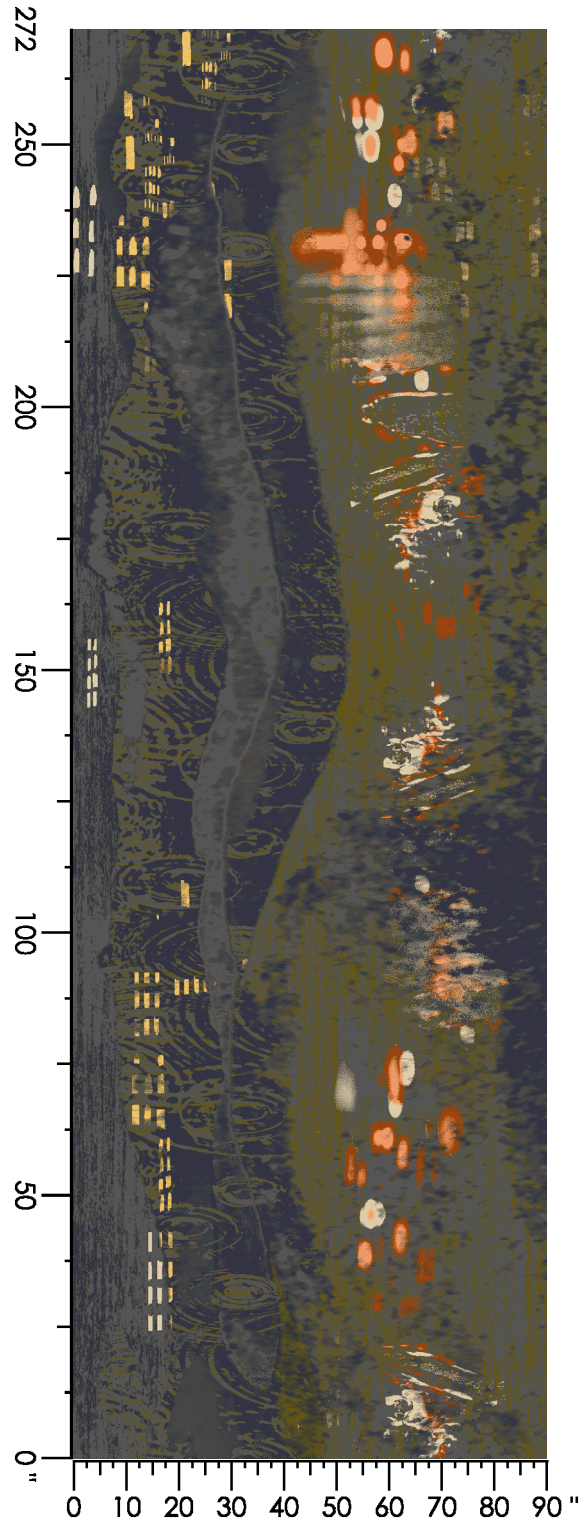

Design Number: LP2114

LD

Design Size: 90.00"W x 272.00"L

Repeat Type:CORRIDOR SPLIT

1 repeat shown- not to scale

1	2	3	4	5	6	7
8004C	8517C	4095C	3513C	2514C	3506C	3523C
31.79%	47.54%	14.05%	2.43%	1.26%	0.56%	2.38%