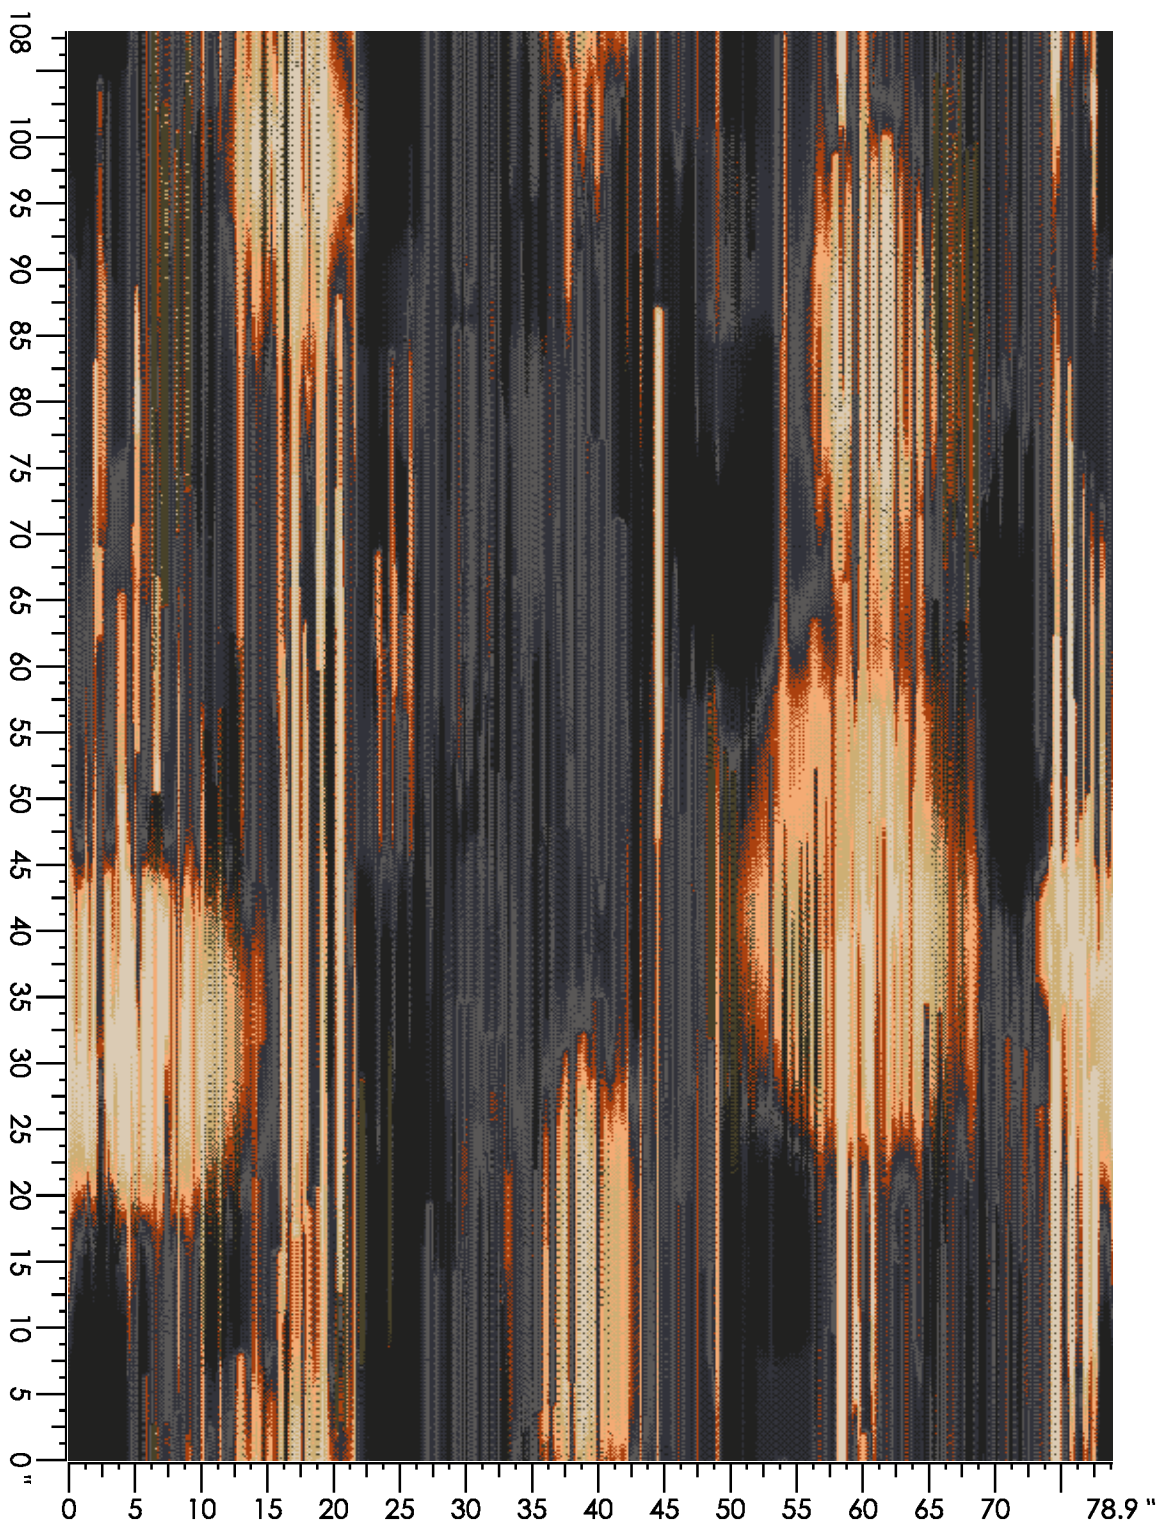

Design Number: LP2098

LD

Design Size: 36.00"W x 60.00"L

Repeat Type:SIDEMATCH

1 repeat shown- not to scale

2	4	5	6
8004C	3506C	3543C	8537C
66.09%	3.02%	0.67%	30.22%

Design Number: AX1091-9 SG

Design Size: 78.86"W x 78.22"L

Repeat Type: STRAIGHT

1 repeat shown- not to scale

1	2	3	4	5
E555	M880	B982	D556	C558
35.67%	17.46%	27.41%	8.18%	11.27%

Design Number: AX1093-7

Design Size: 78.86"W x 108.00"L

Repeat Type:

1 repeat shown- not to scale

1	2	3	4	5	6	7	8
E554	E560	M989	D557	D761	H655	K763	G652
20.32%	30.67%	3.46%	16.51%	9.06%	6.37%	7.38%	6.23%

Design Number: AX1100-7 LD

Design Size: 157.71"W x 218.29"L

Repeat Type: SIDEMATCH

1 repeat shown- not to scale

1	2	3	4	5	6	7	8
M880	E552	B982	D556	C558	H655	D653	G660
11.93%	17.62%	6.39%	27.69%	15.90%	9.24%	8.23%	3.01%

Design Number: AX1102-8 KE

Design Size: 22.53"W x 22.50"L

1 repeat shown- not to scale

Repeat Type: STRAIGHT