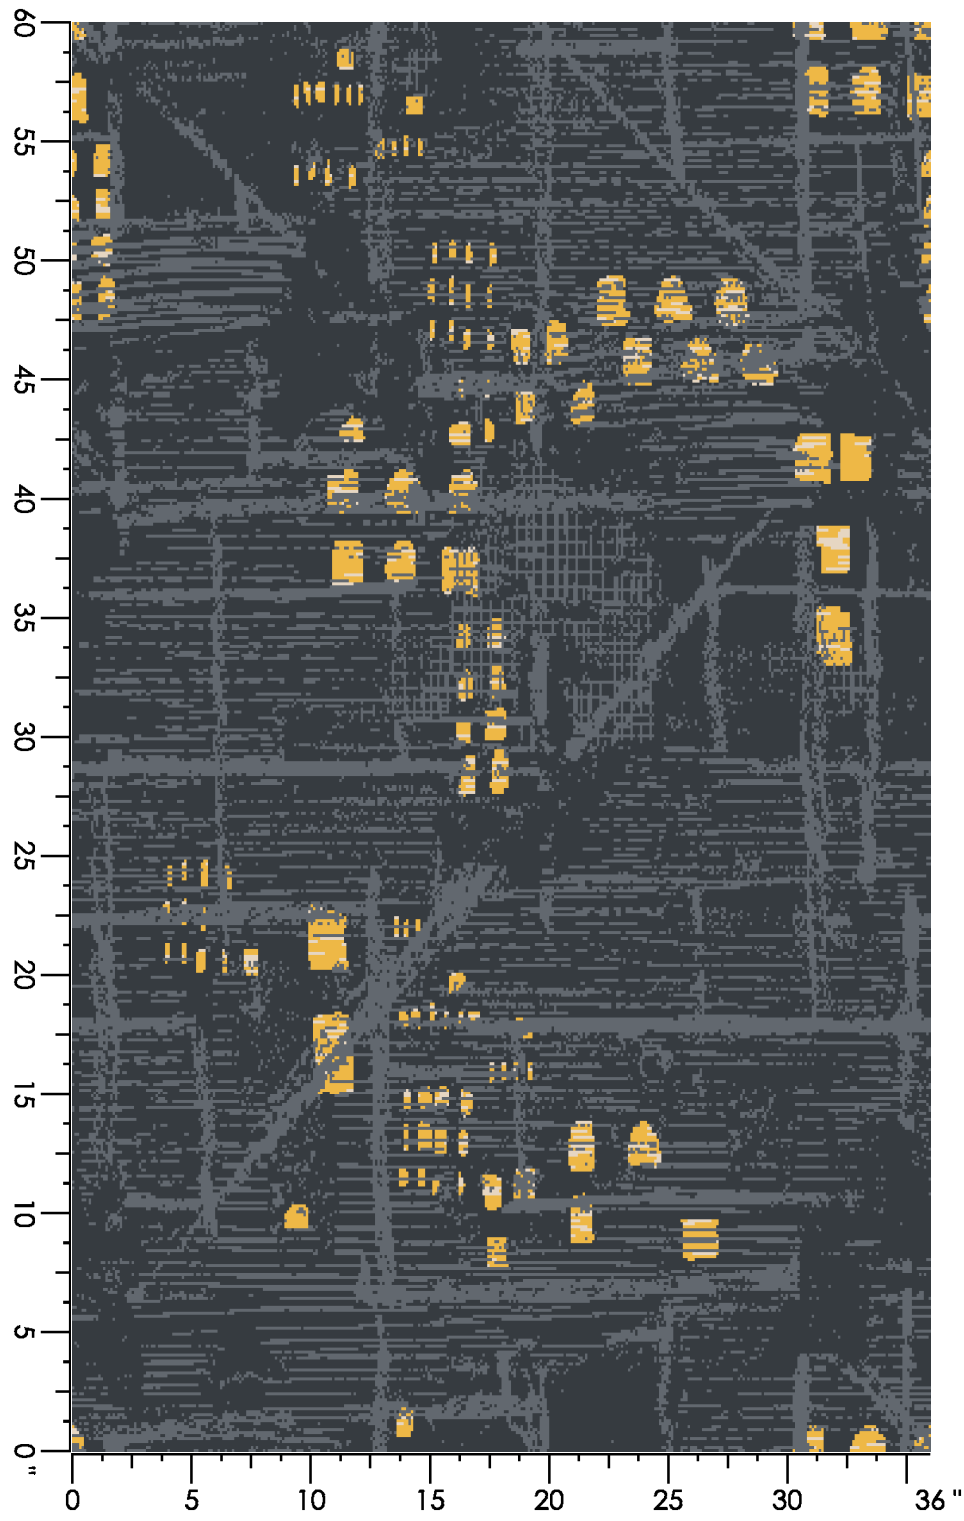

Design Number: LP2098

LD

Design Size: 36.00"W x 60.00"L

Repeat Type:SIDEMATCH

1 repeat shown- not to scale

2	4	5	6
8004C	3506C	3543C	8537C
66.09%	3.02%	0.67%	30.22%

Design Number: AX1091-9 SG

Design Size: 78.86"W x 78.22"L

Repeat Type: STRAIGHT

1 repeat shown- not to scale

1	2	3	4	5
E555	M880	B982	D556	C558
35.67%	17.46%	27.41%	8.18%	11.27%

Design Number: AX1093-7

Design Size: 78.86"W x 108.00"L

Repeat Type:

1 repeat shown- not to scale

1	2	3	4	5	6	7	8
E554	E560	M989	D557	D761	H655	K763	G652
20.32%	30.67%	3.46%	16.51%	9.06%	6.37%	7.38%	6.23%

Design Number: AX1100-7 LD

Design Size: 157.71"W x 218.29"L

Repeat Type: SIDEMATCH

1 repeat shown- not to scale

1	2	3	4	5	6	7	8
M880	E552	B982	D556	C558	H655	D653	G660
11.93%	17.62%	6.39%	27.69%	15.90%	9.24%	8.23%	3.01%

Design Number: AX1102-8 KE

Design Size: 22.53"W x 22.50"L

1 repeat shown- not to scale

Repeat Type: STRAIGHT