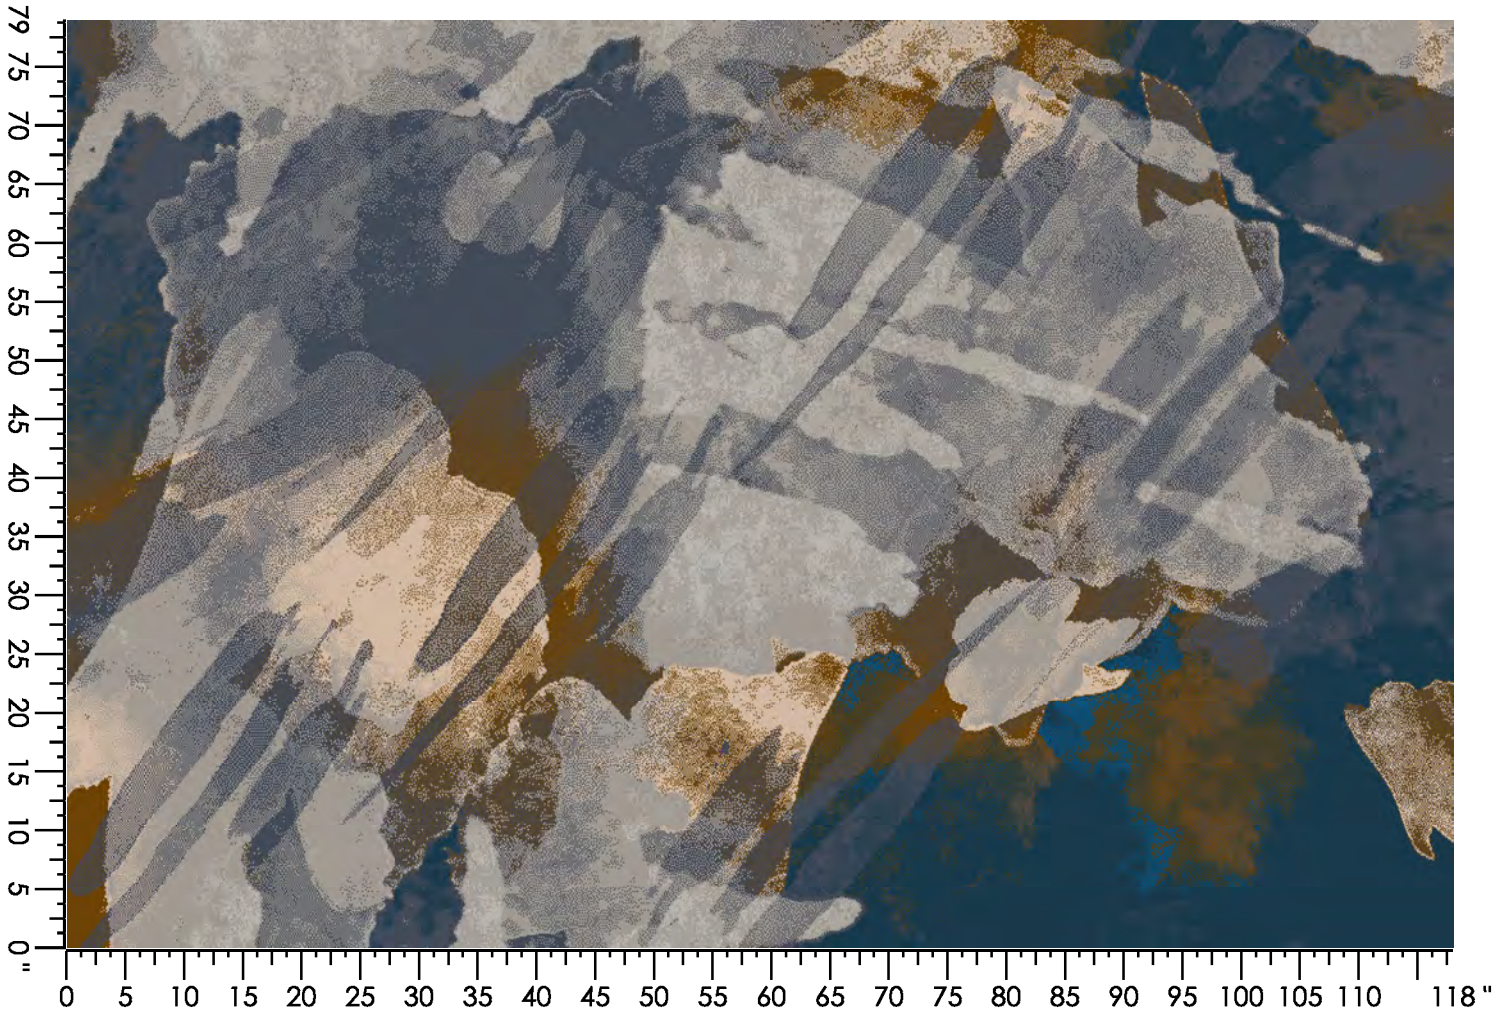

Design Number: LP1436

Design Size: 118.00"W x 79.00"L

Repeat Type: Nonrepeating

custom HOSPITALITY

1 repeat shown- not to scale

1	2	3	4	5	6	7	8
8532C	8536C	8535C	3537C	3504C	5522C	8518C	5510C
5.71%	2.29%	25.91%	8.80%	8.94%	0.25%	34.69%	13.41%