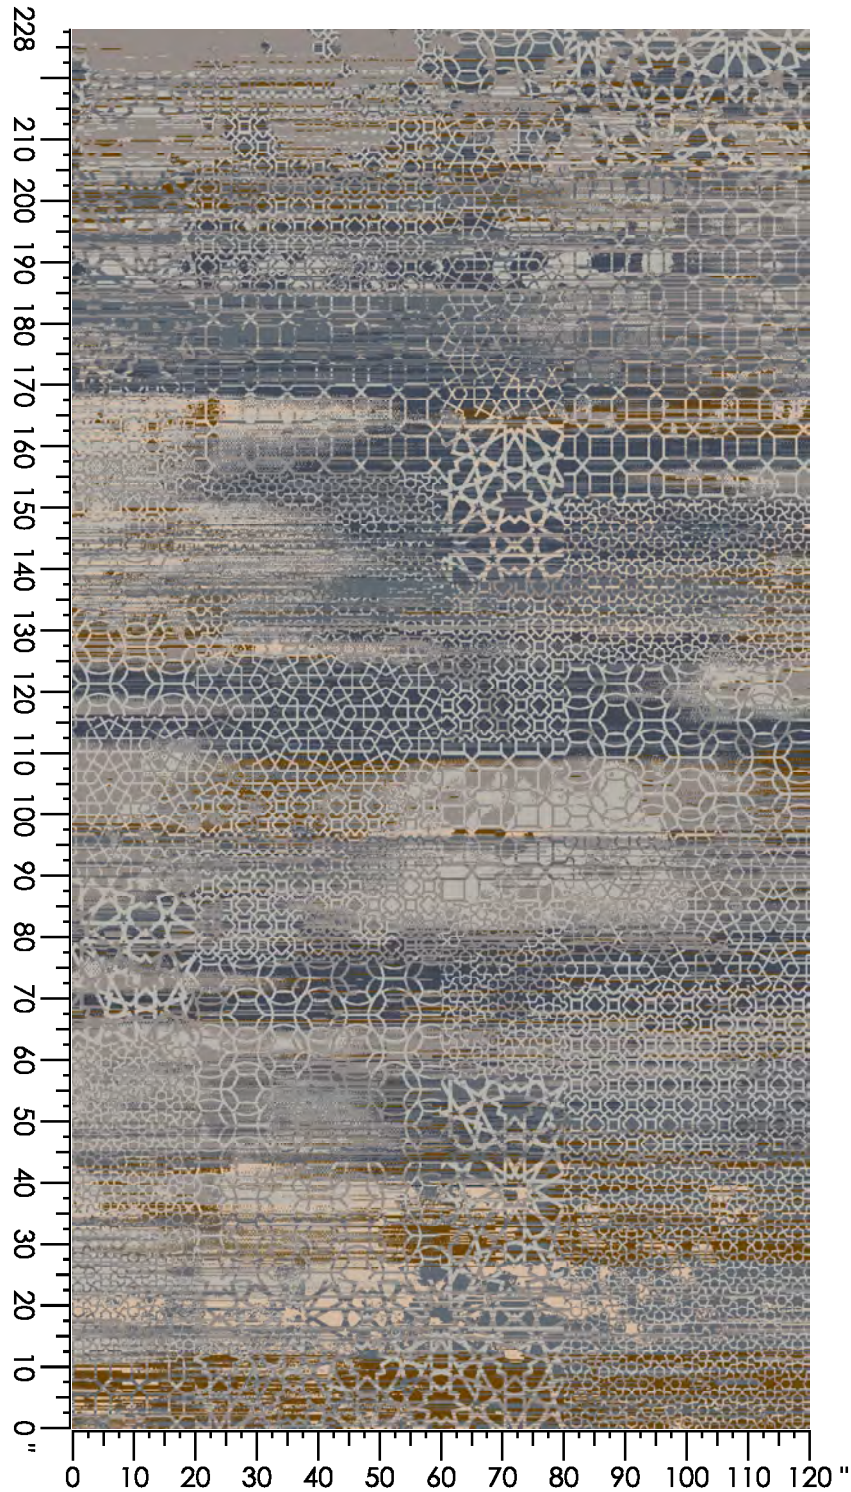

Design Number: L1501

Design Size: 120.00"W x 228.00"L

Repeat Type: Corridor

1 repeat shown- not to scale

custom HOSPITALITY

1	2	3	4	5	6
8532C	8536C	8537C	3537C	3504C	8518C
23.93%	30.64%	21.09%	5.12%	6.11%	13.11%