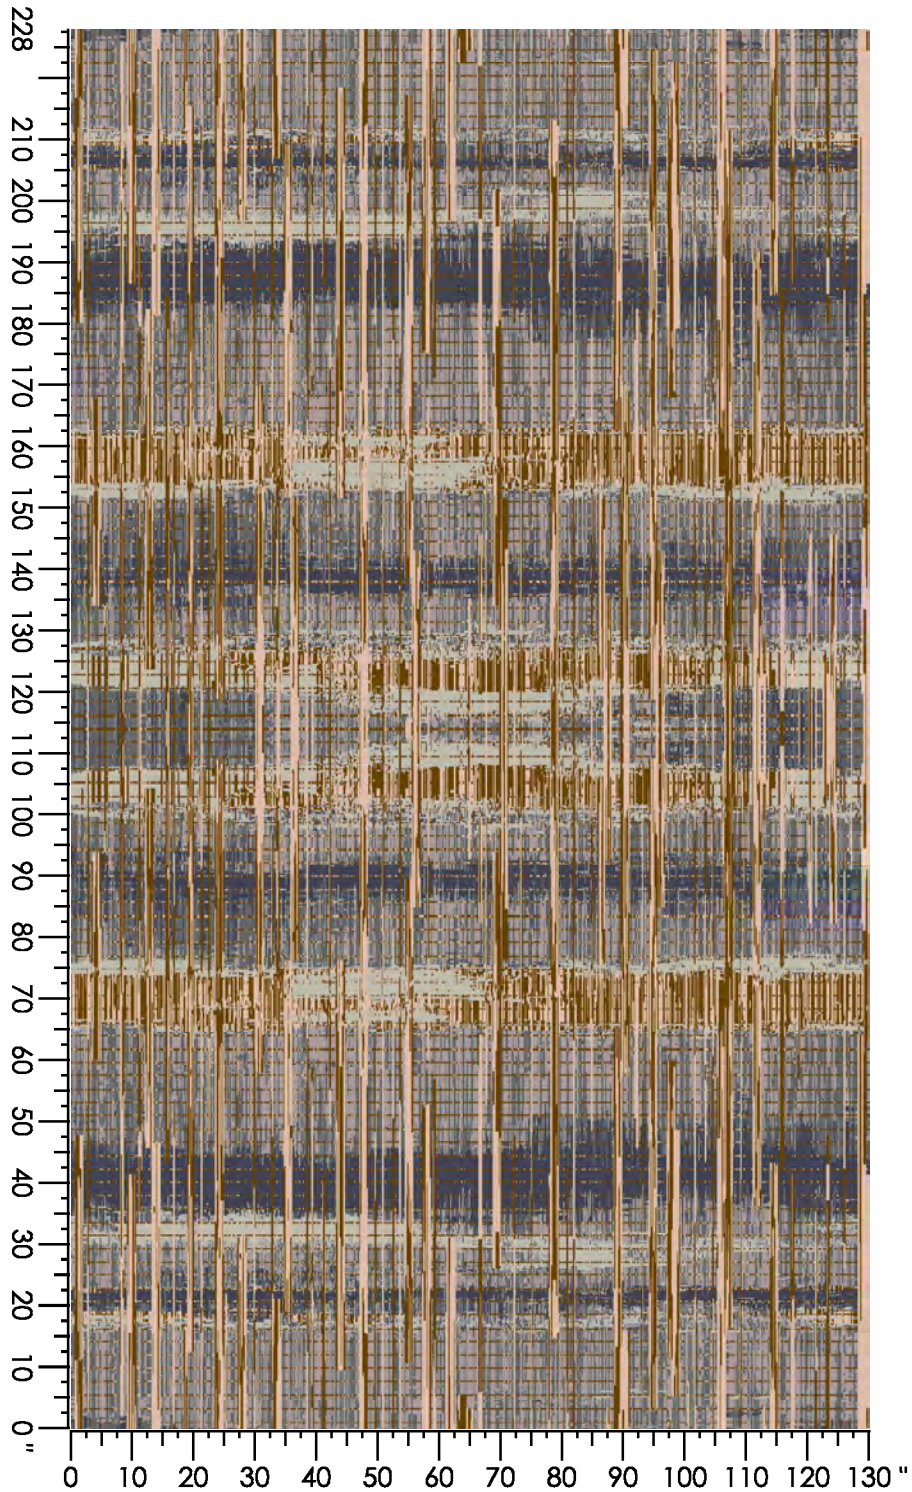

Design Number: LP1634

Design Size: 130.00"W x 228.00"L

Repeat Type: Straight

1 repeat shown- not to scale

custom HOSPITALITY

1	2	3	4	5	6
3504C	3537C	8537C	8535C	8518C	8532C
21.91%	20.23%	19.33%	19.60%	11.22%	7.71%