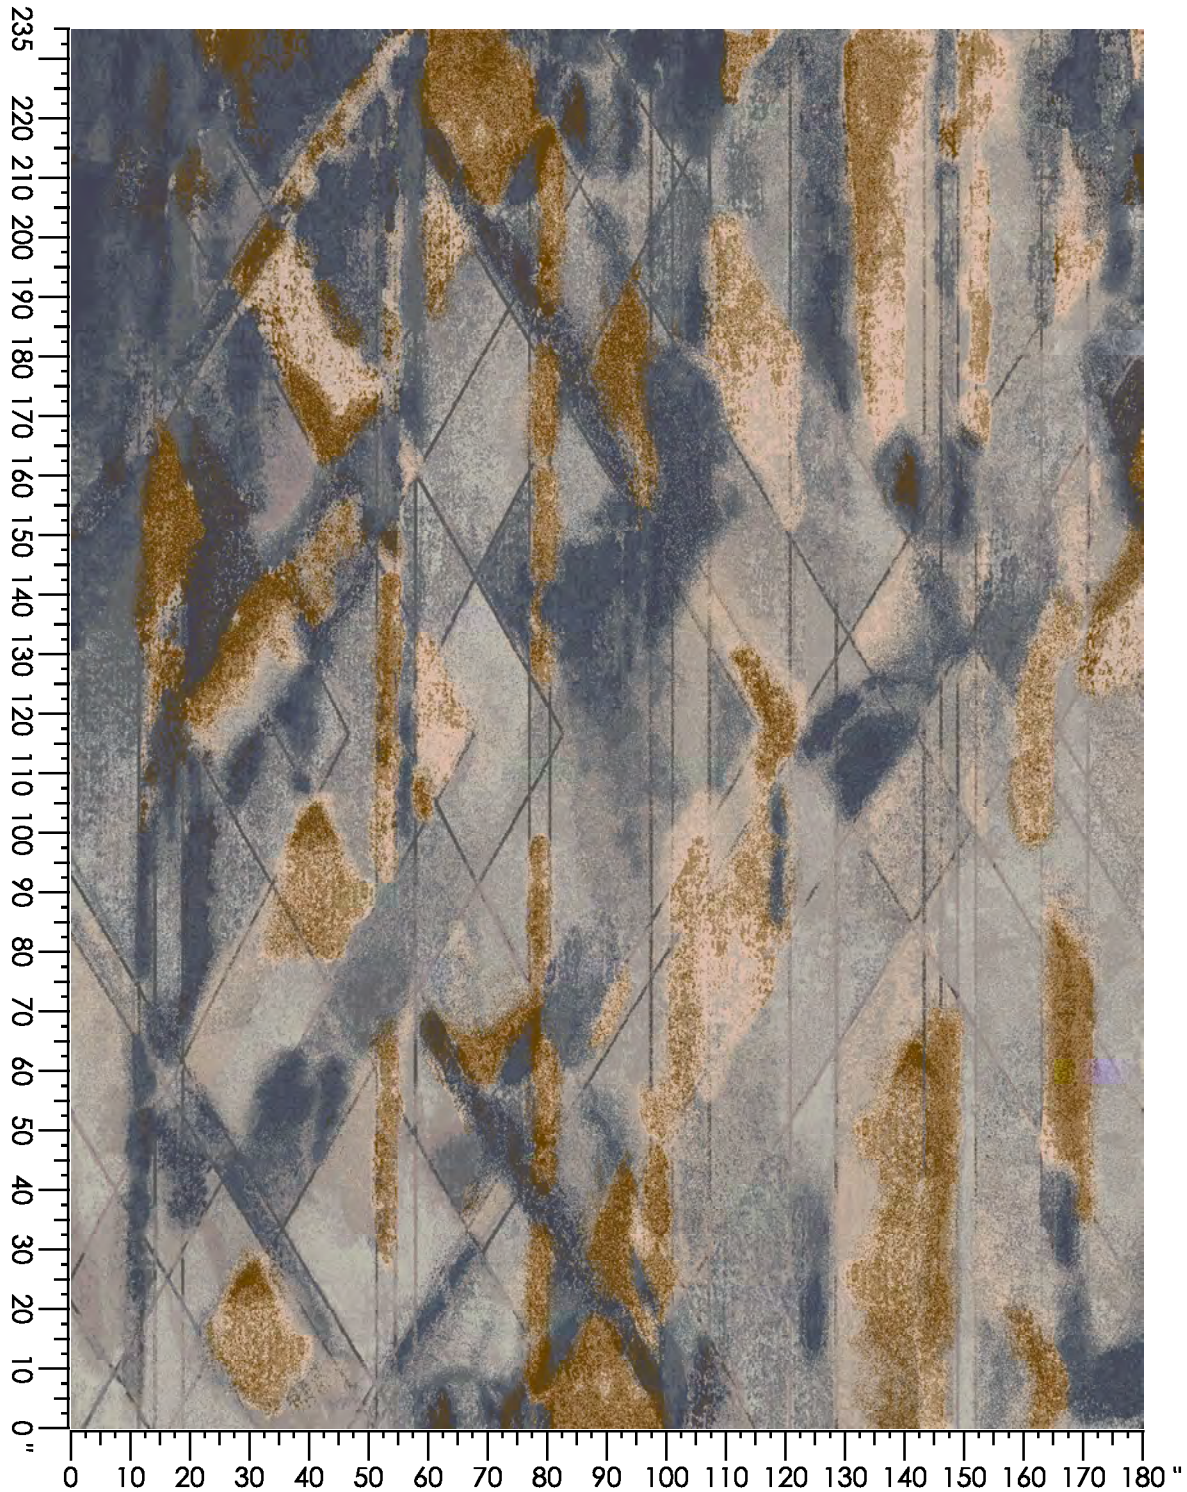

Design Number: LP1644

Design Size: 180.00"W x 235.00"L

Repeat Type: Nonrepeating

1 repeat shown- not to scale

custom HOSPITALITY

1	2	3	4	5	6	7	8
8518C	3504C	8517C	8537C	8536C	3537C	8532C	8535C
12.38%	10.25%	2.29%	22.19%	15.24%	16.28%	9.32%	12.05%