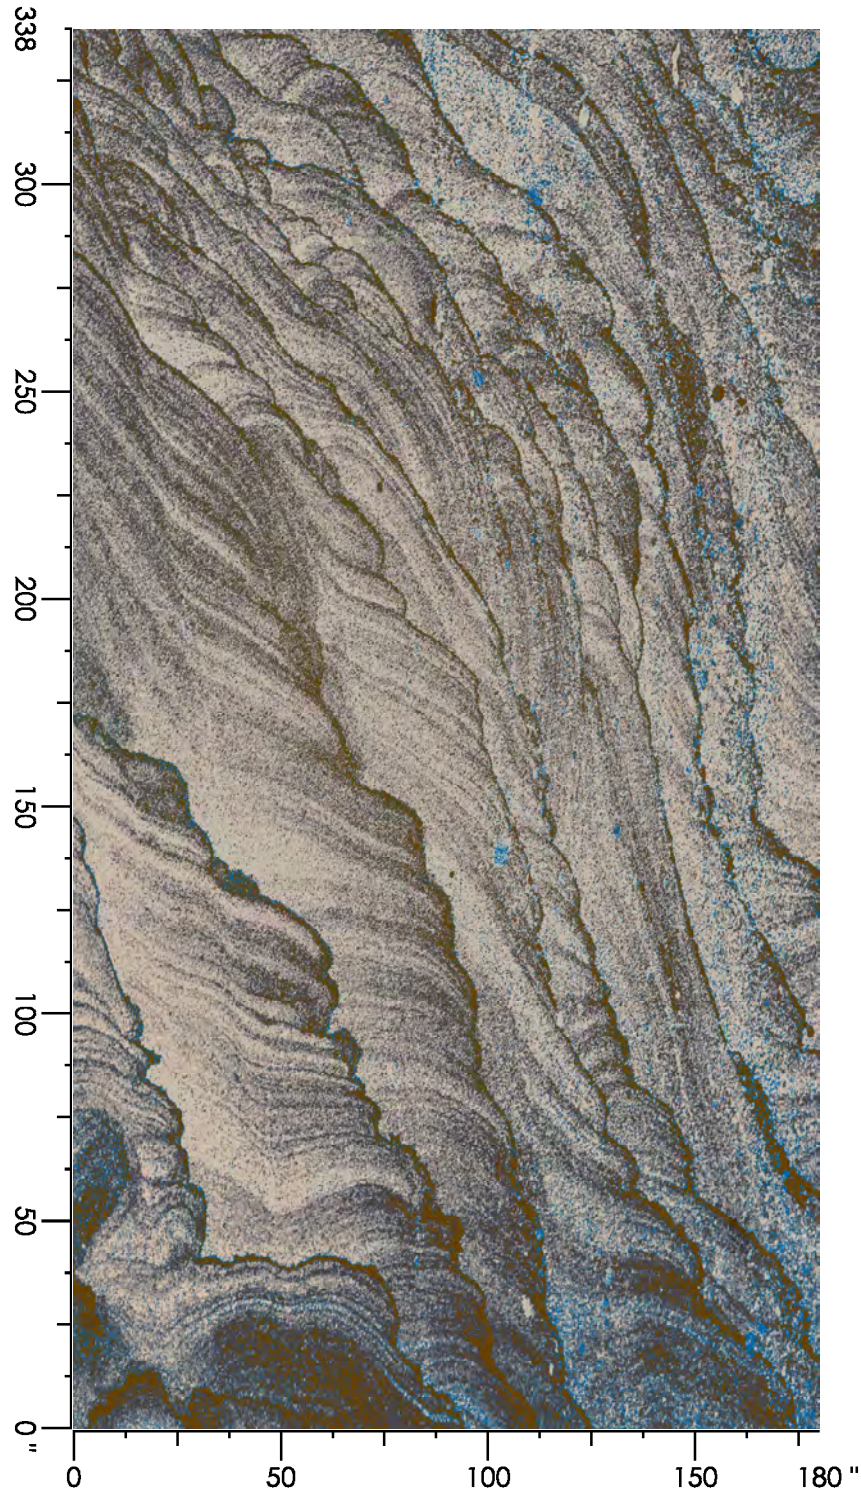

Design Number: LP1555

Design Size: 180.00"W x 337.50"L

Repeat Type: Nonrepeating

1 repeat shown- not to scale

custom HOSPITALITY

1	2	3	4	5	6	7	8
8532C	3537C	8535C	8536C	8537C	5522C	8518C	3504C
8.28%	15.52%	17.43%	14.24%	10.99%	5.01%	17.87%	10.67%