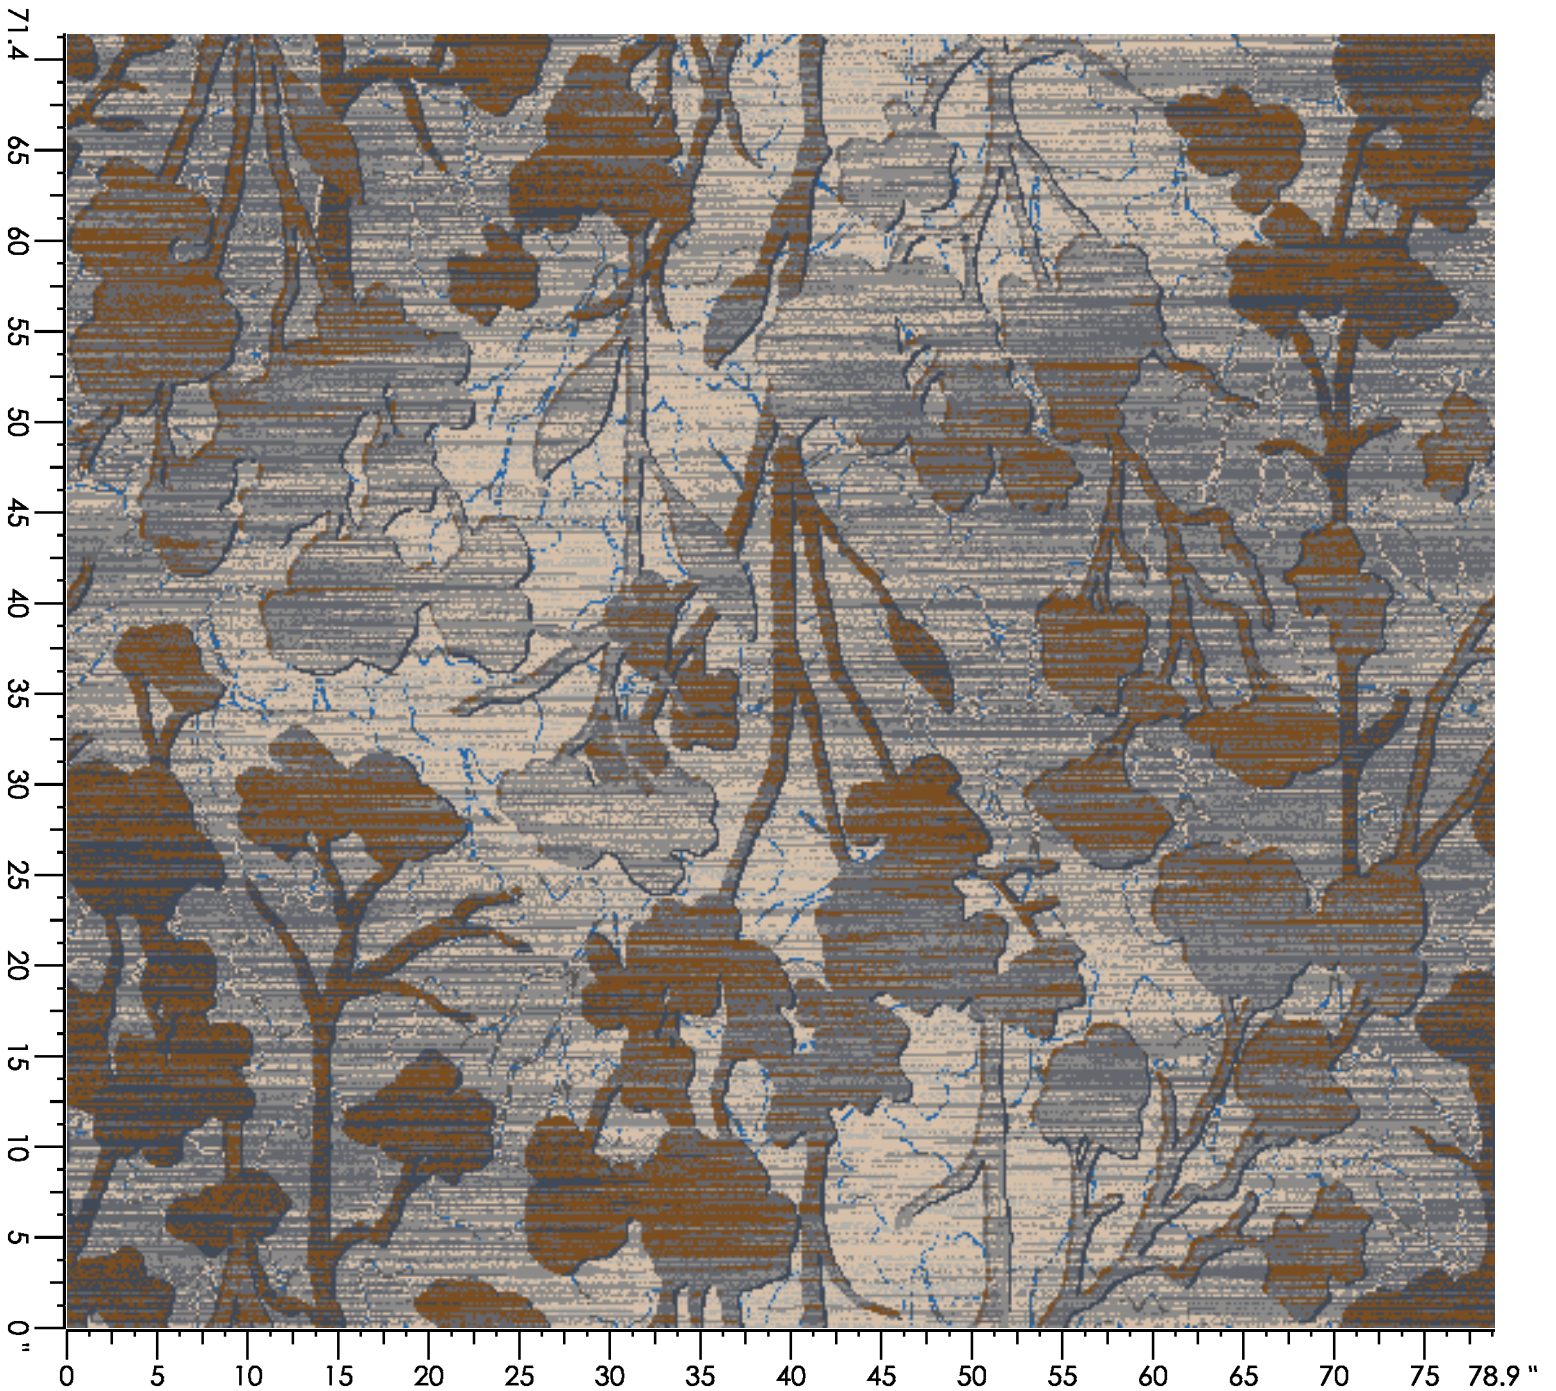

Design Number: AX213-7

Design Size: 78.86"W x 71.43"L

Repeat Type: Straight

custom HOSPITALITY

1 repeat shown- not to scale

1	2	3	4	5	6	7	8
K873	M657	C561	C555	F652	B555	H877	D557
9.24%	15.10%	25.78%	27.64%	16.42%	3.27%	1.06%	1.49%