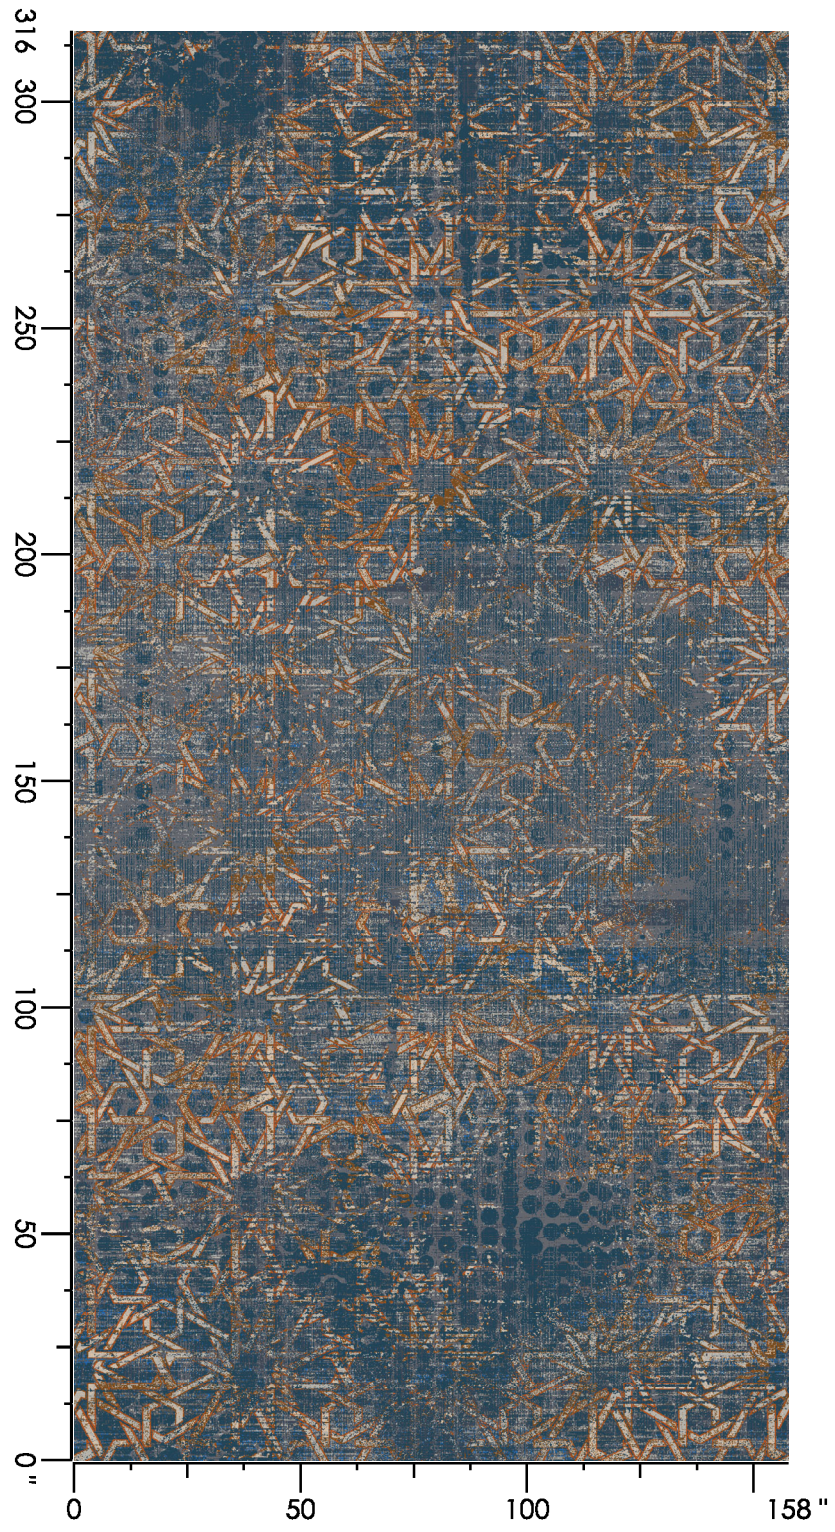

Copper Crush

@monsieur_didot

@hometalk.com

JANUARY

Design Number: AX3118-7

Design Size: 157.71"W x 1213.00"L

Repeat Type: NONREPEATING

custom HOSPITALITY

1 repeat shown- not to scale

1 C555 1.59%	2 D876 6.05%	3 C561 2.95%	4 K873 6.76%	5 D557 0.61%	6 D658 0.73%	7 B878 12.52%	8 M657 17.38%	9 C552 21.93%	10 B878 4.68%
11 F652 23.52%	12 B555 1.29%								

Design Number: AX481-10
Design Size: 157.71"W x 315.60"L

Repeat Type: Straight

custom HOSPITALITY

1 repeat shown- not to scale

1 B878 26.81%	2 K873 7.90%	3 D658 1.38%	4 C561 24.39%	5 D658 4.73%	6 H877 1.53%	7 C555 0.48%	8 D557 5.42%	9 M657 9.52%	10 F652 4.54%
11 C552 1.29%	12 B555 12.03%								

Design Number: AX213-7

Design Size: 78.86"W x 71.43"L

Repeat Type: Straight

custom HOSPITALITY

1 repeat shown- not to scale

1	2	3	4	5	6	7	8
K873	M657	C561	C555	F652	B555	H877	D557
9.24%	15.10%	25.78%	27.64%	16.42%	3.27%	1.06%	1.49%