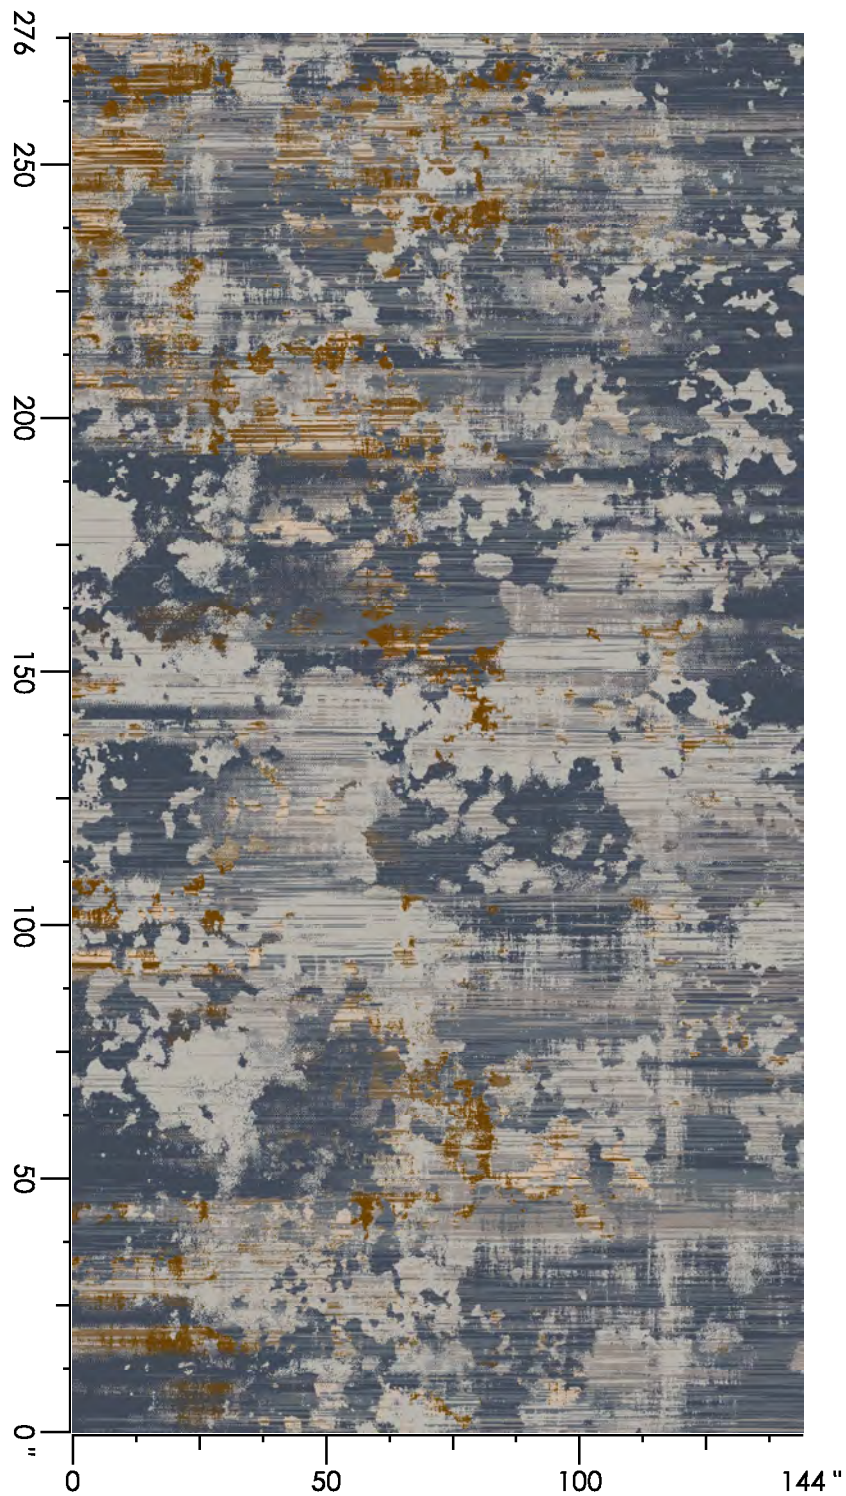

Design Number: L1551

Design Size: 144.00"W x 276.00"L

Repeat Type: Corridor

1 repeat shown- not to scale

custom HOSPITALITY

1	2	3	4	5	6
8532C	8536C	8537C	3537C	3504C	8518C
29.84%	15.62%	17.15%	2.74%	5.43%	29.21%