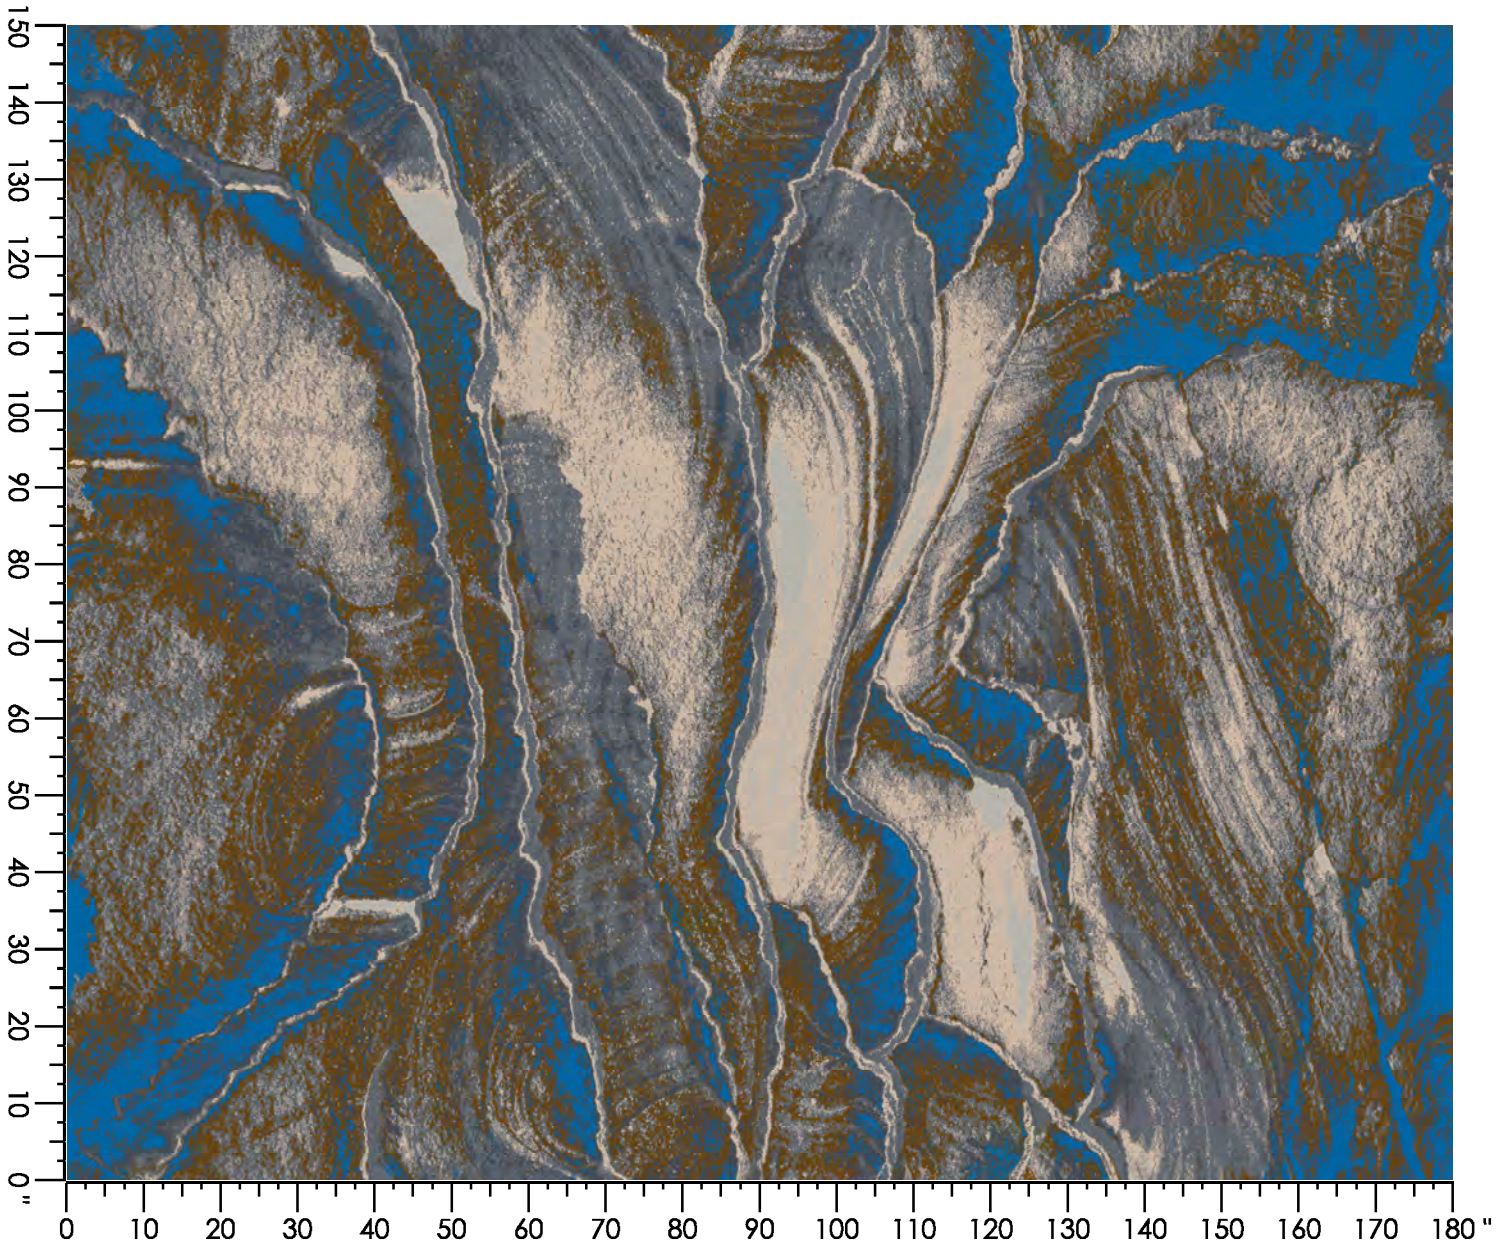

Design Number: LP1554
Design Size: 180.00"W x 150.00"L

Repeat Type: Straight

custom HOSPITALITY

1 repeat shown- not to scale

1	2	4	5	6	7	8
8532C	3537C	8536C	8537C	3504C	8518C	5522C
2.88%	9.22%	10.07%	31.15%	18.57%	17.68%	10.44%