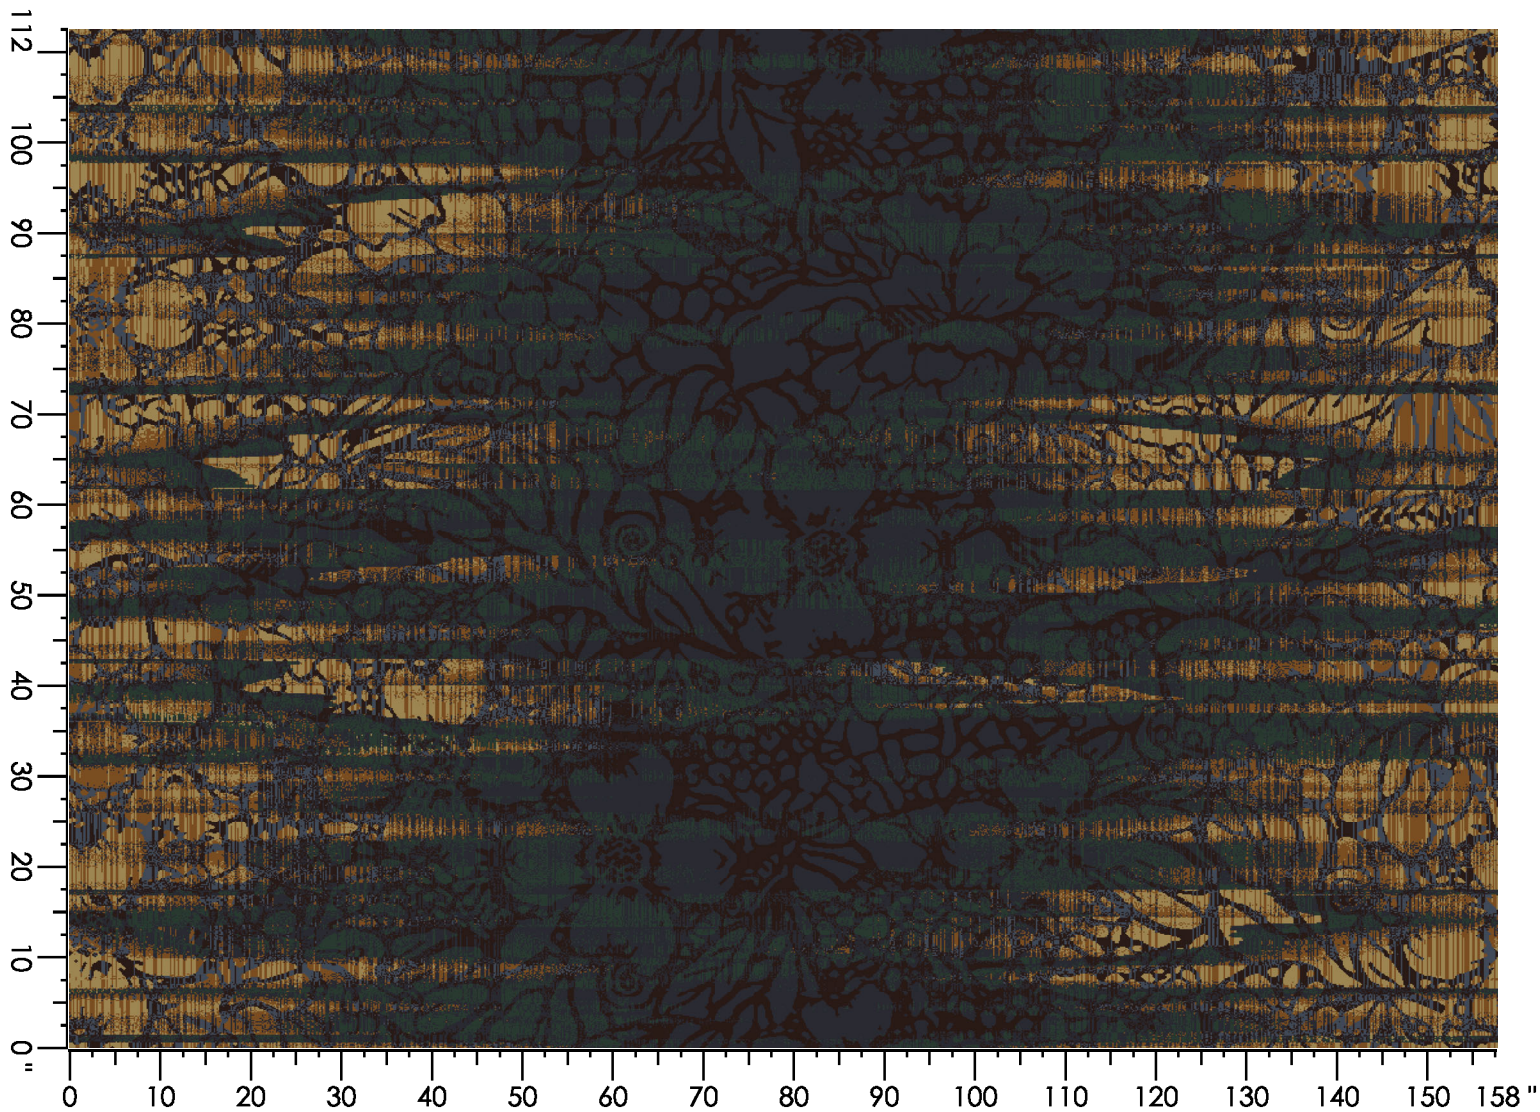

Design Number: AX1370-8

Design Size: 157.71"W x 112.50"L

Repeat Type: SIDE MATCH

1 repeat shown- not to scale

1	2	3	4	5	6
N653	E559	A983	K873	M657	H990
22.82%	38.76%	13.61%	7.12%	11.34%	6.35%