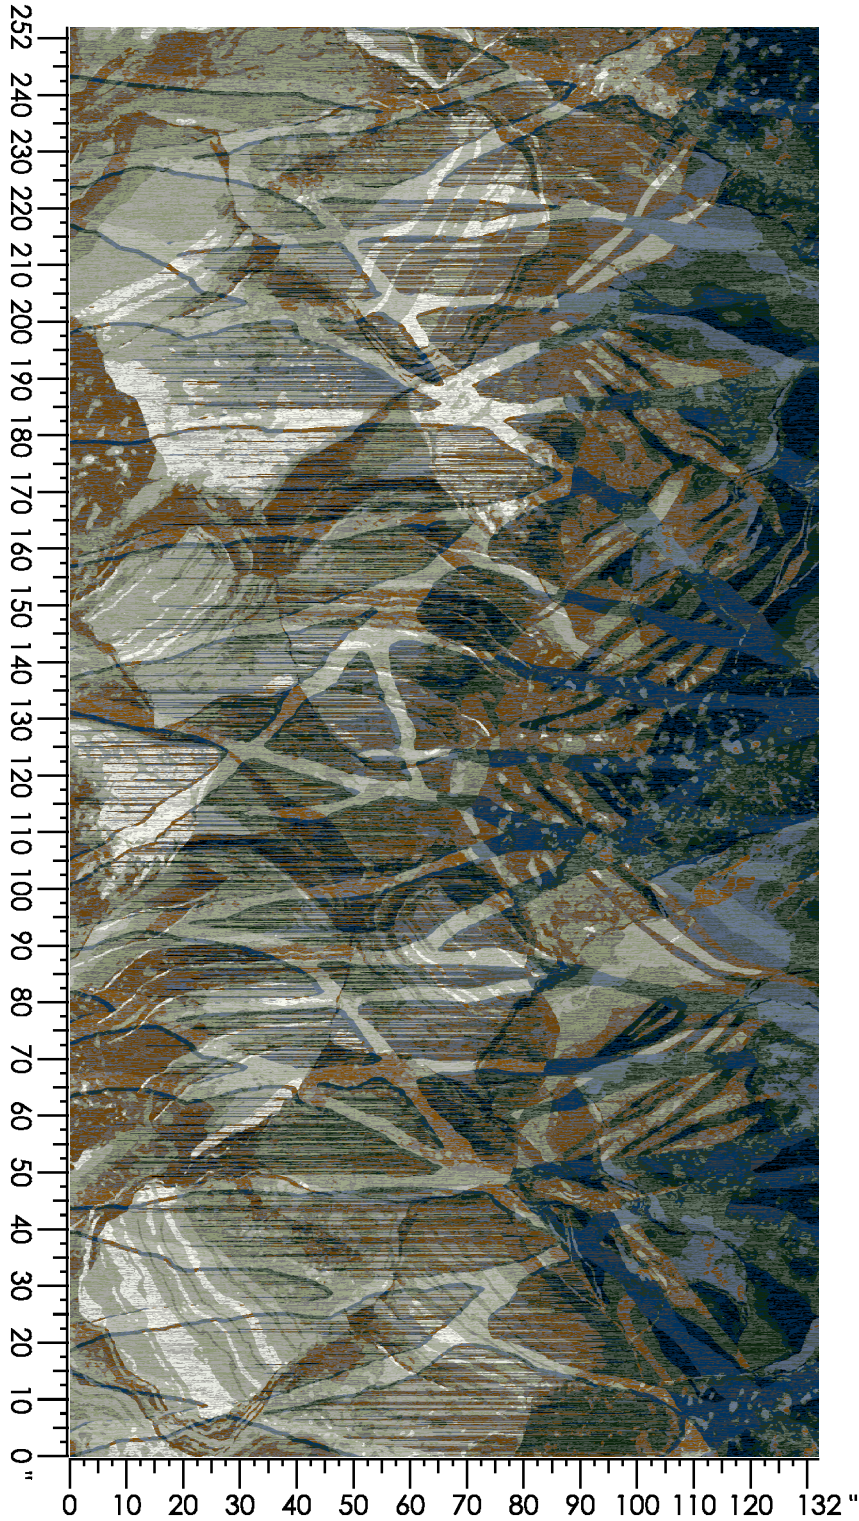

Design Number: V1233 SG

Design Size: 132.00"W x 252.00"L

Repeat Type: NO SIDE MATCH

1 repeat shown- not to scale

1 8002C 1.90%	2 5509C 4.25%	3 4003C 5.83%	4 8554C 8.56%	5 5528C 7.37%	6 4531C 10.58%	7 3504C 11.15%	8 8531C 10.25%	9 8533C 7.28%	10 1507C 2.09%
21 8002L 1.59%	22 5509L 3.55%	23 4003L 3.23%	24 8554L 4.29%	25 5528L 3.15%	26 4531L 4.90%	27 3504L 2.50%	28 8531L 2.95%	29 8533L 3.57%	30 1507L 1.01%