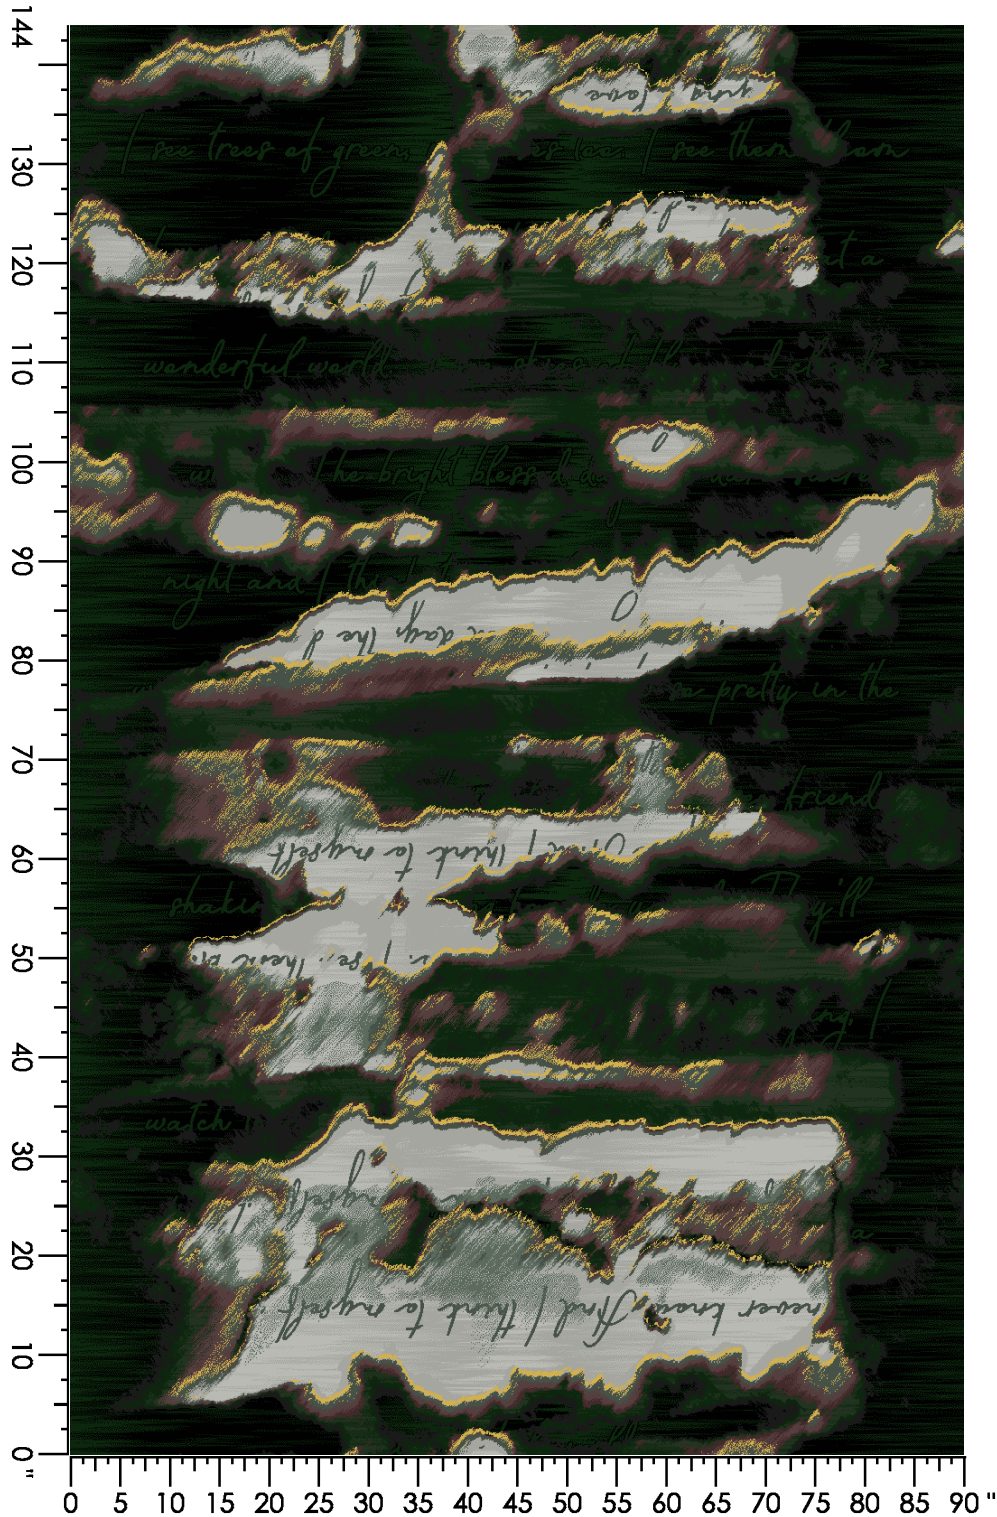

Design Number: V480 LD

Design Size: 90.00"W x 144.00"L

Repeat Type: END MATCH

SPLIT

1 repeat shown- not to scale

1	2	3	4	5	21	22	23	24	25
8533C	8554C	7510C	4003C	E-8002C	8533L	8554L	7510L	4003L	E-8002L
9.20%	7.27%	4.35%	23.34%	20.61%	6.05%	2.47%	6.38%	6.48%	10.26%

26
M3517L
3.57%