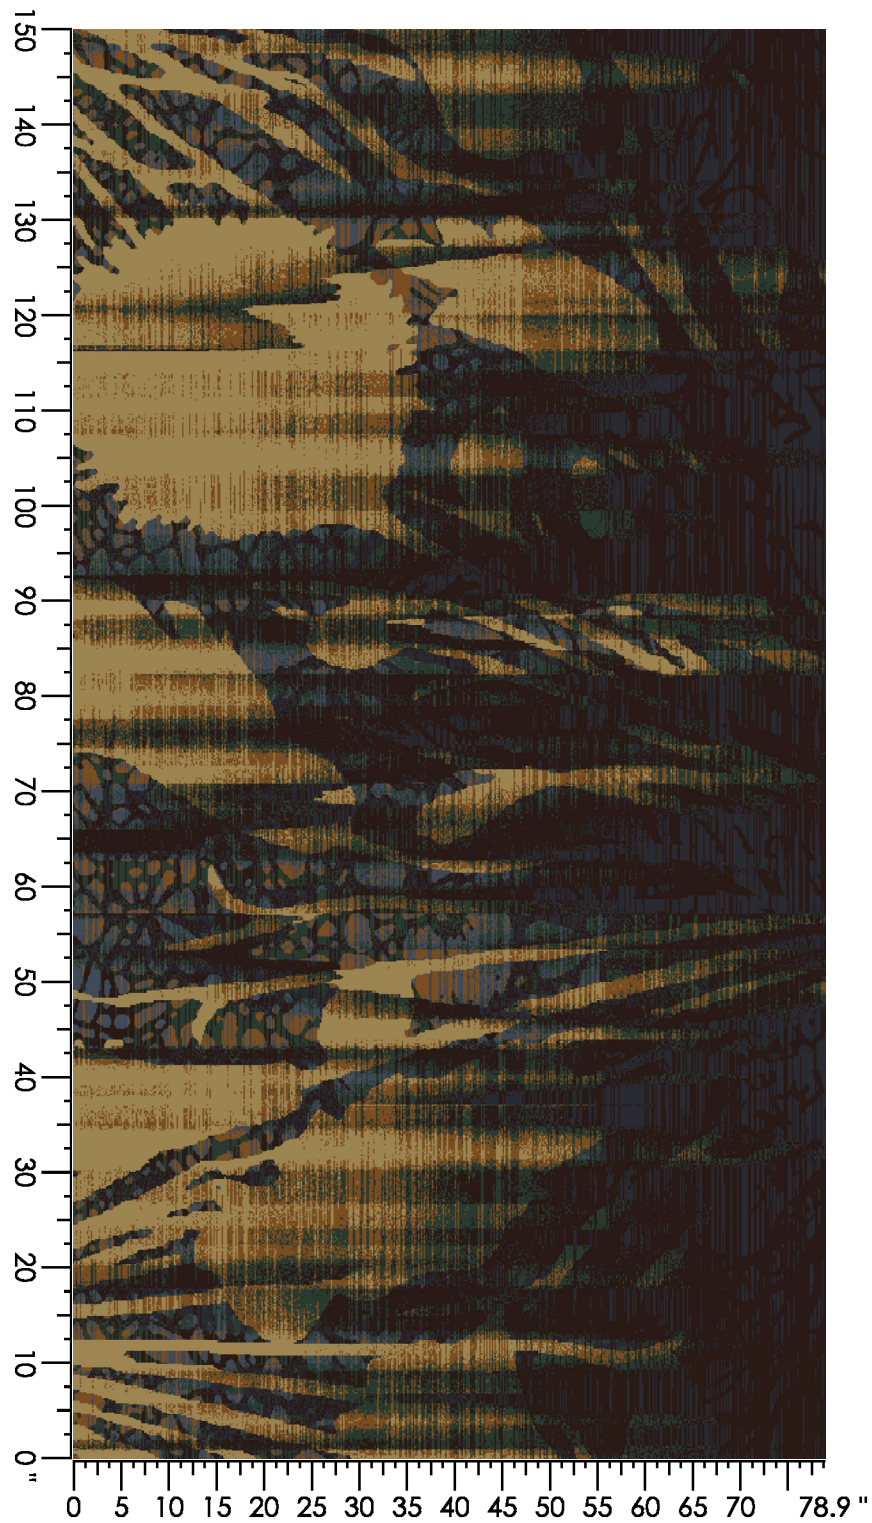

Design Number: AX1372-8

Design Size: 78.86"W x 150.00"L

Repeat Type: END MATCH

1 repeat shown- not to scale

1	2	3	4	5	6	7
N653	E559	N653	A983	H990	M657	K873
19.72%	12.35%	18.56%	16.51%	16.28%	12.58%	4.00%