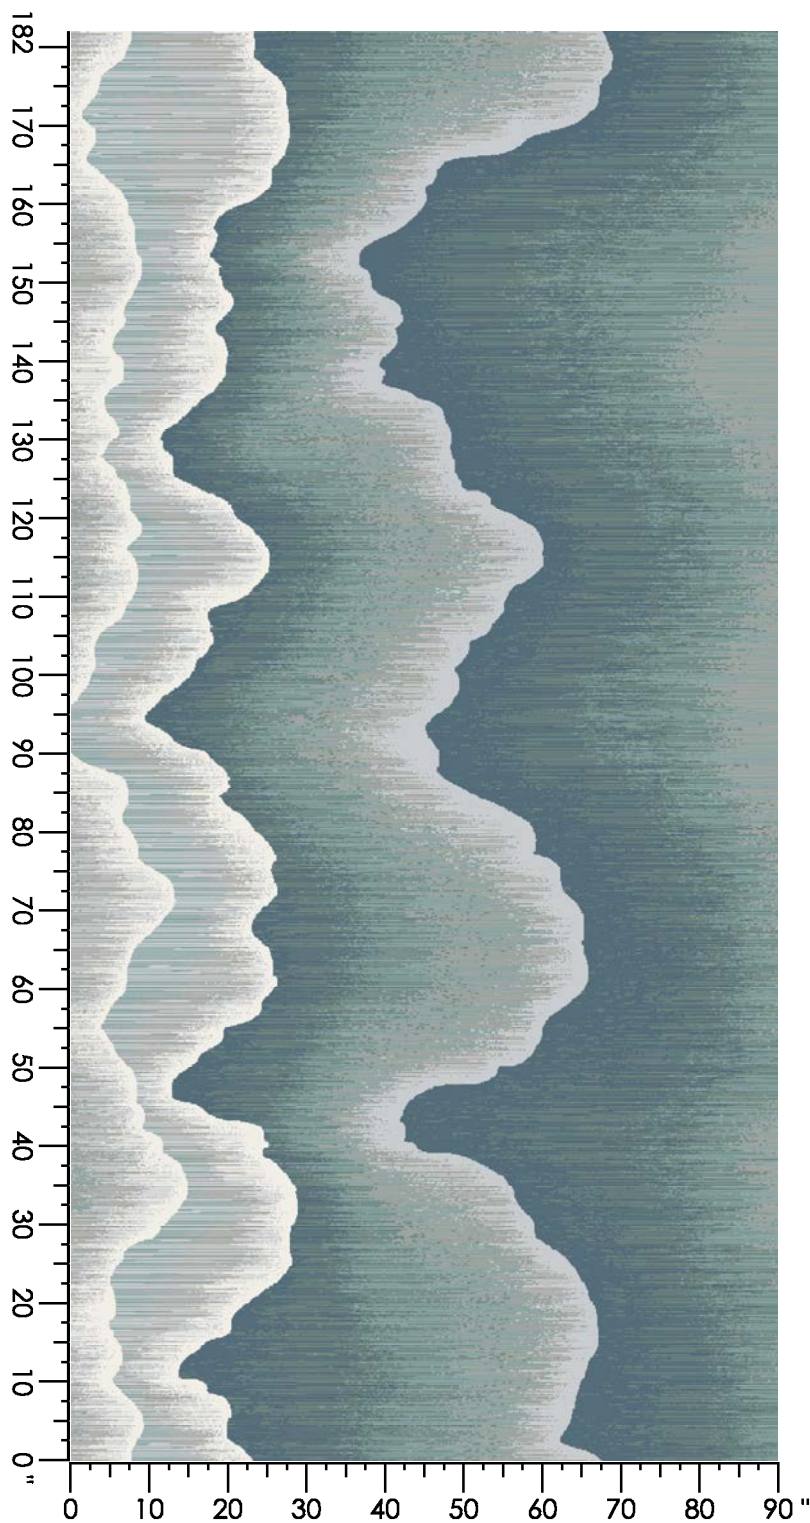

Design Number: L2030

Design Size: 90.00"W x 182.00"L

Repeat Type: CORRIDOR SPLIT

1 repeat shown- not to scale

1	2	3	4	5	6
1504C	X395C	8533C	5520C	4016C	5515C
7.18%	15.79%	13.24%	18.56%	22.28%	22.95%