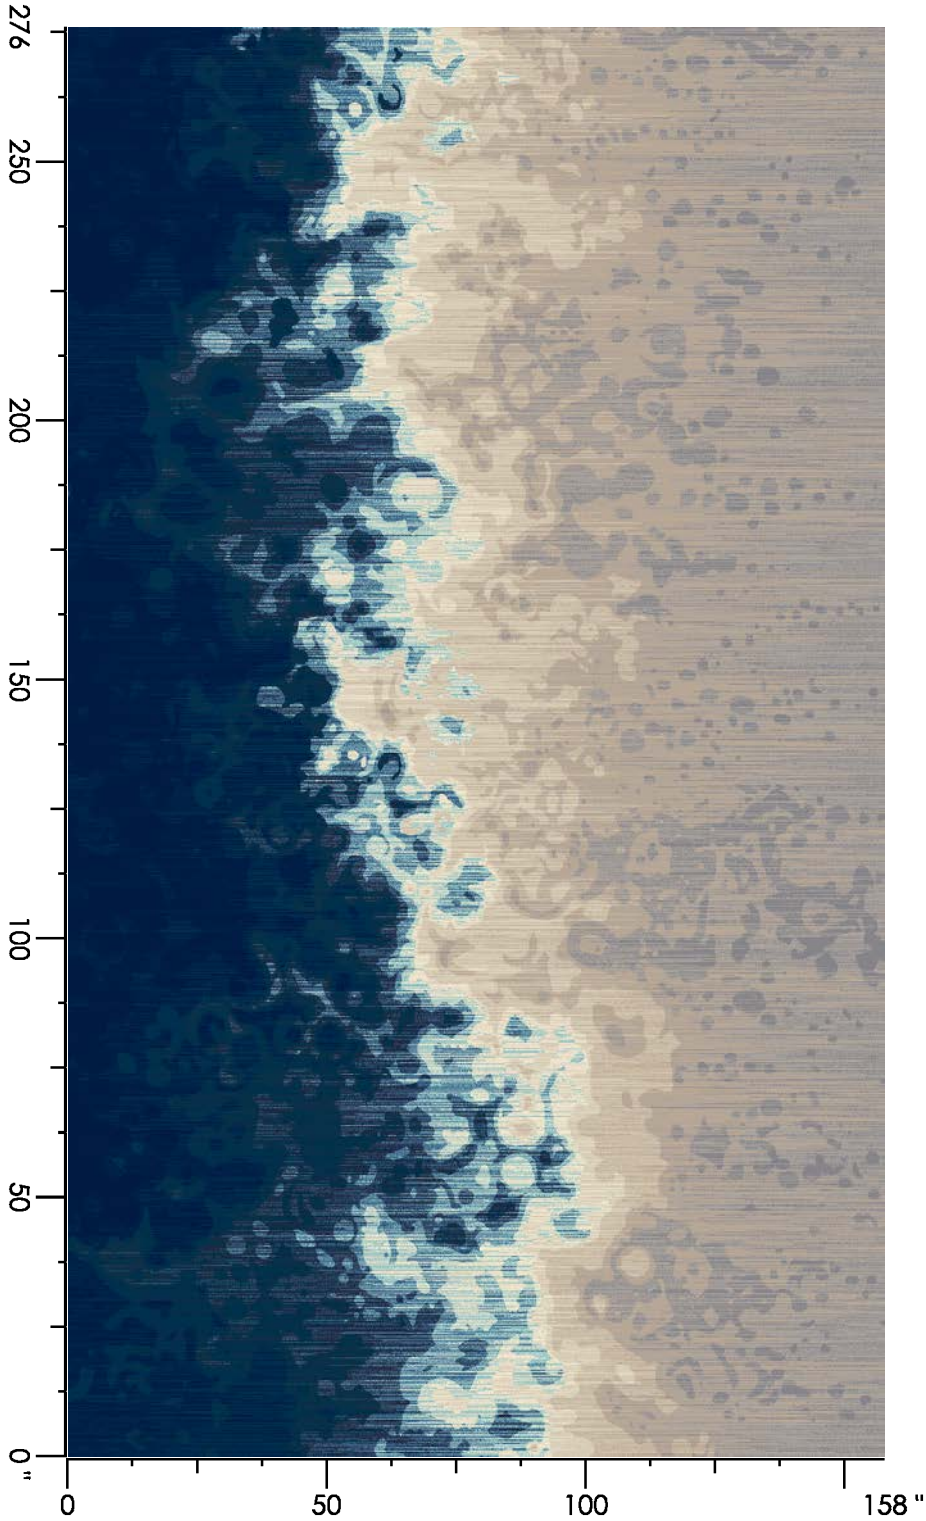

Design Number: AX915-8

Design Size: 157.71"W x 138.00"L

Repeat Type: STRAIGHT

1 repeat shown- not to scale

1	2	3	4	5	6	7
G875	F877	L878	L873	A873	B873	N872
5.46%	9.08%	14.63%	16.46%	11.87%	21.34%	21.15%

Design Number: AX1015-8

Design Size: 315.43"W x 137.50"L

Repeat Type: 2 LOOMS

1 repeat shown- not to scale

1	2	3	4	5
G875	L878	A874	A873	N872
2.49%	15.69%	35.14%	42.39%	4.29%

Design Number: AX1016-7

Design Size: 157.71"W x 276.00"L

Repeat Type: NO SM

1 repeat shown- not to scale

1 N872 14.05%	2 B873 7.84%	3 N878 6.26%	4 A873 5.78%	5 L878 5.46%	6 F877 4.84%	7 A554 3.86%	8 G653 4.64%	9 C551 6.83%	10 H652 14.14%
11 F651 18.14%	12 D875 8.15%								

Repeat Type: STRAIGHT

1 repeat shown- not to scale

1	2	3	4	5	6
G875	F651	D875	L878	A873	A874
9.58%	3.60%	12.87%	29.49%	1.52%	42.95%

Design Number: AX1049-8

Design Size: 78.86"W x 78.75"L

Repeat Type: SIDE MATCH