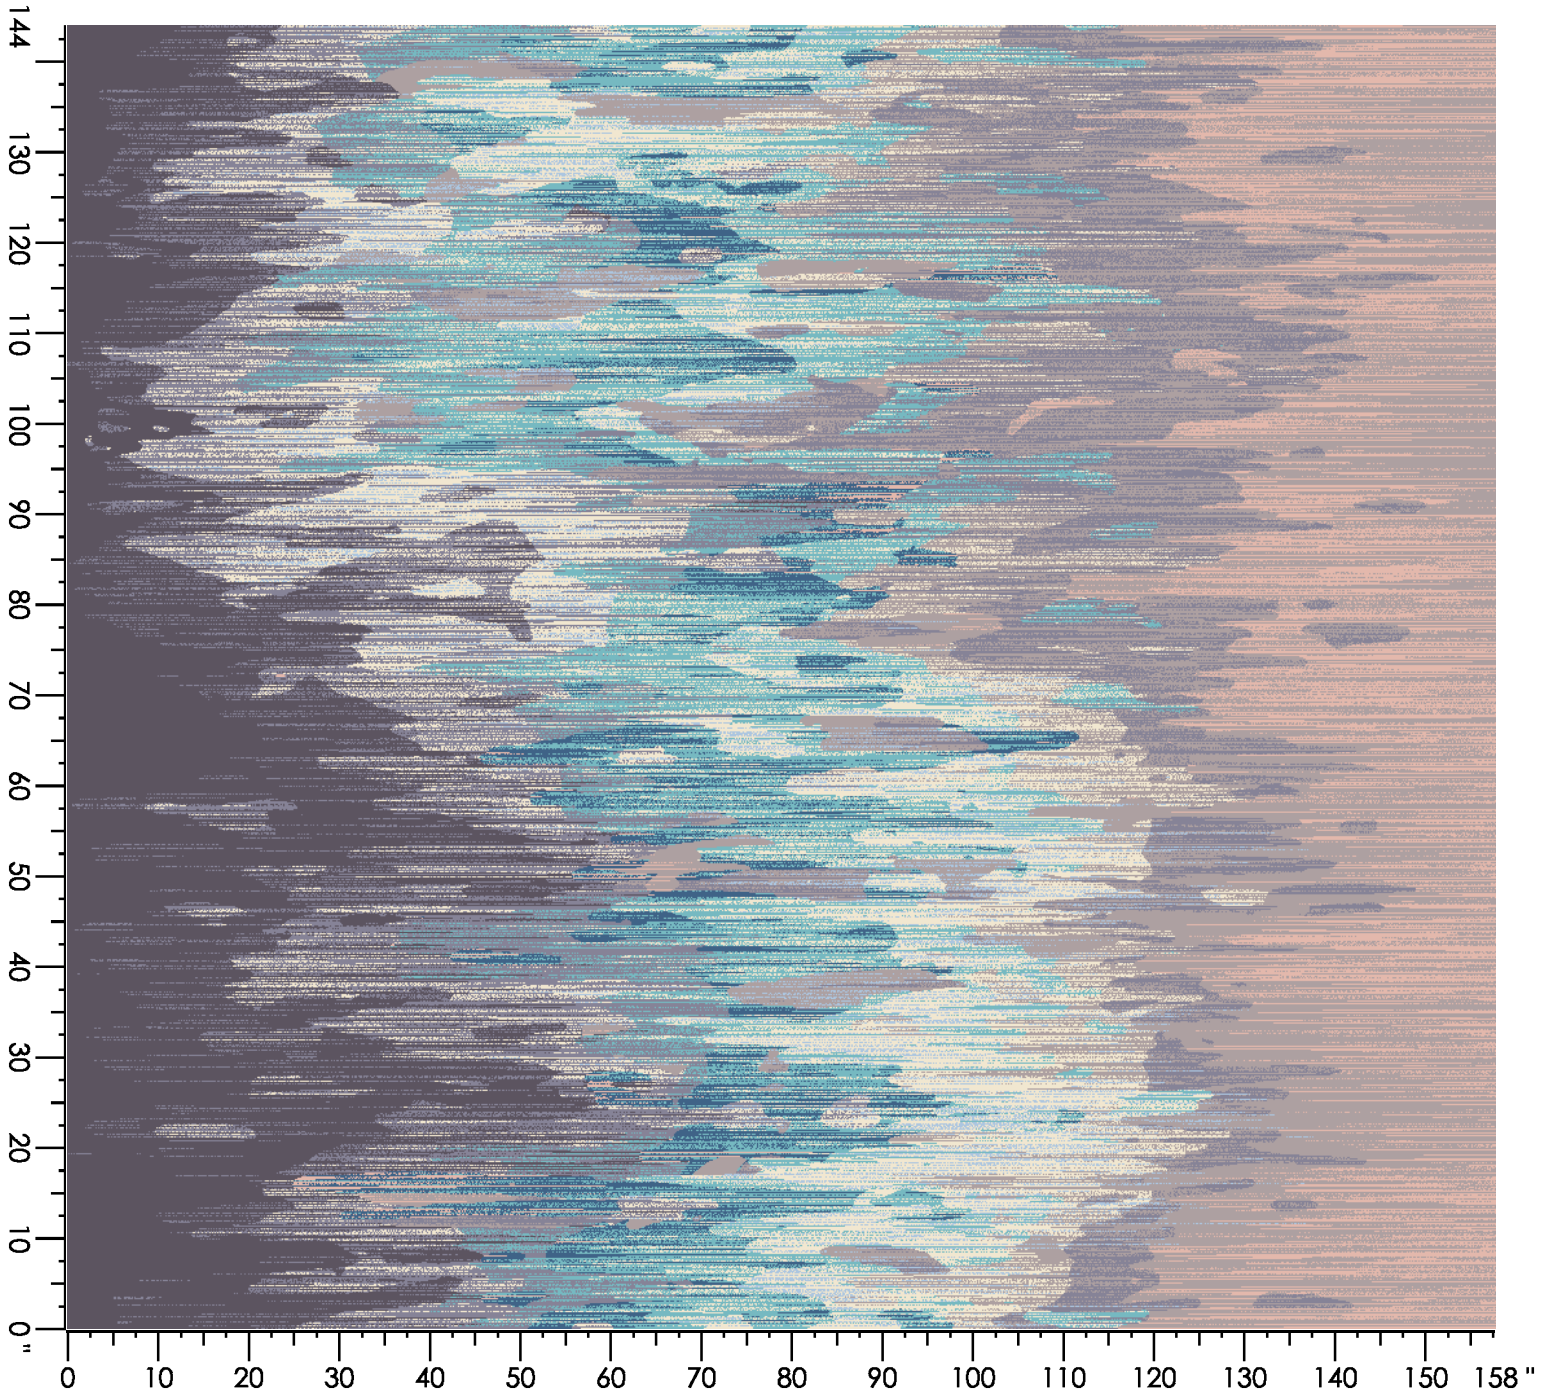

Design Number: AX1050-7

Design Size: 157.71"W x 144.00"L

Repeat Type: END ONLY

1 repeat shown- not to scale

1	2	3	4	5	6	7	8
A554	G767	G875	F877	F651	D875	L878	E871
14.11%	7.32%	3.39%	12.51%	23.20%	19.07%	3.71%	16.68%