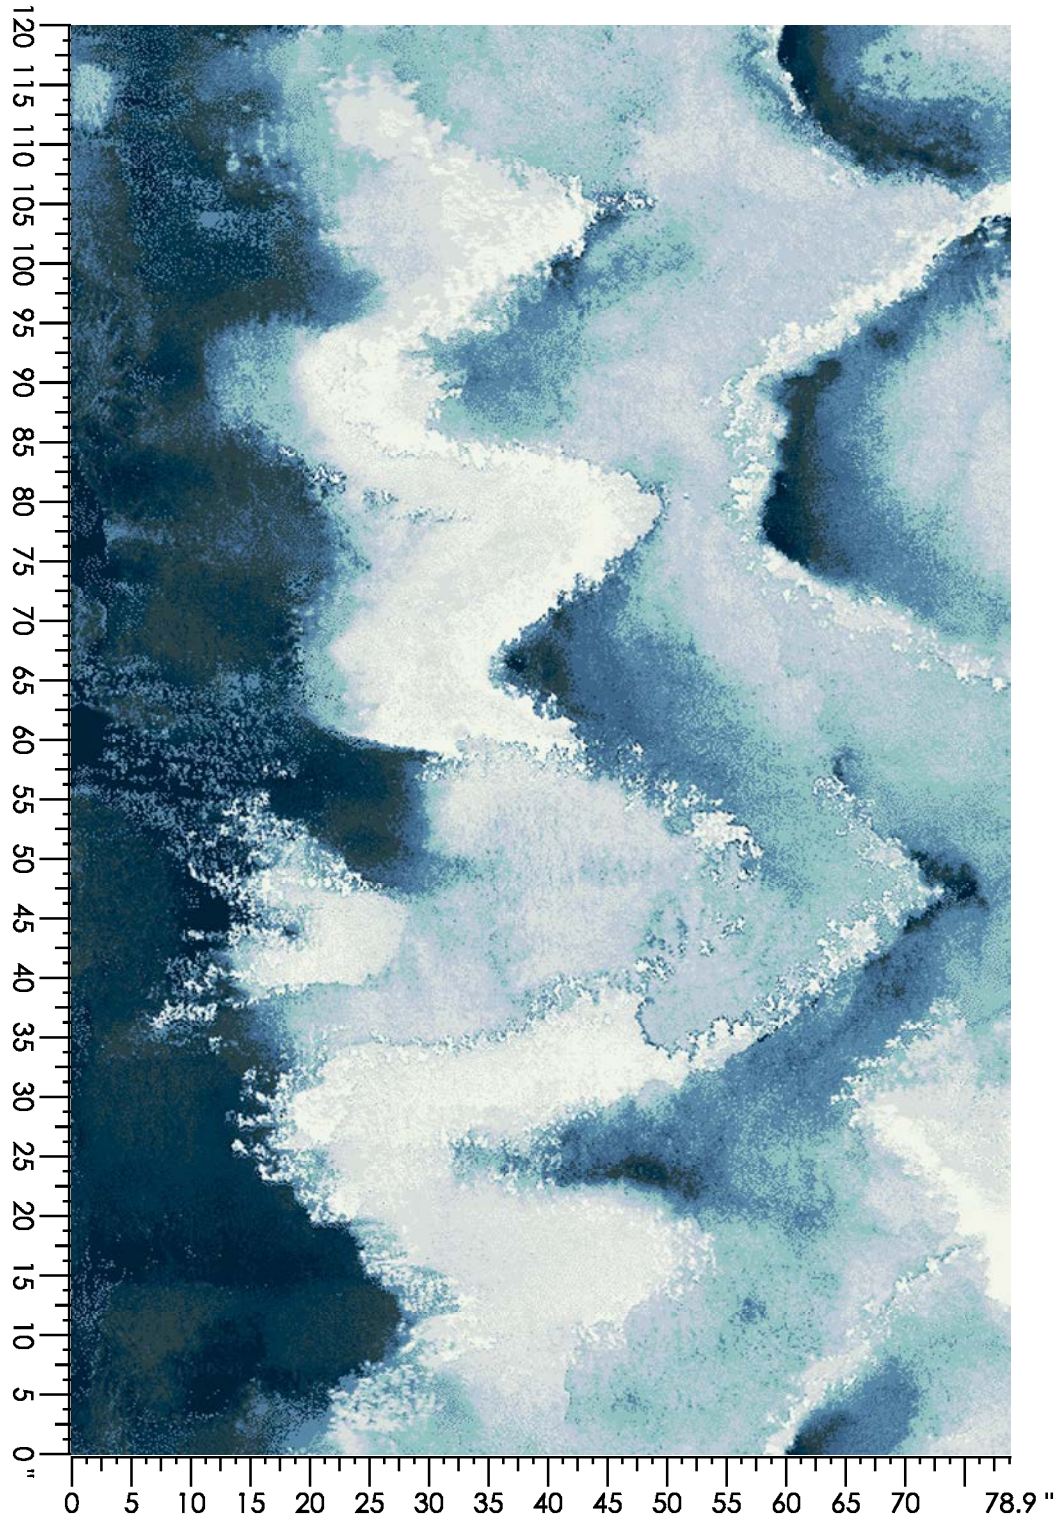

Design Number: AX1052-8

Design Size: 78.86"W x 120.00"L

Repeat Type: CORRIDOR SPLIT

1 repeat shown- not to scale

1	2	3	4	5	6	7	8	9
B873	N878	M880	L878	K878	F877	G875	A560	A556
4.98%	8.88%	7.89%	5.69%	12.77%	16.94%	18.72%	15.83%	8.30%