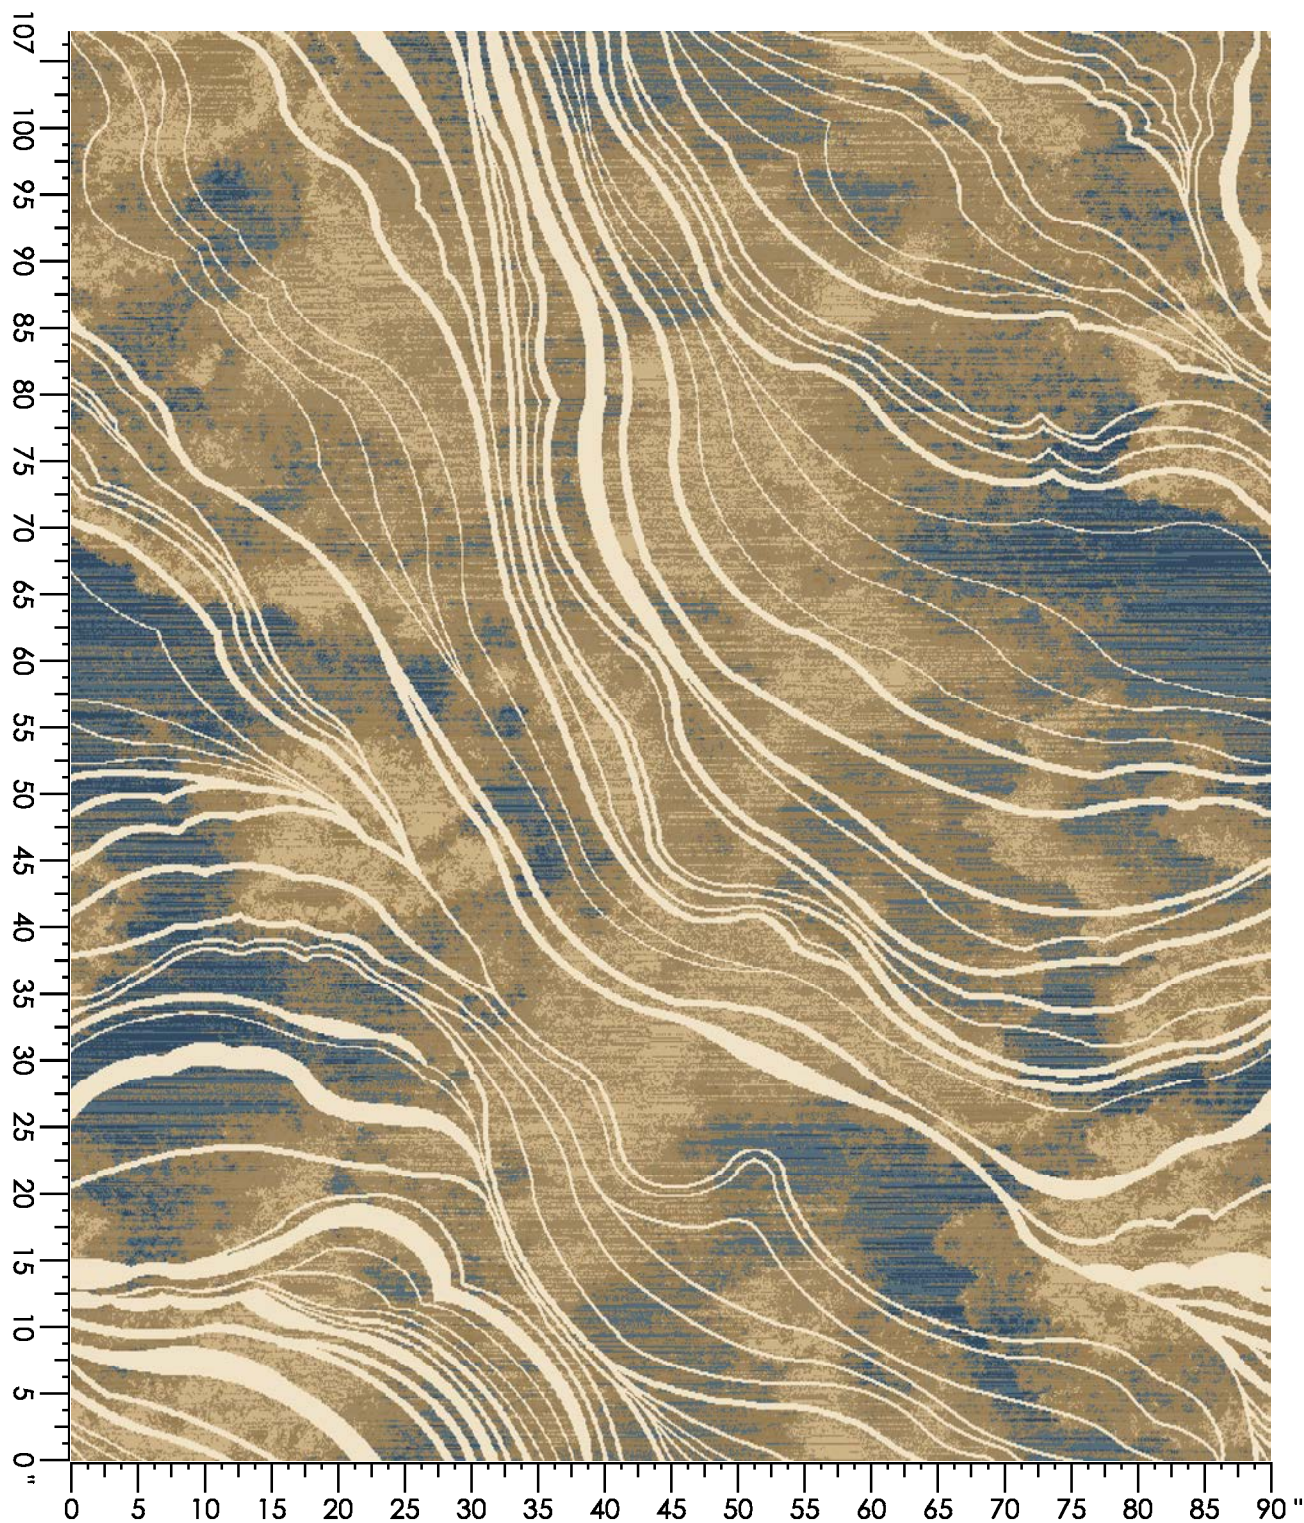

Design Number: LP1895

Design Size: 90.00"W x 107.25"L

Repeat Type: SIDE MATCH

1 repeat shown- not to scale

1	4	5	6	7	8
3006C	X52C	7512C	3528C	5515C	5003C
18.43%	14.54%	28.65%	21.07%	13.43%	3.89%