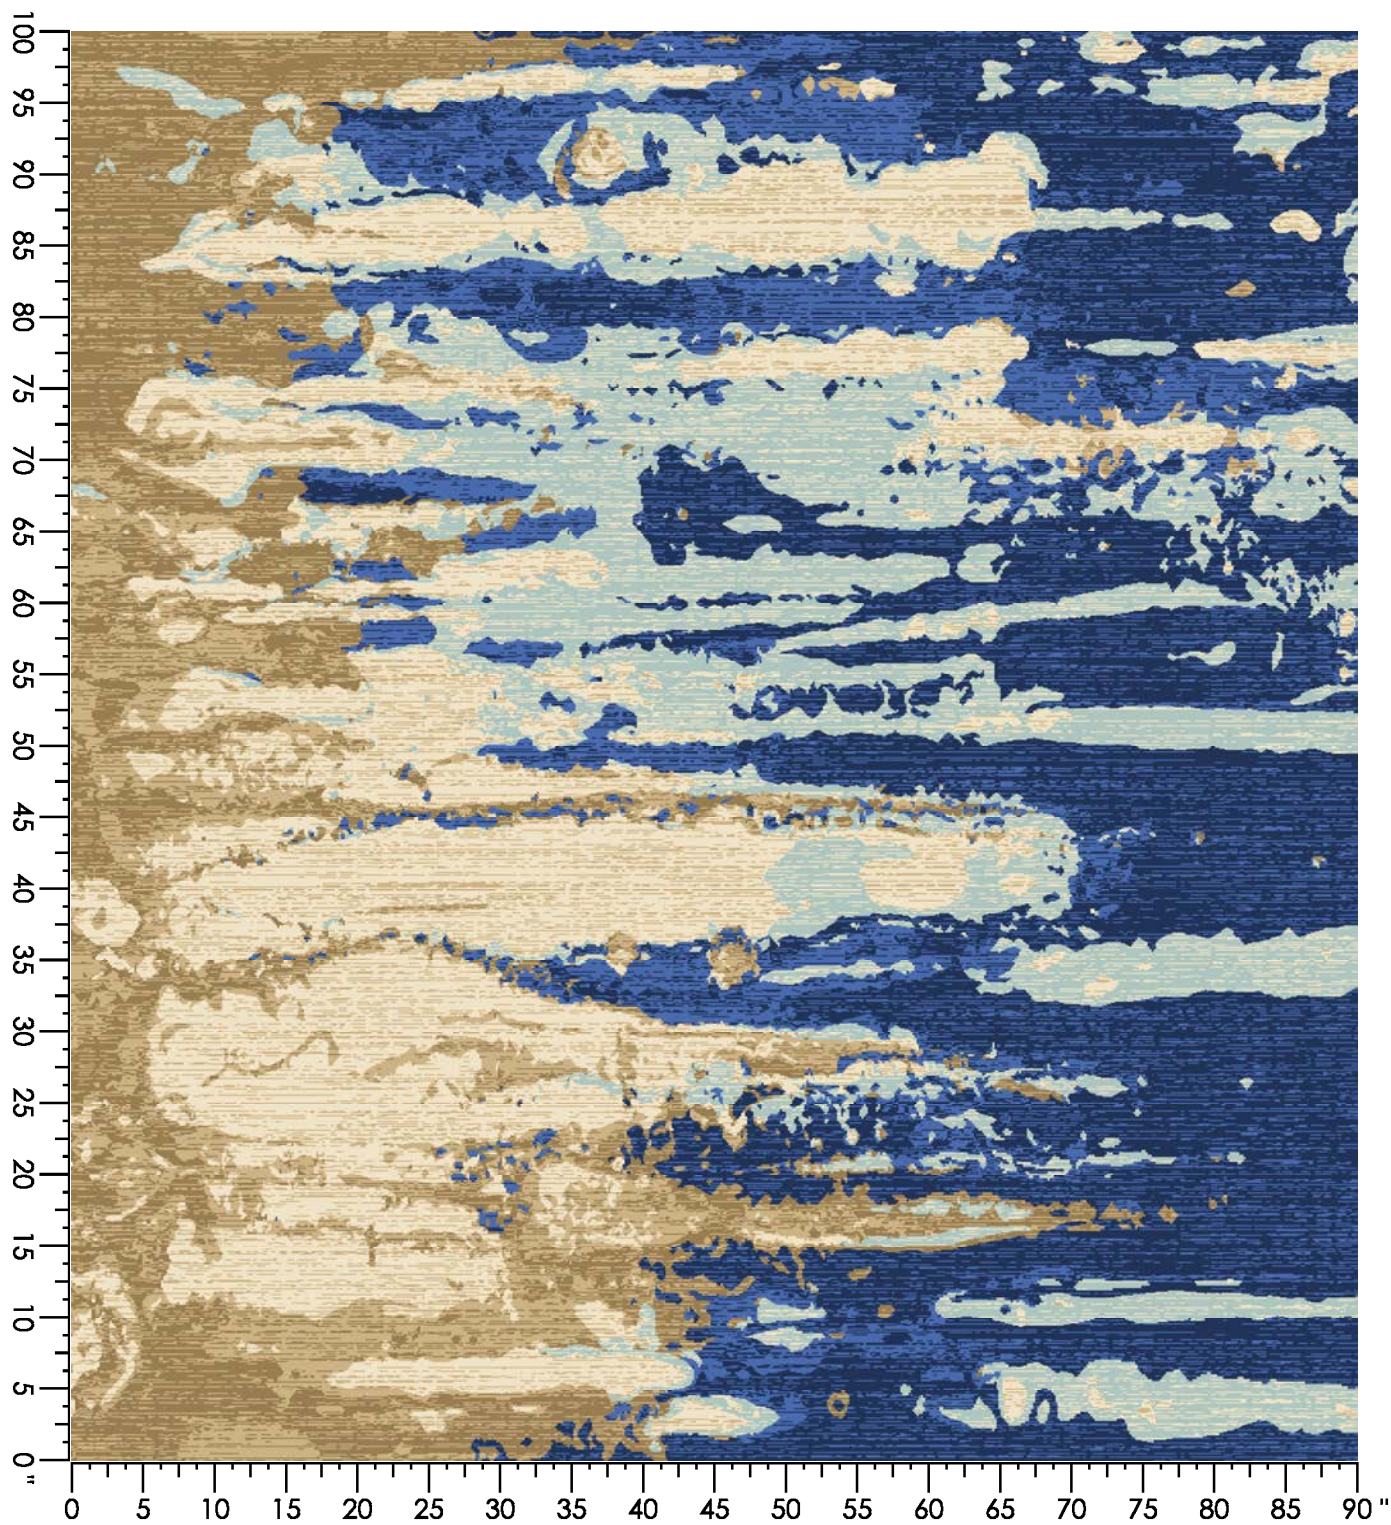

Design Number: L2195

Design Size: 90.00"W x 100.00"L

Repeat Type: CORRIDOR SPLIT

1 repeat shown- not to scale

1	2	3	4	5	6
3006C	X52C	5520C	3528C	5521C	5057C
21.39%	14.86%	14.81%	11.72%	14.04%	23.18%