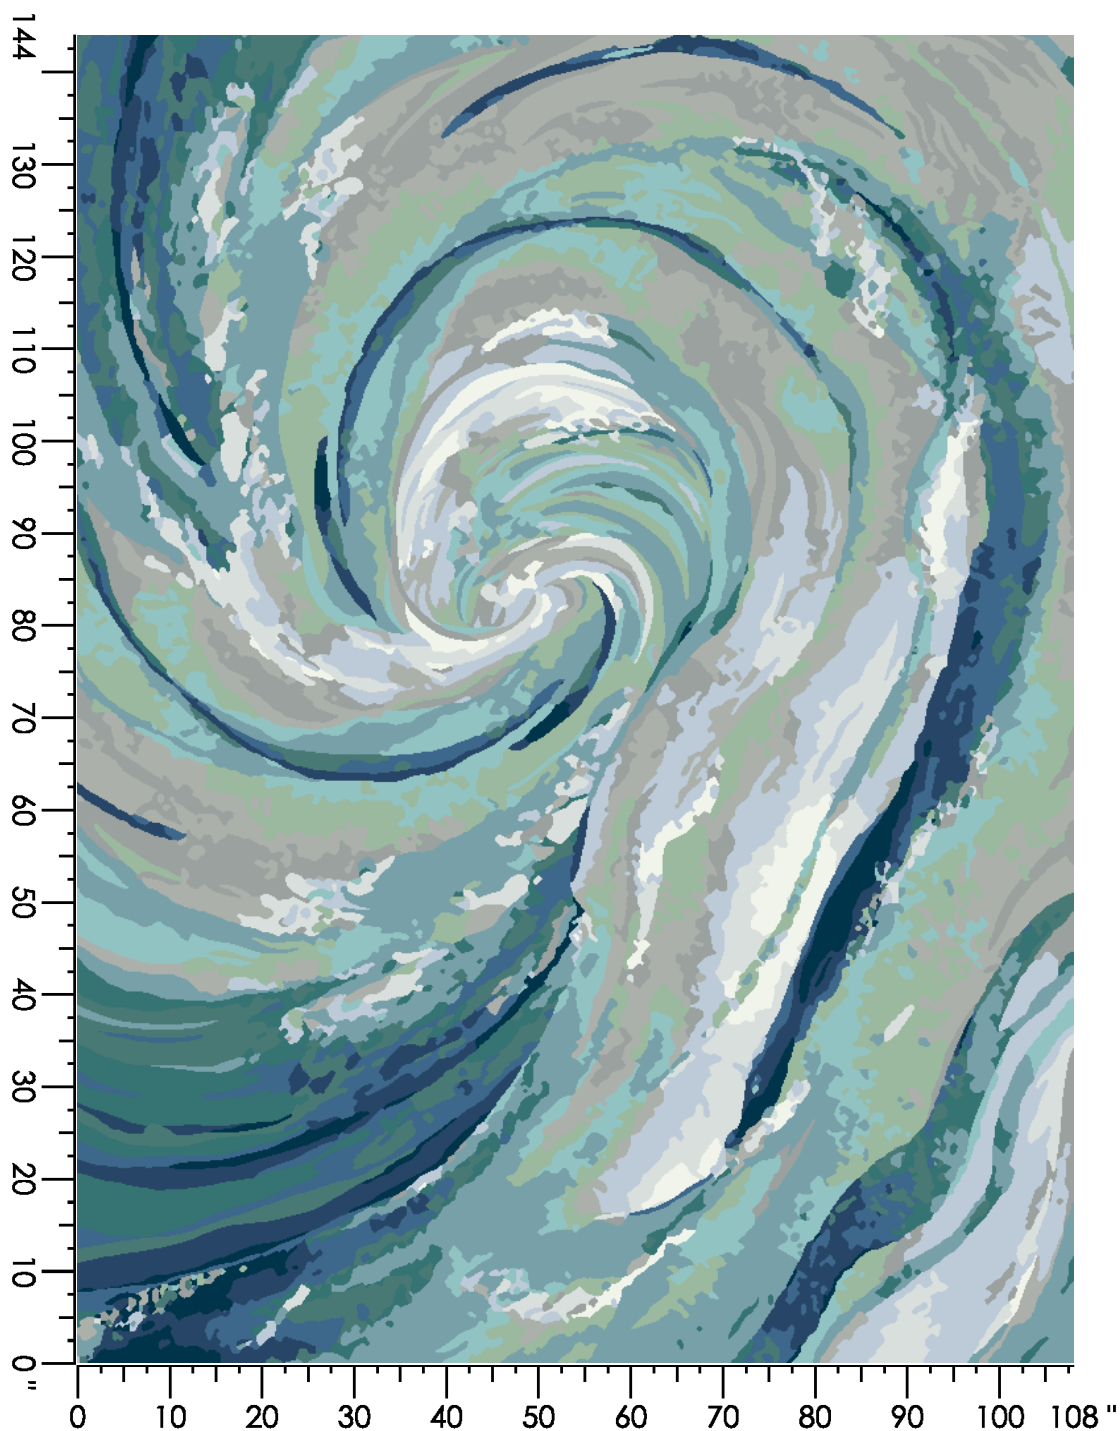

Design Number: HT103

Design Size: 108.00"W x 144.00"L

Repeat Type: NONE, RUG

1 repeat shown- not to scale

1 N878 1.87%	2 M878 4.82%	3 L878 5.89%	4 K981 5.46%	5 B879 5.25%	6 D878 18.18%
7 F877 8.60%	8 F982 12.01%	9 B560 8.94%	10 B558 12.61%	11 G875 8.84%	12 A560 5.50%