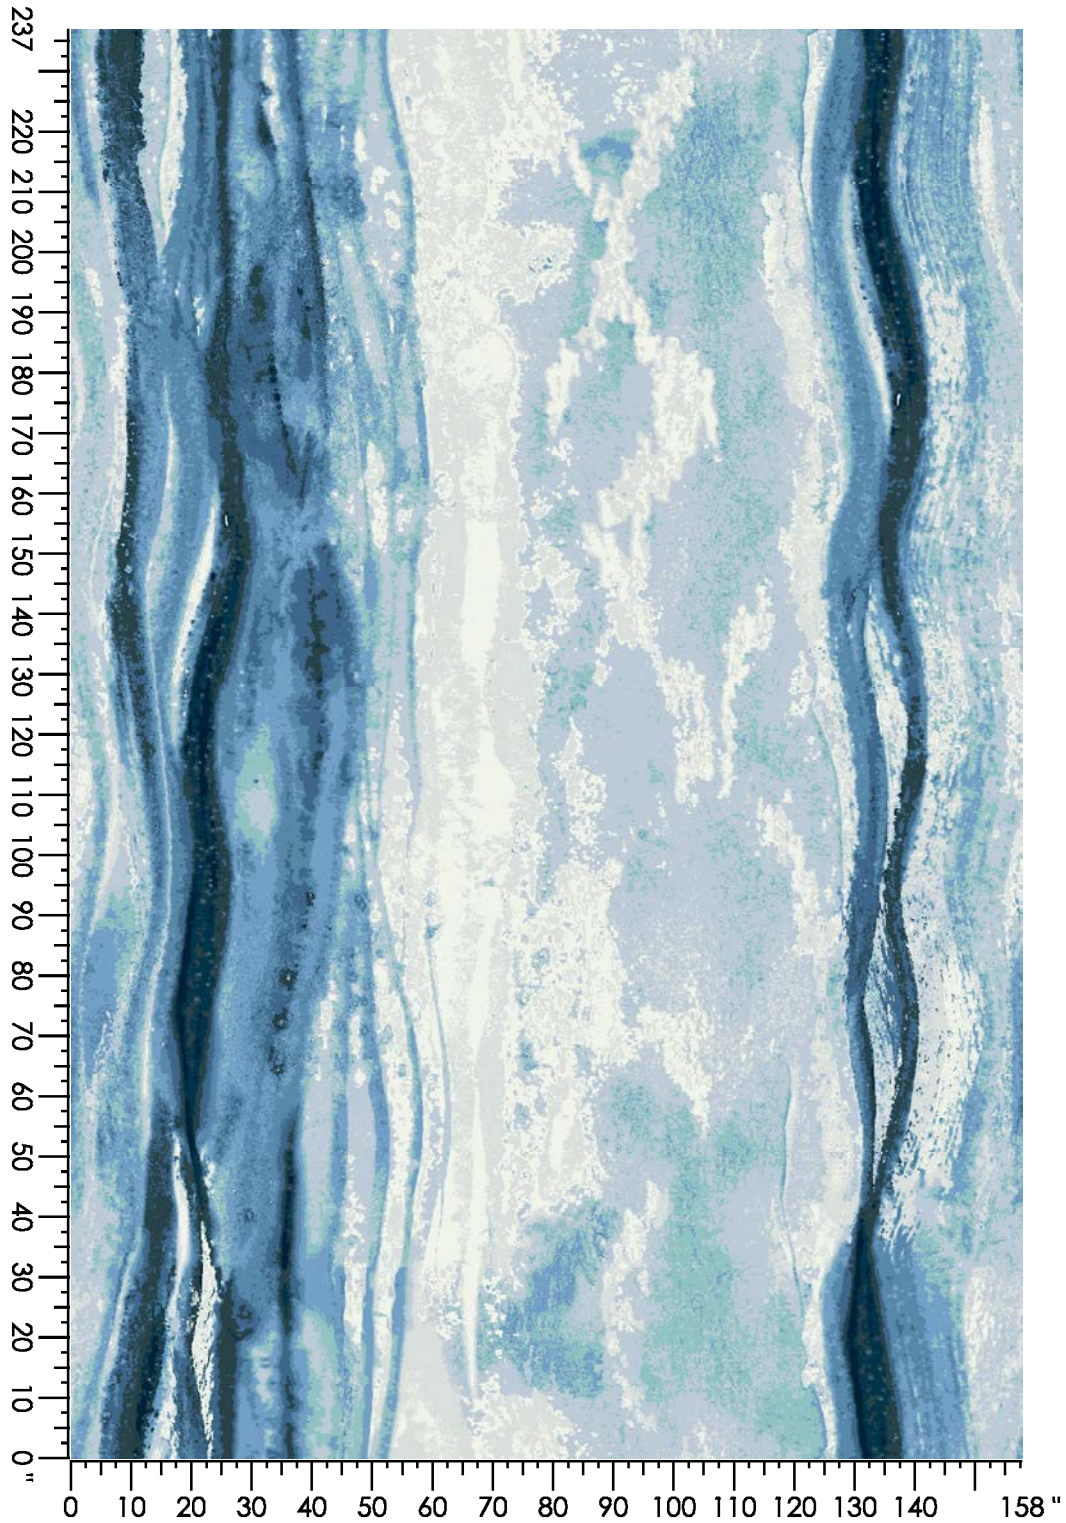

Design Number: AX1053-8

Design Size: 157.71"W x 237.00"L

Repeat Type: SIDE MATCH

1 repeat shown- not to scale

1	2	3	4	5	6	7	8	9	10
B873	N878	M880	L878	K878	H876	F877	G875	A560	A556
0.67%	1.34%	4.49%	6.02%	8.61%	11.46%	13.24%	26.61%	15.42%	12.14%