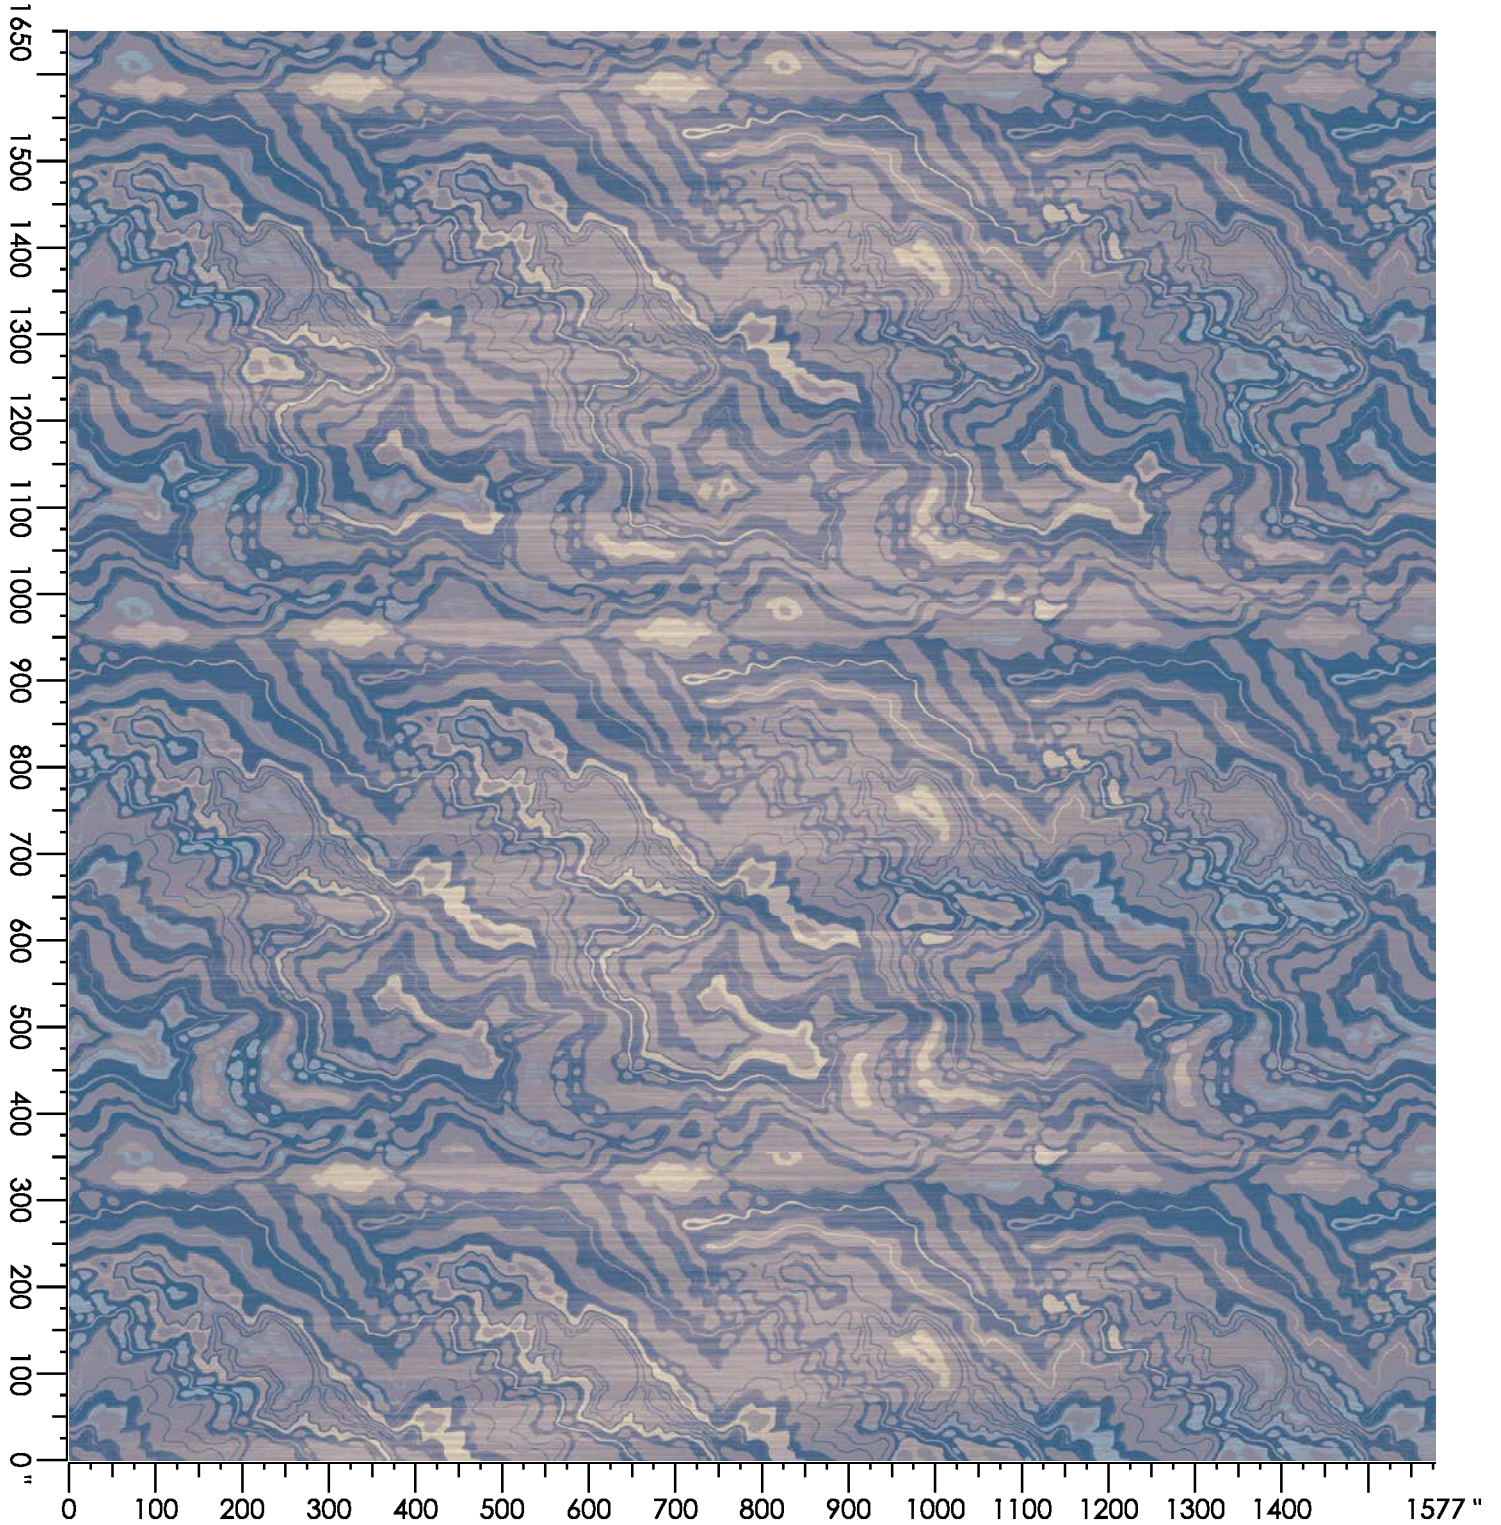

Design Number: AX1047-8

Design Size: 1577.14"W x 1650.00"L

Repeat Type: STRAIGHT

1 repeat shown- not to scale

1	2	3	4	5	6	7
A554	C551	G878	F651	D875	H652	L878
0.51%	6.42%	2.80%	23.79%	42.84%	0.00%	23.64%