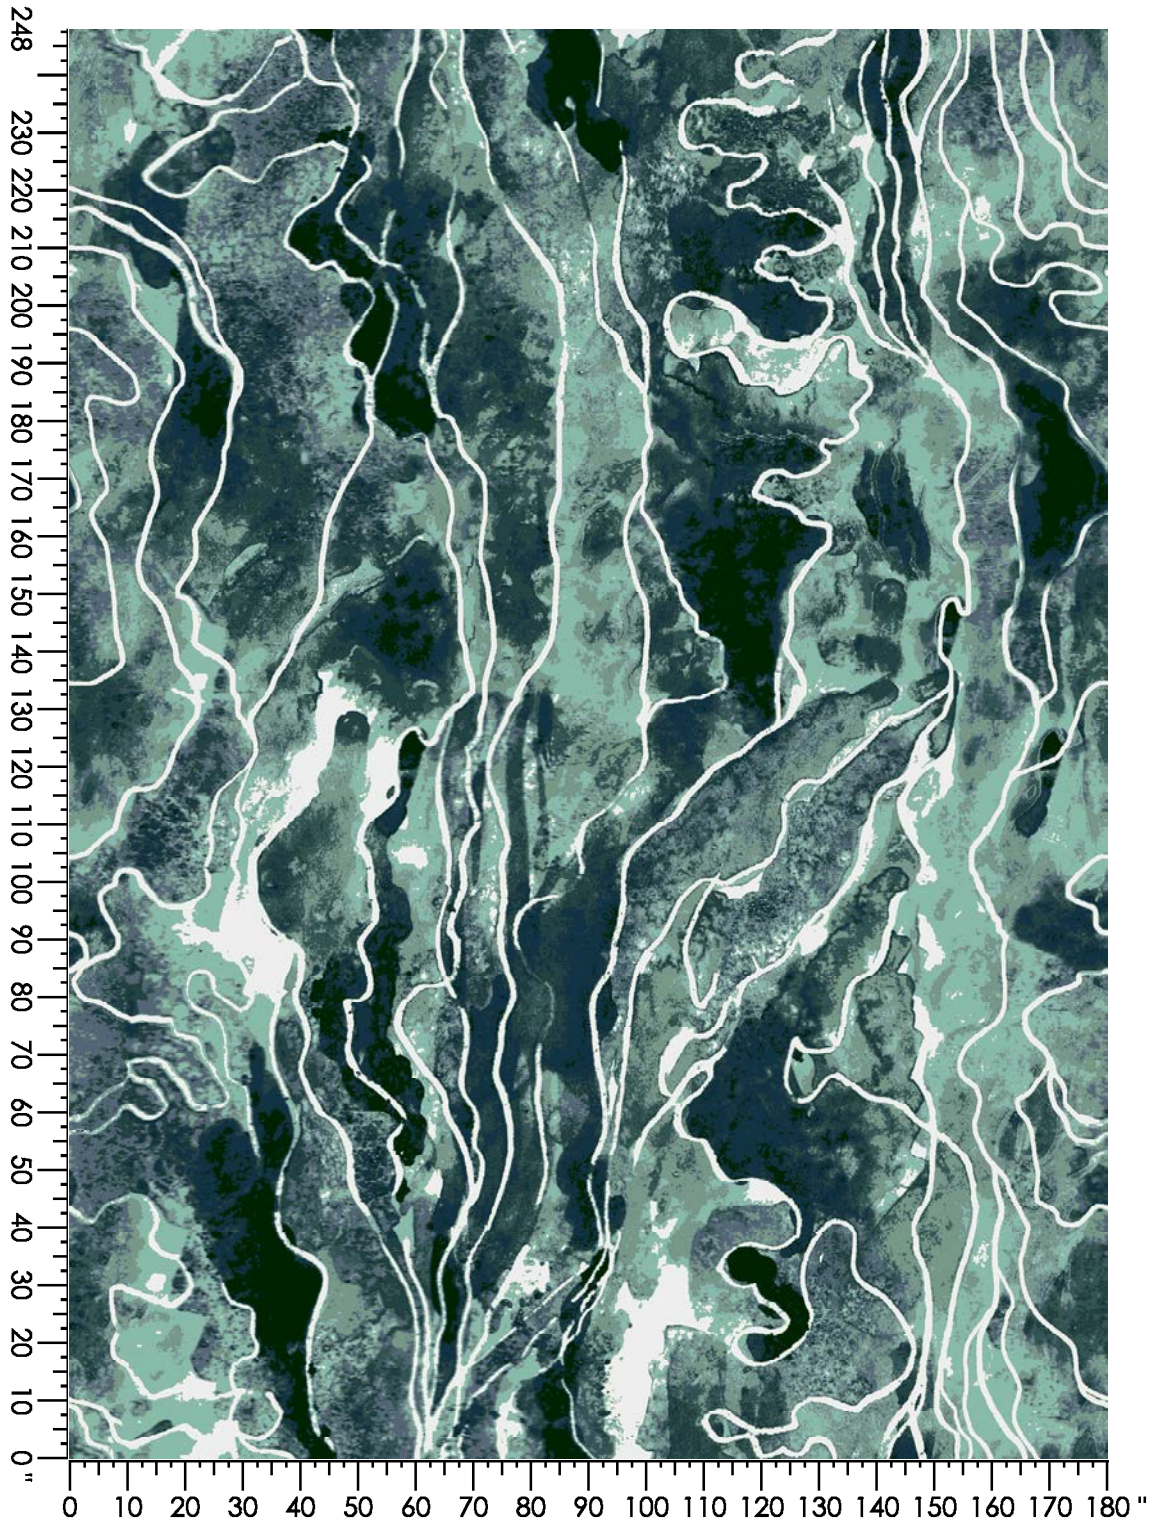

 **Tarkett** Hospitality

Design Number: LP2081

Design Size: 180.00"W x 248.00"L

Repeat Type: Side Match

1 repeat shown- not to scale

1	2	3	4	5	6	7	8
4003C	5510C	4089C	5523C	5515C	4525C	5520C	X395C
5.45%	9.31%	12.59%	12.22%	10.61%	20.48%	17.85%	11.48%

Design Number: AX915-8

Design Size: 157.71"W x 138.00"L

Repeat Type: STRAIGHT

1 repeat shown- not to scale

1	2	3	4	5	6	7
G875	F877	L878	L873	A873	B873	N872
5.46%	9.08%	14.63%	16.46%	11.87%	21.34%	21.15%

Design Number: AX1015-8

Design Number: AX1017-8

Design Size: 86.93"W x 76.06"L

Repeat Type: STRAIGHT

1 repeat shown- not to scale

1	2	3	4	5	6	7
N872	B873	N878	A873	L873	G767	G875
6.41%	5.48%	19.79%	17.82%	14.06%	16.05%	20.40%

Design Number: AX1047-8

Repeat Type: STRAIGHT

1 repeat shown- not to scale

1	2	3	4	5	6
G875	F651	D875	L878	A873	A874
9.58%	3.60%	12.87%	29.49%	1.52%	42.95%

Design Number: AX1049-8

Design Size: 78.86"W x 78.75"L

Repeat Type: SIDE MATCH